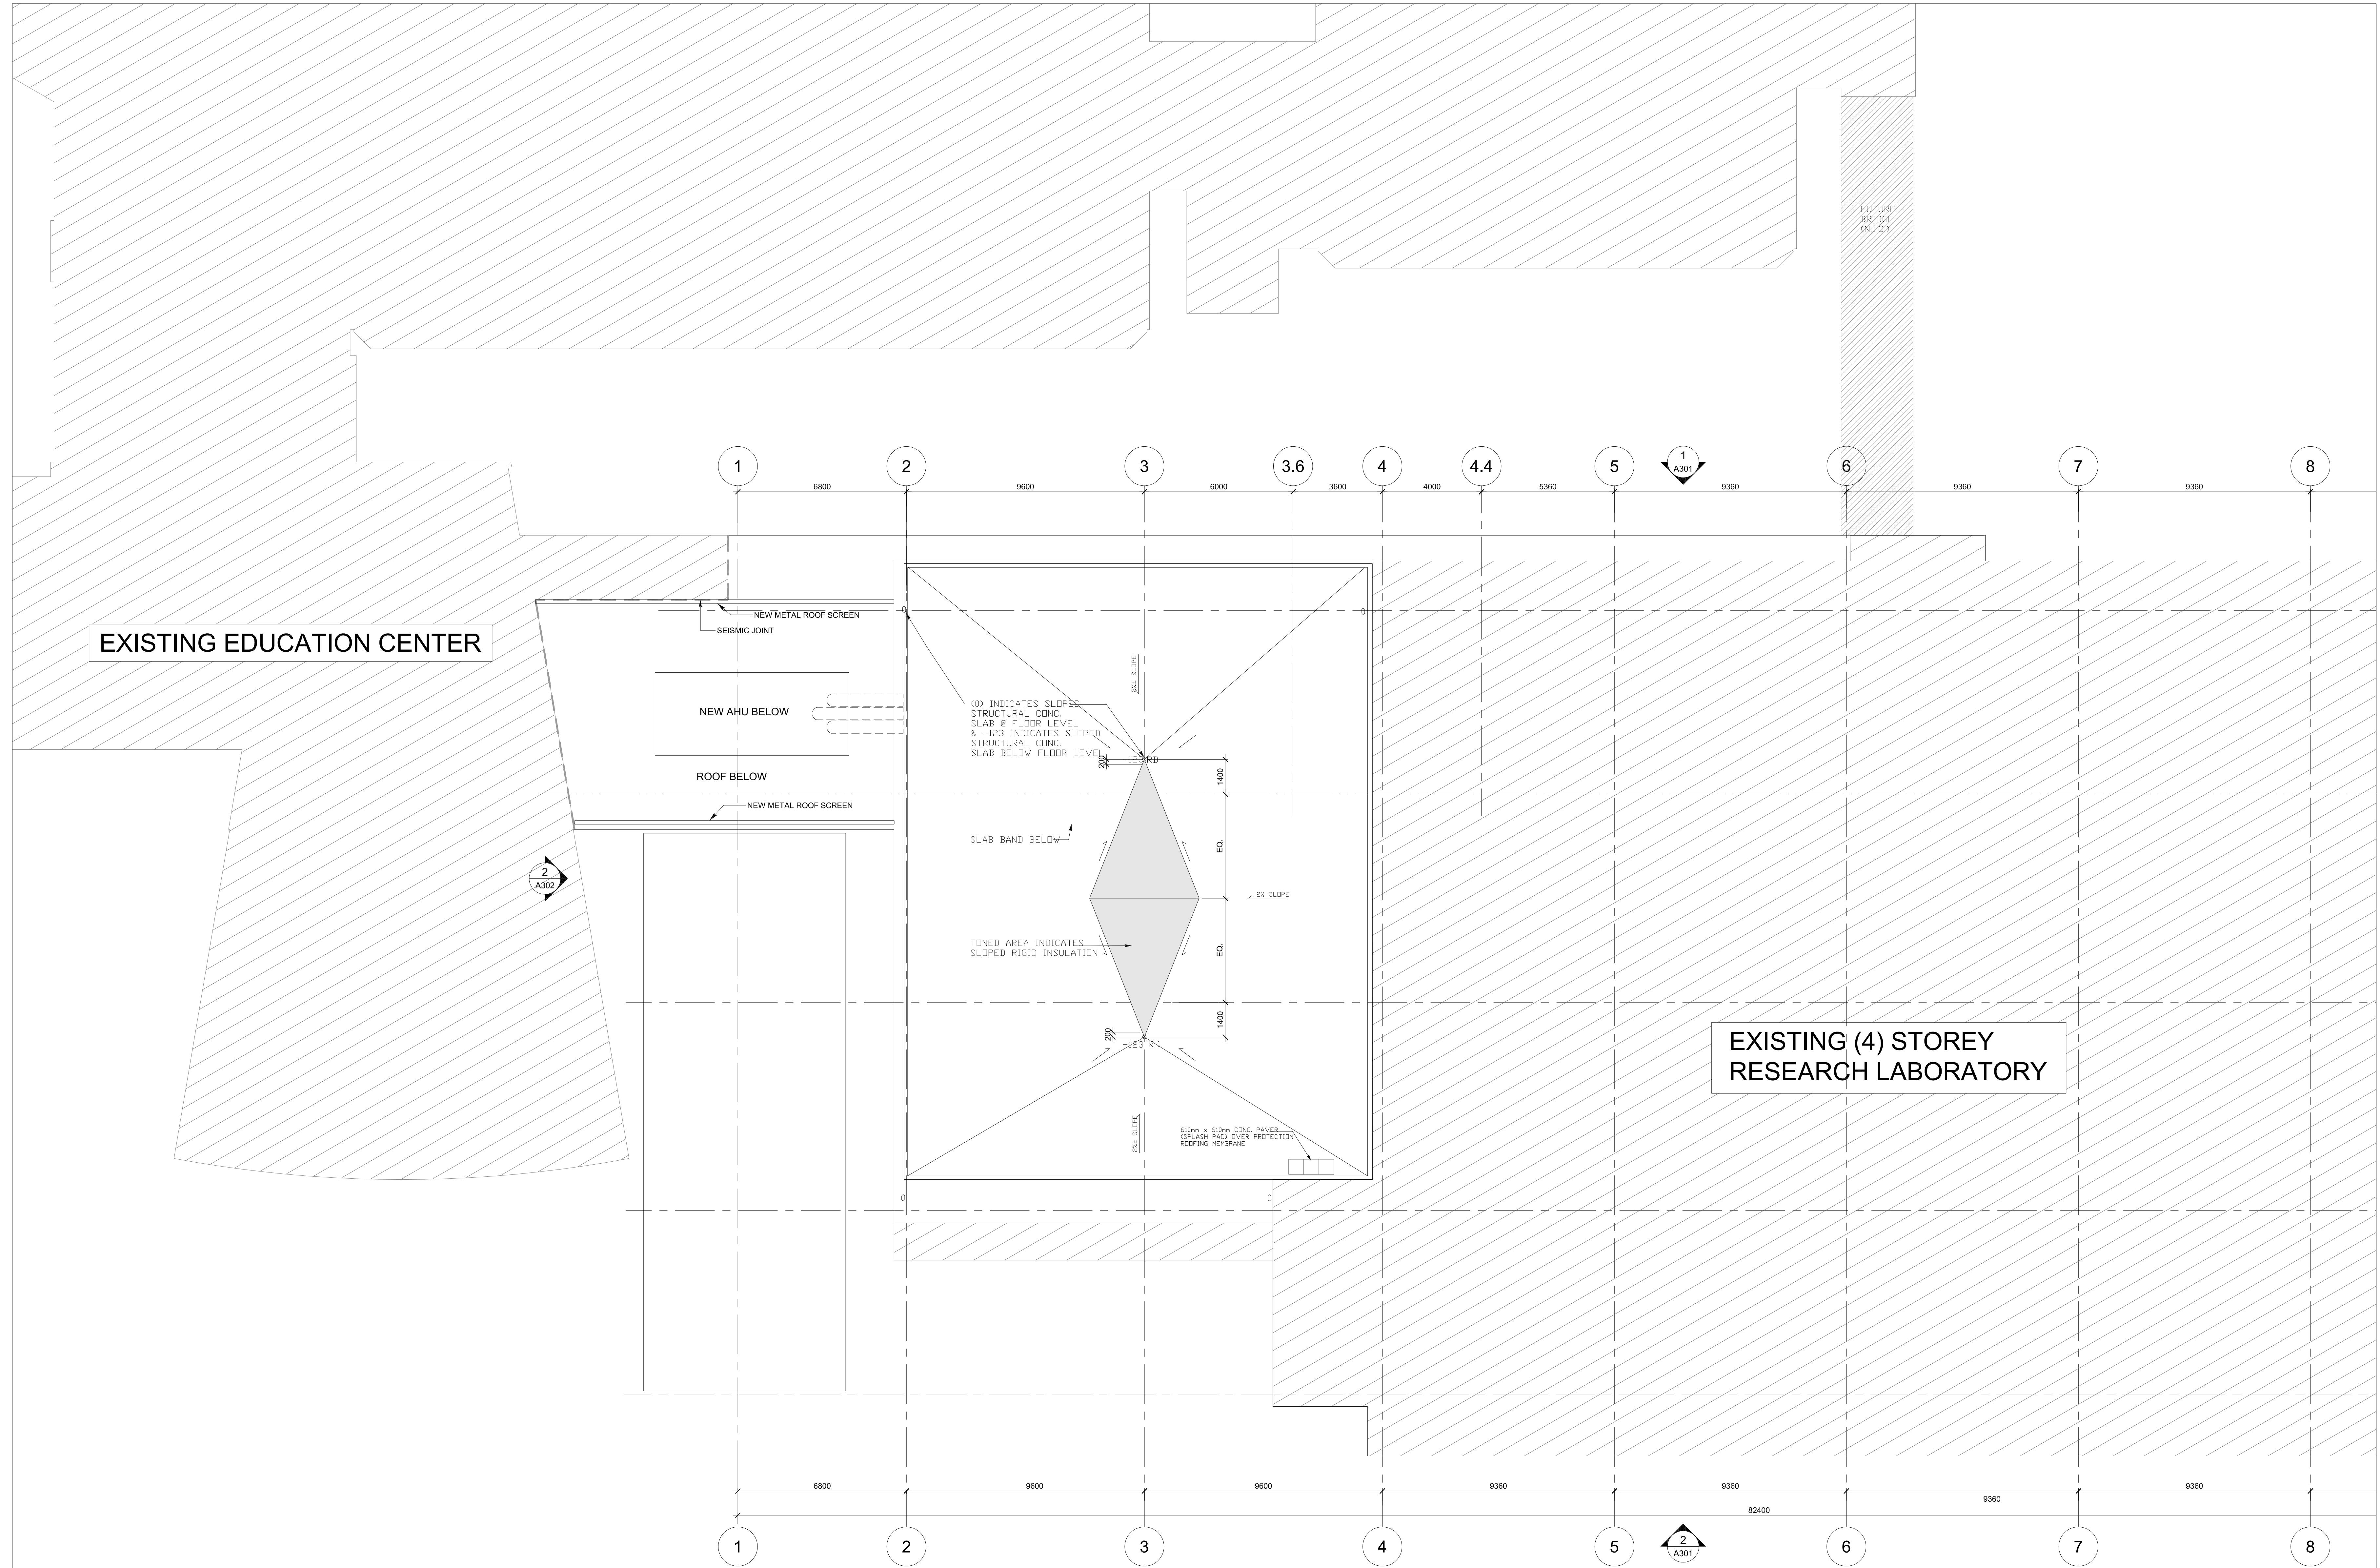

Revisions

Y111-M14-00

Seal
 938 WEST 28TH AVE
 VANCOUVER, BC

Project
**LEVEL 5
 FLOOR PLAN
 OFFICE
 ADDITION**

Drawing
 Scale 1:100
 Project 217004

Sheet **A201**

EXISTING (4) STOREY
RESEARCH LABORATORY

EXISTING EDUCATION CENTER

Revisions YYY-MM-DD

Seal
938 WEST 28TH AVE
VANCOUVER, BC

Project
ROOF PLAN

Drawing
Scale 1:100
Project 217004
Sheet A202