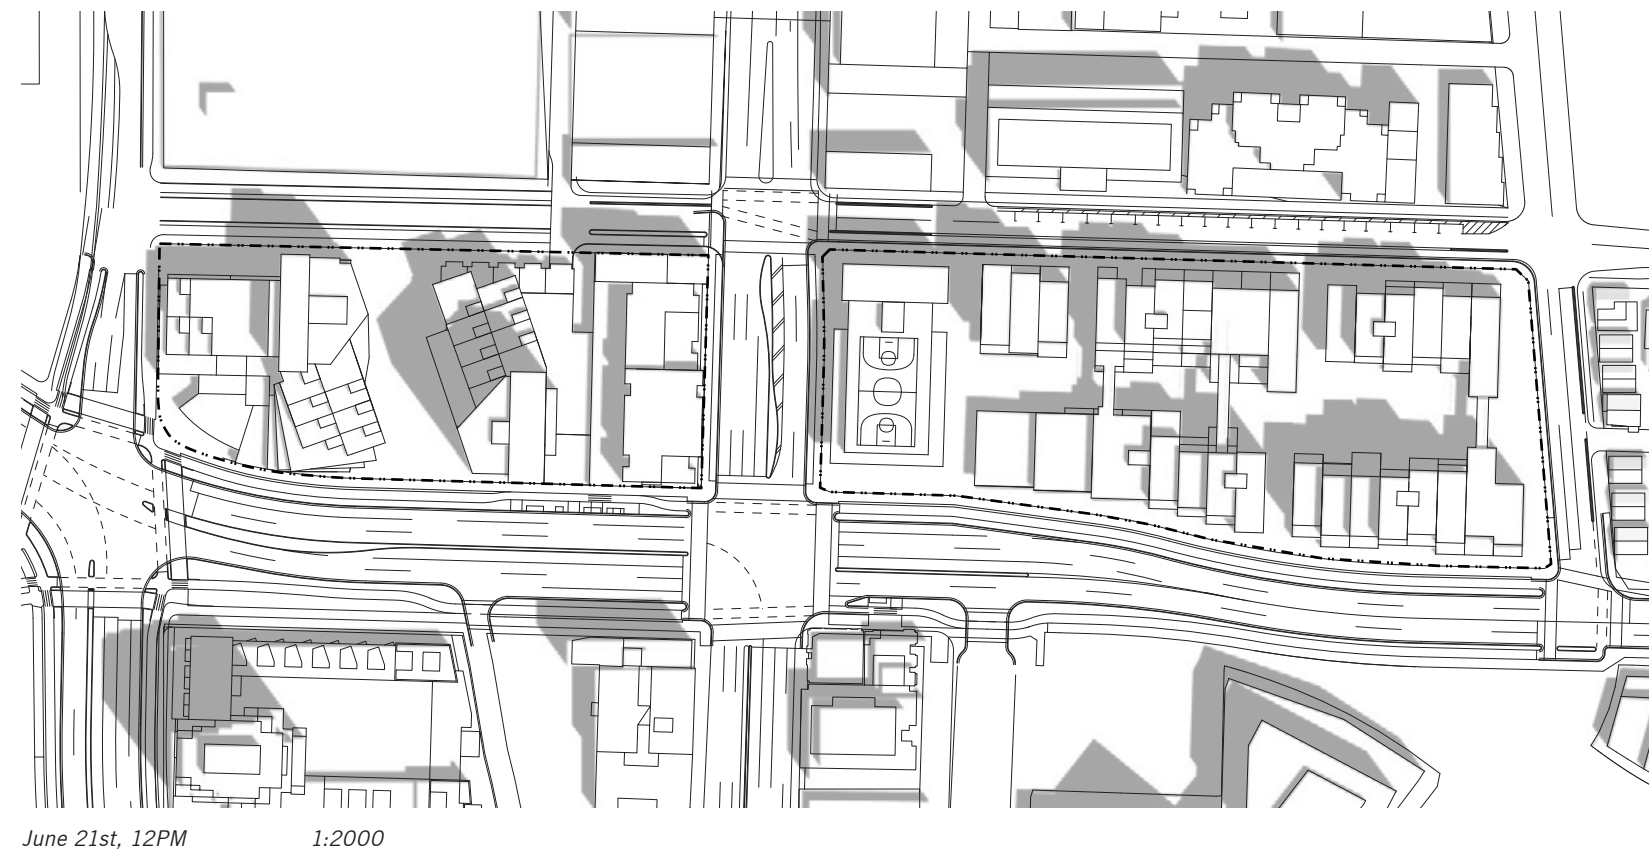

4.0 SHADOW STUDIES /

March 21st, 10AM 1:2000

March 21st, 12PM 1:2000

4.0 SHADOW STUDIES /

March 21st, 2PM 1:2000

March 21st, 4PM 1:2000

4.0 SHADOW STUDIES /

4.0 SHADOW STUDIES /

June 21st, 2PM 1:2000

June 21st, 4PM 1:2000