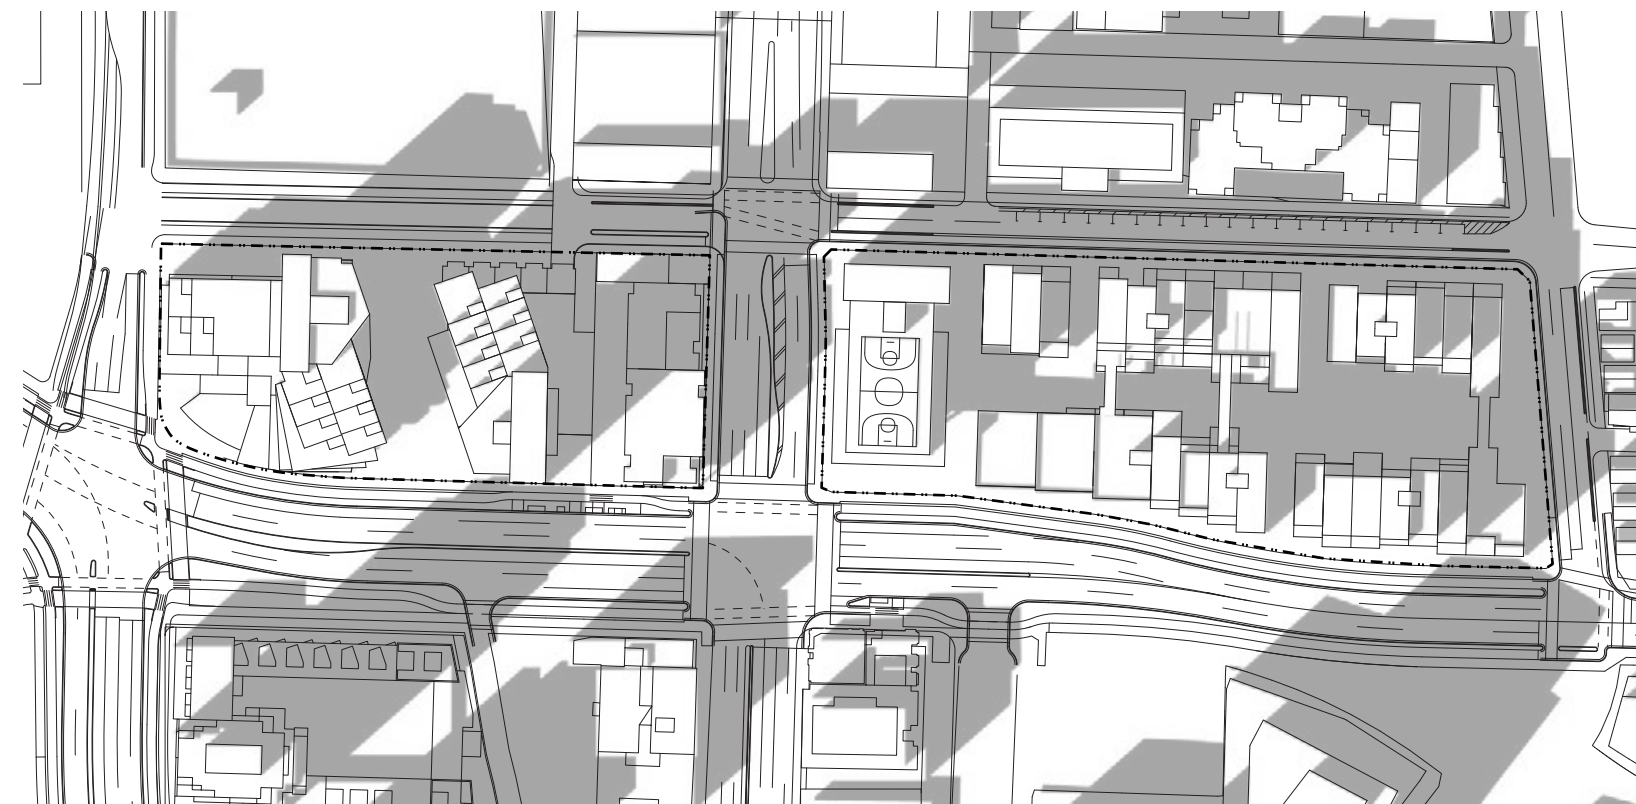

4.0 SHADOW STUDIES /

March 21st, 10AM 1:2000

March 21st, 12PM 1:2000

4.0 SHADOW STUDIES /

March 21st, 2PM 1:2000

March 21st, 4PM 1:2000

4.0 SHADOW STUDIES /

4.0 SHADOW STUDIES /

June 21st, 2PM 1:2000

June 21st, 4PM 1:2000