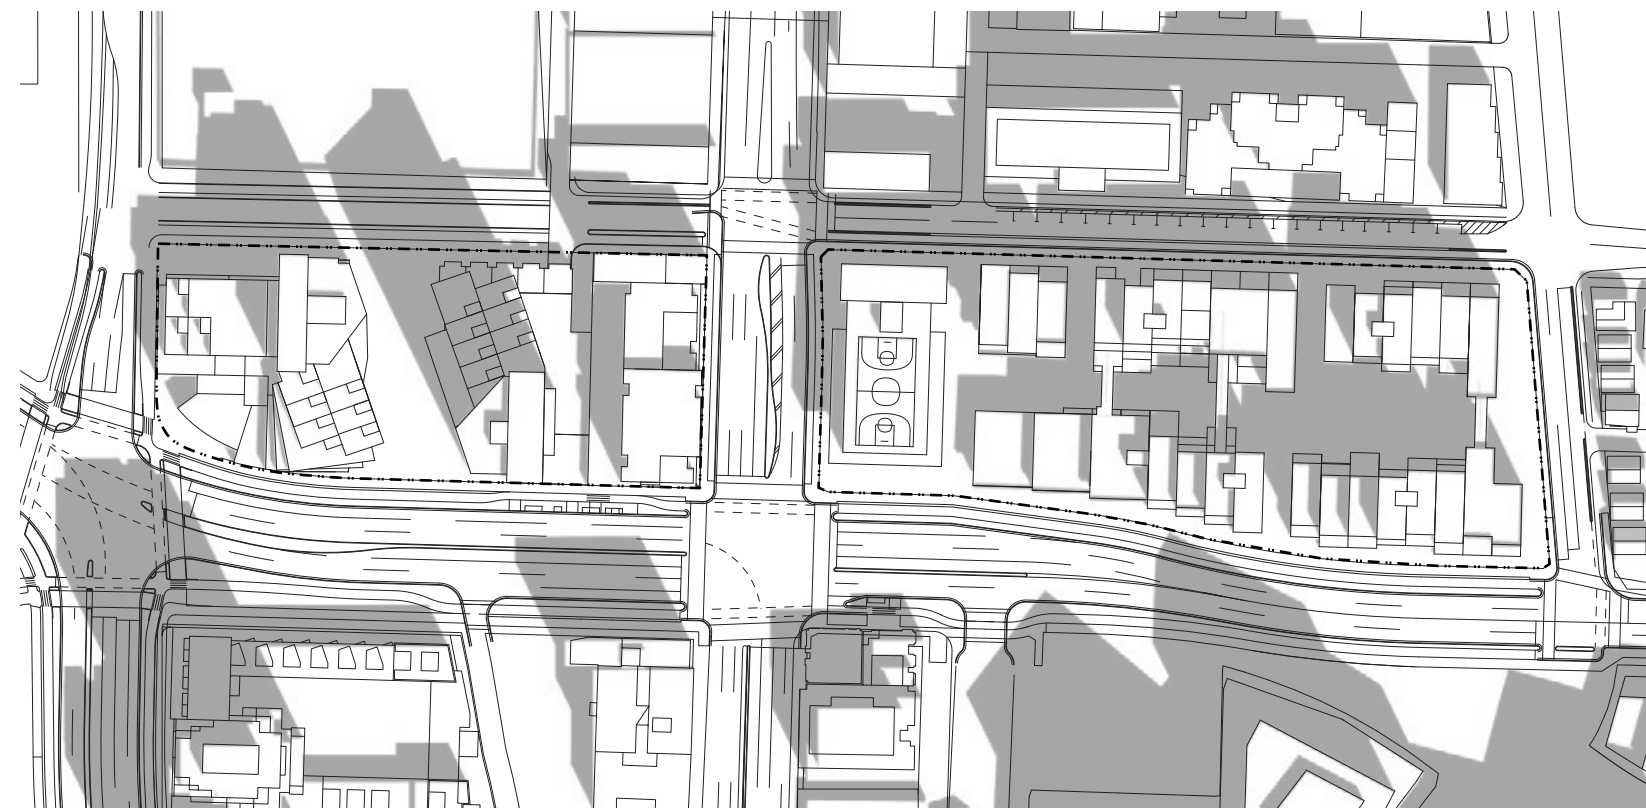

4.0 SHADOW STUDIES /

March 21st, 10AM 1:2000

March 21st, 12PM 1:2000

4.0 SHADOW STUDIES /

March 21st, 2PM 1:2000

March 21st, 4PM 1:2000

4.0 SHADOW STUDIES /

4.0 SHADOW STUDIES /

June 21st, 2PM 1:2000

June 21st, 4PM 1:2000