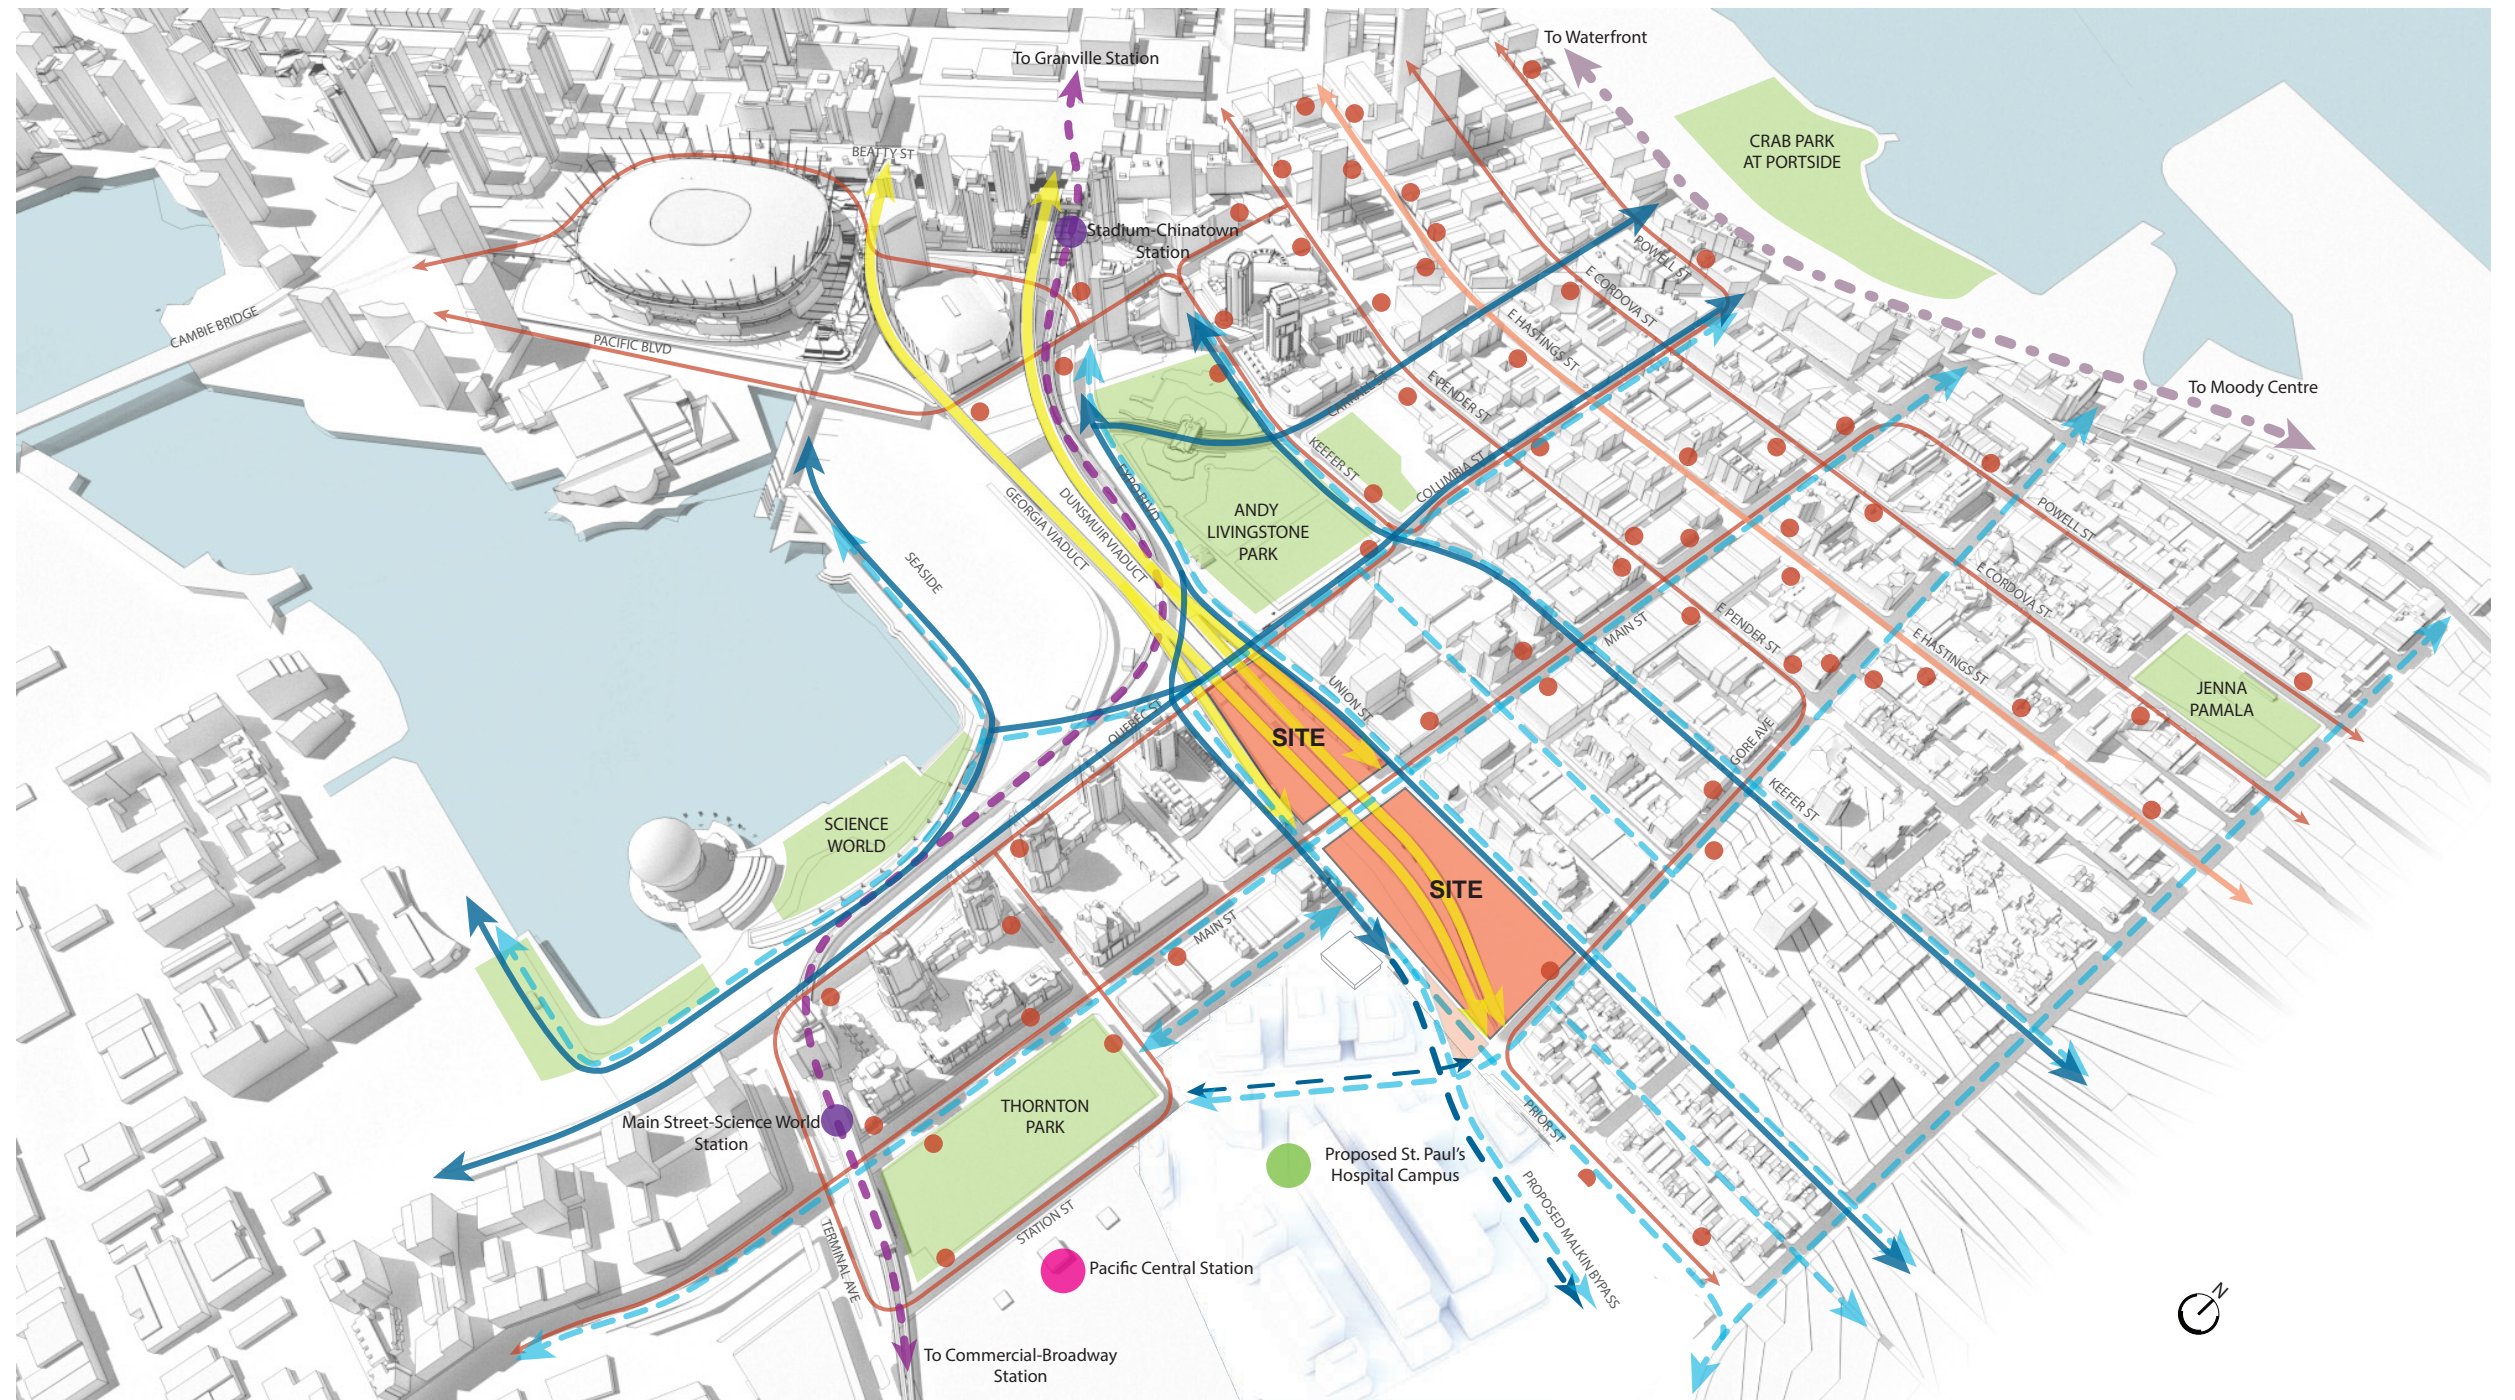

2.0 CONTEXT PLAN / REGIONAL CONTEXT

- VIADUCT
- WEST COAST EXPRESS
- SKYTRAIN EXPO LINE
- 95 B-LINE BUS
- REGIONAL BUS
- PEDESTRIAN ROUTES
- BIKE ROUTES
- PROPOSED ST. PAUL'S HOSPITAL CAMPUS
- RAILWAY STATION
- SKYTRAIN STATION
- BUS STOP

Existing Context and Transportation