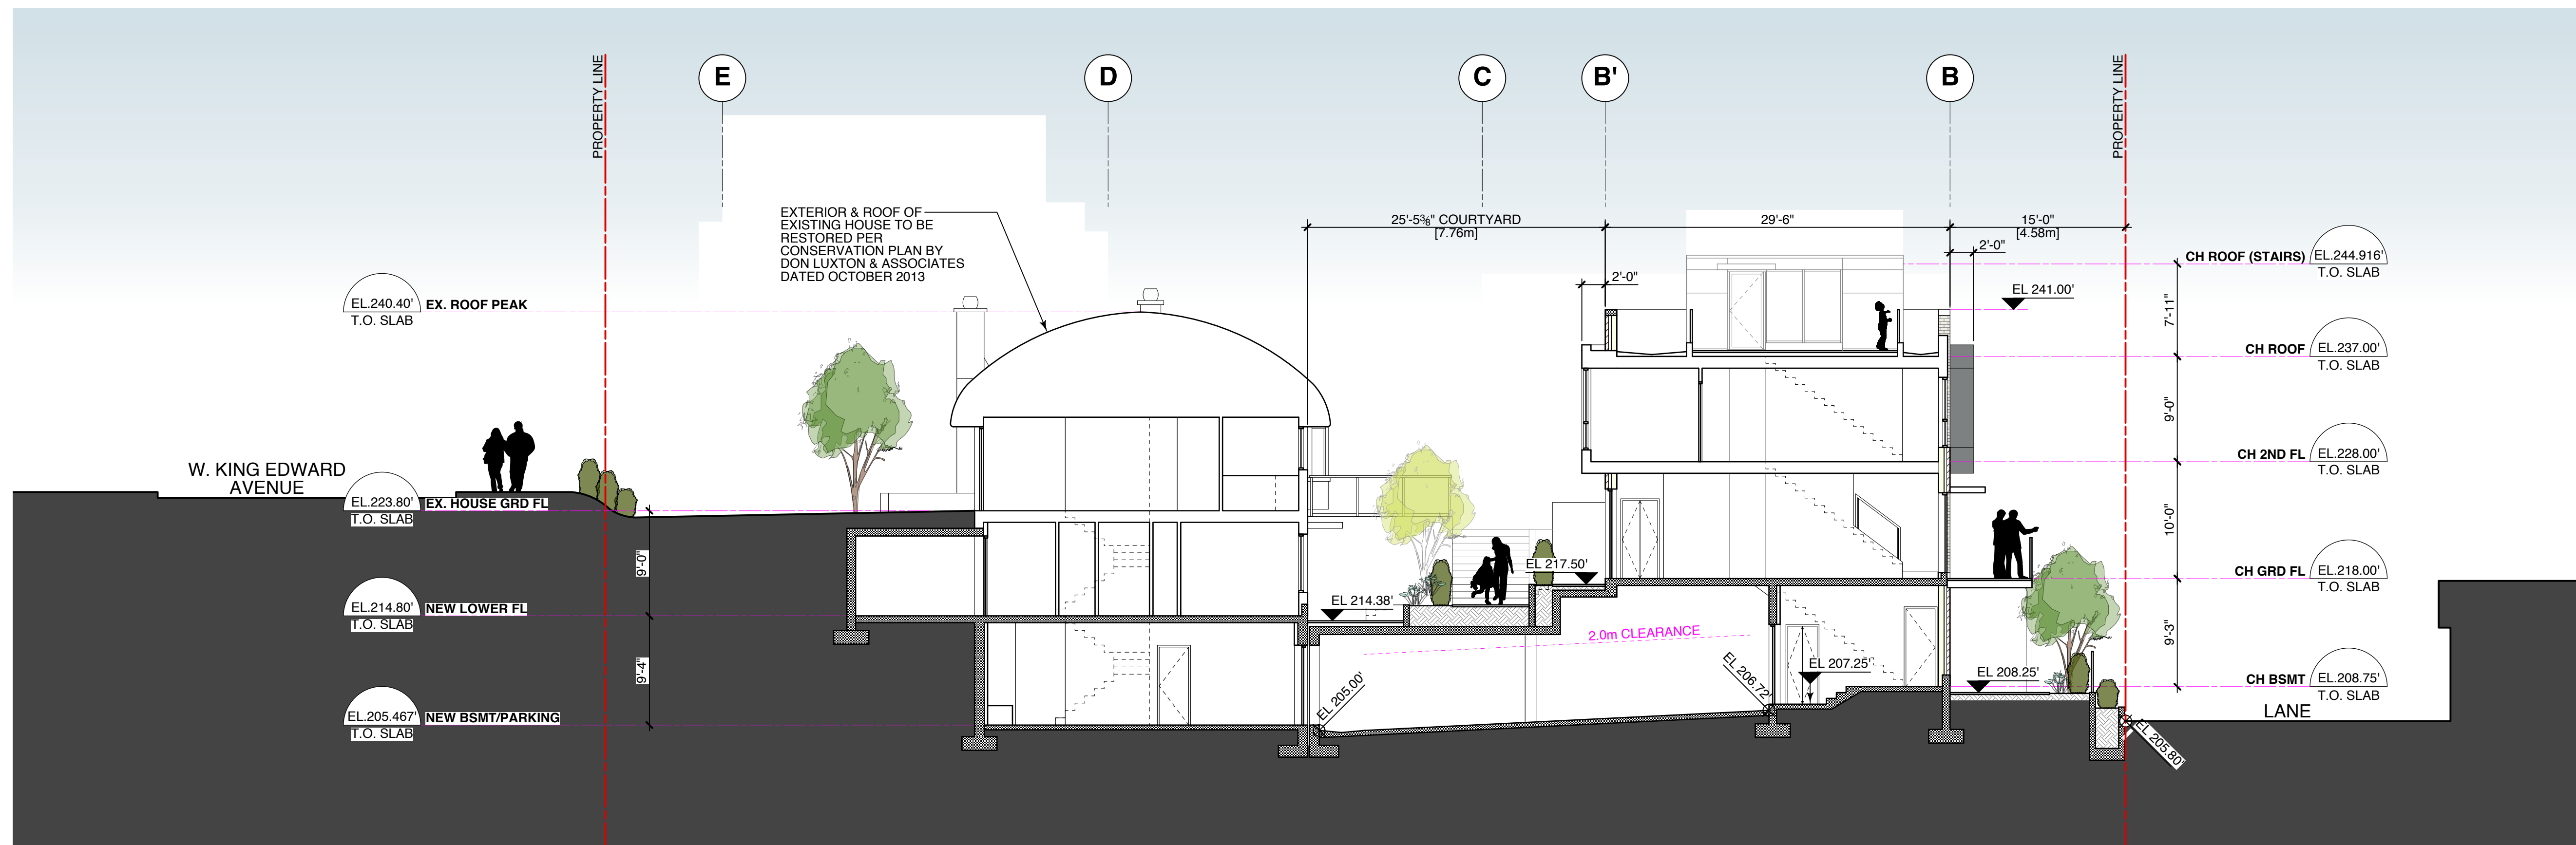

2 BUILDING SECTION

1	07 JAN 2014	ISSUED FOR REZONING
ISSUE NO.		

PROJECT
587 & 591- 599 WEST KING EDWARD
VANCOUVER, BC

DRAWING TITLE
N-S BUILDING SECTIONS

JOB NO. **13-05**
DRAWN **KT**
DATE **07 JAN 2014**
SCALE **1/8" = 1'-0" U.N.O.**
CHECKED **WTL**

DRAWING NO.