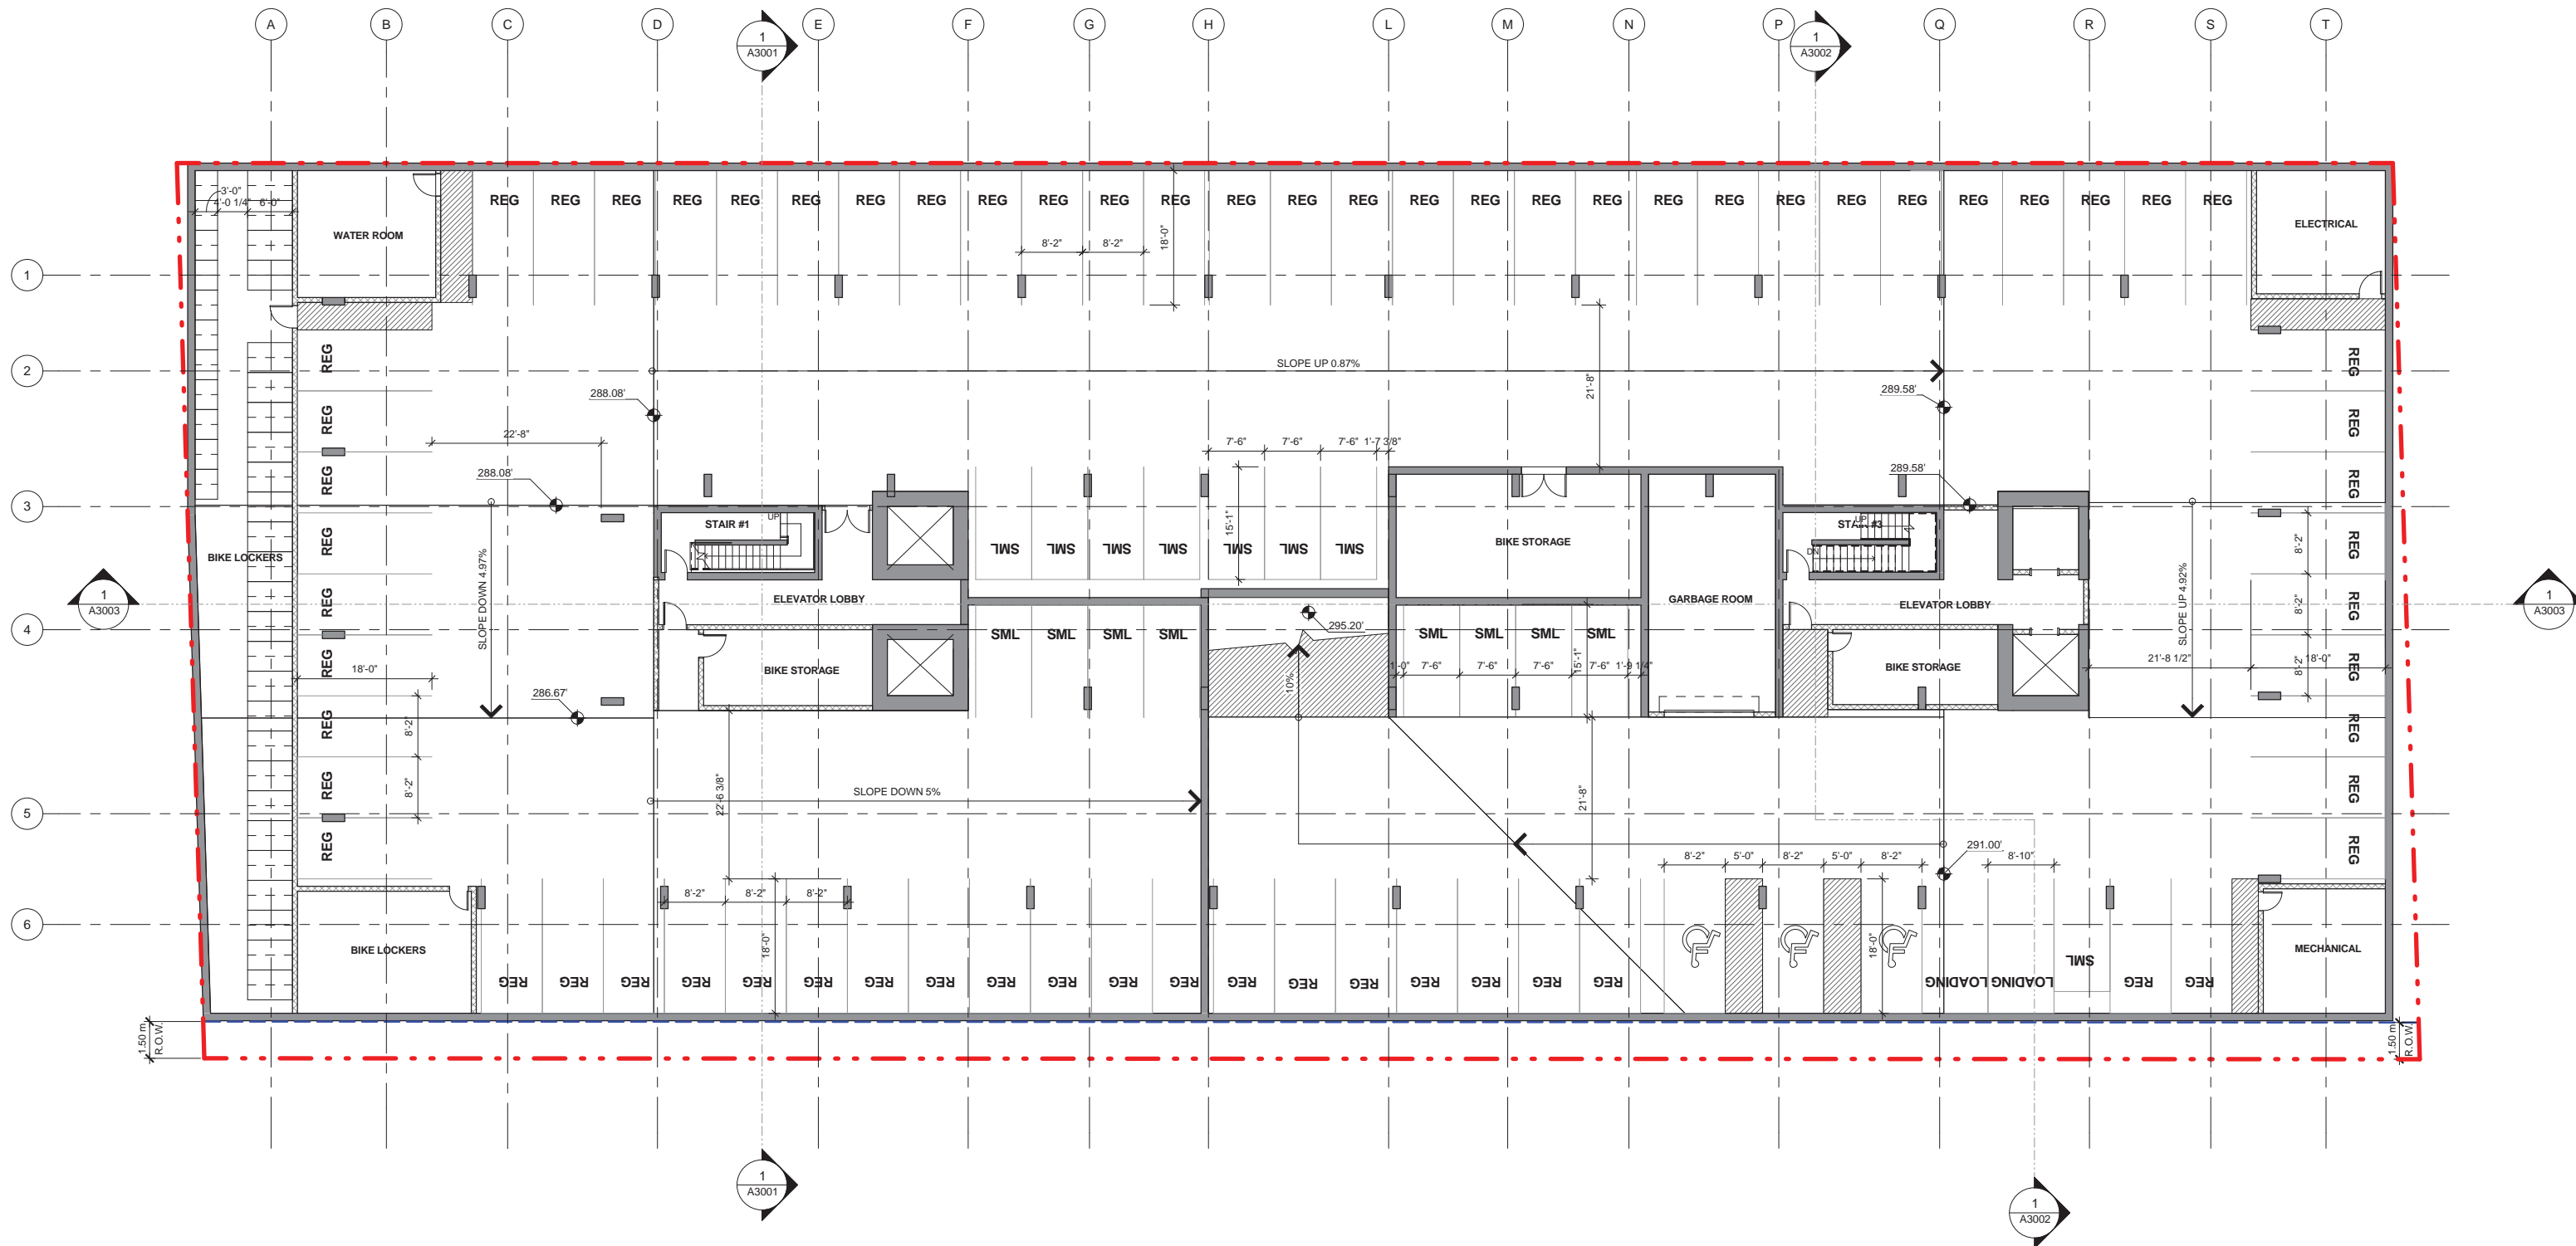

# P2 PARKING PLAN

WEST 41ST  
600 Block West 41st Street  
Vancouver, BC

Date: 27/09/13  
Project No: 34615  
Scale: 3/32" = 1'-0"

# A1001

# P1 PARKING PLAN

WEST 41ST  
600 Block West 41st Street  
Vancouver, BC

Date: 27/09/13  
Project No: 34615  
Scale: 3/32" = 1'-0"