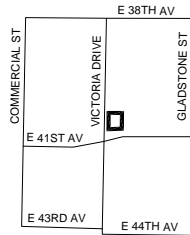

Site, Surrounding Zoning
5648-5670 Victoria Drive

NOTIFICATION AREA

0 50 100m