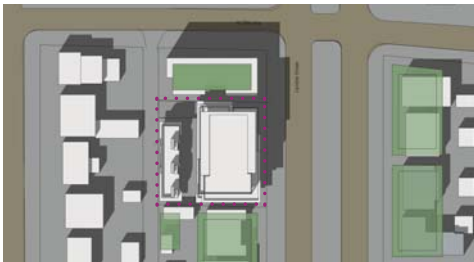

Vernal Equinox | march 20

Summer Solstice | june 21

Autumnal Equinox | september 23

2:00 PM

NOTES
#1 DESCRIPTION

5355 CAMBIE STREET
VANCOUVER, B.C.

RESIDENTIAL DEVELOPMENT
SHADOW STUDY

DATE DRAWN BY RP
CHECKED BY DE - SL
SCALE 1/8"=1'-0"
JOB NUMBER 1434