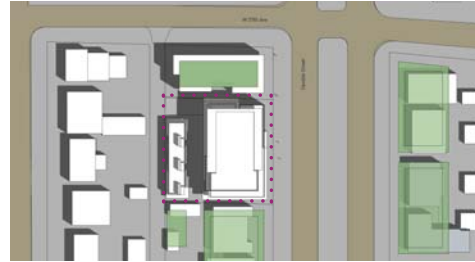

Vernal Equinox | march 20

Summer Solstice | june 21

Autumnal Equinox | september 23

10:00 AM

NOTES
#1 DESCRIPTION

5355 CAMBIE STREET
VANCOUVER, B.C.

RESIDENTIAL DEVELOPMENT
SHADOW STUDY

DATE DRAWN BY RP
CHECKED BY DE - SL
SCALE 1/8"=1'-0"
JOB NUMBER 1434