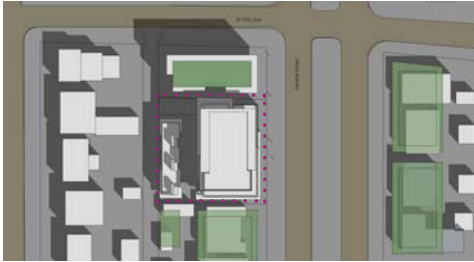

Vernal Equinox | march 20

Summer Solstice | june 21

Autumnal Equinox | september 23

10:00 AM