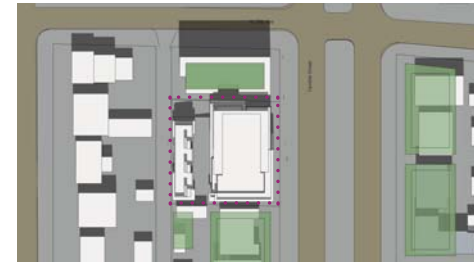

Vernal Equinox | march 20

Summer Solstice | june 21

Autumnal Equinox | september 23

12:00 PM

NOTES
#1 DESCRIPTION

5355 CAMBIE STREET
VANCOUVER, B.C.

RESIDENTIAL DEVELOPMENT
SHADOW STUDY

DATE DRAWN BY RP
CHECKED BY DE - SL
SCALE 1/8"=1'-0"
JOB NUMBER 1434