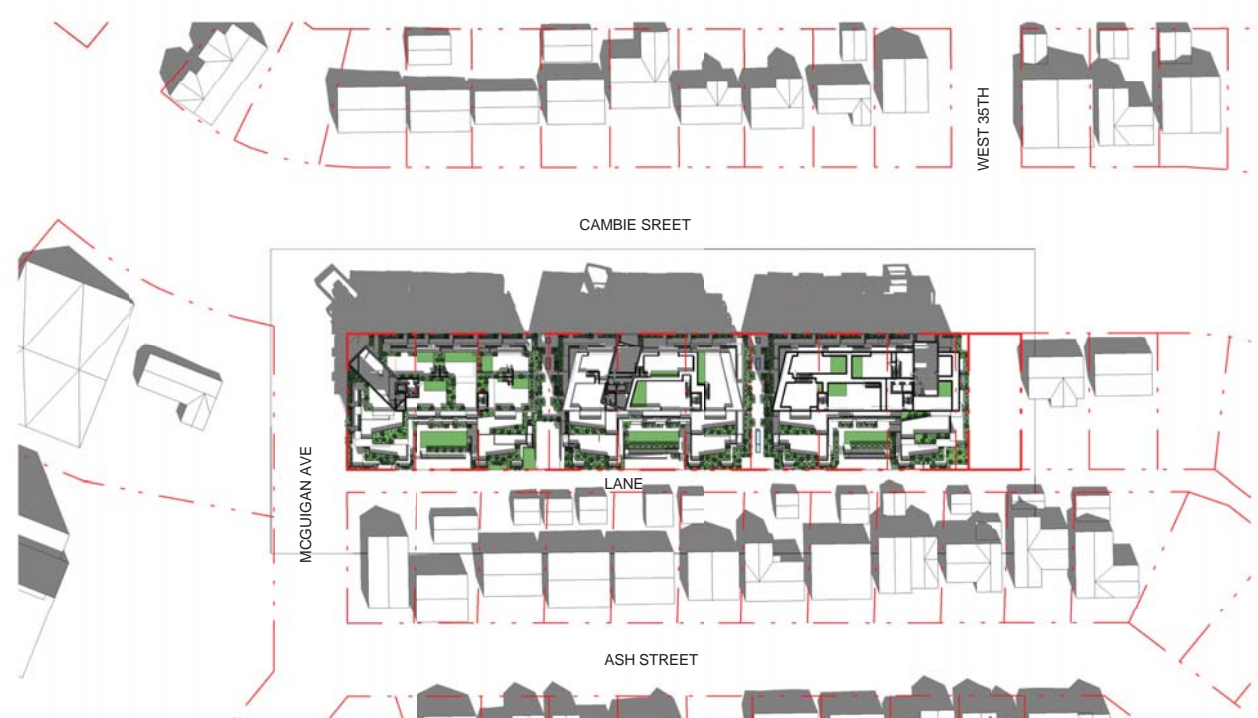

1 MARCH 21ST 10AM
A0013 Scale: 1" = 80'-0"

2 MARCH 21ST 12AM
A0013 Scale: 1" = 80'-0"

3 MARCH 21ST 2PM
A0013 Scale: 1" = 80'-0"

SHADOW STUDY

Cambie & 35th
Project Address

1 SEPT 21ST 10AM
A0014 Scale: 1" = 80'-0"

2 SEPT 21ST 12AM
A0014 Scale: 1" = 80'-0"

3 SEPT 21ST 2PM
A0014 Scale: 1" = 80'-0"

SHADOW STUDY

Cambie & 35th
Project Address