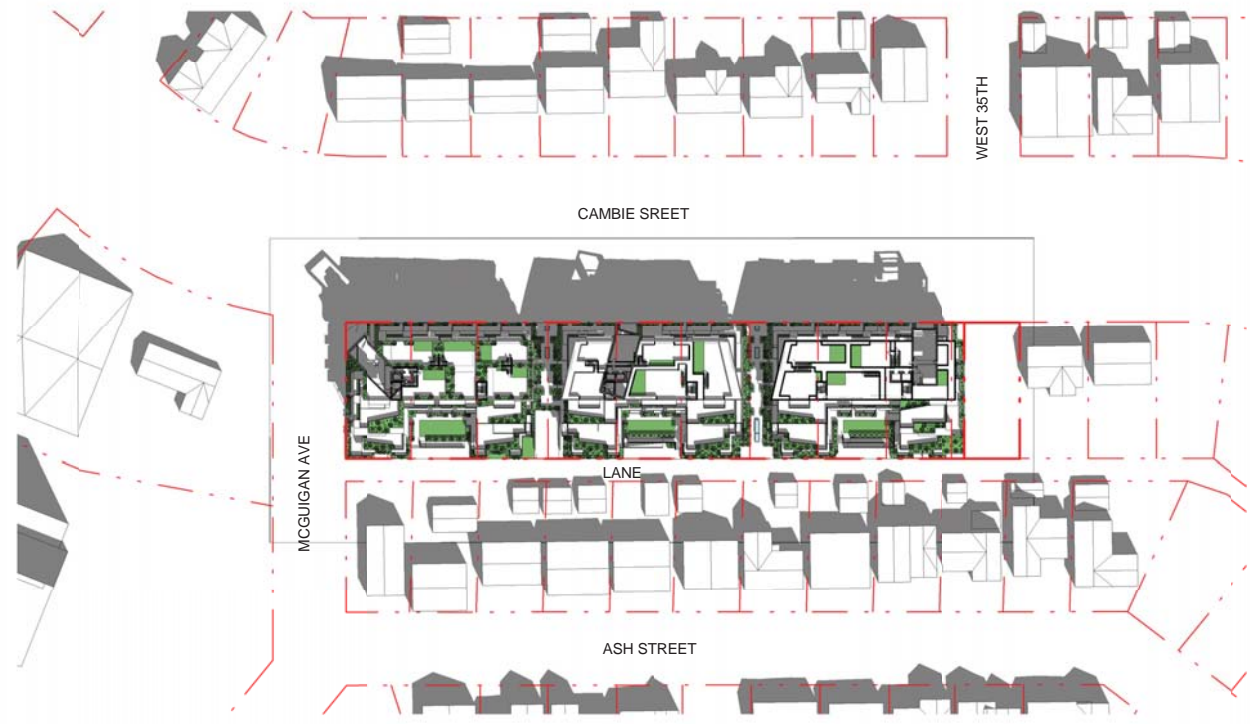

1 MARCH 21ST 10AM
A0013 Scale: 1" = 80'-0"

2 MARCH 21ST 12AM
A0013 Scale: 1" = 80'-0"

3 MARCH 21ST 2PM
A0013 Scale: 1" = 80'-0"

SHADOW STUDY

Cambie & 35th
Project Address

1 SEPT 21ST 10AM
A0014 Scale: 1" = 80'-0"

2 SEPT 21ST 12AM
A0014 Scale: 1" = 80'-0"

3 SEPT 21ST 2PM
A0014 Scale: 1" = 80'-0"

SHADOW STUDY

Cambie & 35th
Project Address