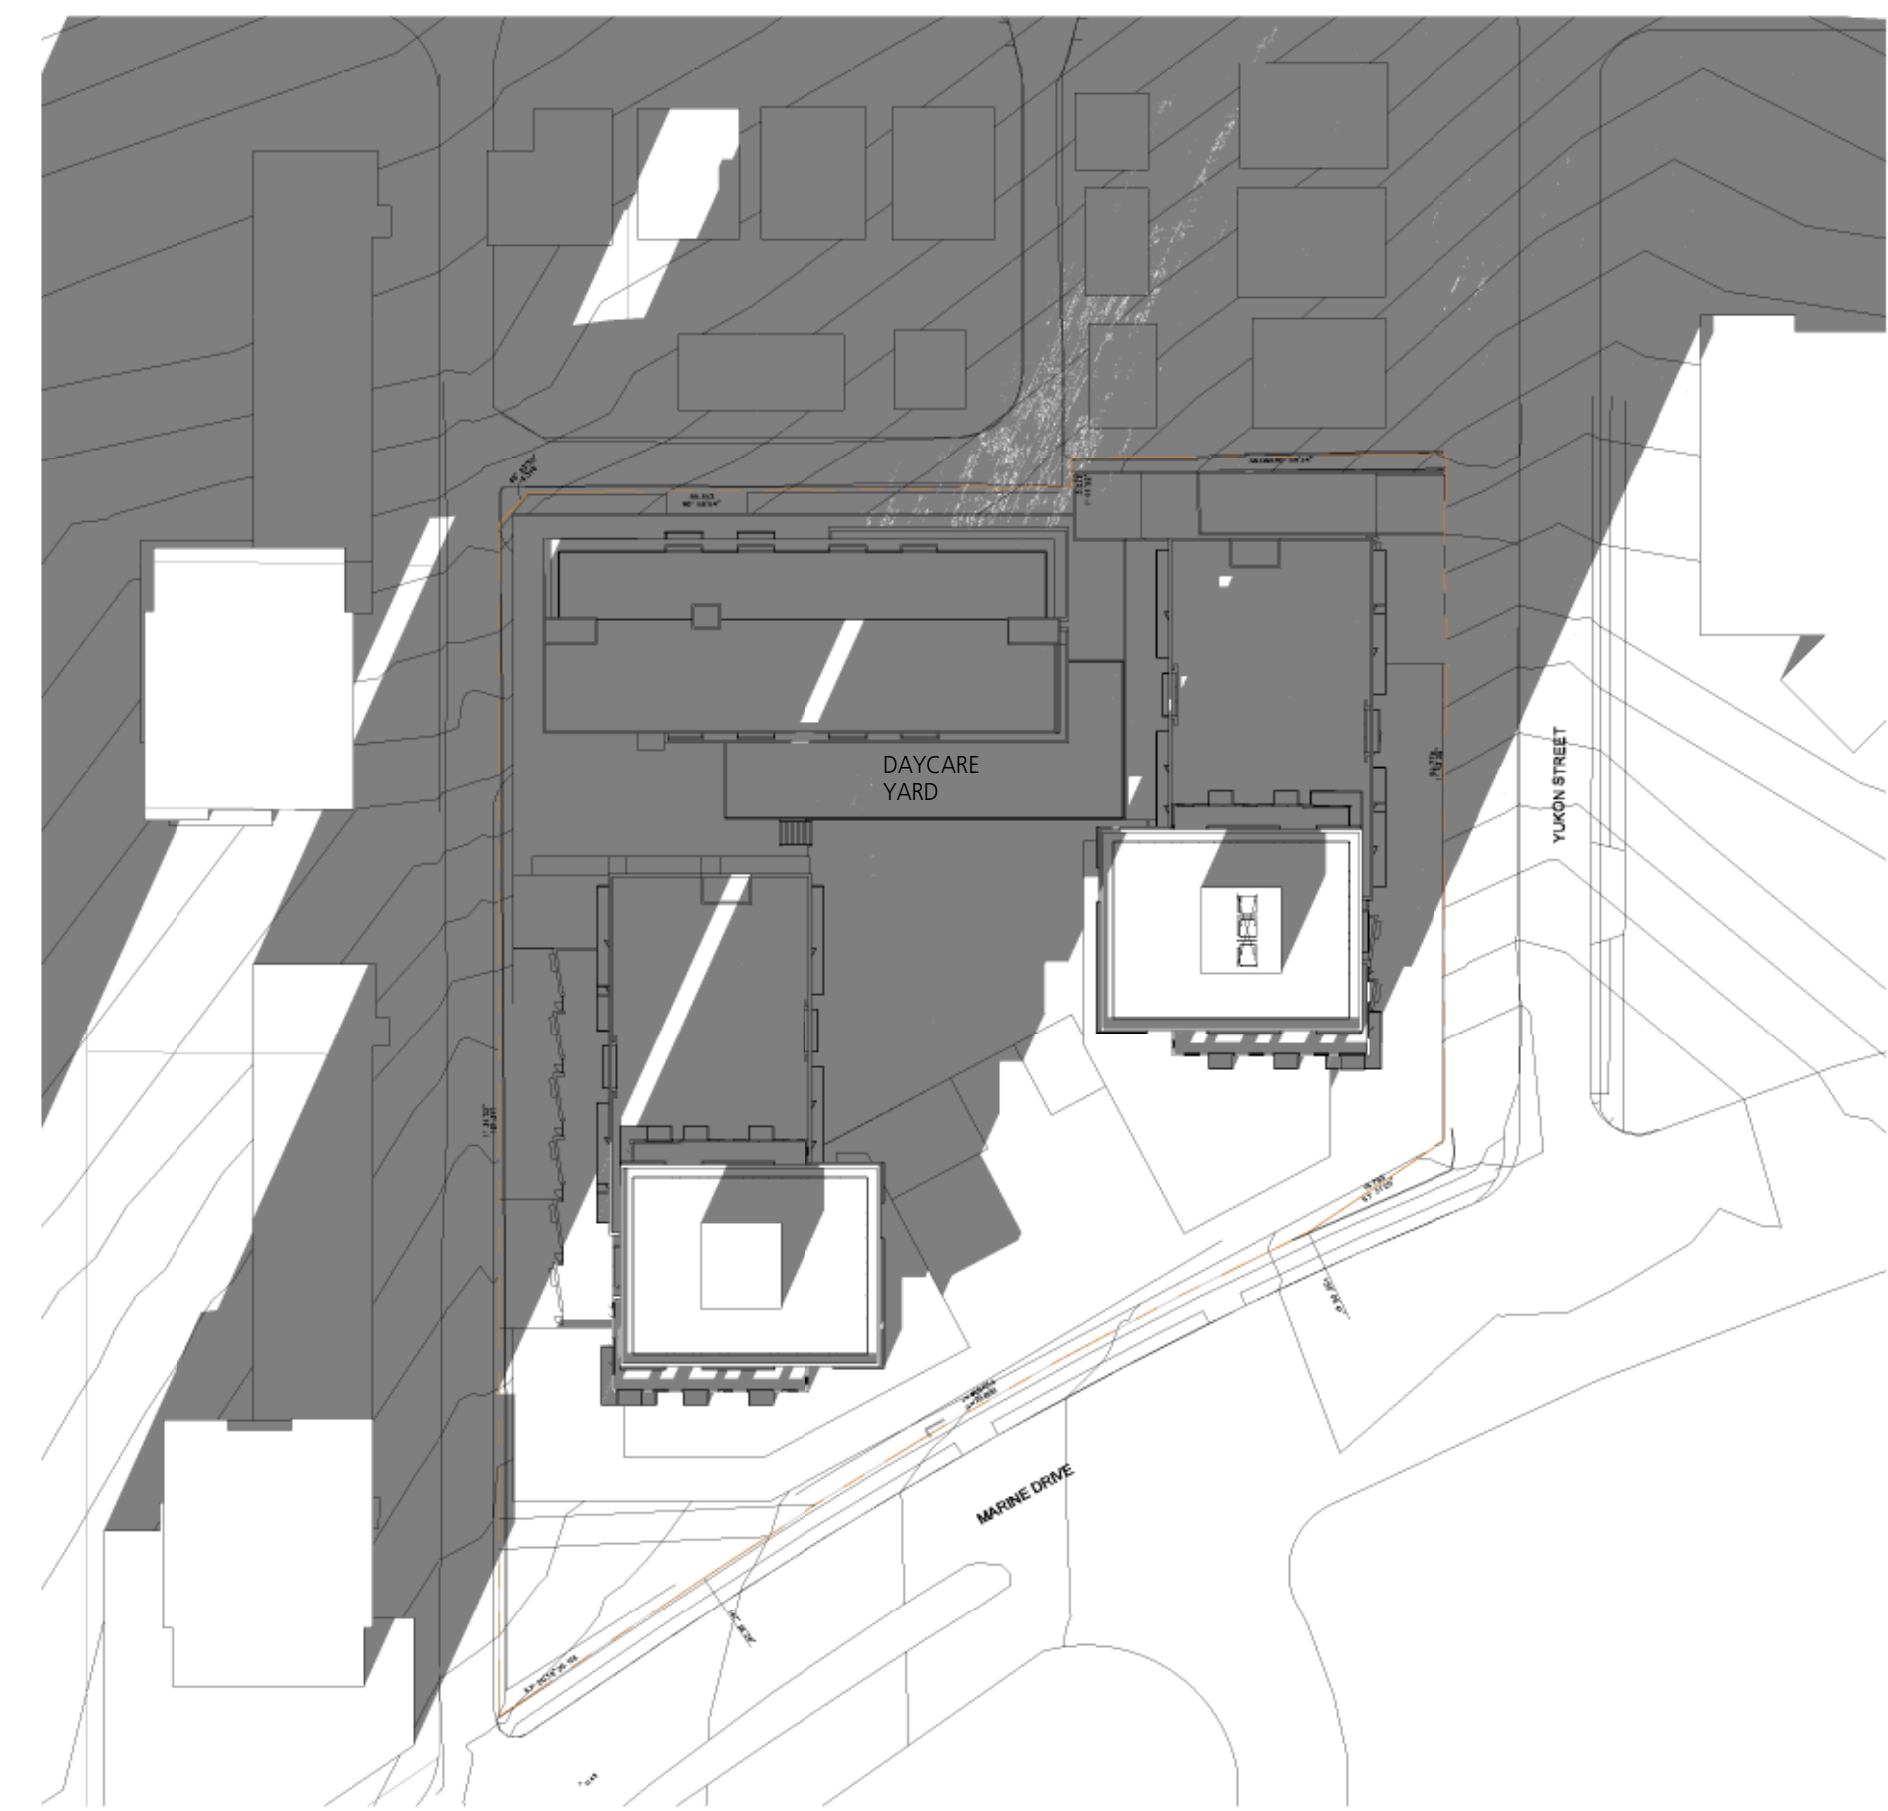

REVISIONS

NO.	DATE	DESCRIPTION
-----	------	-------------

1 SHADOWS - EQUINOX 10AM
 1/64" = 1'-0"

2 SHADOWS - EQUINOX 12PM
 1/64" = 1'-0"

3 SHADOWS - EQUINOX 2PM
 1/64" = 1'-0"

4 SHADOWS - SOLSTICE 10AM
 1/64" = 1'-0"

5 SHADOWS - SOLSTICE 12PM
 1/64" = 1'-0"

6 SHADOWS - SOLSTICE 2PM
 1/64" = 1'-0"

MARINE GARDENS

445 SW MARINE DRIVE

SHADOW ANALYSIS

DATE	06/03/2013 6:22:06 PM
DRAWN BY	Author
CHECKED BY	Checker
SCALE	1/64" = 1'-0"
JOB NUMBER	1156