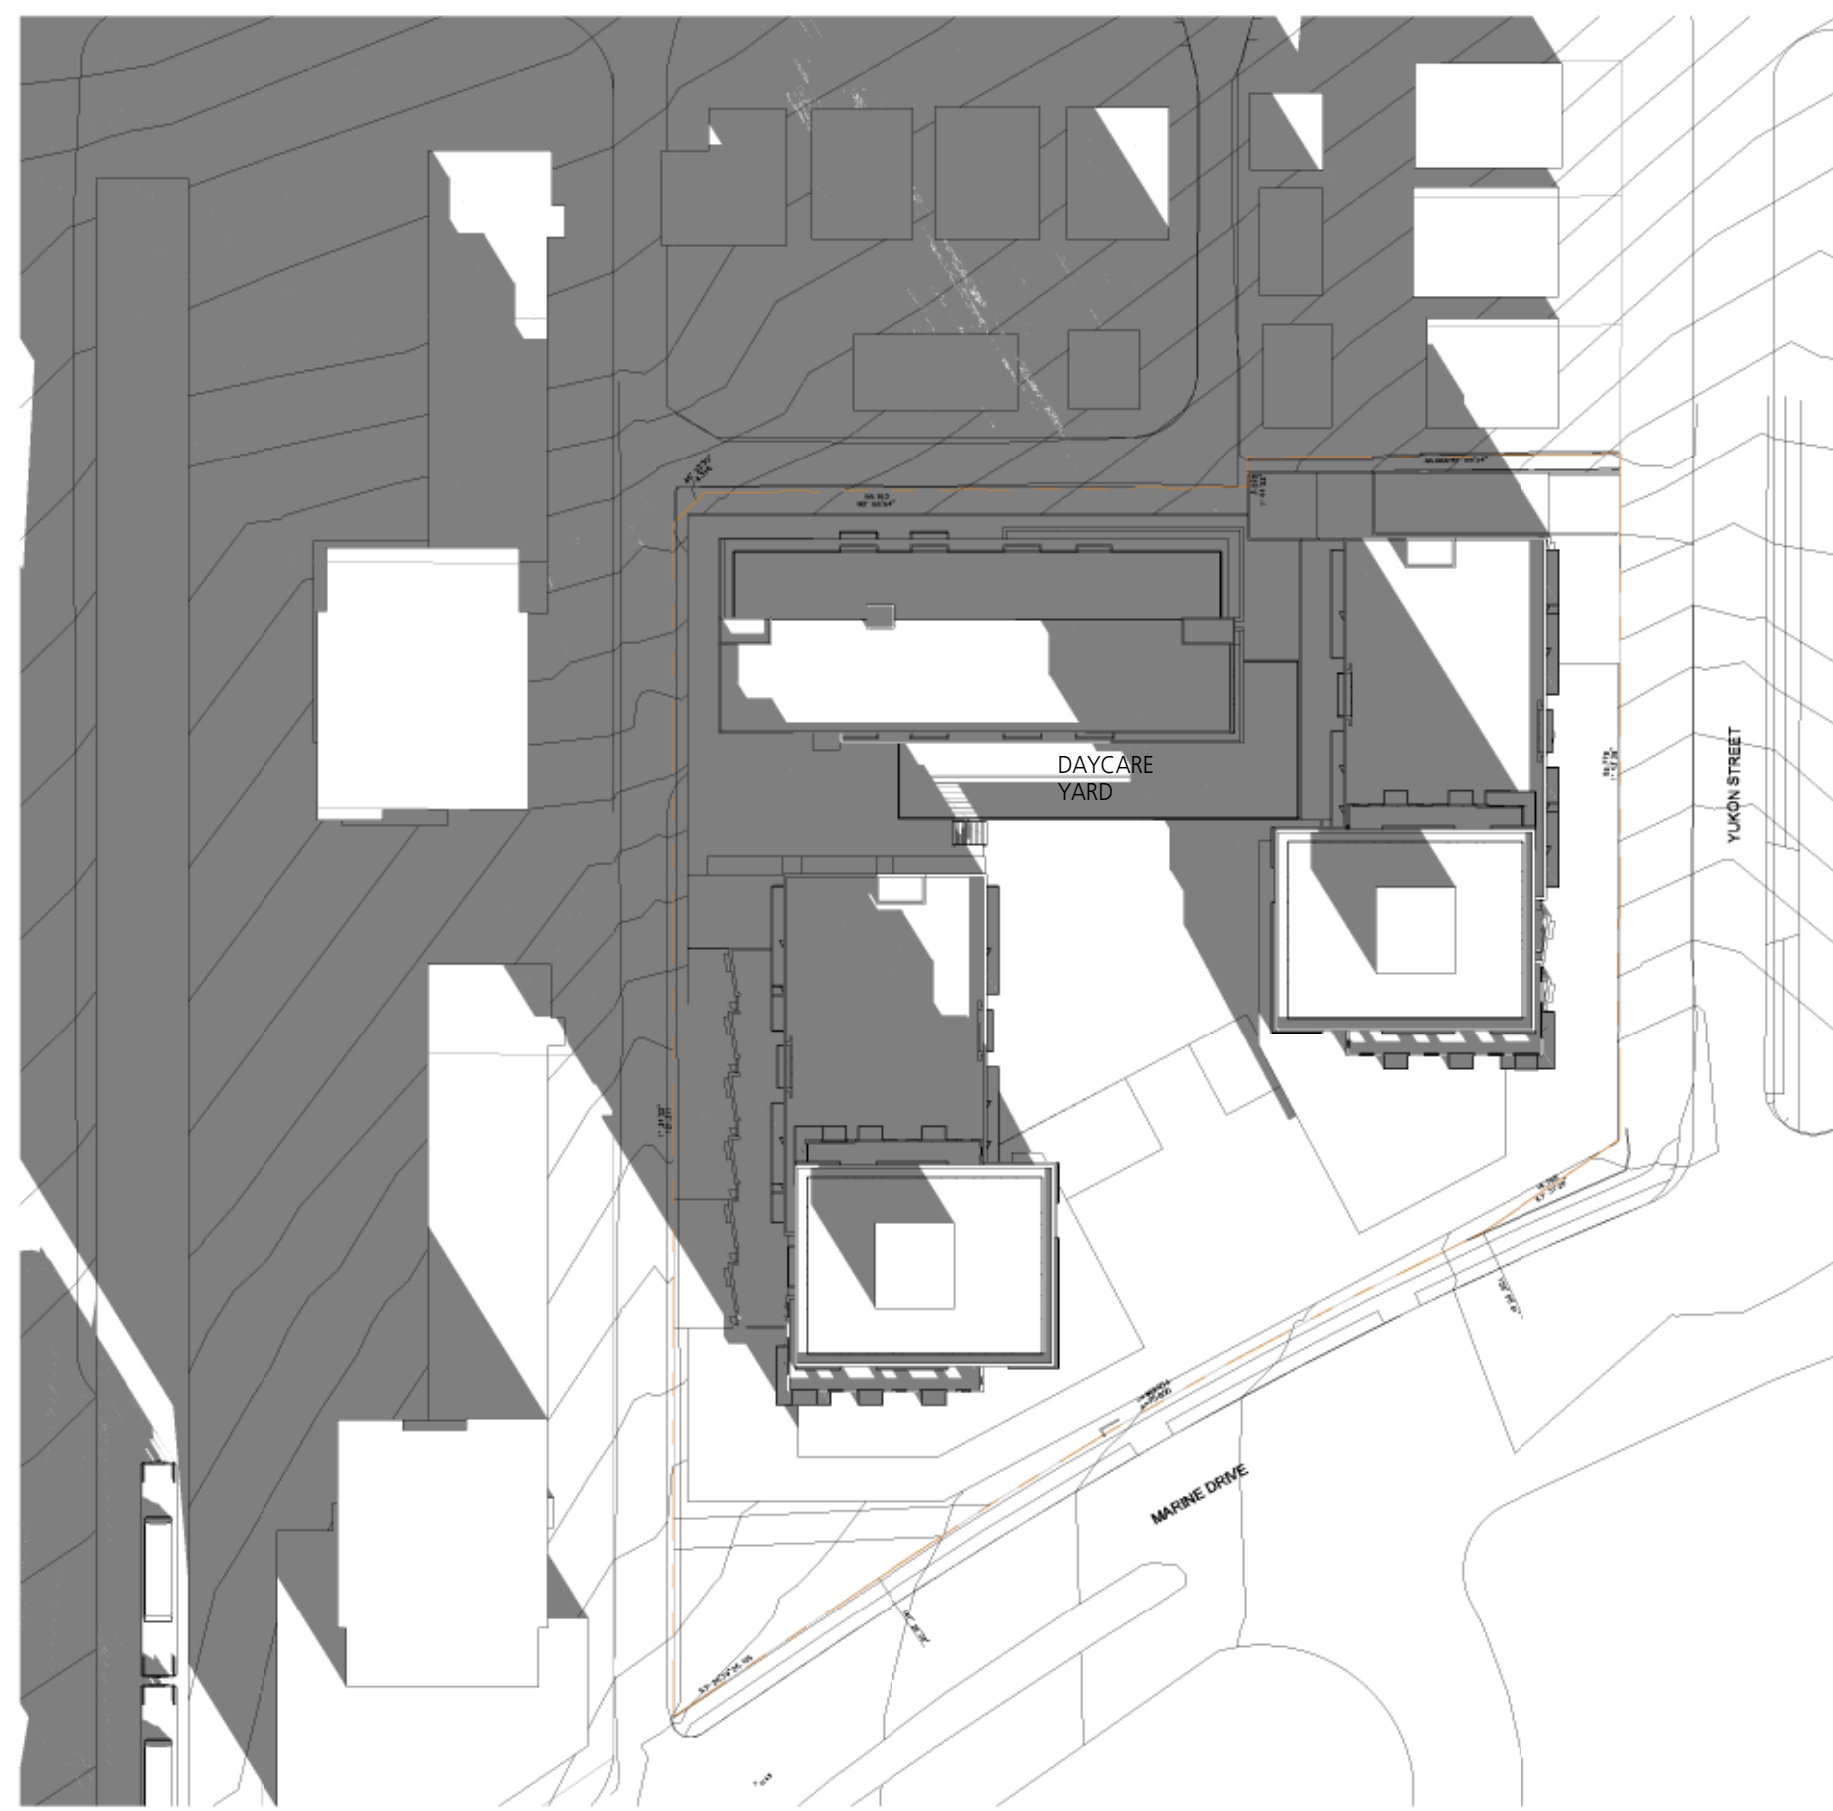

REVISIONS

NO.	DATE	DESCRIPTION
-----	------	-------------

1 SHADOWS - EQUINOX 10AM
 1/64" = 1'-0"

2 SHADOWS - EQUINOX 12PM
 1/64" = 1'-0"

3 SHADOWS - EQUINOX 2PM
 1/64" = 1'-0"

4 SHADOWS - SOLSTICE 10AM
 1/64" = 1'-0"

5 SHADOWS - SOLSTICE 12PM
 1/64" = 1'-0"

6 SHADOWS - SOLSTICE 2PM
 1/64" = 1'-0"

MARINE GARDENS

445 SW MARINE DRIVE

SHADOW ANALYSIS

DATE	06/03/2013 6:22:06 PM
DRAWN BY	Author
CHECKED BY	Checker
SCALE	1/64" = 1'-0"
JOB NUMBER	1156