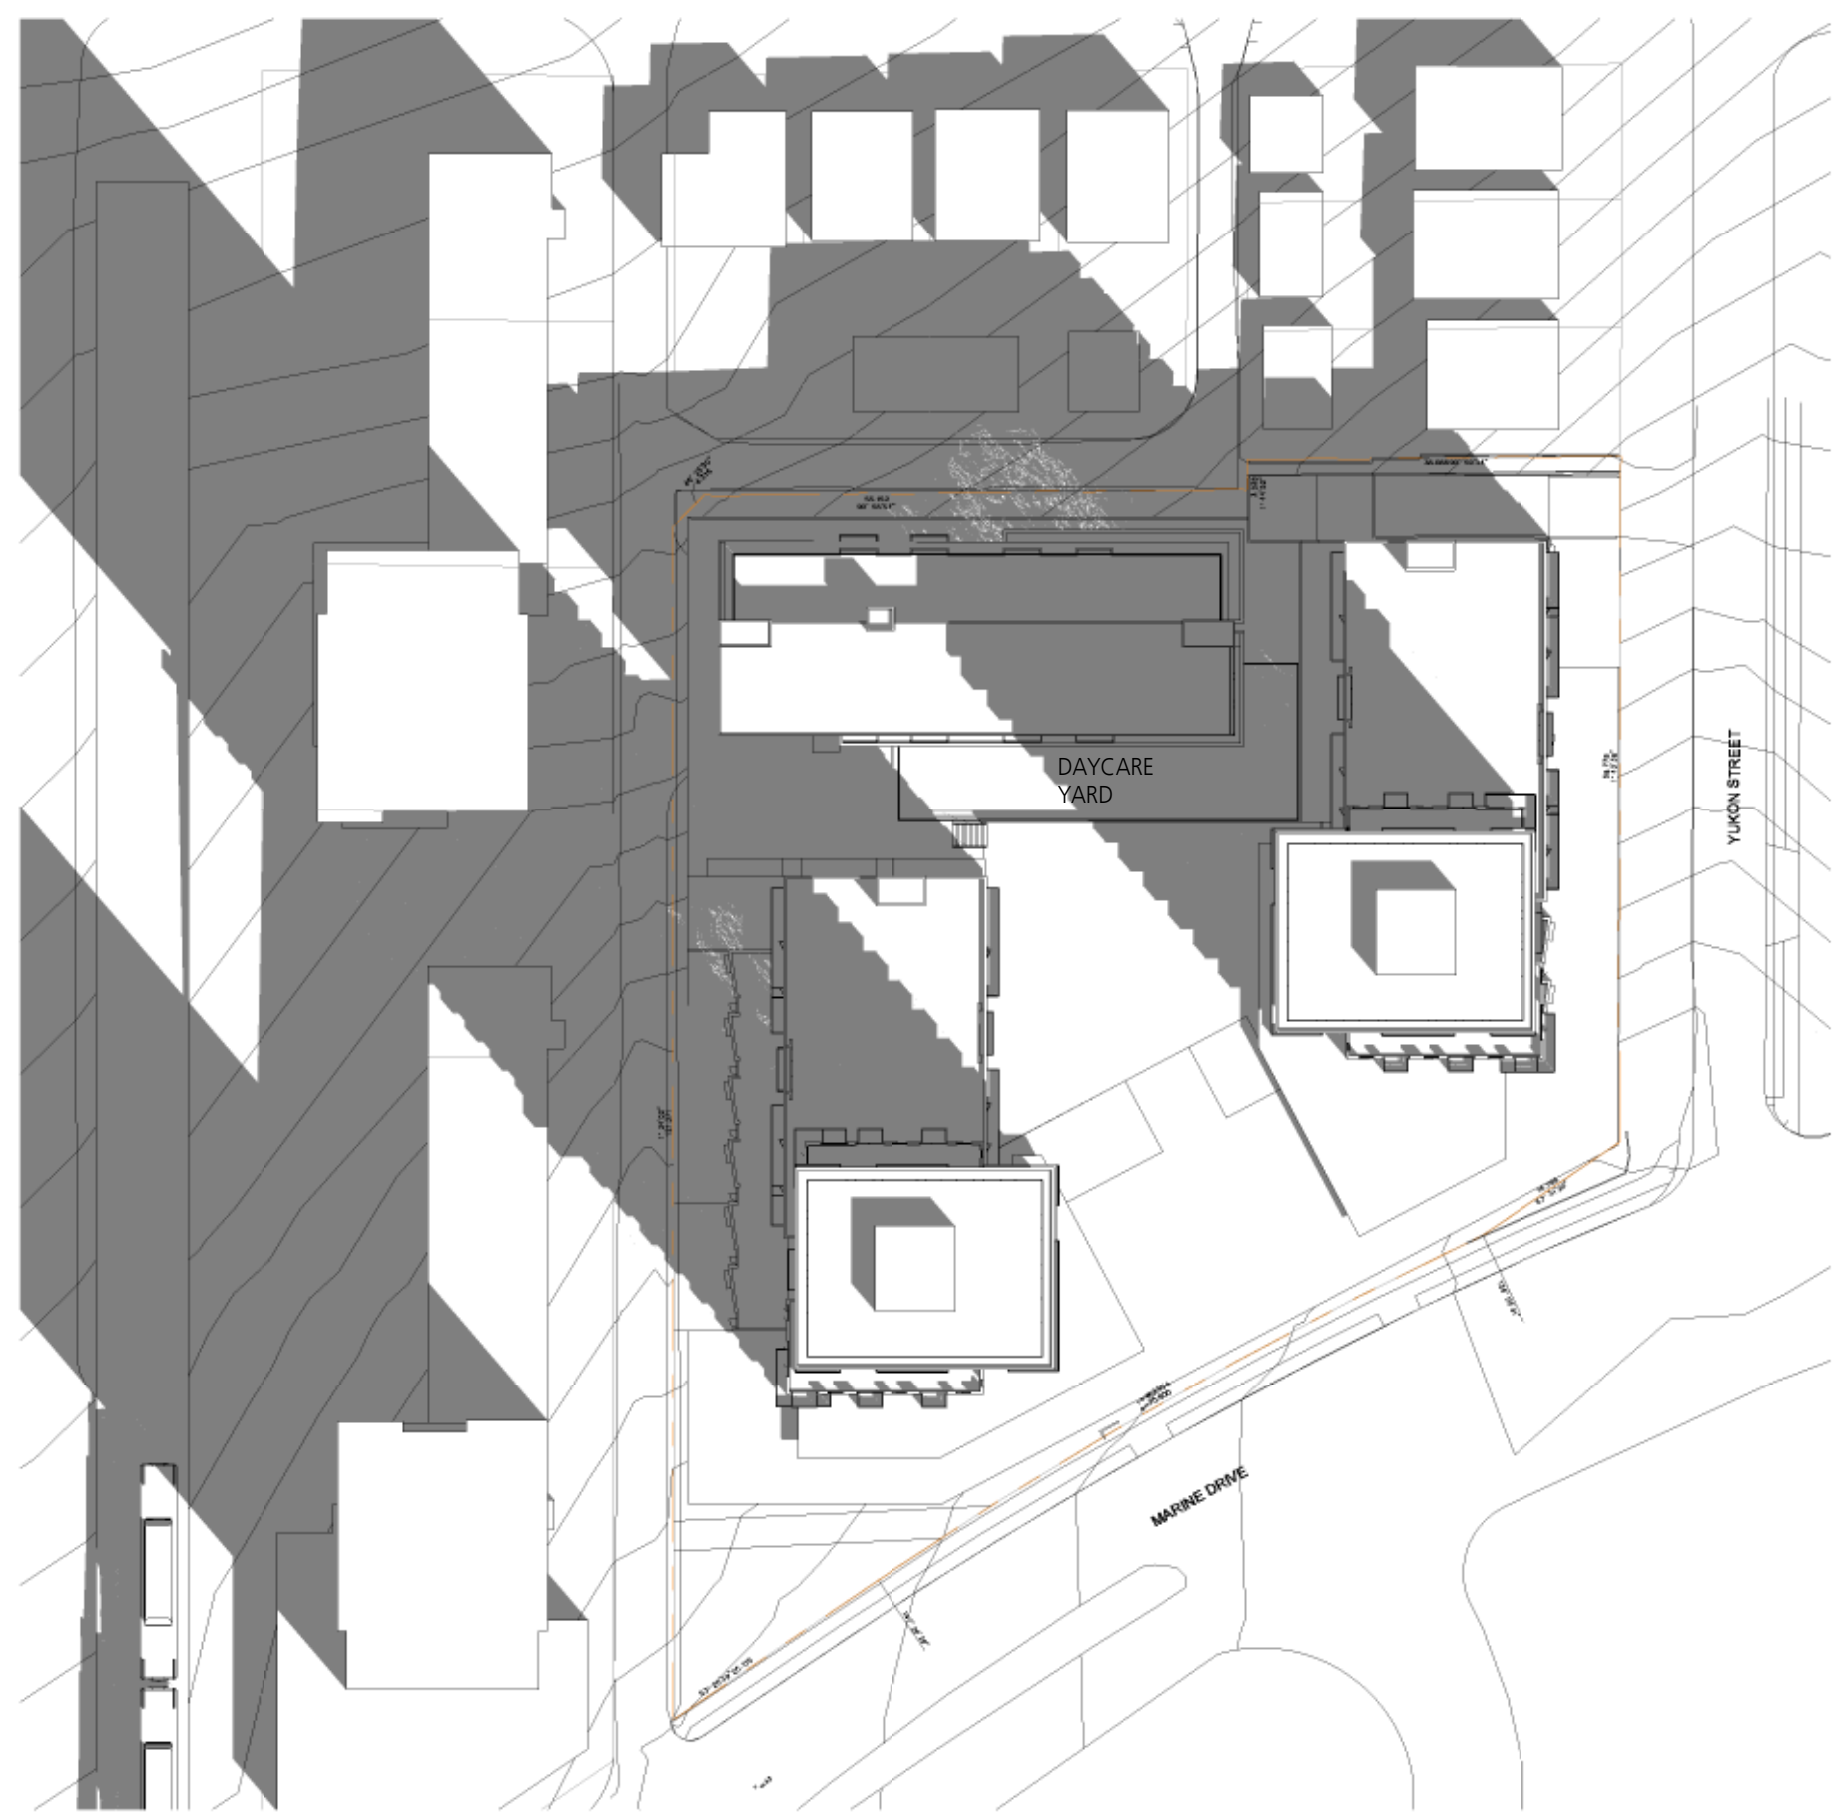

REVISIONS

NO.	DATE	DESCRIPTION
-----	------	-------------

1 SHADOWS - EQUINOX 10AM
 1/64" = 1'-0"

2 SHADOWS - EQUINOX 12PM
 1/64" = 1'-0"

3 SHADOWS - EQUINOX 2PM
 1/64" = 1'-0"

4 SHADOWS - SOLSTICE 10AM
 1/64" = 1'-0"

5 SHADOWS - SOLSTICE 12PM
 1/64" = 1'-0"

6 SHADOWS - SOLSTICE 2PM
 1/64" = 1'-0"

MARINE GARDENS

445 SW MARINE DRIVE

SHADOW ANALYSIS

DATE	06/03/2013 6:22:06 PM
DRAWN BY	Author
CHECKED BY	Checker
SCALE	1/64" = 1'-0"
JOB NUMBER	1156