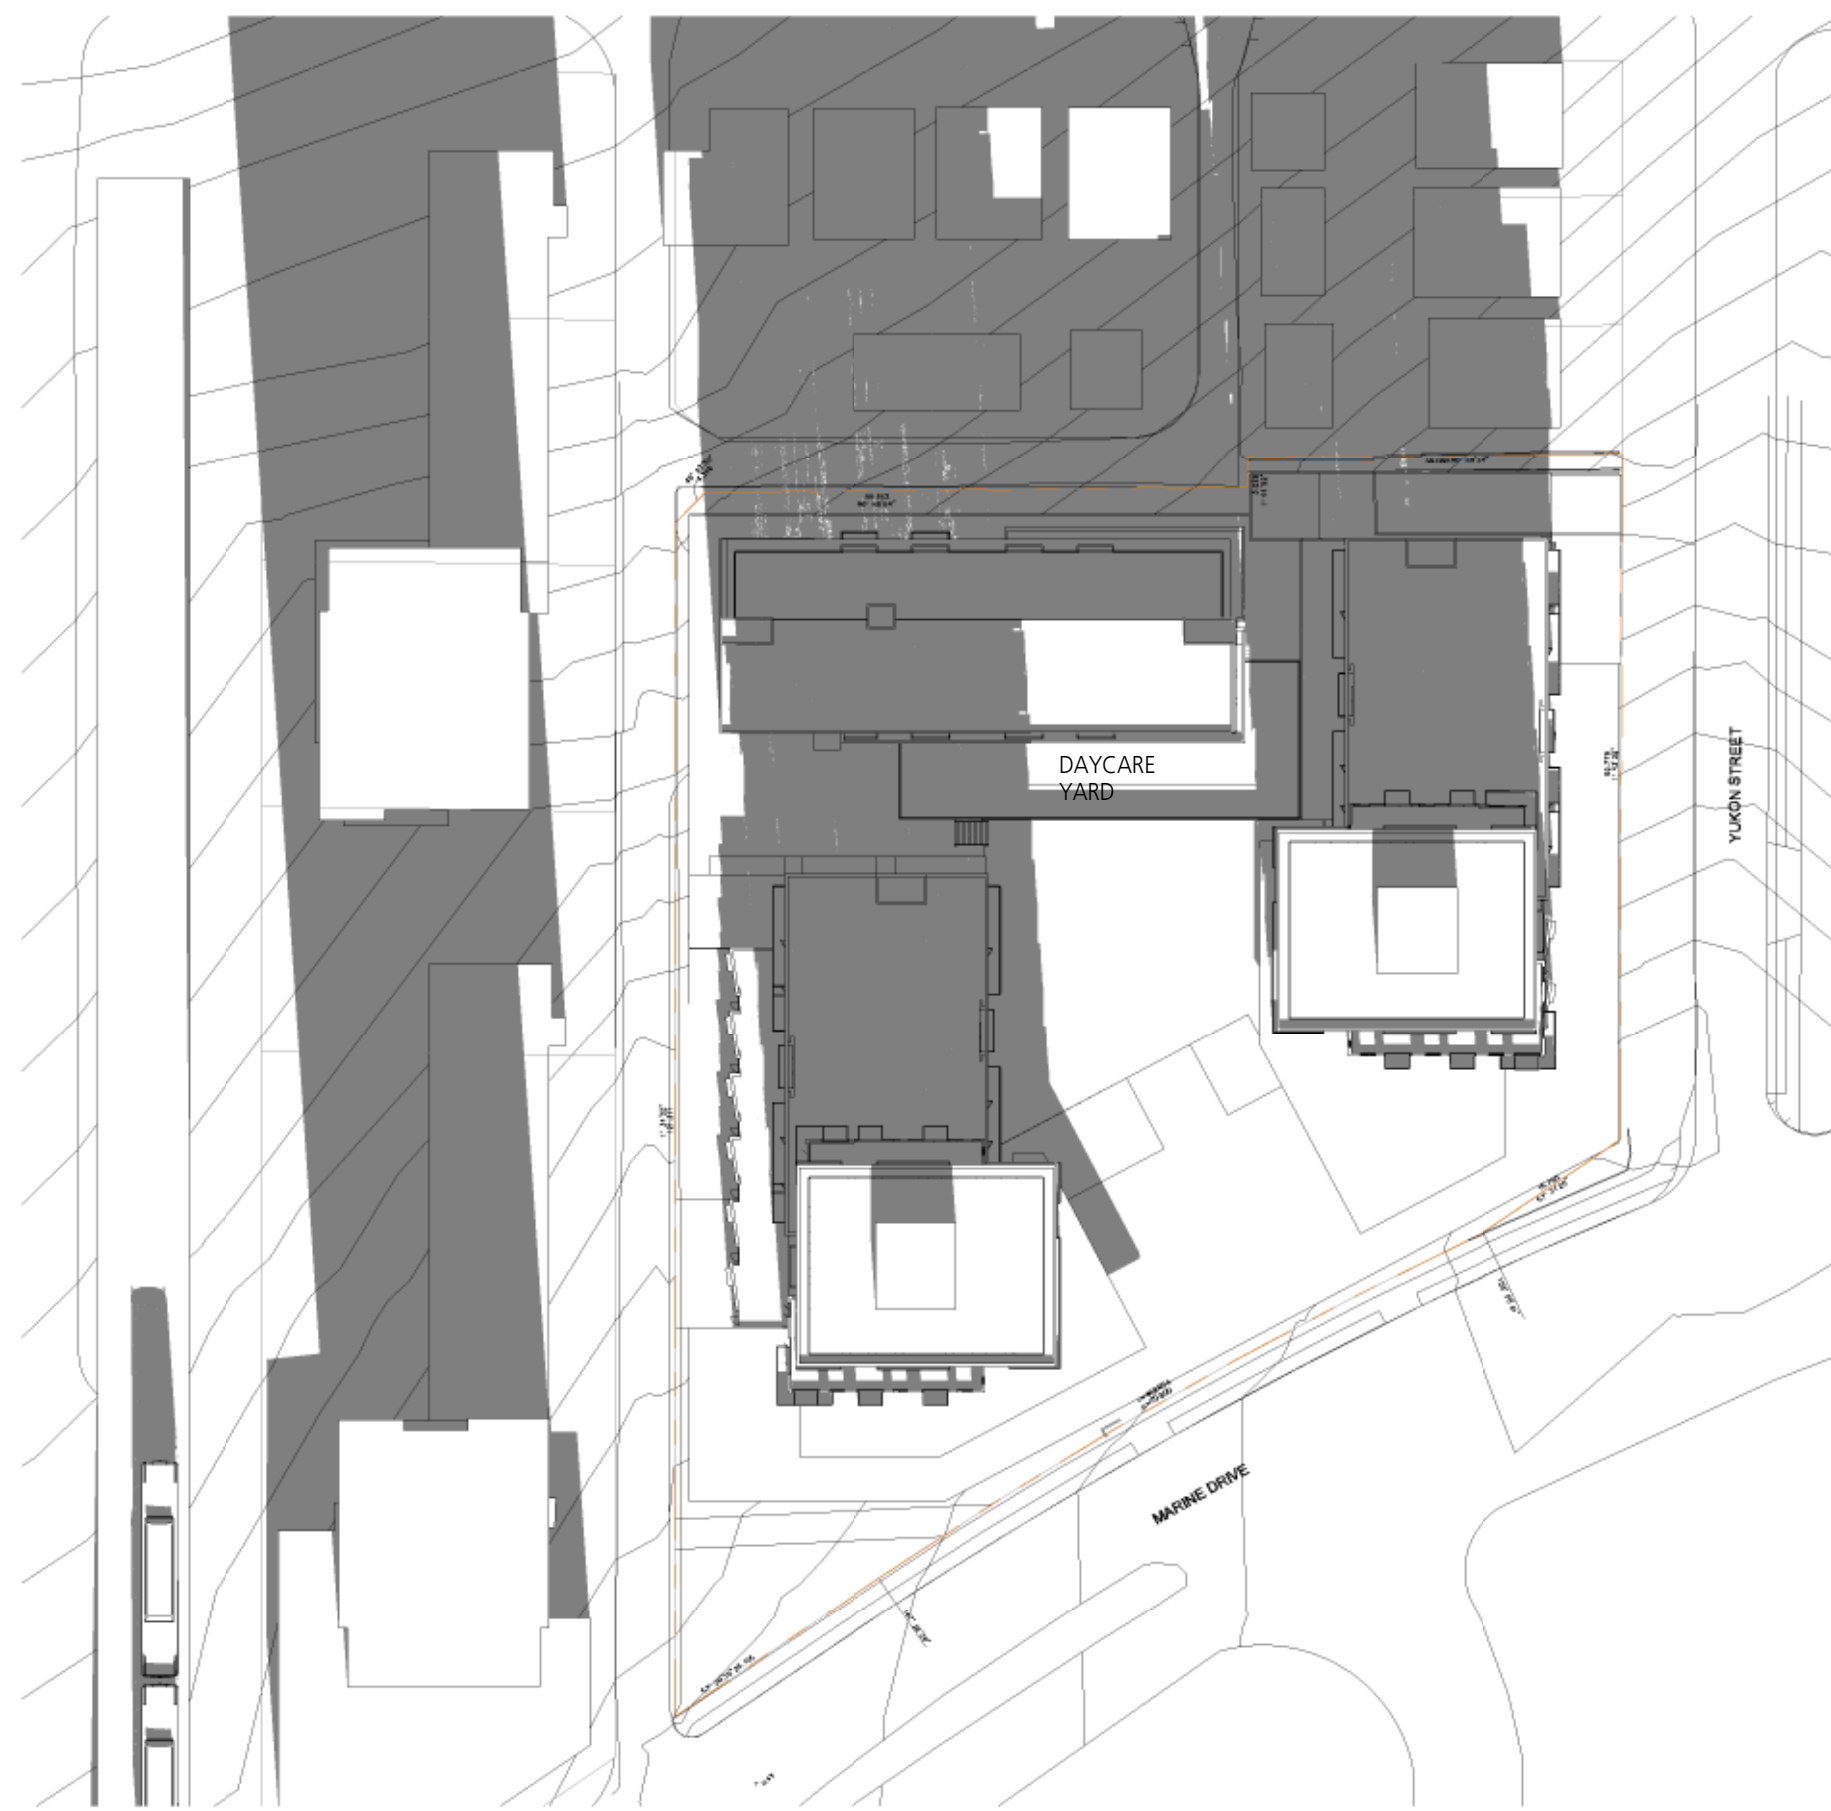

REVISIONS

NO.	DATE	DESCRIPTION
-----	------	-------------

1 SHADOWS - EQUINOX 10AM
 1/64" = 1'-0"

2 SHADOWS - EQUINOX 12PM
 1/64" = 1'-0"

3 SHADOWS - EQUINOX 2PM
 1/64" = 1'-0"

4 SHADOWS - SOLSTICE 10AM
 1/64" = 1'-0"

5 SHADOWS - SOLSTICE 12PM
 1/64" = 1'-0"

6 SHADOWS - SOLSTICE 2PM
 1/64" = 1'-0"

MARINE GARDENS

445 SW MARINE DRIVE

SHADOW ANALYSIS

DATE	06/03/2013 6:22:06 PM
DRAWN BY	Author
CHECKED BY	Checker
SCALE	1/64" = 1'-0"
JOB NUMBER	1156