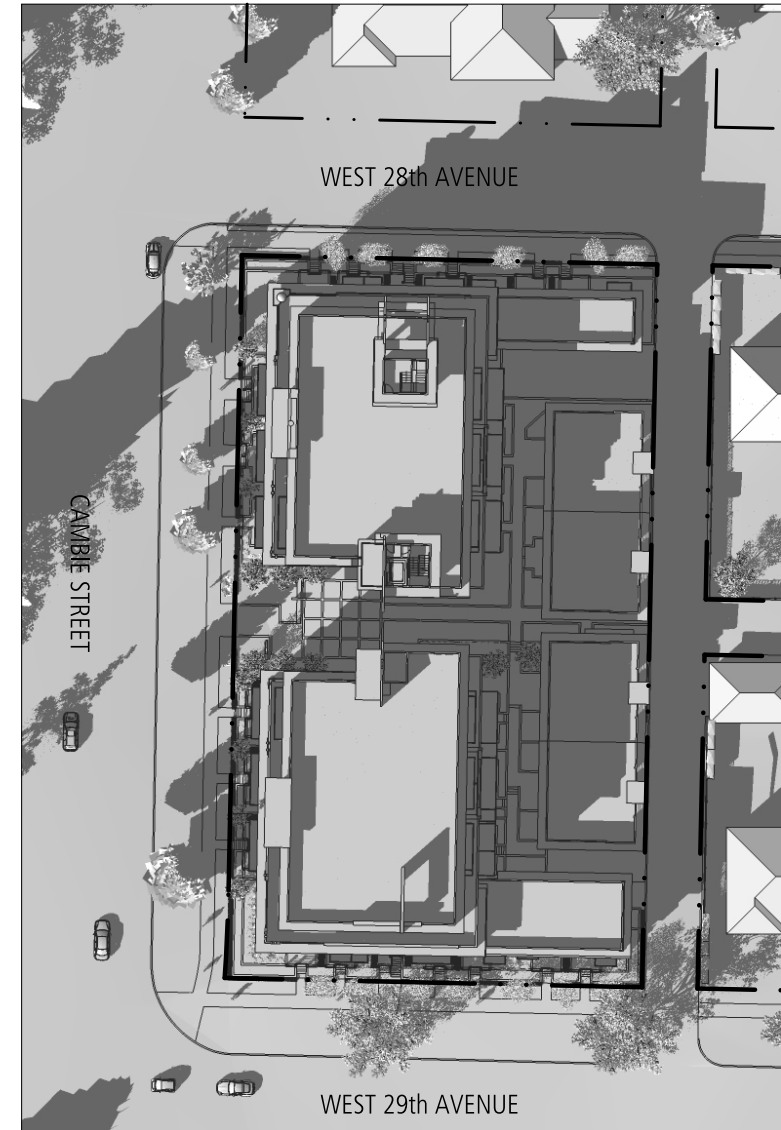

SPRING EQUINOX 10 am (March 21)

SPRING EQUINOX 12 pm (March 21)

SPRING EQUINOX 2 pm (March 21)

SHADOW STUDY OF PROPOSED DEVELOPMENT

PARC ELISE
for
DAVA DEVELOPMENTS LTD.