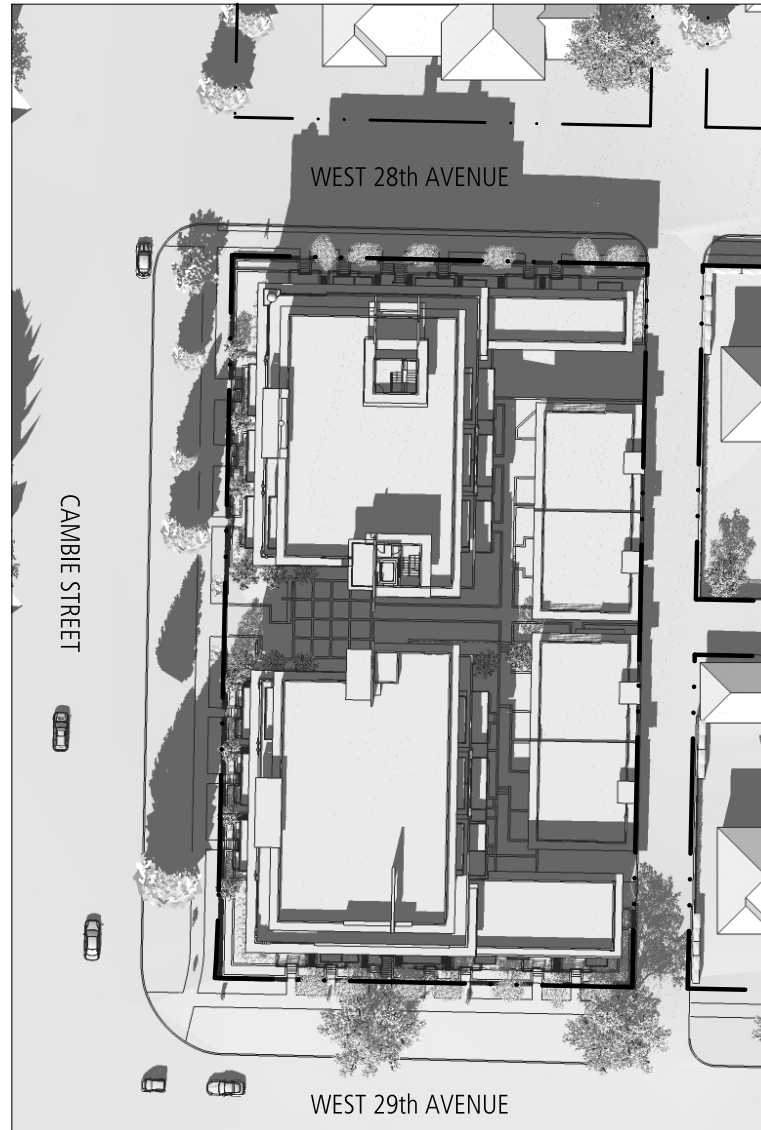

SPRING EQUINOX 10 am (March 21)

SPRING EQUINOX 12 pm (March 21)

SPRING EQUINOX 2 pm (March 21)

SHADOW STUDY OF PROPOSED DEVELOPMENT

PARC ELISE
for
DAVA DEVELOPMENTS LTD.