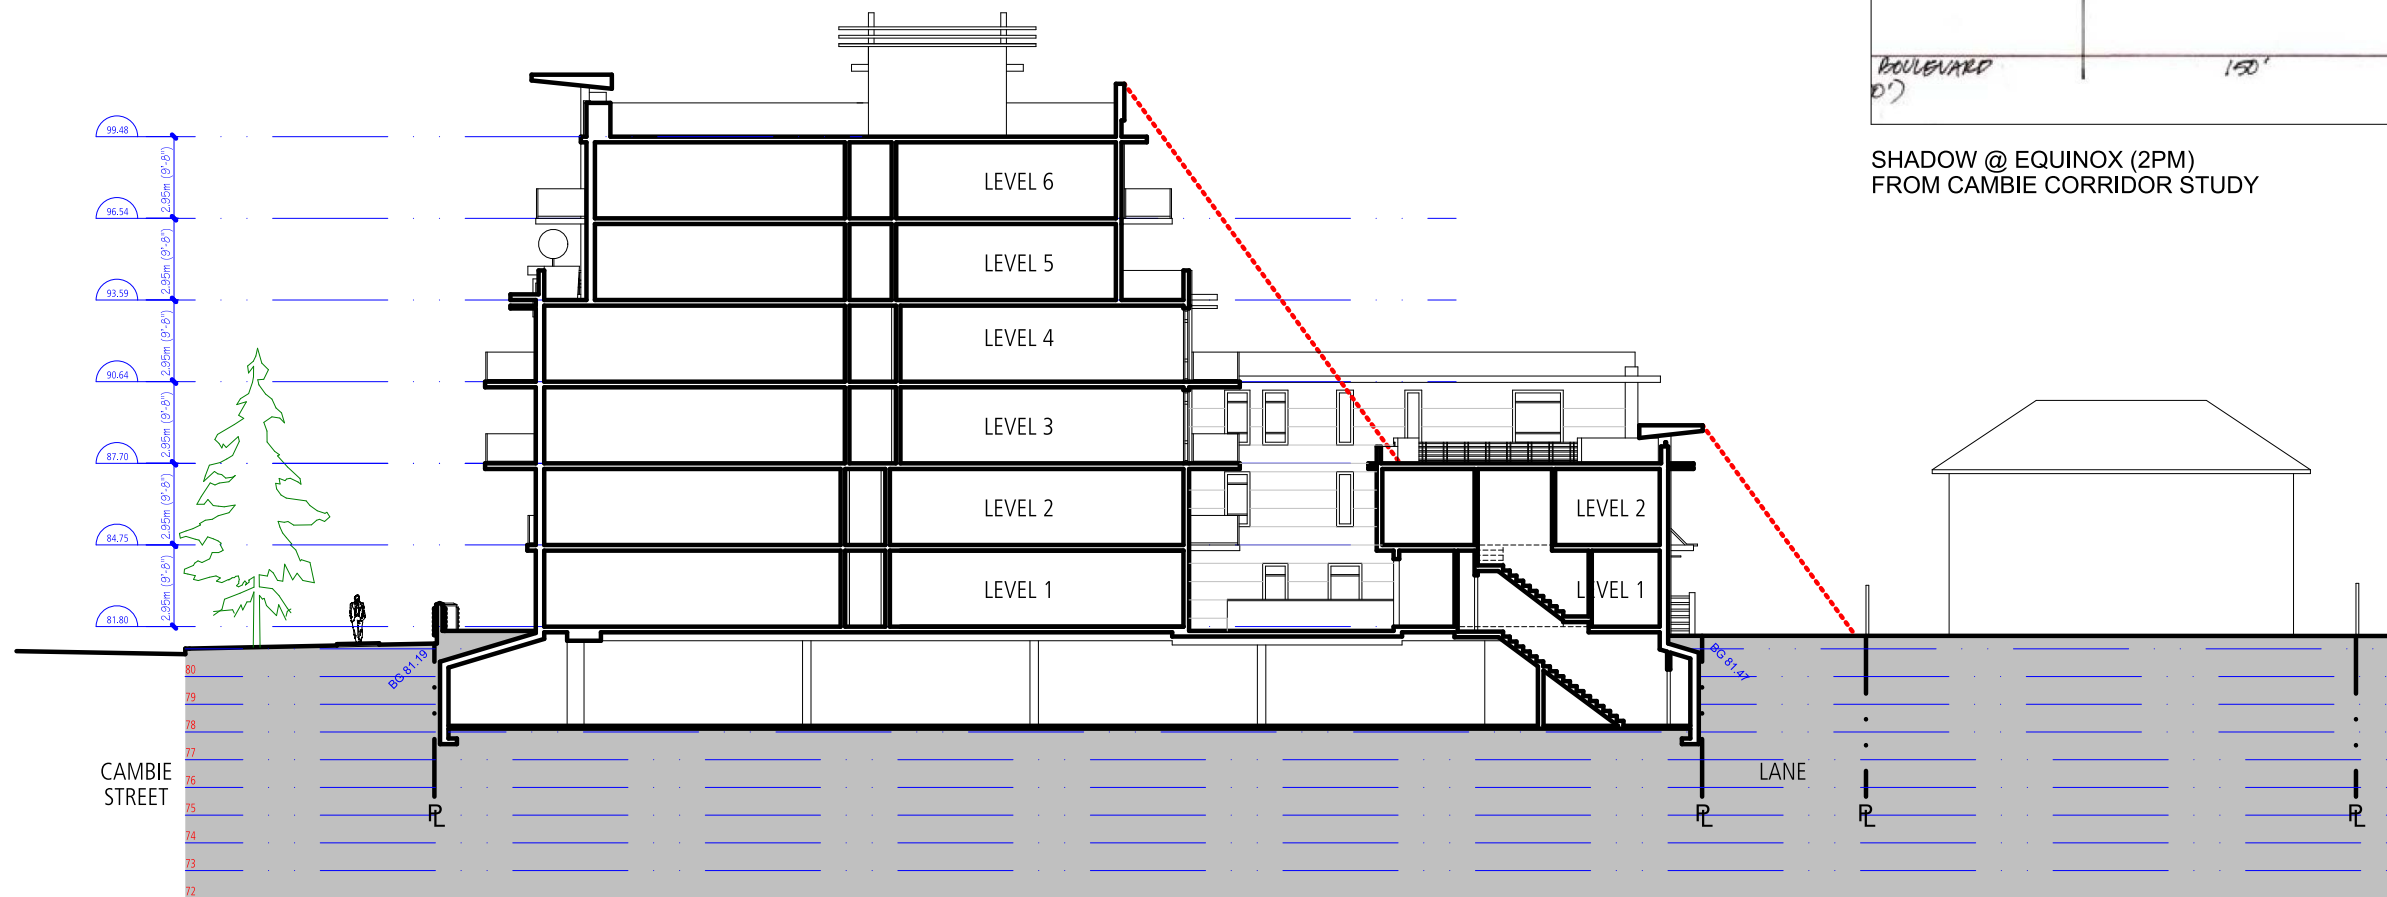

SHADOW @ EQUINOX (2PM)  
FROM CAMBIE CORRIDOR STUDY

**A** EAST-WEST SITE SECTION

SCALE: 1:100

**PARC ELISE**  
for  
DAVA DEVELOPMENTS LTD.

SHADOW @ EQUINOX (2PM)  
FROM CAMBIE CORRIDOR STUDY

**B EAST-WEST SITE SECTION**

SCALE: 1:100

**PARC ELISE**  
for  
DAVA DEVELOPMENTS LTD.