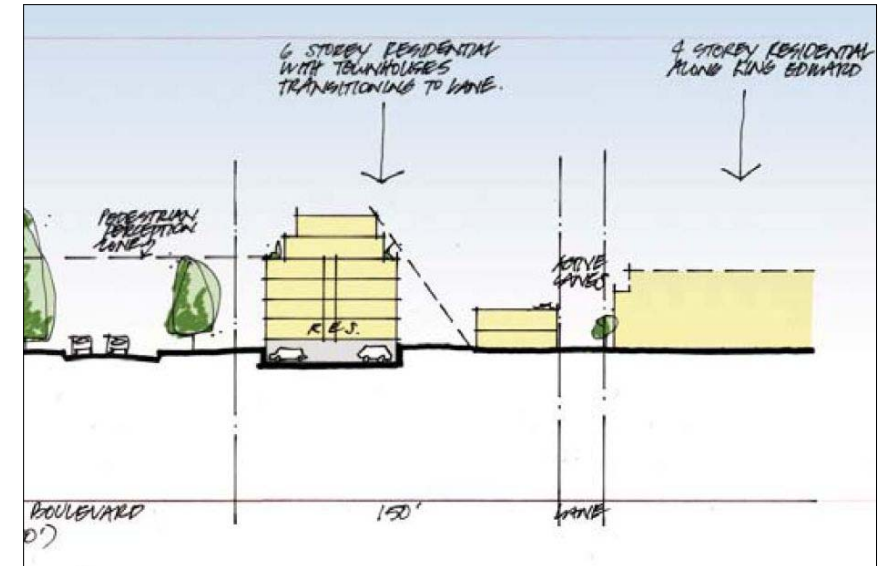

SHADOW @ EQUINOX (2PM)  
FROM CAMBIE CORRIDOR STUDY

**A** EAST-WEST SITE SECTION

SCALE: 1:100

**PARC ELISE**  
for  
DAVA DEVELOPMENTS LTD.

SHADOW @ EQUINOX (2PM)  
FROM CAMBIE CORRIDOR STUDY

**B EAST-WEST SITE SECTION**