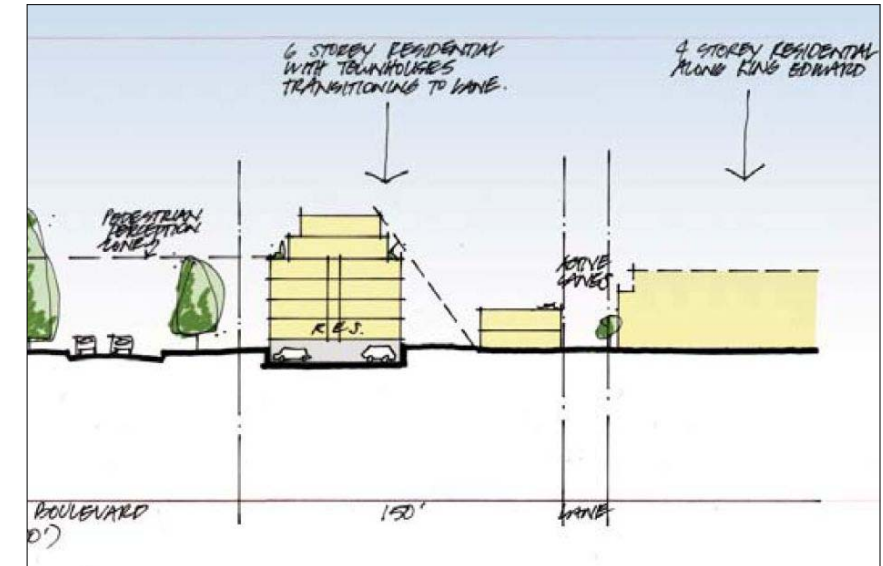

SHADOW @ EQUINOX (2PM)  
FROM CAMBIE CORRIDOR STUDY

**A** EAST-WEST SITE SECTION

SCALE: 1:100

**PARC ELISE**  
for  
DAVA DEVELOPMENTS LTD.

SHADOW @ EQUINOX (2PM)  
FROM CAMBIE CORRIDOR STUDY

**B EAST-WEST SITE SECTION**