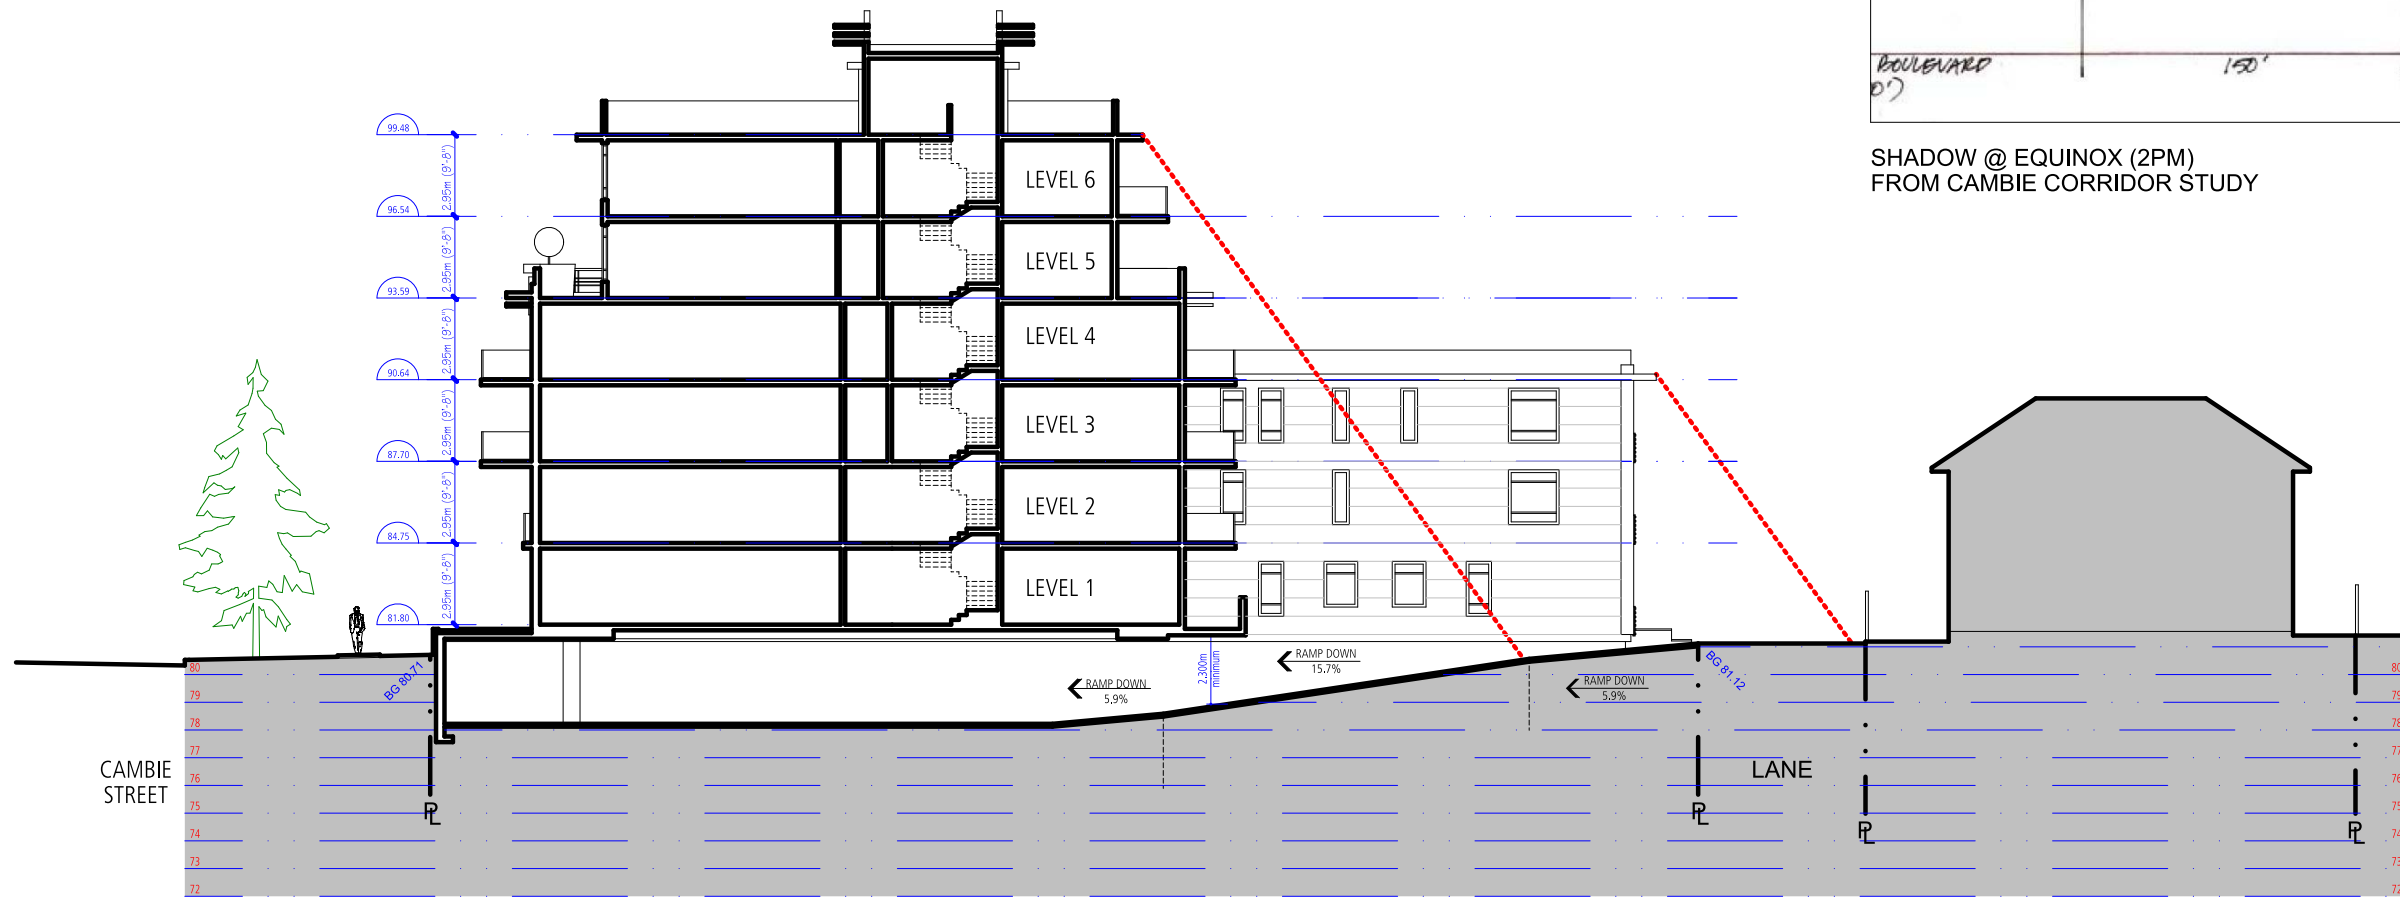

**1 NORTH-SOUTH SITE SECTION**

**PARC ELISE**  
for  
DAVA DEVELOPMENTS LTD.

DECEMBER 24, 2012

**FOUGERE**  
architecture inc.

BRITISH COLUMBIA • ALBERTA • WASHINGTON  
202-2425 Quebec Street 604.873.2907  
Vancouver, BC V5T 4L6 fougerearchitecture.ca

SHADOW @ EQUINOX (2PM)  
FROM CAMBIE CORRIDOR STUDY

**A** EAST-WEST SITE SECTION

SCALE: 1:100

**PARC ELISE**  
for  
DAVA DEVELOPMENTS LTD.

SHADOW @ EQUINOX (2PM)  
FROM CAMBIE CORRIDOR STUDY

**B EAST-WEST SITE SECTION**

SCALE: 1:100

**PARC ELISE**  
for  
DAVA DEVELOPMENTS LTD.