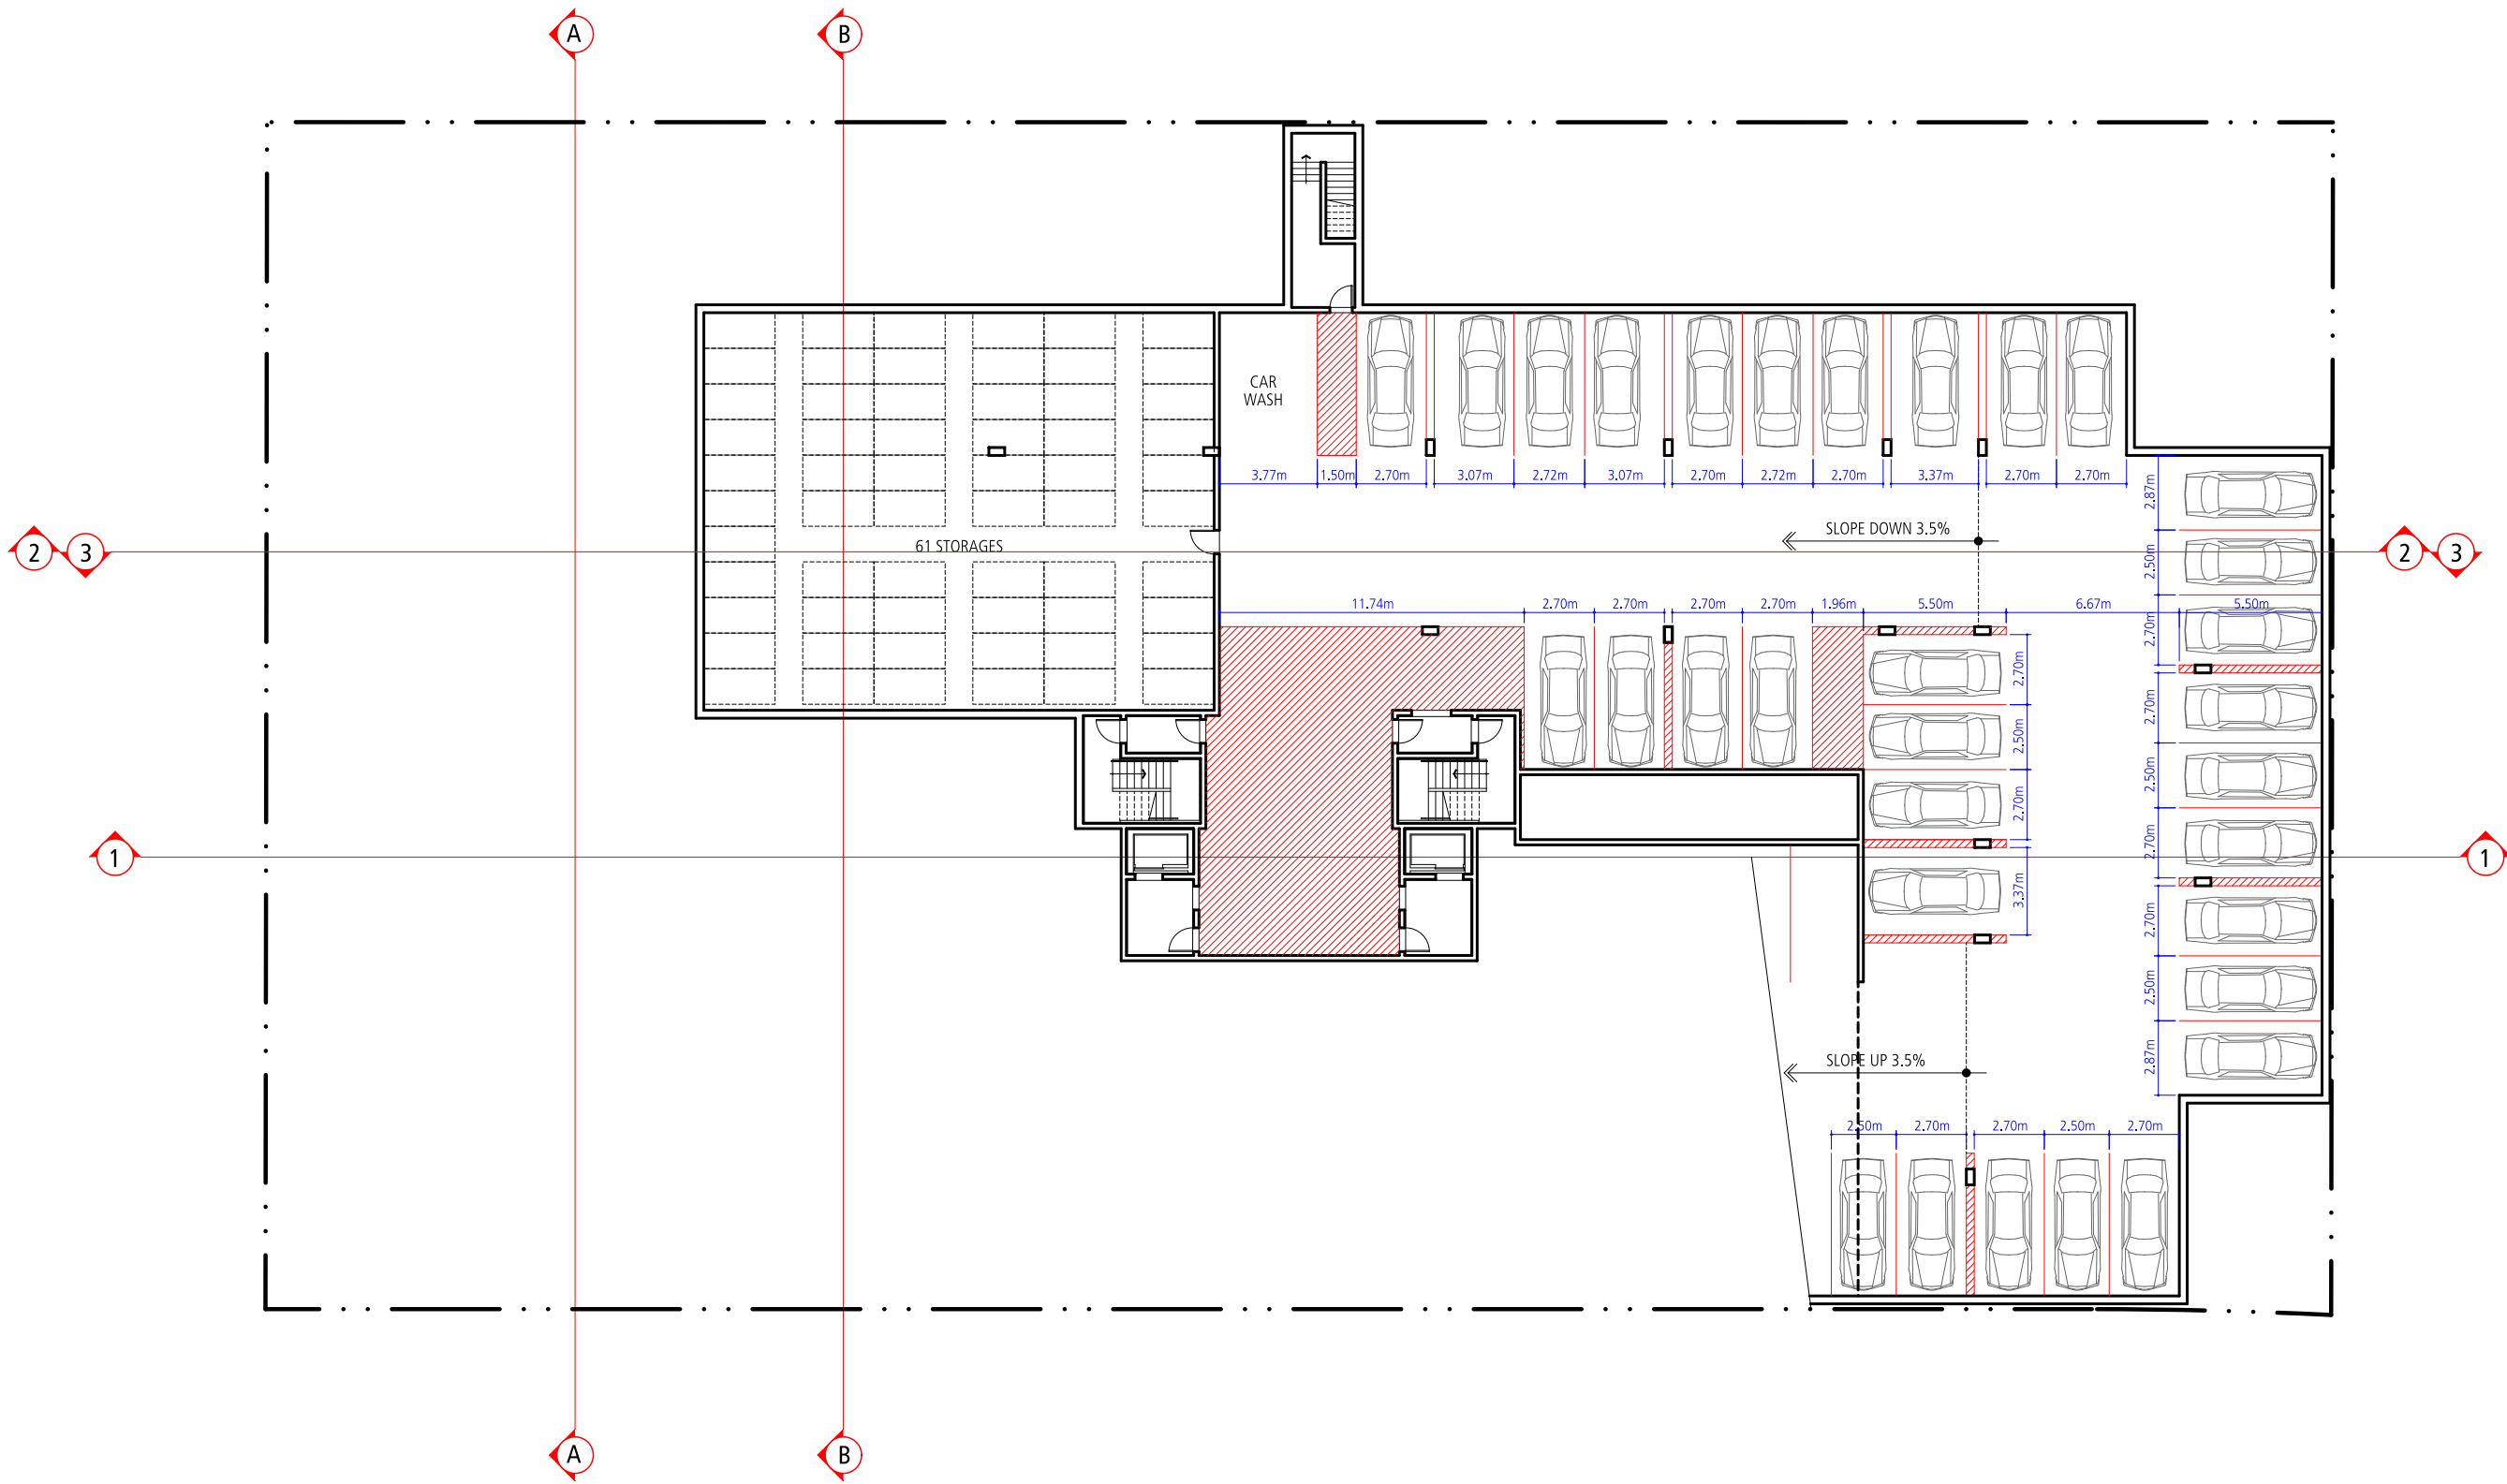

LEVEL P1

SCALE: 1:100

PARC ELISE
for
DAVA DEVELOPMENTS LTD.

LEVEL P2

SCALE: 1:1000

PARC ELISE
for
DAVA DEVELOPMENTS LTD.