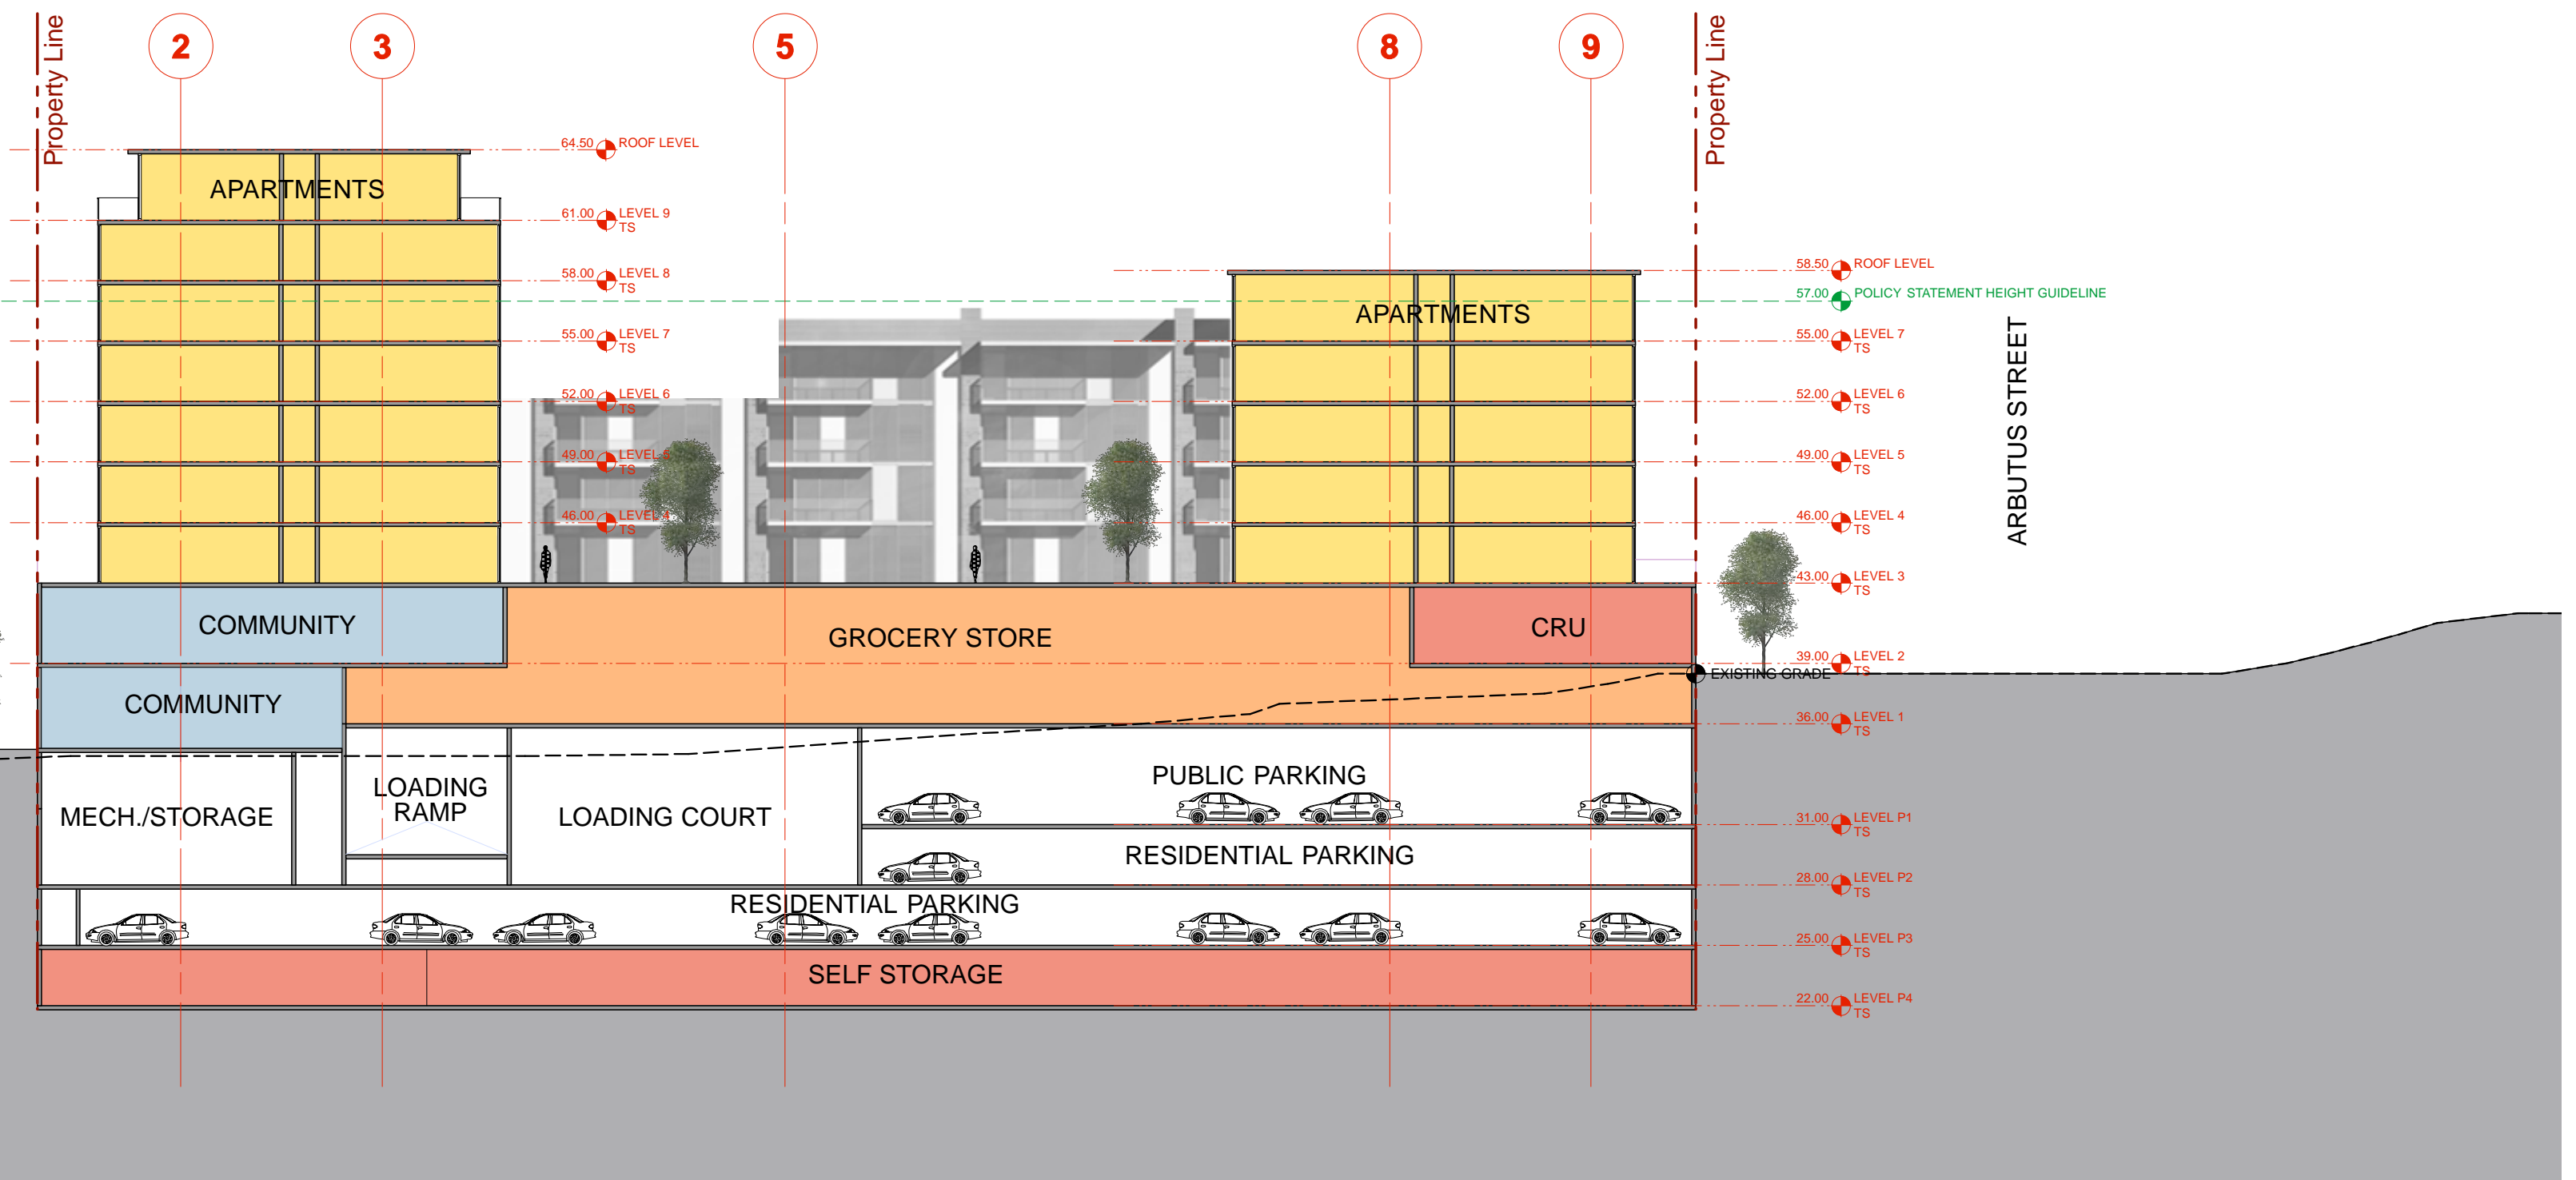

BLOCK D

BLOCK A

EAST-WEST SECTION THROUGH BLOCKS A&D
SCALE: 1:300

BLOCK C

BLOCK B

EAST-WEST SECTION THROUGH BLOCKS B&C
SCALE: 1:300

ARBUTUS
0627

SITE SECTIONS

1:300 OCT 2010

SHEET

2

DIALOG™

406 - 611 Alexander Street
Vancouver, BC Canada V6A 1E1
T 604.255.1169
F 604.255.1790
E design@designdialog.ca

FORMERLY
HOTSON
BAKKER
BONIFACE
HADEN
architects + urbanists