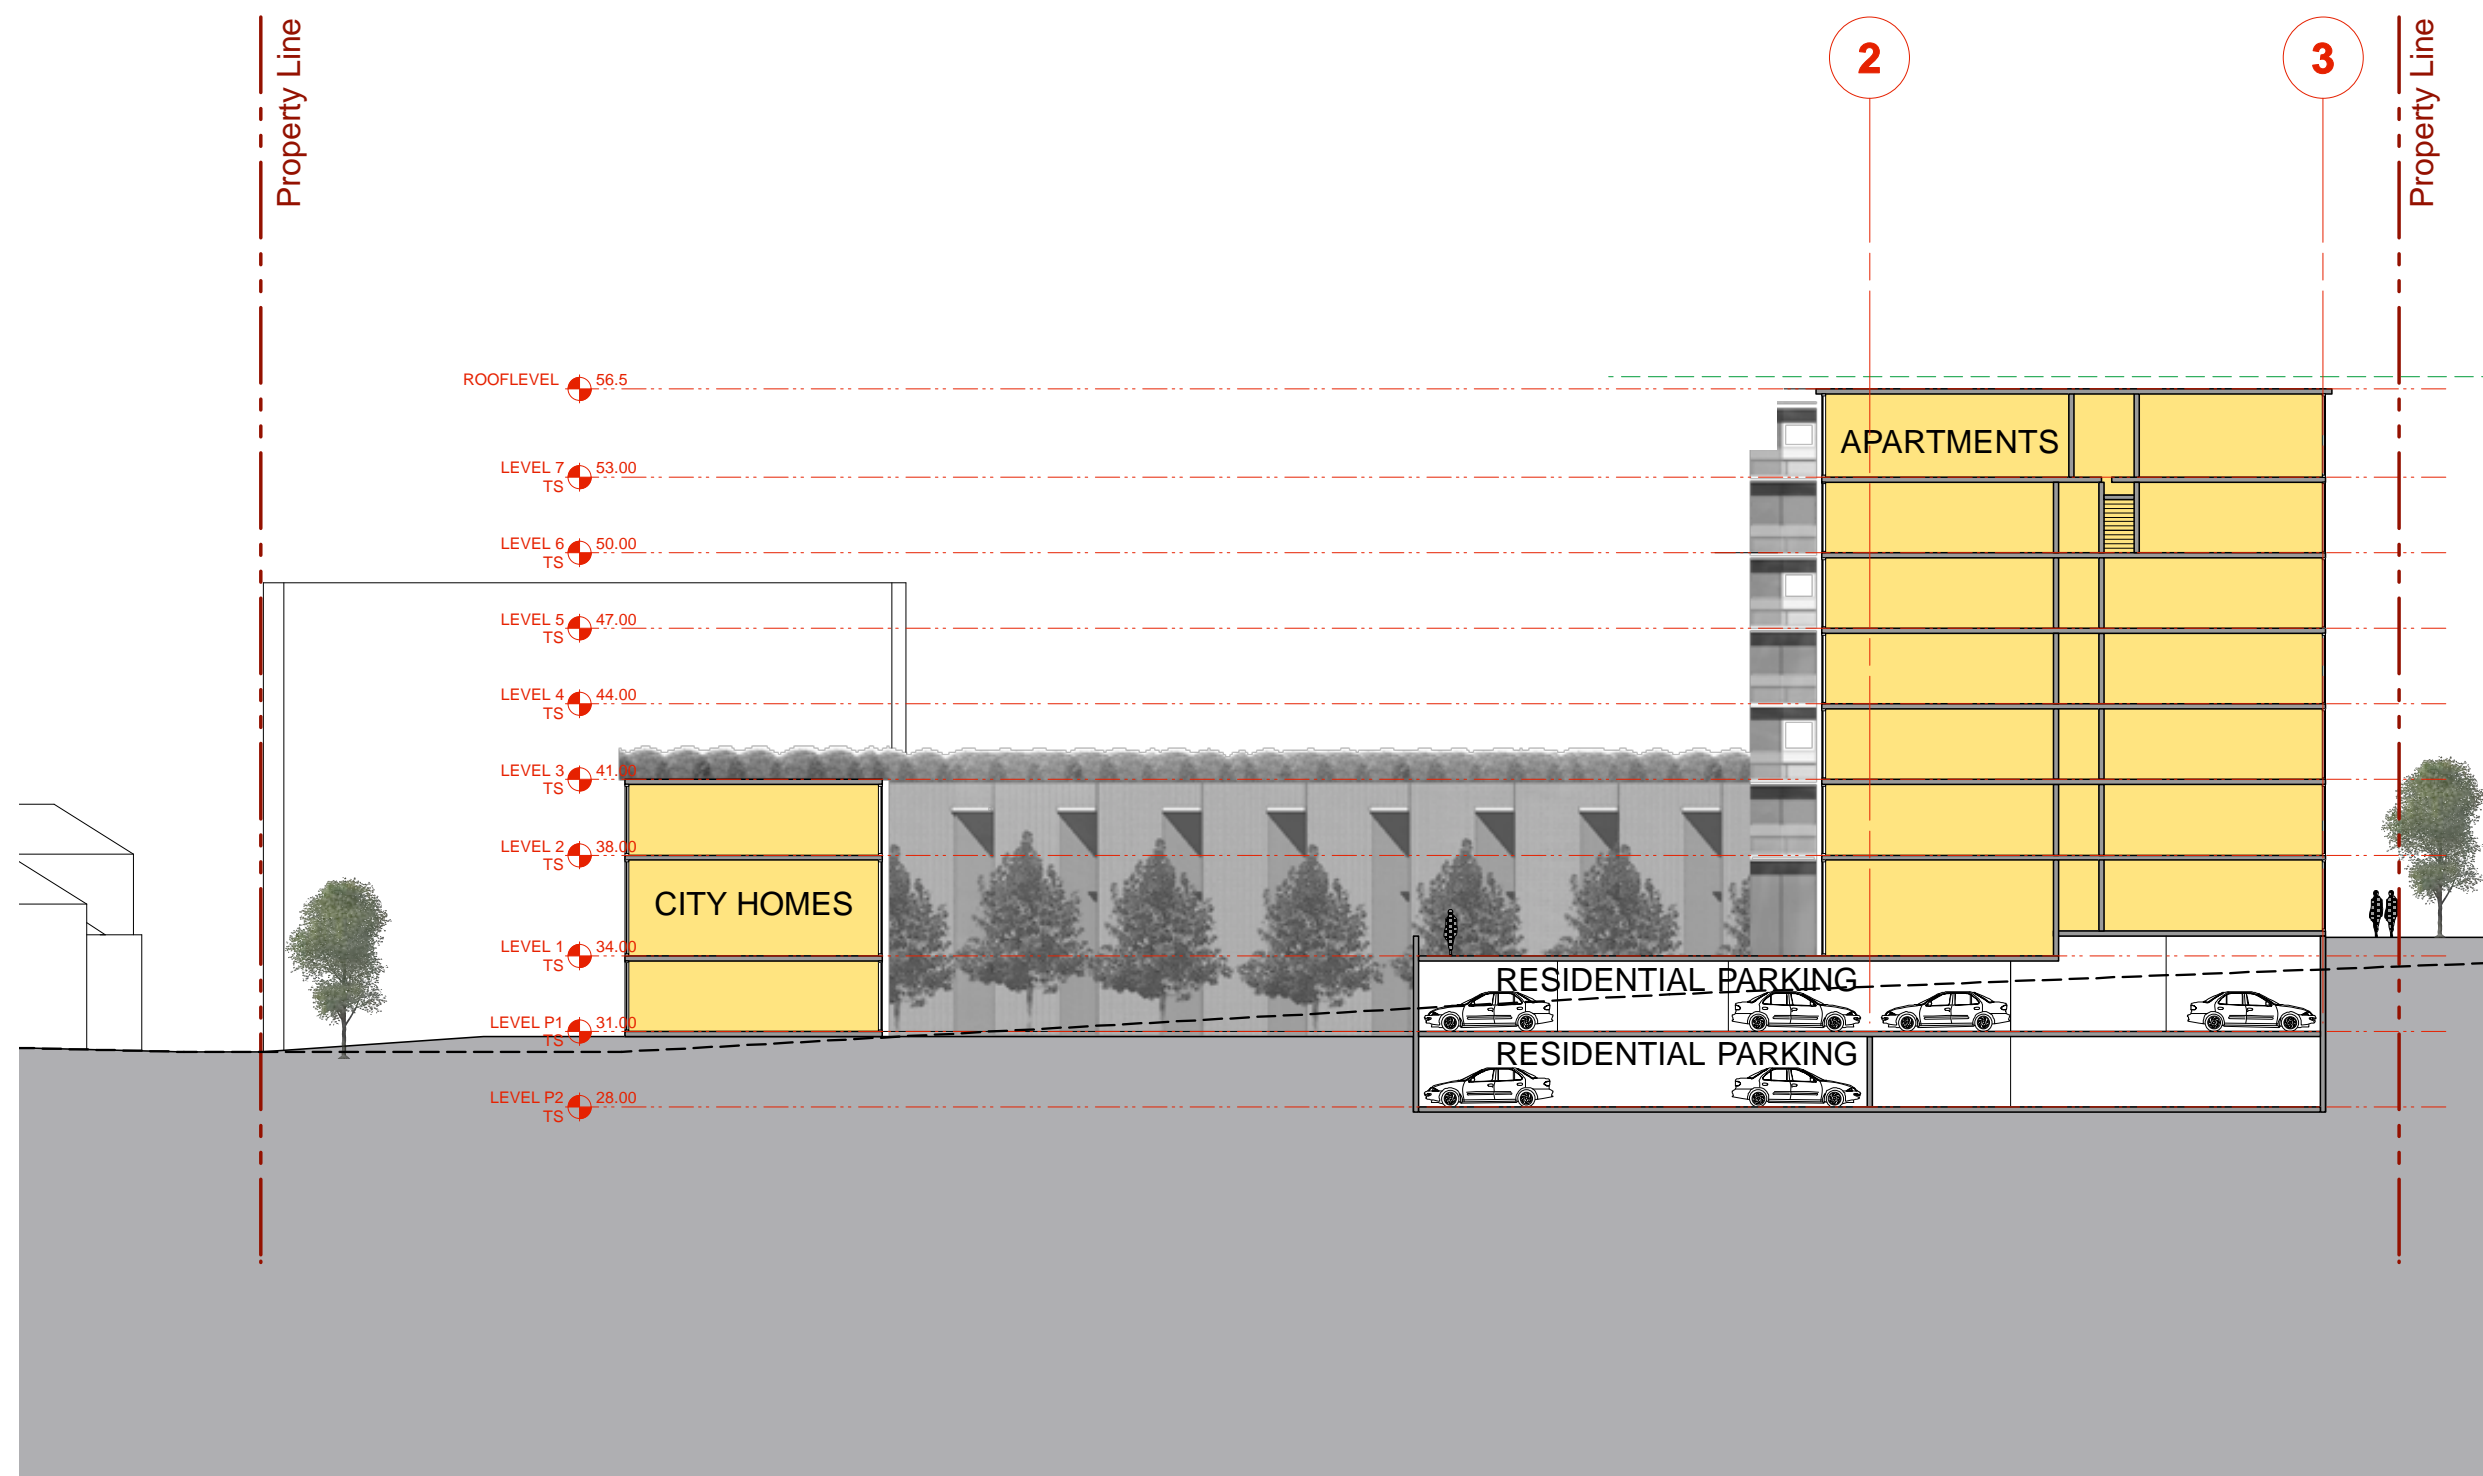

BLOCK D

BLOCK A

EAST-WEST SECTION THROUGH BLOCKS A&D
SCALE: 1:300

BLOCK C

BLOCK B

EAST-WEST SECTION THROUGH BLOCKS B&C
SCALE: 1:300

ARBUTUS
0627

SITE SECTIONS

1:300 OCT 2010

SHEET

2

DIALOG™

406 - 611 Alexander Street
Vancouver, BC Canada V6A 1E1
T 604.255.1169
F 604.255.1790
E design@designdialog.ca

FORMERLY
HOTSON
BAKKER
BONIFACE
HADEN
architects + urbanists