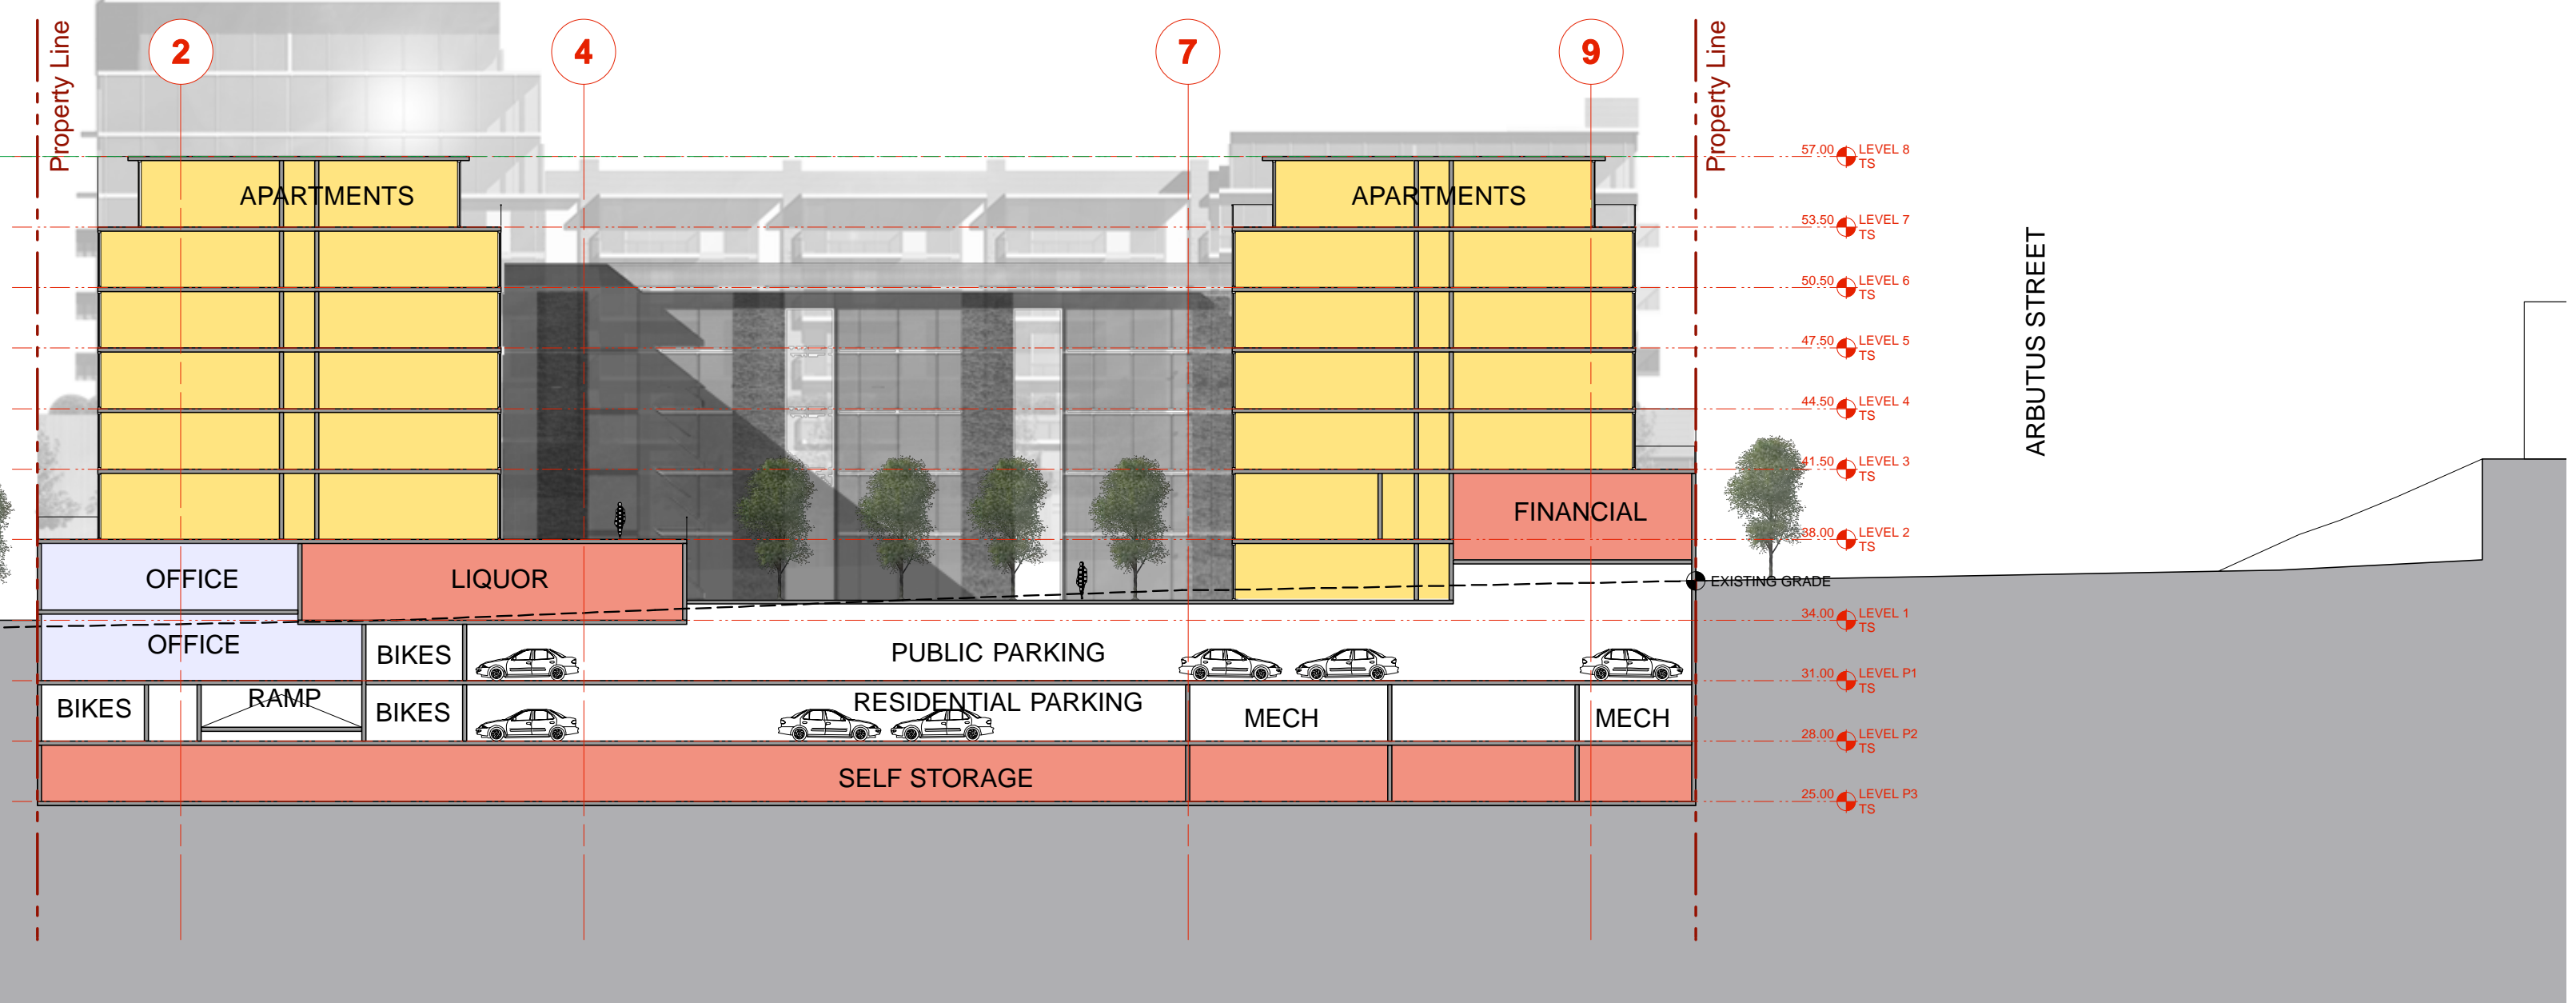

BLOCK D

BLOCK A

EAST-WEST SECTION THROUGH BLOCKS A&D
SCALE: 1:300

BLOCK C

BLOCK B

EAST-WEST SECTION THROUGH BLOCKS B&C
SCALE: 1:300

ARBUTUS
0627

SITE SECTIONS

1:300 OCT 2010

SHEET

2

DIALOG™

406 - 611 Alexander Street
Vancouver, BC Canada V6A 1E1
T 604.255.1169
F 604.255.1790
E design@designdialog.ca

FORMERLY
HOTSON
BAKKER
BONIFACE
HADEN
architects + urbanists