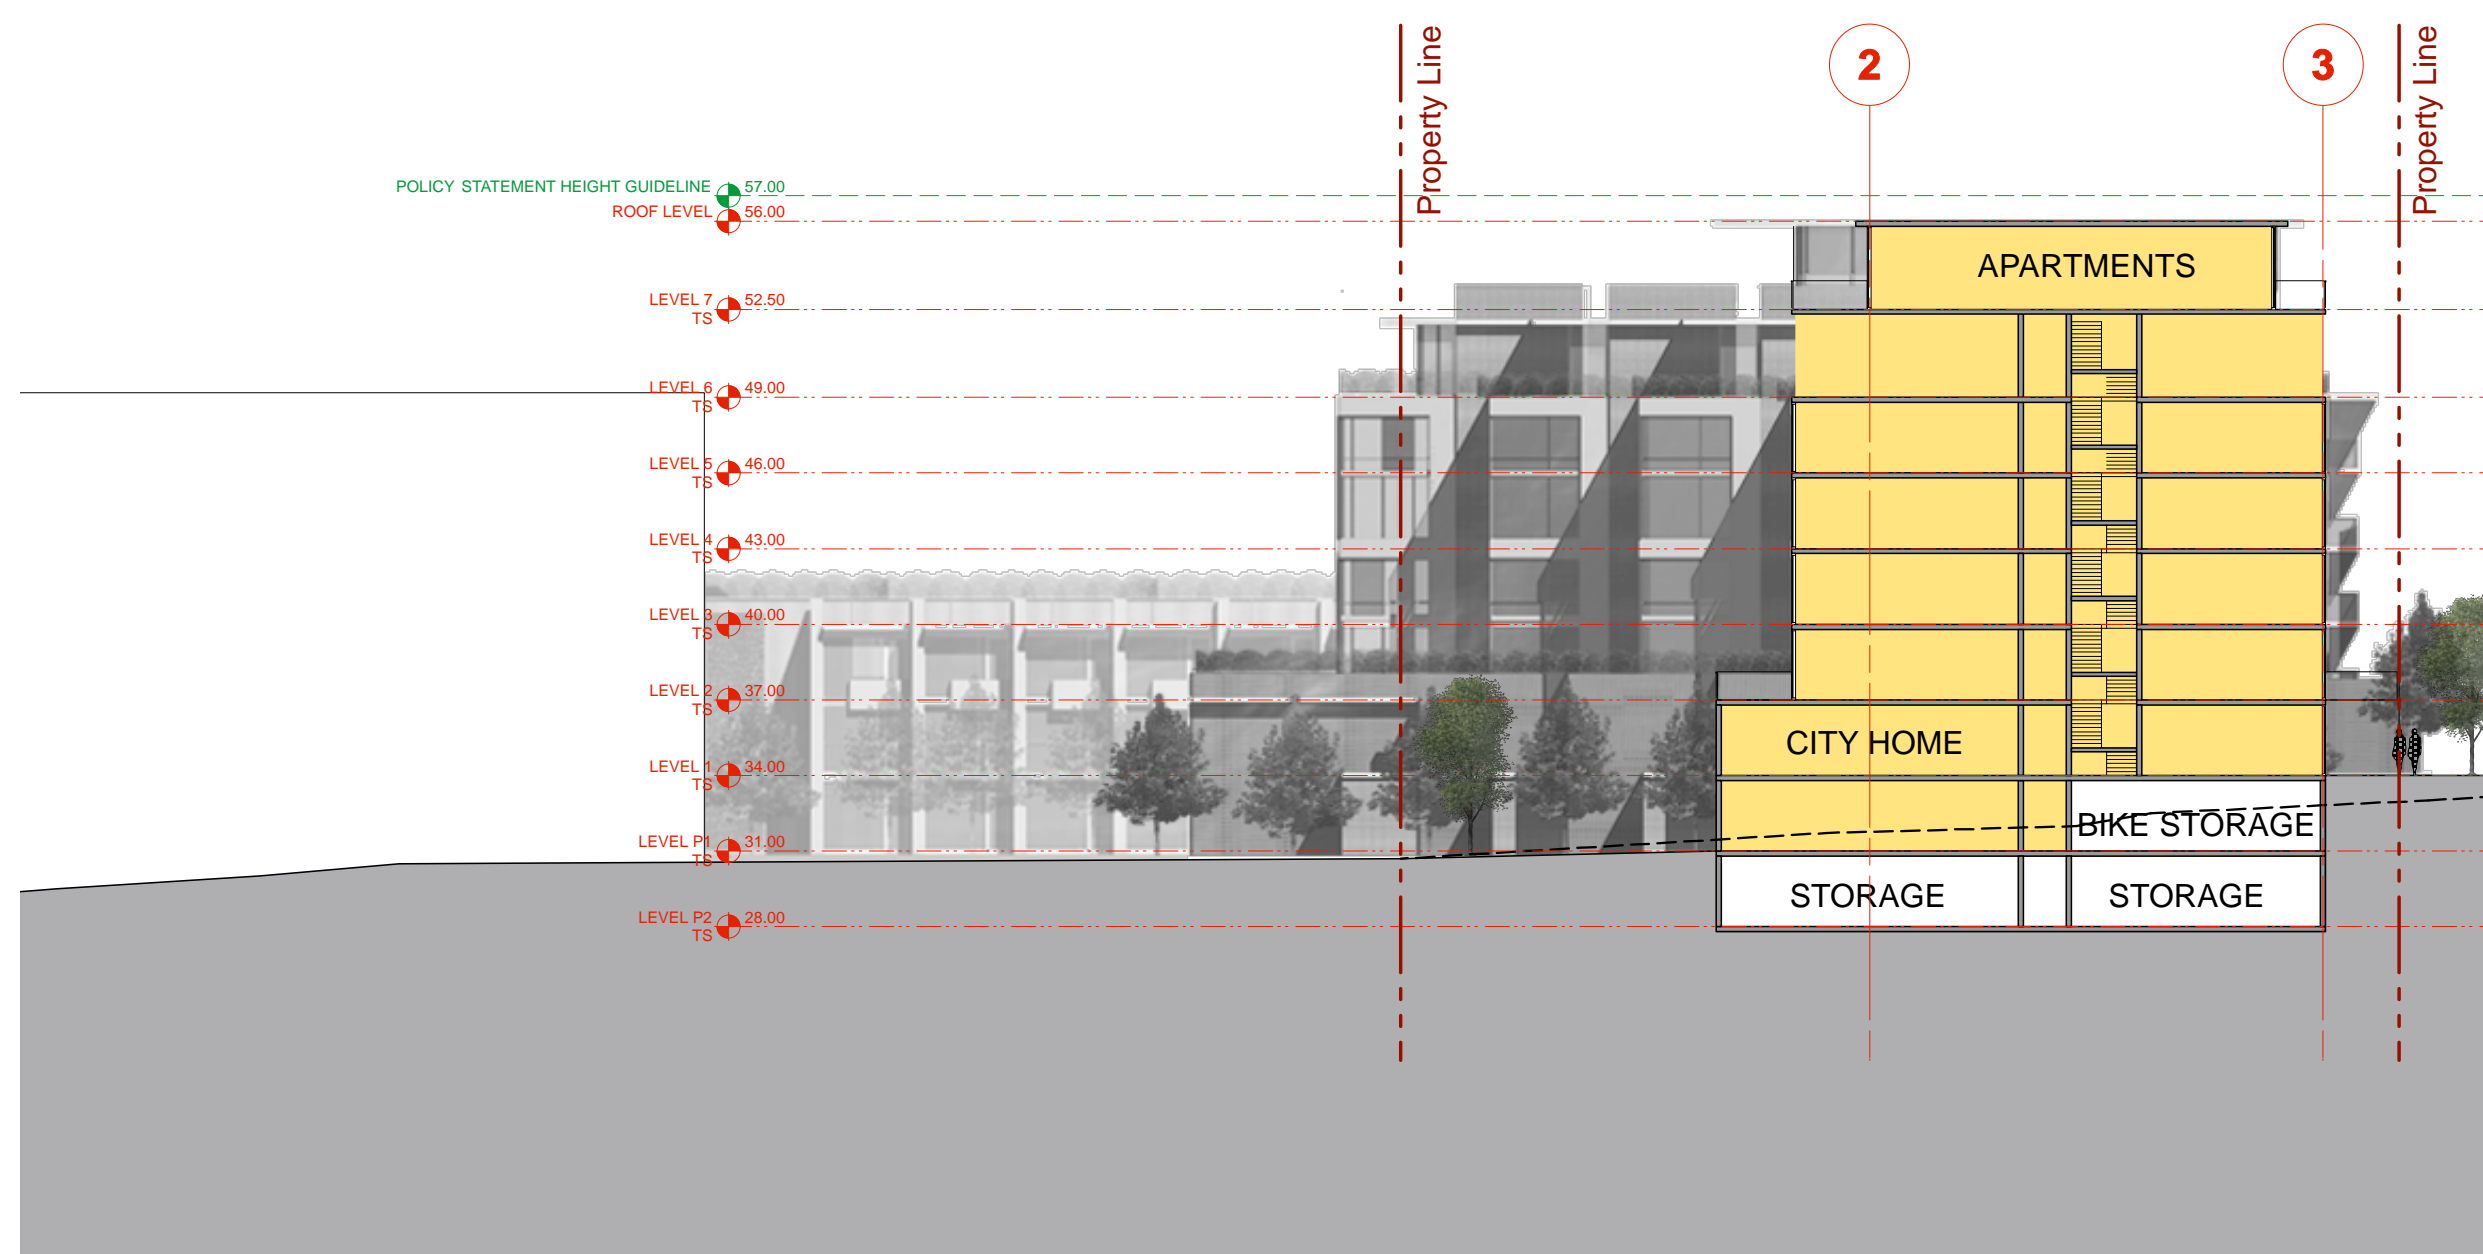

BLOCK D

BLOCK A

EAST-WEST SECTION THROUGH BLOCKS A&D
SCALE: 1:300

BLOCK C

BLOCK B

EAST-WEST SECTION THROUGH BLOCKS B&C
SCALE: 1:300

ARBUTUS
0627

SITE SECTIONS

1:300 OCT 2010

SHEET

2

DIALOG™

406 - 611 Alexander Street
Vancouver, BC Canada V6A 1E1
T 604.255.1169
F 604.255.1790
E design@designdialog.ca

FORMERLY
HOTSON
BAKKER
BONIFACE
HADEN
architects + urbanists