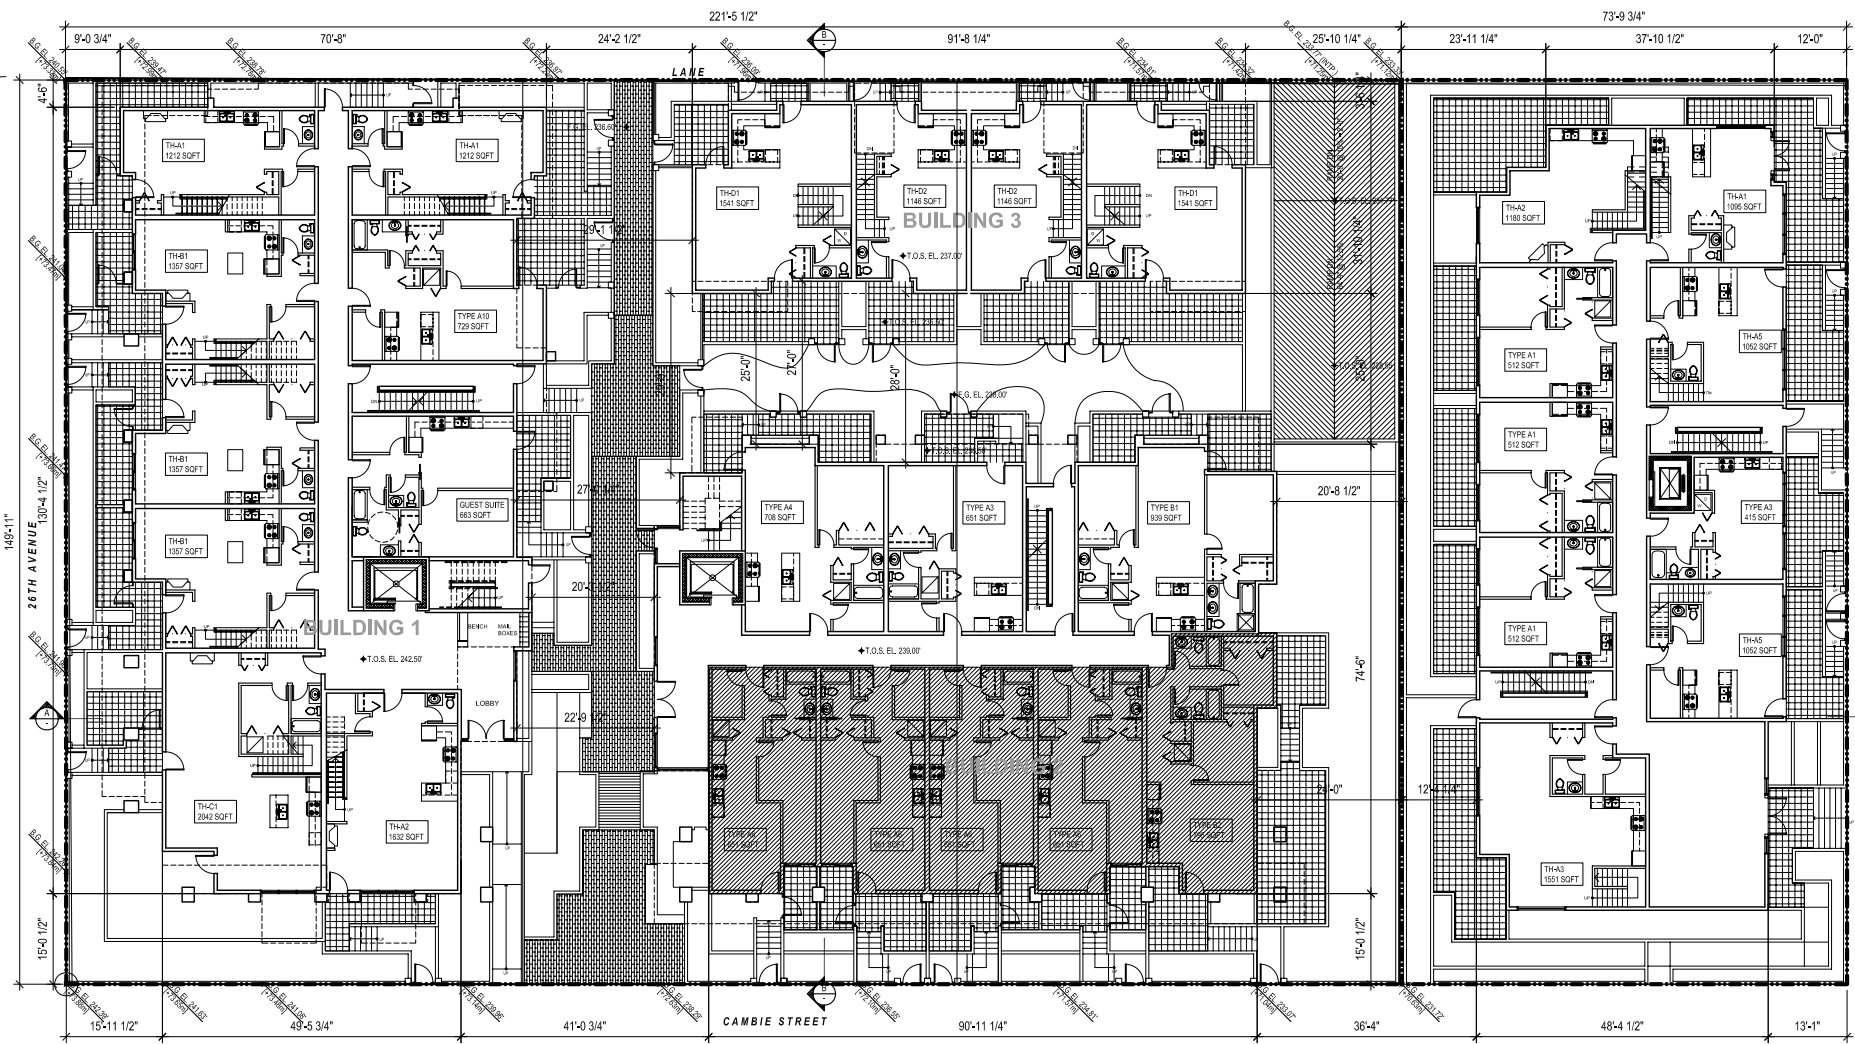

WEST 26 AVE.

WEST KING EDWARD AVE.

CAMBIE STREET

F. ADAB ARCHITECTS INC.

130-1000 ROOSEVELT CRESCENT NORTH VANCOUVER, BC, V7P 3R4
 TEL: 604-987-3003

THESE DRAWINGS ARE PRELIMINARY AND ONLY INDICATIVE OF THE DEVELOPMENT THAT CAN BE PROPOSED TO THE CITY OF VANCOUVER. THEY HAVE NOT BEEN REVIEWED BY THE AUTHORITY HAVING JURISDICTION THEREFORE THE DESIGN SHOWN ON THEM CAN CHANGE SUBSTANTIALLY ALONG WITH THE DATA.

26TH AVE & CAMBIE

SITE PLAN

SCALE: 1/64"=1'-0"
 DATE: NOV 15, 2012
 RE-ZONING APPLICATION

A-1.1