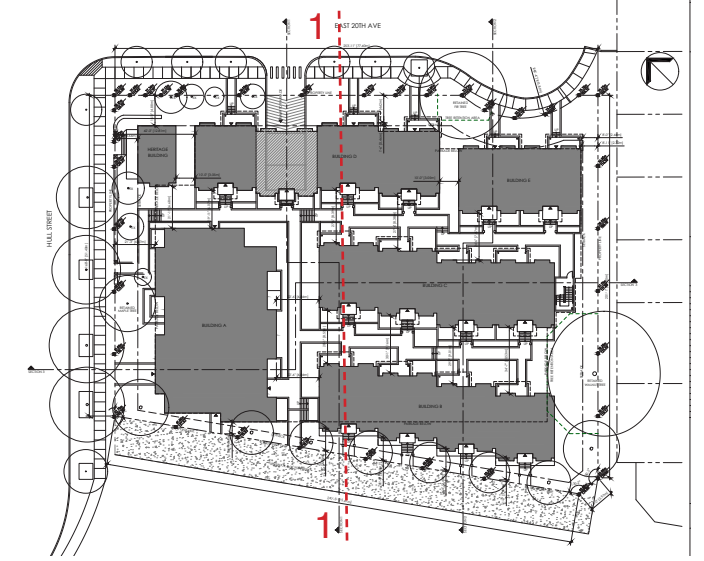

Site Sections

Site Sections

WENSLEY ARCHITECTURE LTD

HULL STREET RESIDENTIAL

PROJECT: 1605

SECTION 2

27 JULY, 2017
SCALE 1/16"=1'-0"

Site Sections

WENSLEY ARCHITECTURE LTD

HULL STREET RESIDENTIAL

PROJECT: 1605

SECTION 3

27 JULY, 2017
SCALE 1/16"=1'-0"