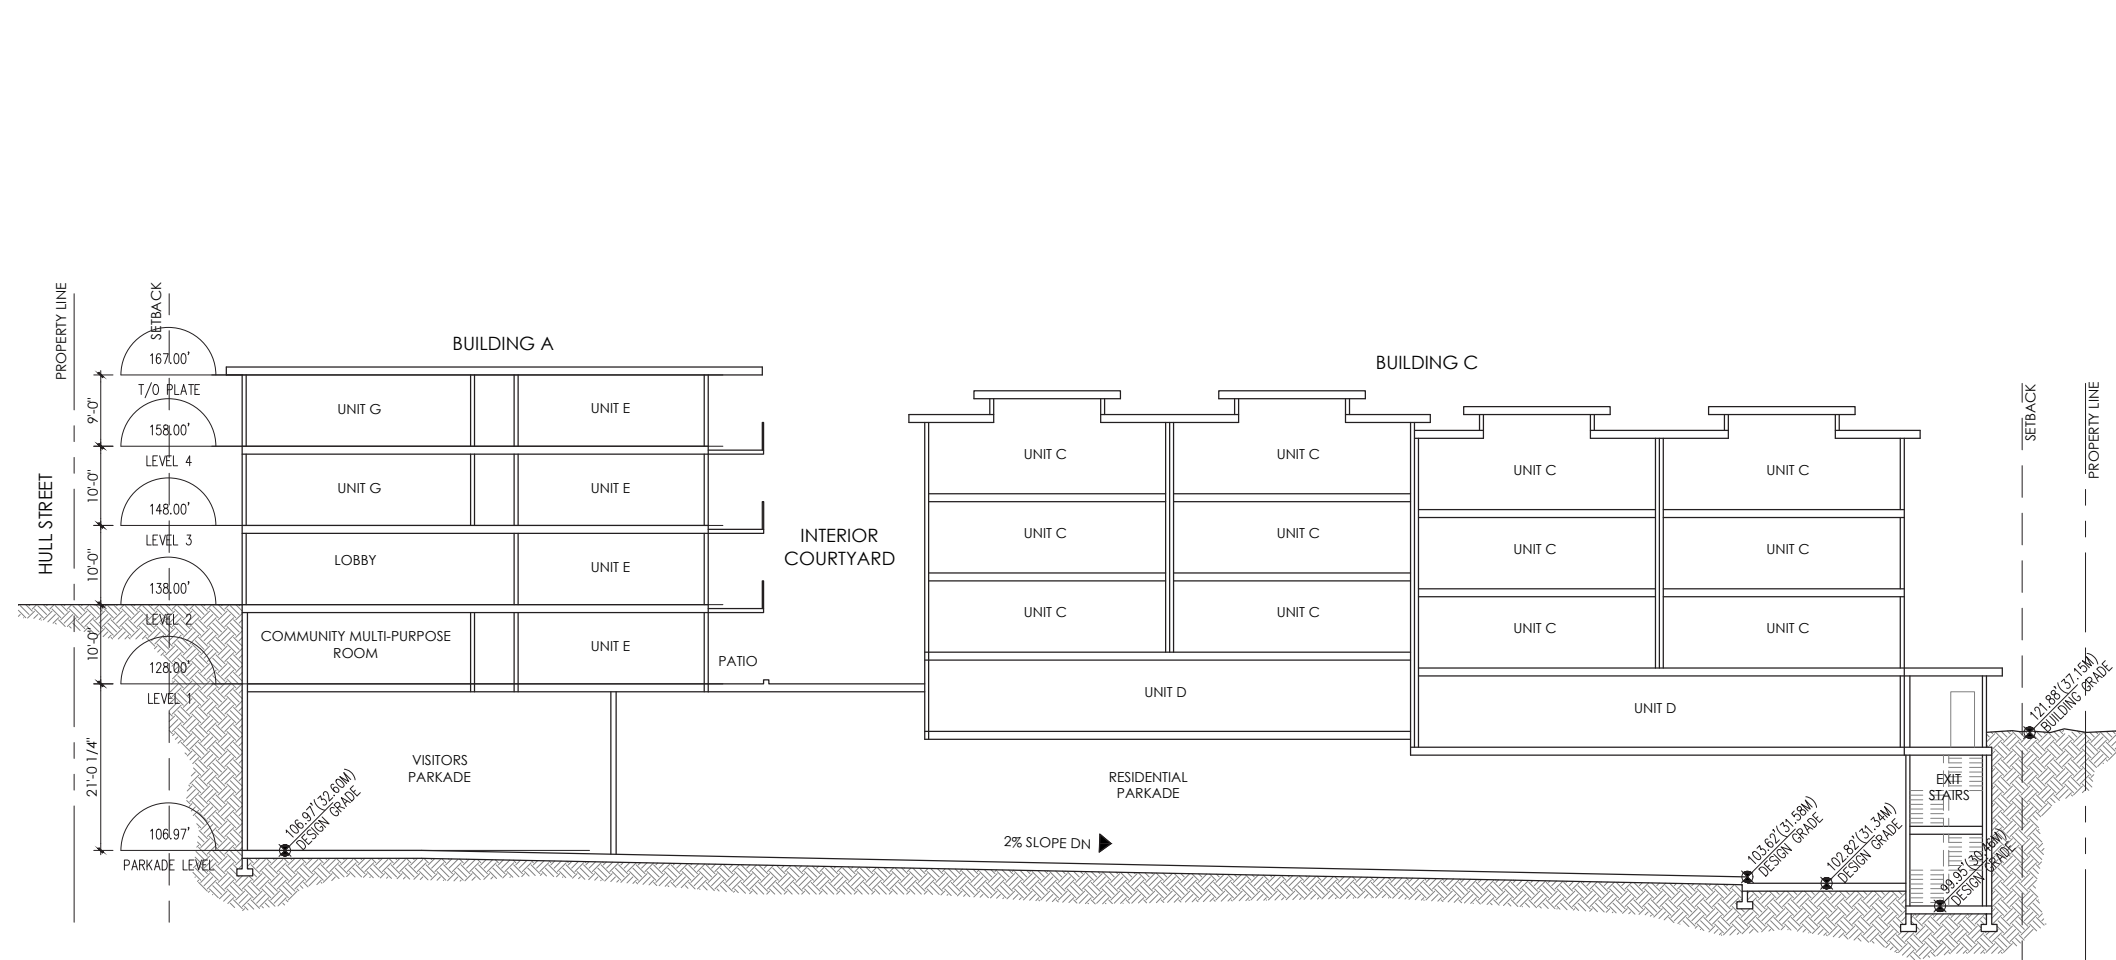

Site Sections

Site Sections

WENSLEY ARCHITECTURE LTD

HULL STREET RESIDENTIAL

PROJECT: 1605

SECTION 2

27 JULY, 2017
SCALE 1/16"=1'-0"

Site Sections

WENSLEY ARCHITECTURE LTD

HULL STREET RESIDENTIAL

PROJECT: 1605

SECTION 3

27 JULY, 2017
SCALE 1/16"=1'-0"