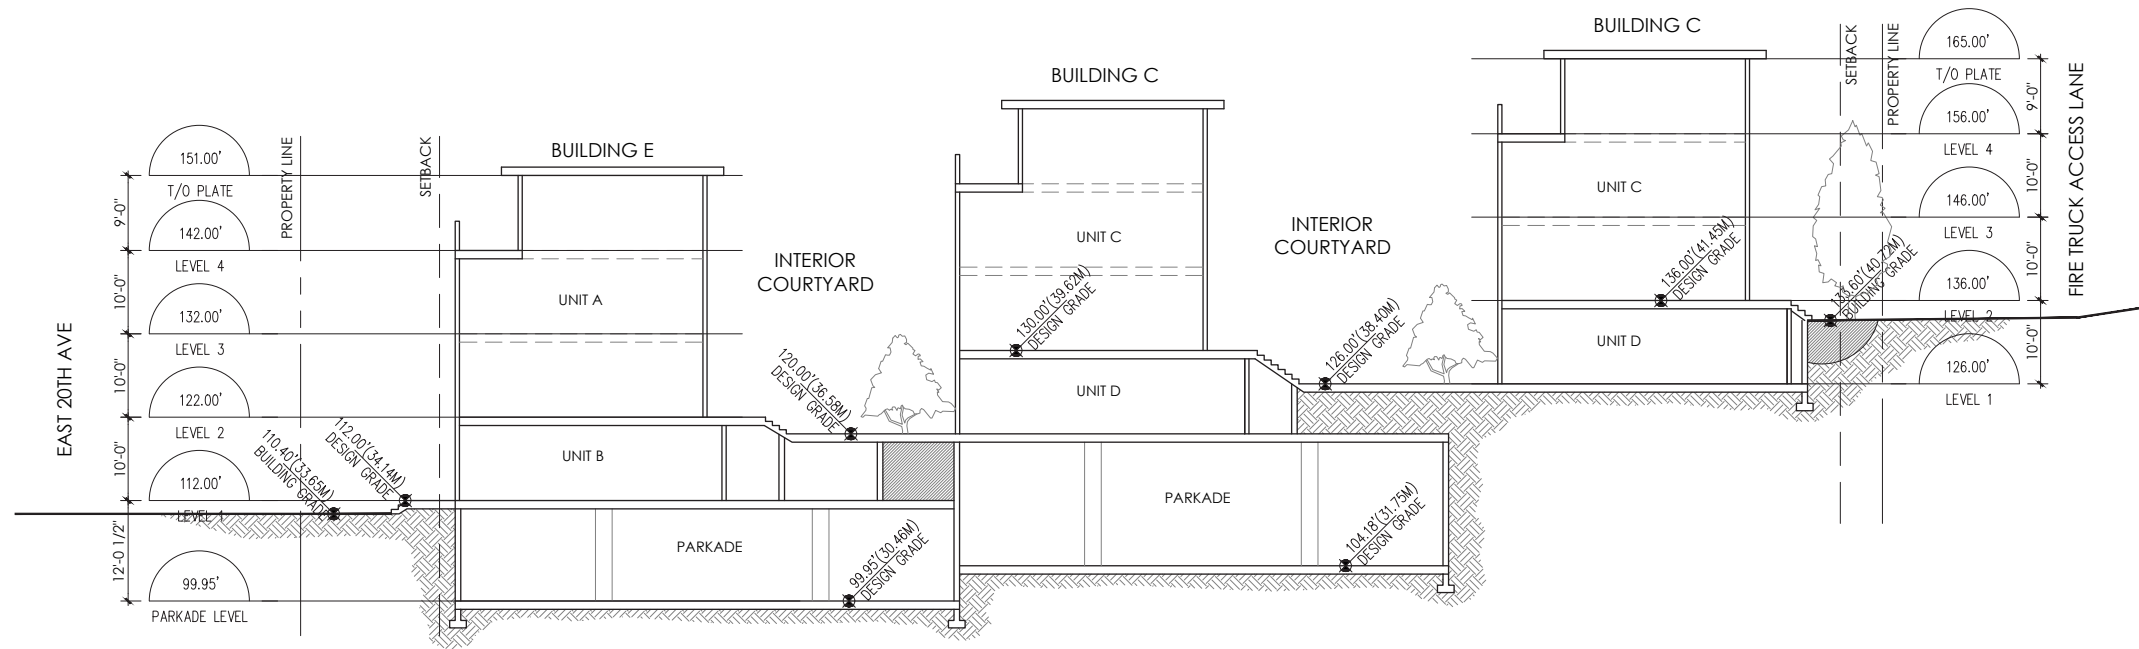

Site Sections

Site Sections

WENSLEY ARCHITECTURE LTD

HULL STREET RESIDENTIAL

PROJECT: 1605

SECTION 2

27 JULY, 2017
SCALE 1/16"=1'-0"

Site Sections

WENSLEY ARCHITECTURE LTD

HULL STREET RESIDENTIAL

PROJECT: 1605

SECTION 3

27 JULY, 2017
SCALE 1/16"=1'-0"