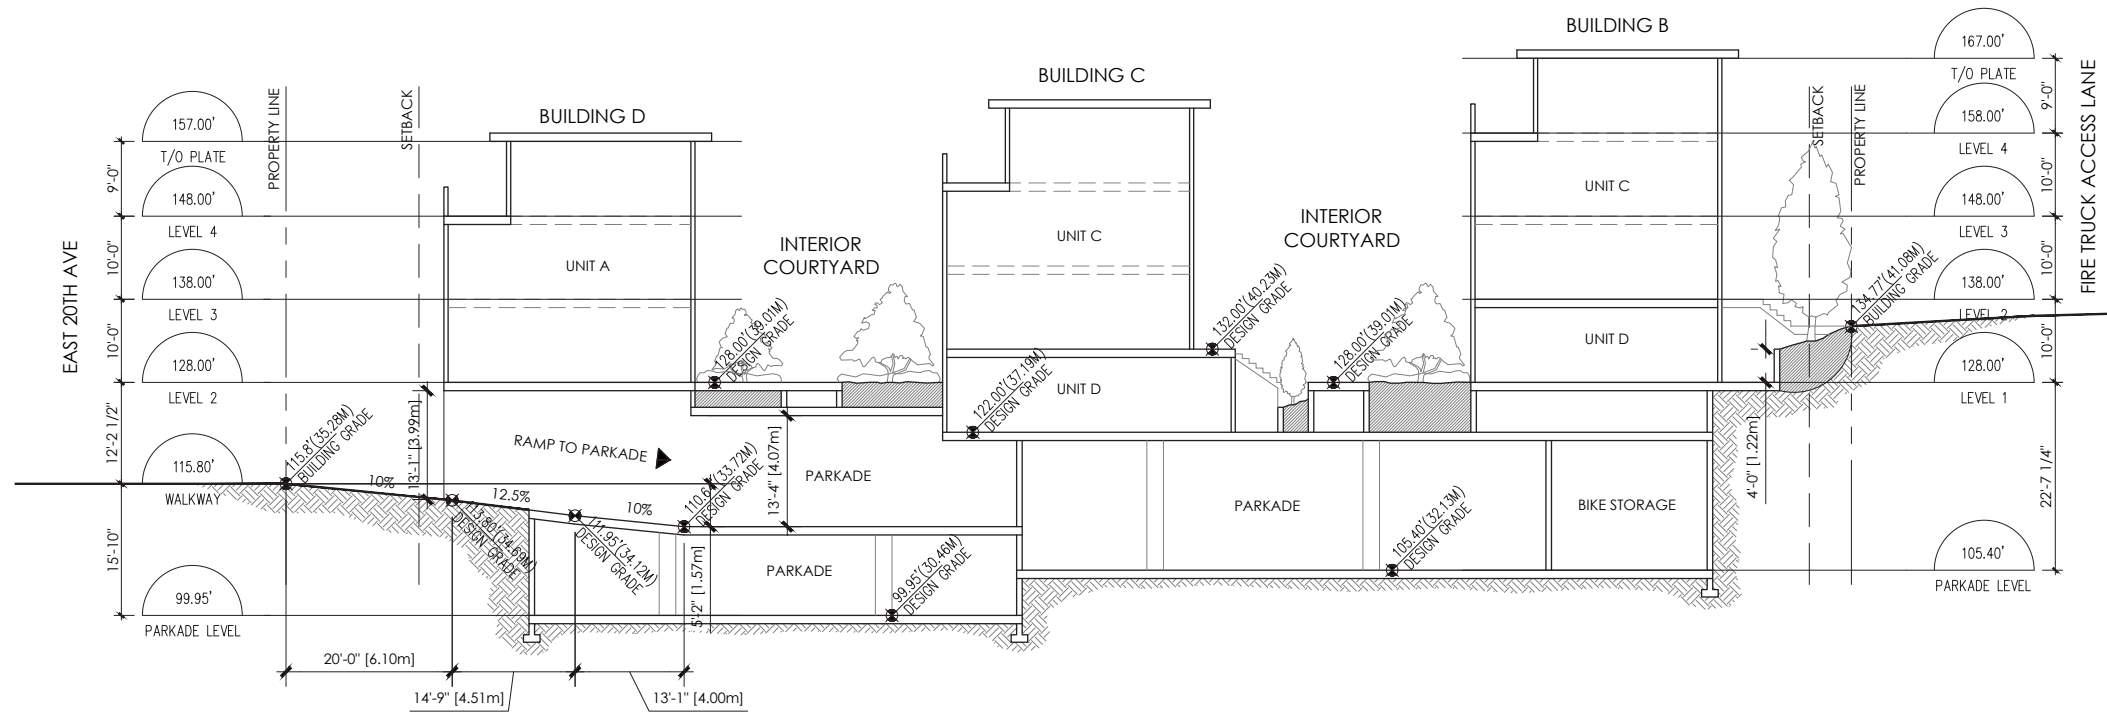

Site Sections

Site Sections

WENSLEY ARCHITECTURE LTD

HULL STREET RESIDENTIAL

PROJECT: 1605

SECTION 2

27 JULY, 2017
SCALE 1/16"=1'-0"

Site Sections

WENSLEY ARCHITECTURE LTD

HULL STREET RESIDENTIAL

PROJECT: 1605

SECTION 3

27 JULY, 2017
SCALE 1/16"=1'-0"