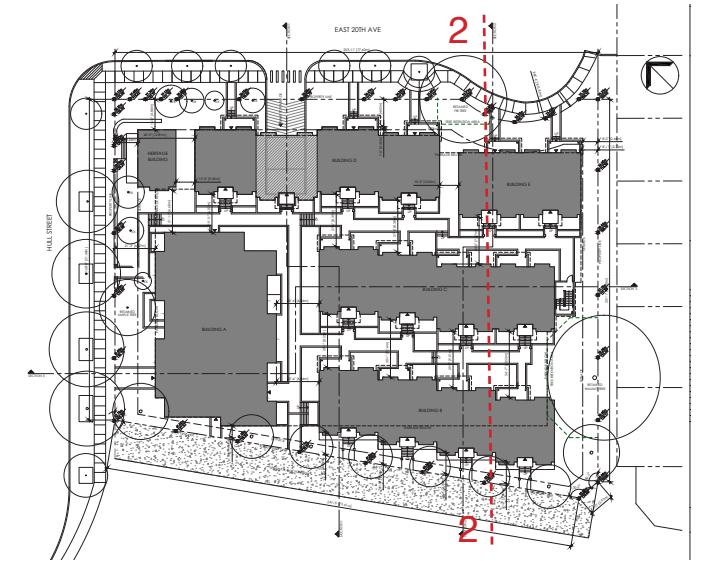

Site Sections

Site Sections

WENSLEY ARCHITECTURE LTD

HULL STREET RESIDENTIAL

PROJECT: 1605

SECTION 2

27 JULY, 2017
SCALE 1/16"=1'-0"

Site Sections

WENSLEY ARCHITECTURE LTD

HULL STREET RESIDENTIAL

PROJECT: 1605

SECTION 3

27 JULY, 2017
SCALE 1/16"=1'-0"