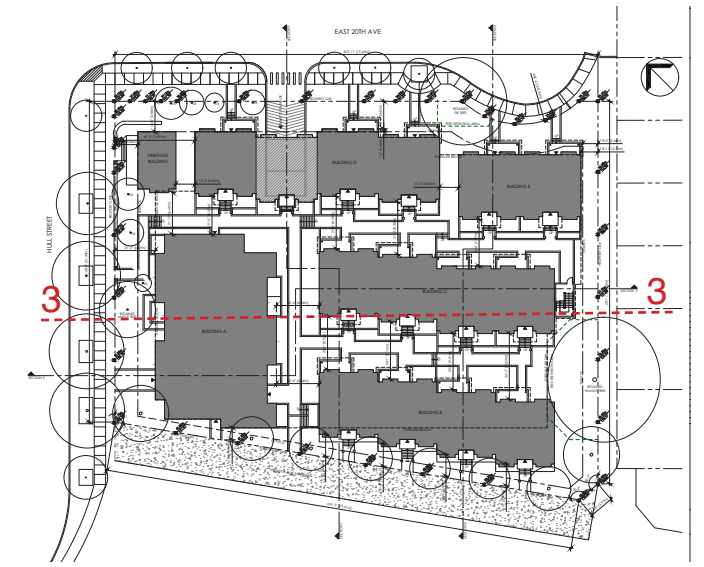

Site Sections

Site Sections

WENSLEY ARCHITECTURE LTD

HULL STREET RESIDENTIAL

PROJECT: 1605

SECTION 2

27 JULY, 2017
SCALE 1/16"=1'-0"

Site Sections

WENSLEY ARCHITECTURE LTD

HULL STREET RESIDENTIAL

PROJECT: 1605

SECTION 3

27 JULY, 2017
SCALE 1/16"=1'-0"