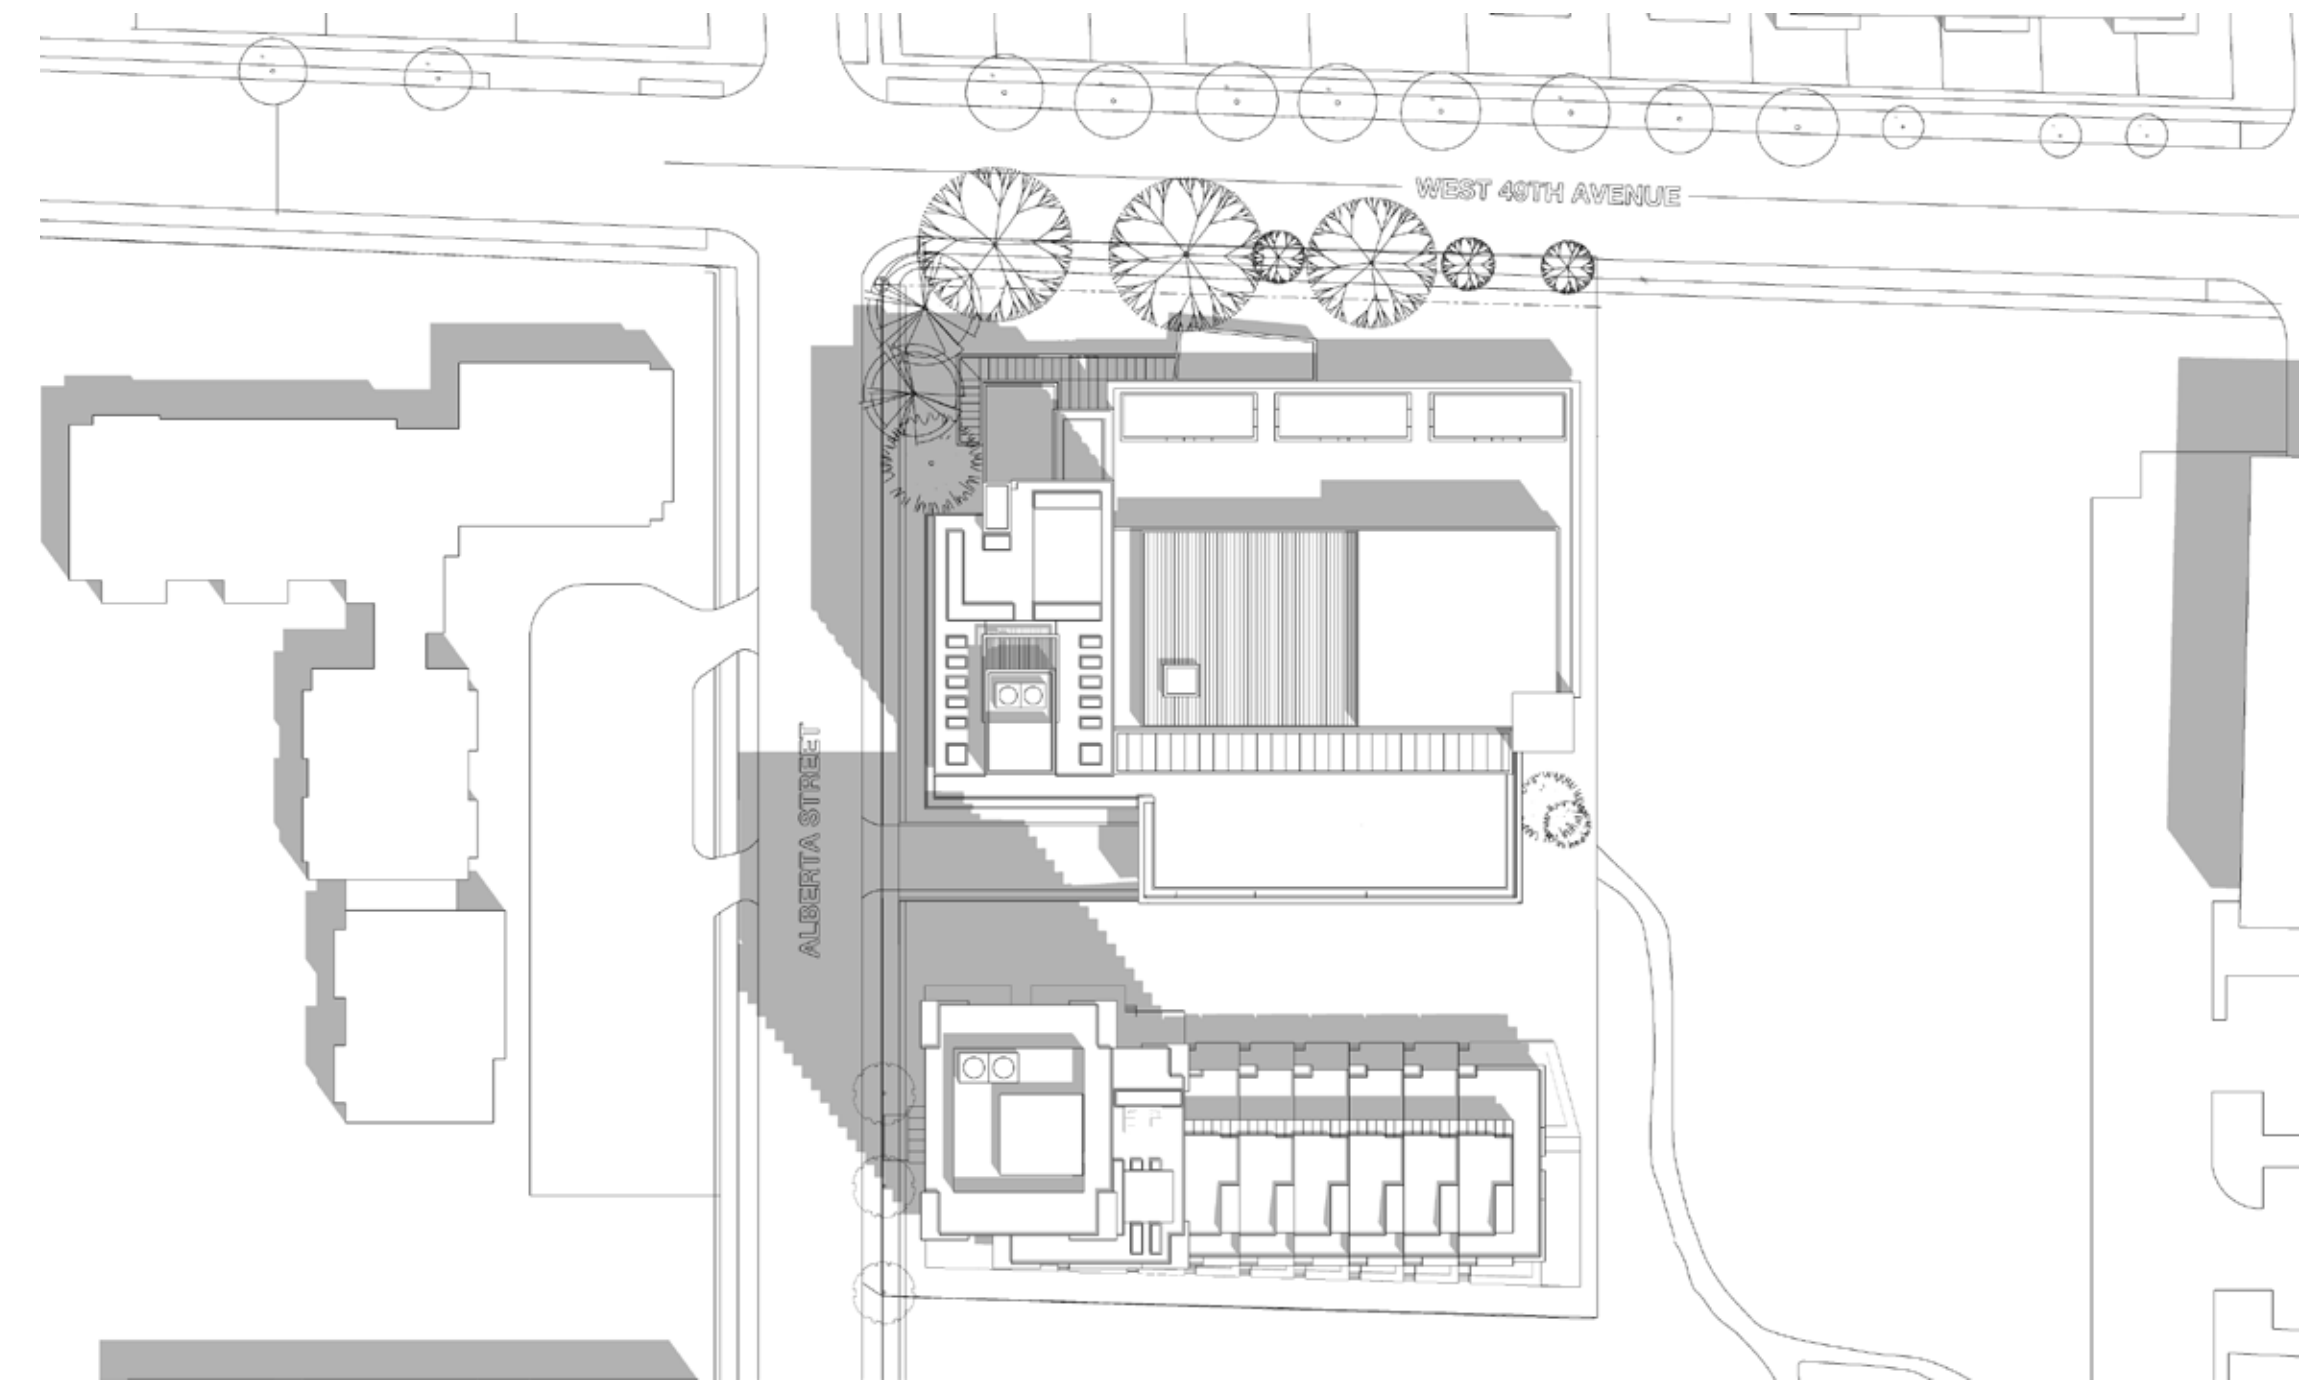

5.0 ARCHITECTURAL DRAWINGS

3D VIEWS (WITH FUTURE EXPANSION)

SUMMER SOLSTICE - 10 am (UTC - 7:00 hrs Daylight Saving Time)

SUMMER SOLSTICE - 12 pm (UTC - 7:00 hrs Daylight Saving Time)

SUMMER SOLSTICE - 2 pm (UTC - 7:00 hrs Daylight Saving Time)

SUMMER SOLSTICE - 4 pm (UTC - 7:00 hrs Daylight Saving Time)

5.0 ARCHITECTURAL DRAWINGS

3D VIEWS (WITH FUTURE EXPANSION)

WINTER SOLSTICE - 10 am (UTC -8hrs Standard Time)

WINTER SOLSTICE - 12 pm (UTC -8hrs Standard Time)

WINTER SOLSTICE - 2 pm (UTC -8hrs Standard Time)

WINTER SOLSTICE - 4 pm (UTC -8hrs Standard Time)

5.0 ARCHITECTURAL DRAWINGS

3D VIEWS (WITH FUTURE EXPANSION)

EQUINOX - 10 am (UTC - 7:00 hrs Daylight Saving Time)

EQUINOX - 12 pm (UTC - 7:00 hrs Daylight Saving Time)

EQUINOX - 2 pm (UTC - 7:00 hrs Daylight Saving Time)

EQUINOX - 4 pm (UTC - 7:00 hrs Daylight Saving Time)

5.0 ARCHITECTURAL DRAWINGS

SHADOW STUDIES (CHILDCARE EXTERIOR PLAY AREA)