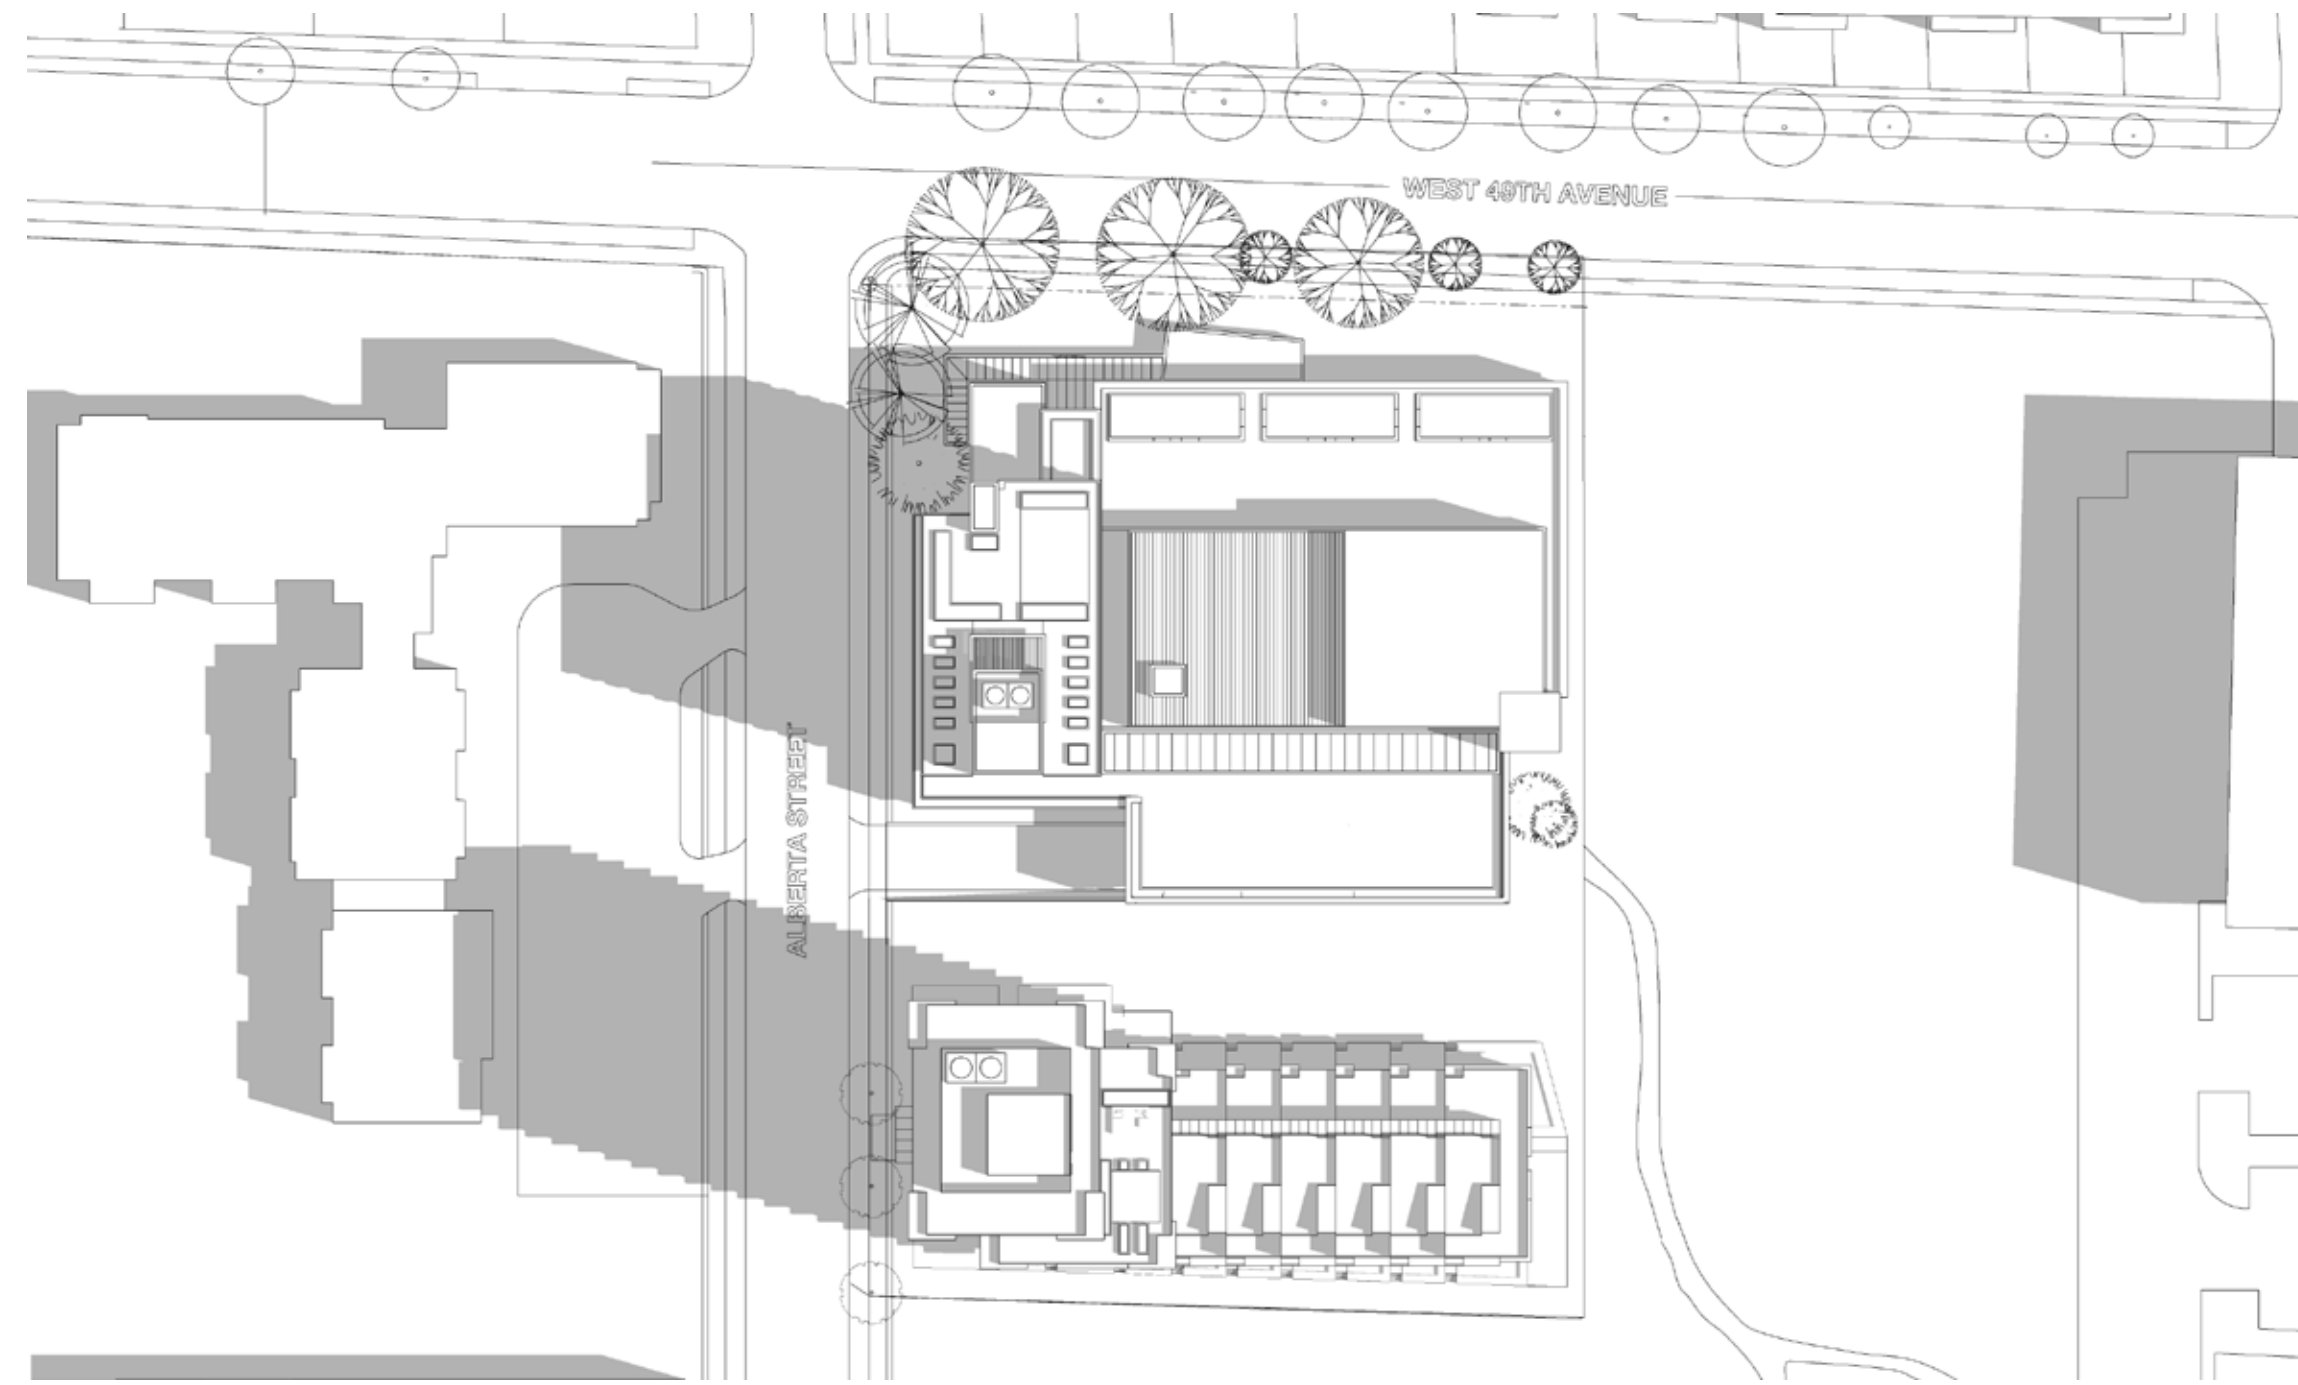

5.0 ARCHITECTURAL DRAWINGS

3D VIEWS (WITH FUTURE EXPANSION)

SUMMER SOLSTICE - 10 am (UTC - 7:00 hrs Daylight Saving Time)

SUMMER SOLSTICE - 12 pm (UTC - 7:00 hrs Daylight Saving Time)

SUMMER SOLSTICE - 2 pm (UTC - 7:00 hrs Daylight Saving Time)

SUMMER SOLSTICE - 4 pm (UTC - 7:00 hrs Daylight Saving Time)

5.0 ARCHITECTURAL DRAWINGS

3D VIEWS (WITH FUTURE EXPANSION)

WINTER SOLSTICE - 10 am (UTC -8hrs Standard Time)

WINTER SOLSTICE - 12 pm (UTC -8hrs Standard Time)

WINTER SOLSTICE - 2 pm (UTC -8hrs Standard Time)

WINTER SOLSTICE - 4 pm (UTC -8hrs Standard Time)

5.0 ARCHITECTURAL DRAWINGS

3D VIEWS (WITH FUTURE EXPANSION)

EQUINOX - 10 am (UTC - 7:00 hrs Daylight Saving Time)

EQUINOX - 12 pm (UTC - 7:00 hrs Daylight Saving Time)

EQUINOX - 2 pm (UTC - 7:00 hrs Daylight Saving Time)

EQUINOX - 4 pm (UTC - 7:00 hrs Daylight Saving Time)

5.0 ARCHITECTURAL DRAWINGS

SHADOW STUDIES (CHILDCARE EXTERIOR PLAY AREA)