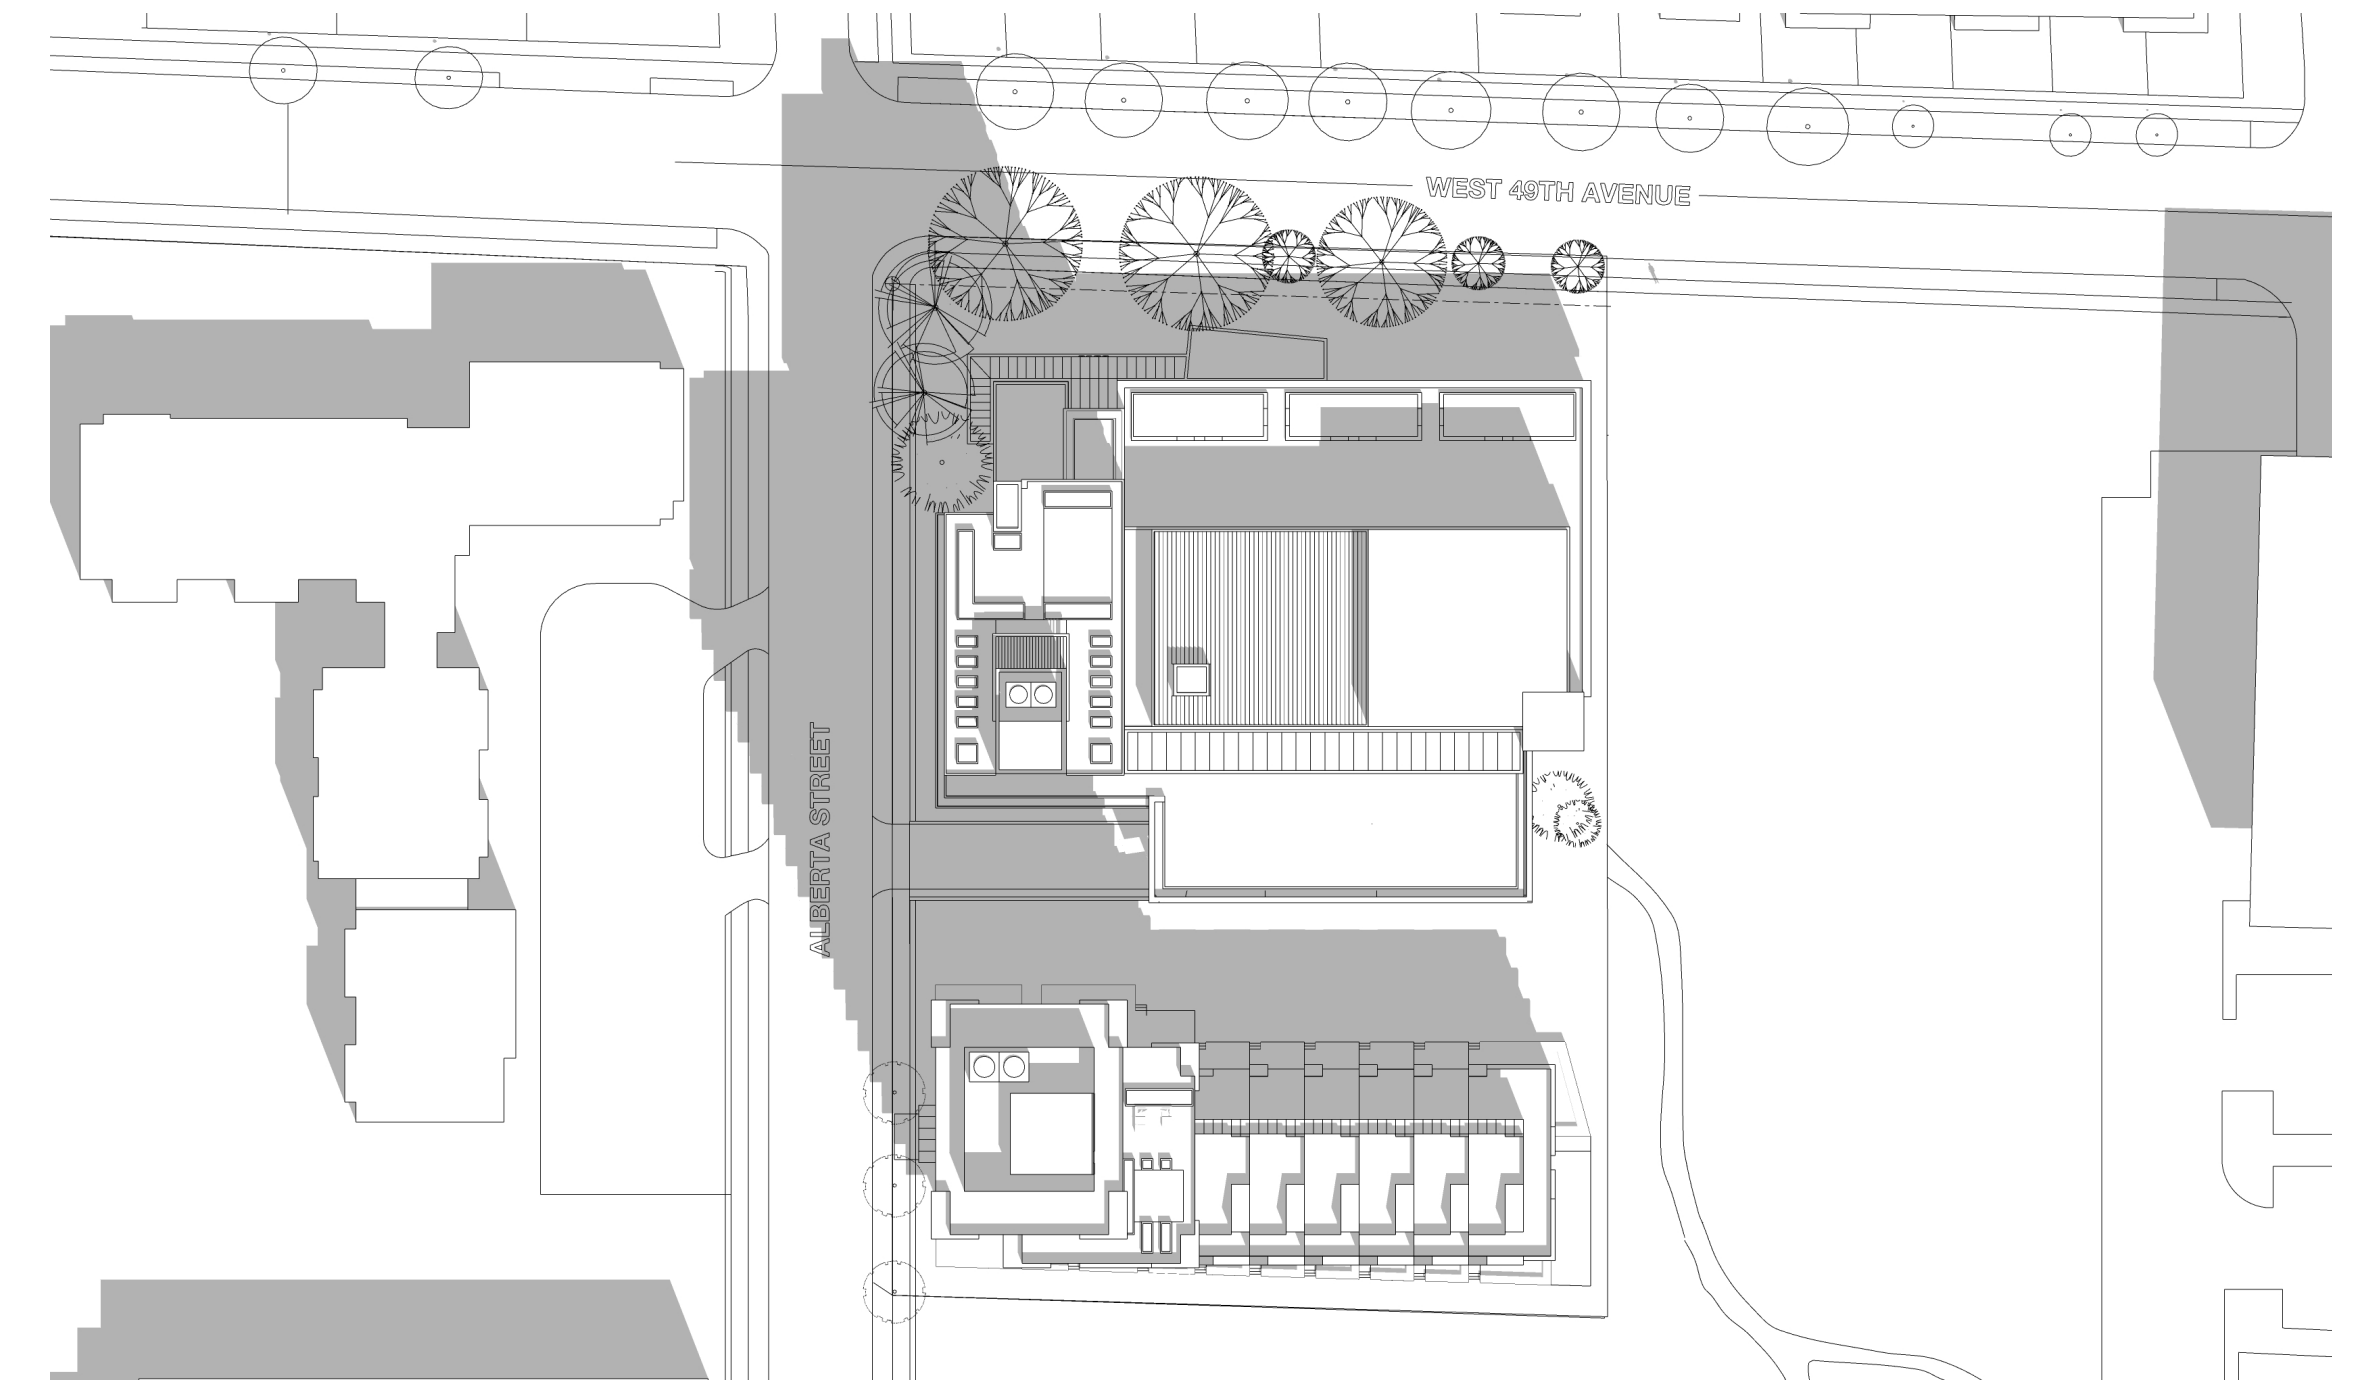

SUMMER SOLSTICE - 4 pm (UTC - 7:00 hrs Daylight Saving Time)

5.0 ARCHITECTURAL DRAWINGS

3D VIEWS (WITH FUTURE EXPANSION)

WINTER SOLSTICE - 10 am (UTC -8hrs Standard Time)

WINTER SOLSTICE - 12 pm (UTC -8hrs Standard Time)

WINTER SOLSTICE - 2 pm (UTC -8hrs Standard Time)

WINTER SOLSTICE - 4 pm (UTC -8hrs Standard Time)

5.0 ARCHITECTURAL DRAWINGS

3D VIEWS (WITH FUTURE EXPANSION)

EQUINOX - 10 am (UTC - 7:00 hrs Daylight Saving Time)

EQUINOX - 12 pm (UTC - 7:00 hrs Daylight Saving Time)

EQUINOX - 2 pm (UTC - 7:00 hrs Daylight Saving Time)

EQUINOX - 4 pm (UTC - 7:00 hrs Daylight Saving Time)

5.0 ARCHITECTURAL DRAWINGS

SHADOW STUDIES (CHILDCARE EXTERIOR PLAY AREA)