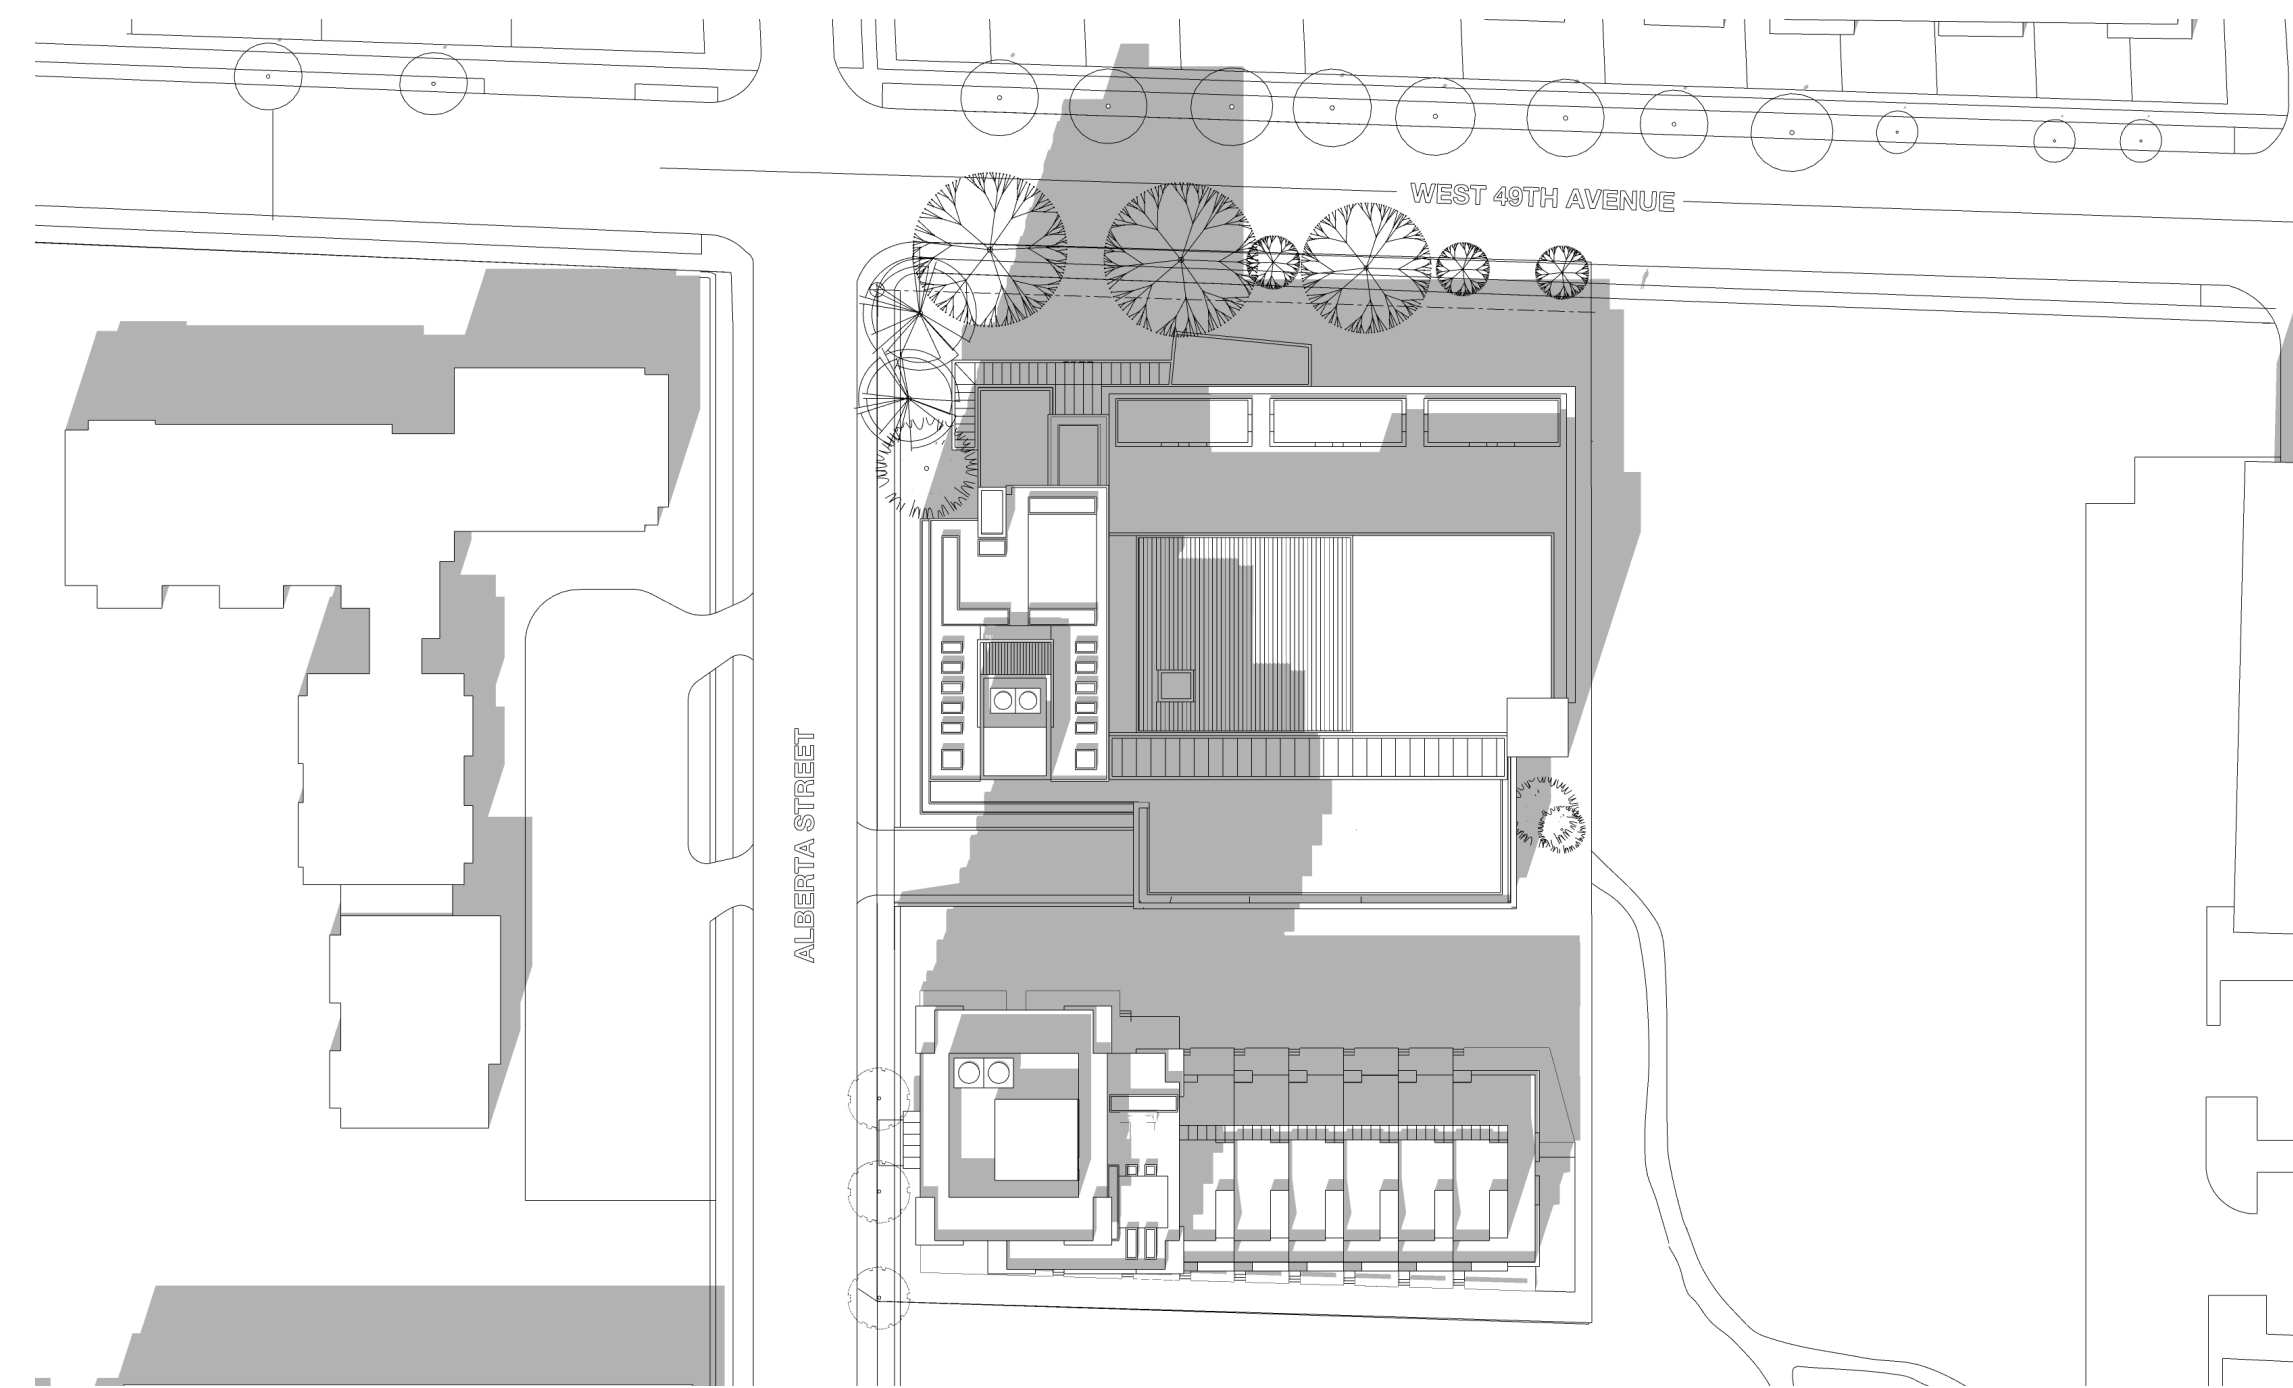

SUMMER SOLSTICE - 4 pm (UTC - 7:00 hrs Daylight Saving Time)

5.0 ARCHITECTURAL DRAWINGS

3D VIEWS (WITH FUTURE EXPANSION)

WINTER SOLSTICE - 10 am (UTC -8hrs Standard Time)

WINTER SOLSTICE - 12 pm (UTC -8hrs Standard Time)

WINTER SOLSTICE - 2 pm (UTC -8hrs Standard Time)

WINTER SOLSTICE - 4 pm (UTC -8hrs Standard Time)

5.0 ARCHITECTURAL DRAWINGS

3D VIEWS (WITH FUTURE EXPANSION)

EQUINOX - 10 am (UTC - 7:00 hrs Daylight Saving Time)

EQUINOX - 12 pm (UTC - 7:00 hrs Daylight Saving Time)

EQUINOX - 2 pm (UTC - 7:00 hrs Daylight Saving Time)

EQUINOX - 4 pm (UTC - 7:00 hrs Daylight Saving Time)

5.0 ARCHITECTURAL DRAWINGS

SHADOW STUDIES (CHILDCARE EXTERIOR PLAY AREA)