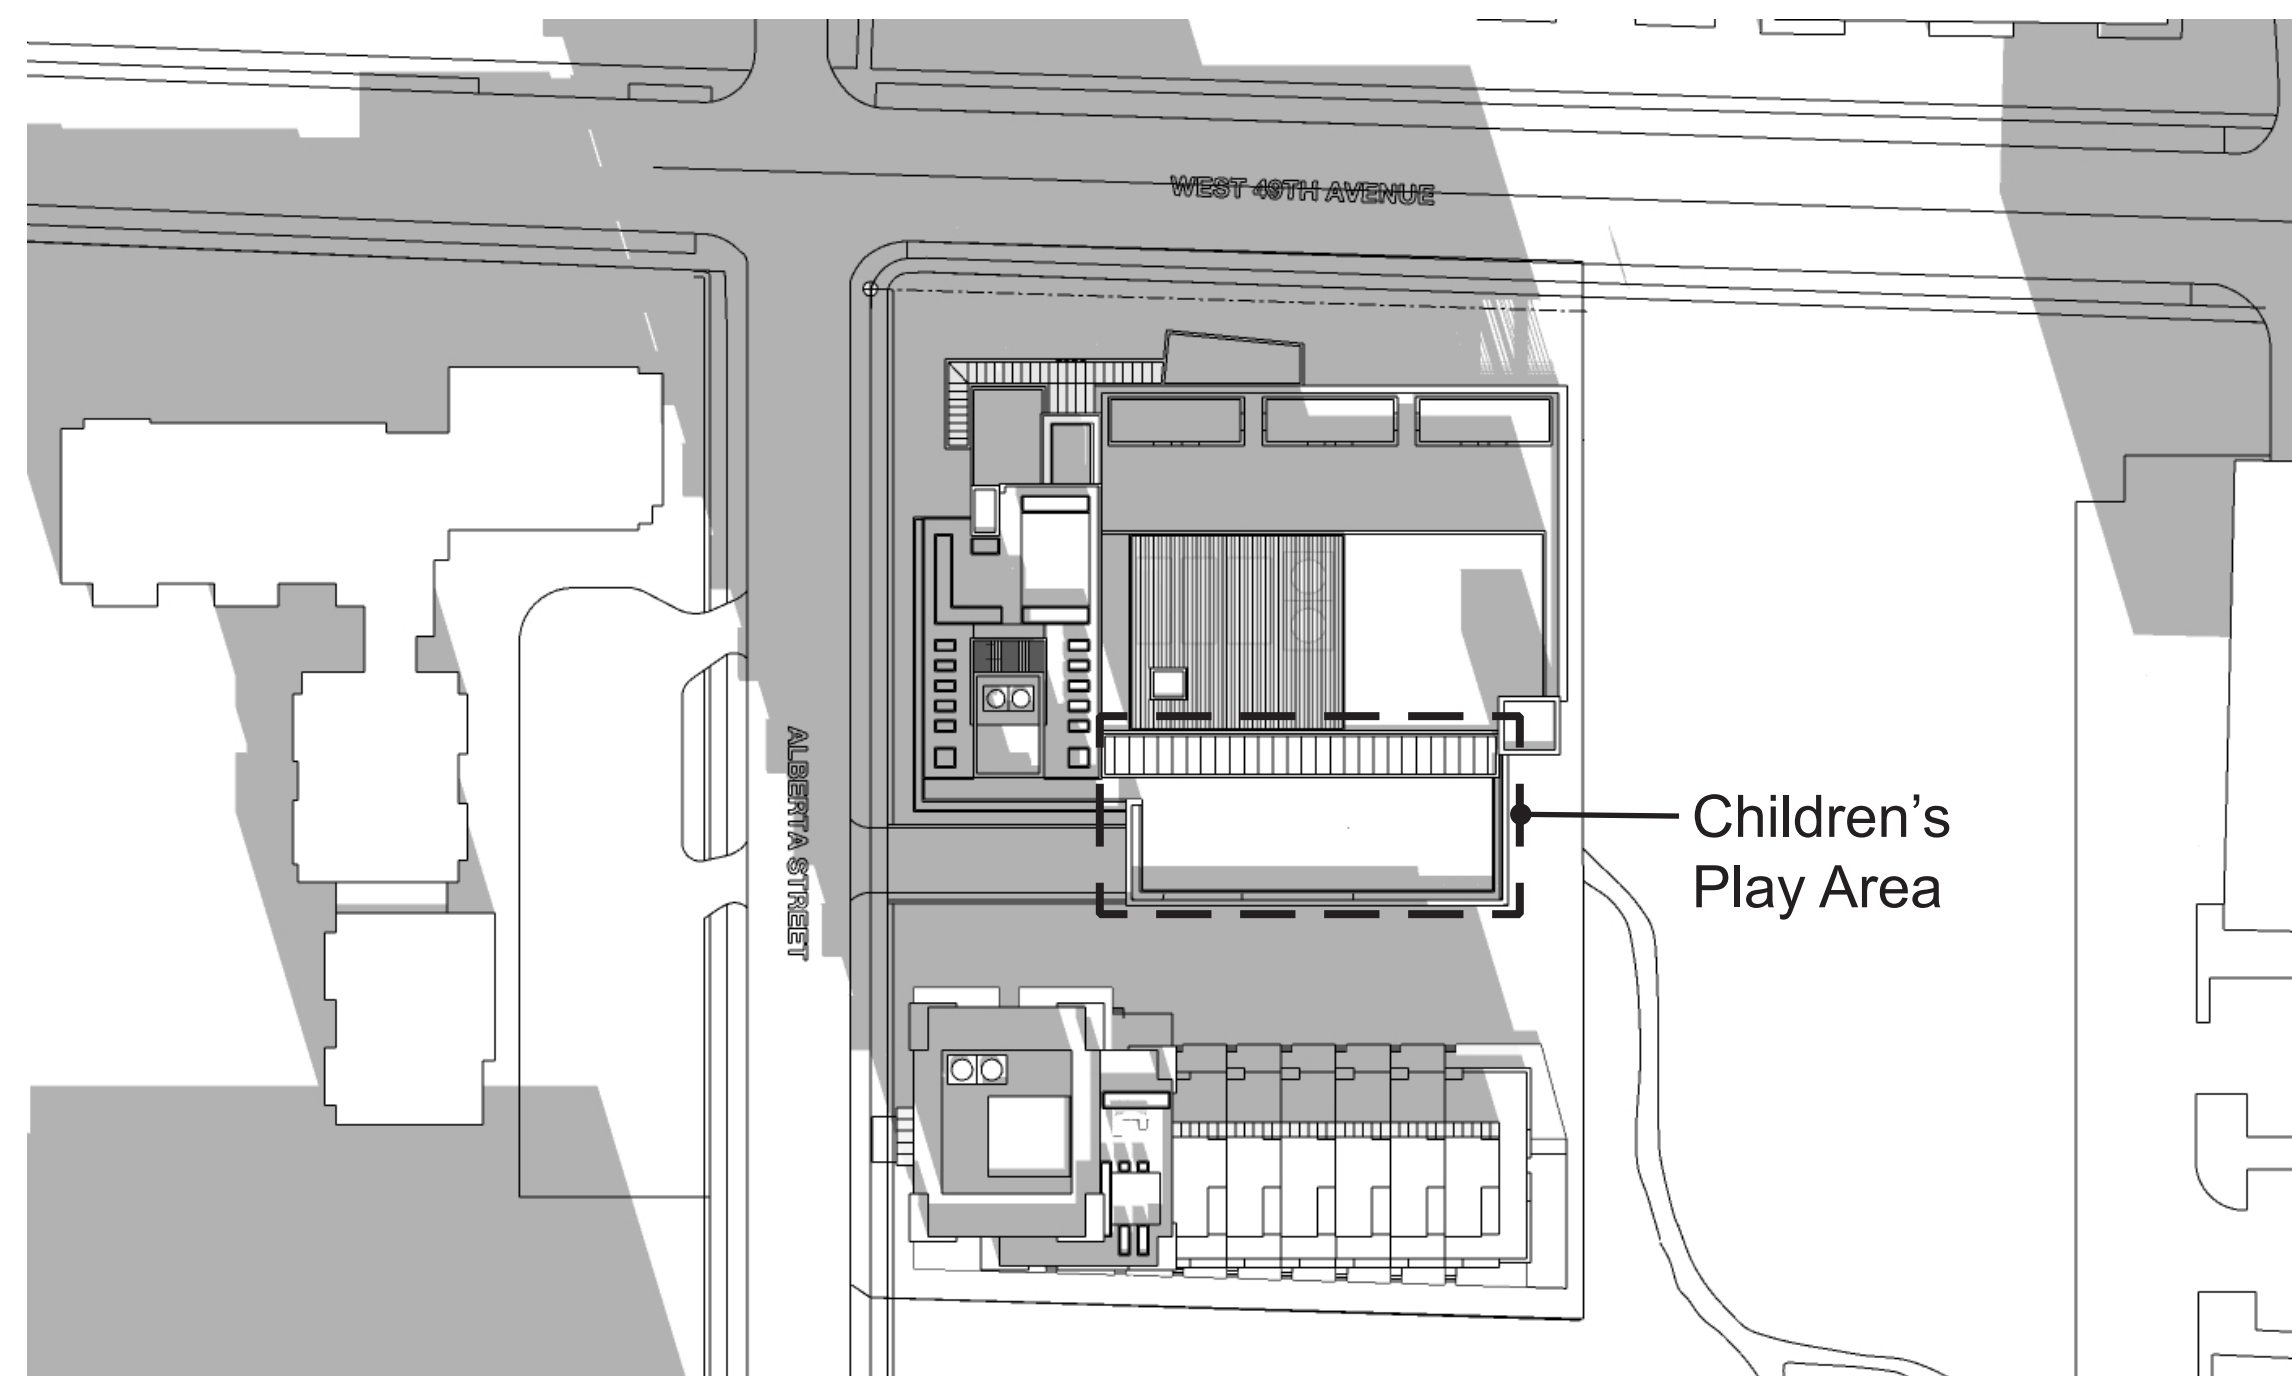

WINTER SOLSTICE - 2 pm (UTC -8hrs Standard Time)

WINTER SOLSTICE - 4 pm (UTC -8hrs Standard Time)

5.0 ARCHITECTURAL DRAWINGS

3D VIEWS (WITH FUTURE EXPANSION)

EQUINOX - 10 am (UTC - 7:00 hrs Daylight Saving Time)

EQUINOX - 12 pm (UTC - 7:00 hrs Daylight Saving Time)

EQUINOX - 2 pm (UTC - 7:00 hrs Daylight Saving Time)

EQUINOX - 4 pm (UTC - 7:00 hrs Daylight Saving Time)

5.0 ARCHITECTURAL DRAWINGS

SHADOW STUDIES (CHILDCARE EXTERIOR PLAY AREA)

WINTER SOLSTICE - 9 am (UTC -8hrs Standard Time)

WINTER SOLSTICE - 10am (UTC -8hrs Standard Time)

WINTER SOLSTICE - 11 am (UTC -8hrs Standard Time)

WINTER SOLSTICE - 12 pm (UTC -8hrs Standard Time)