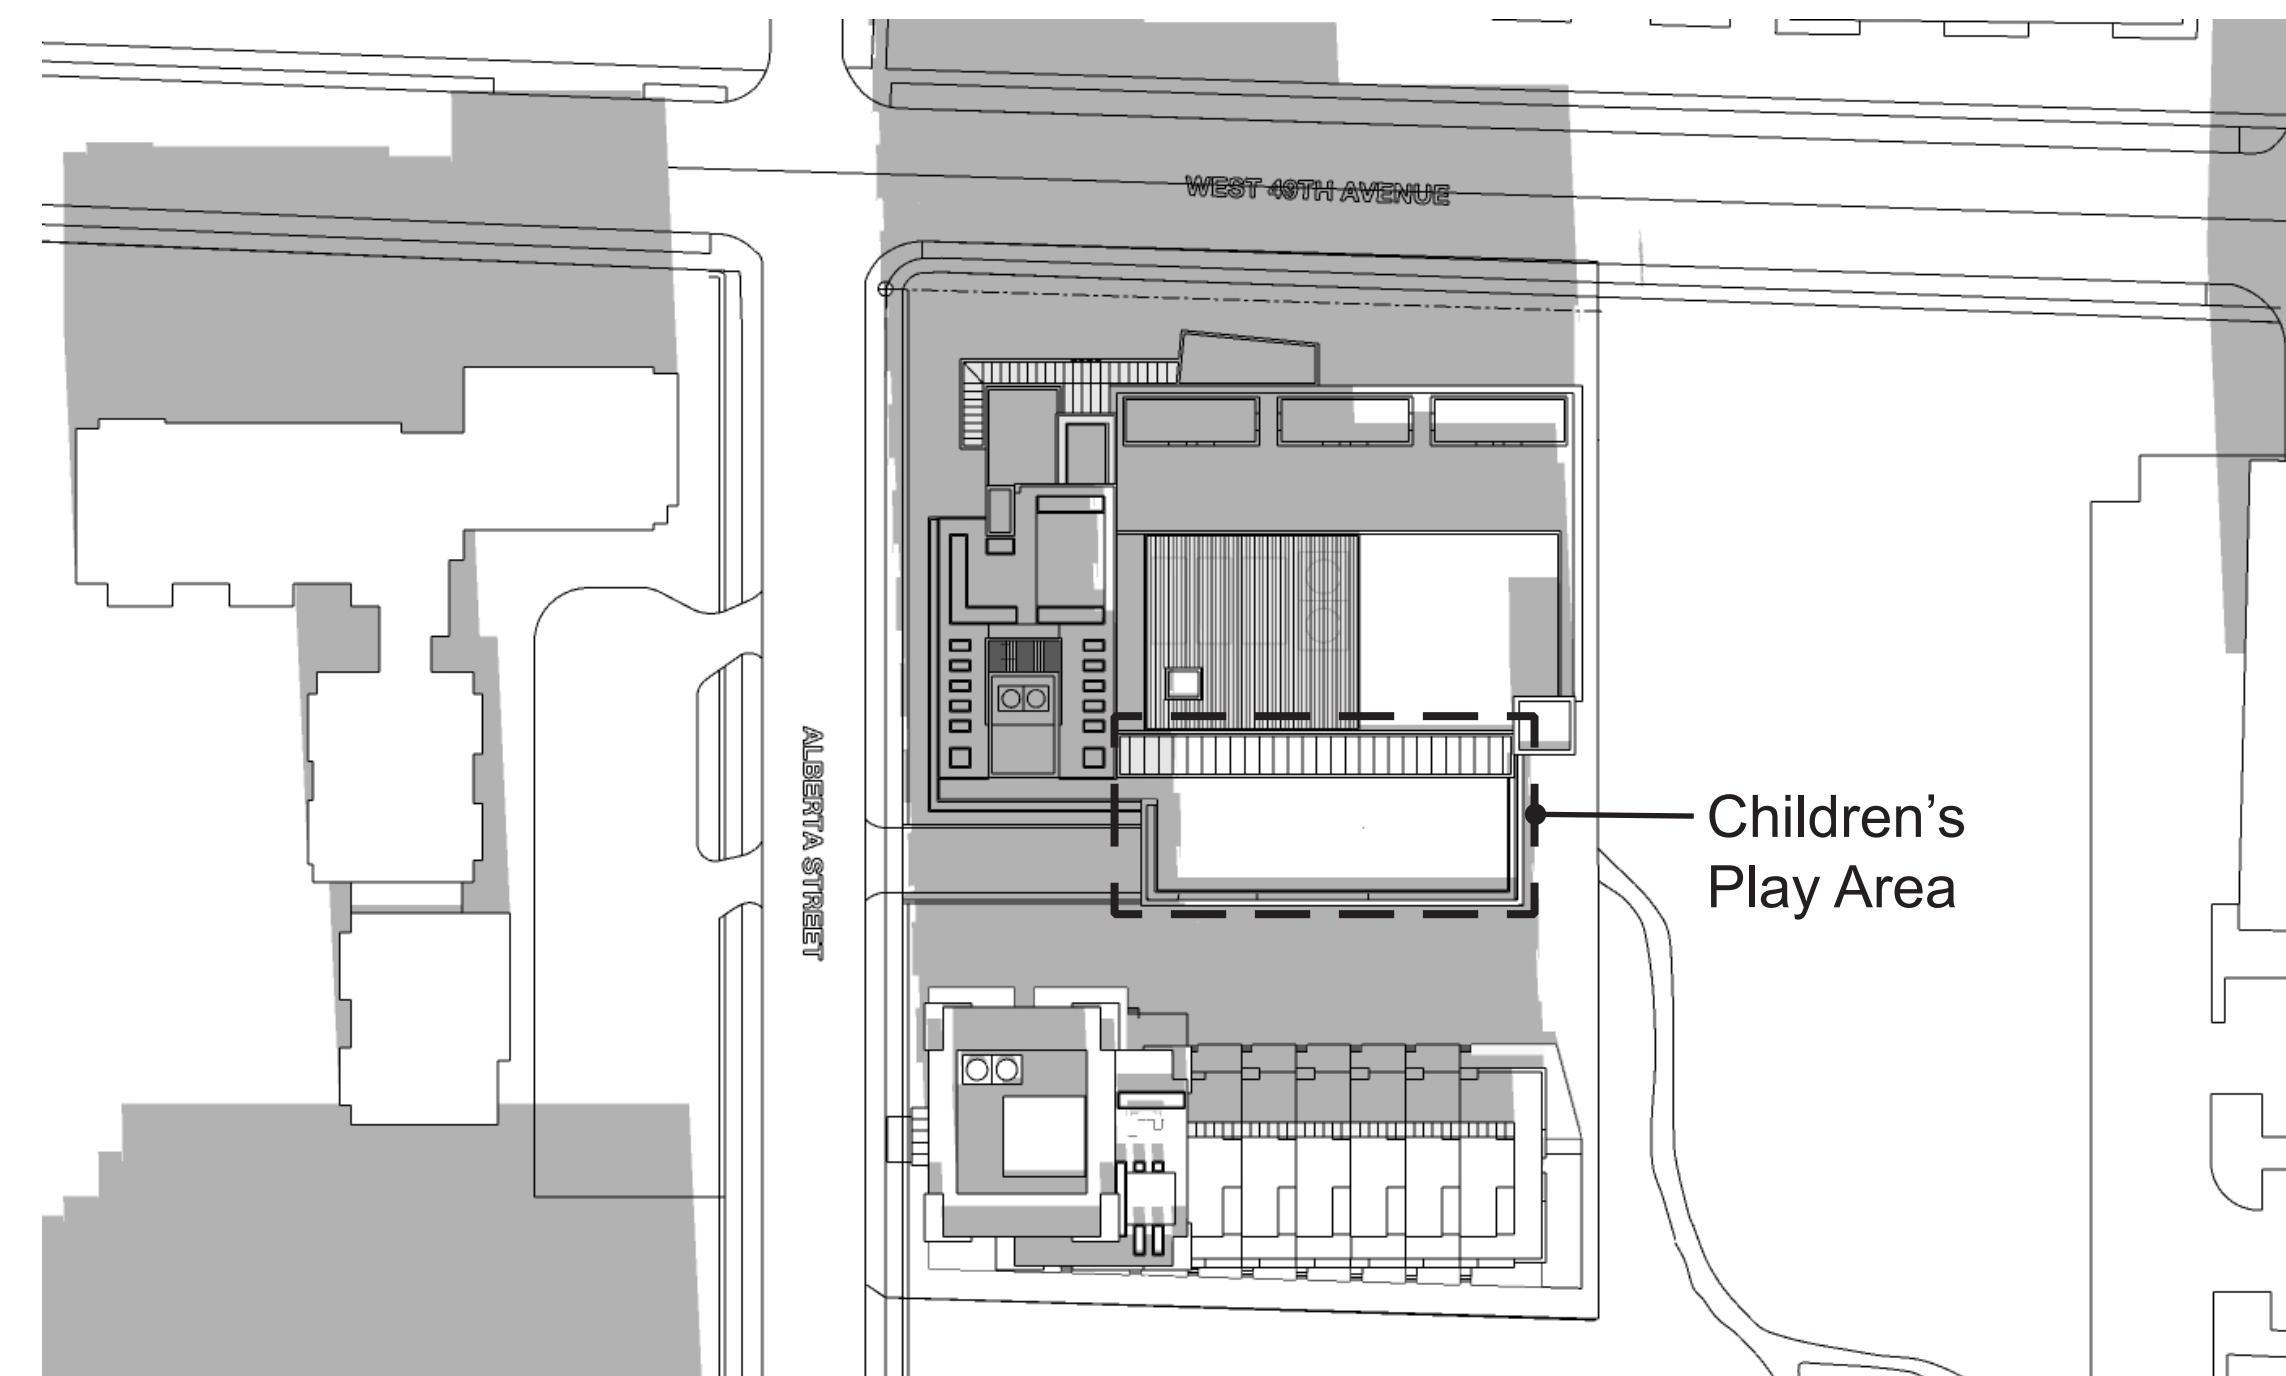

WINTER SOLSTICE - 12 pm (UTC -8hrs Standard Time)