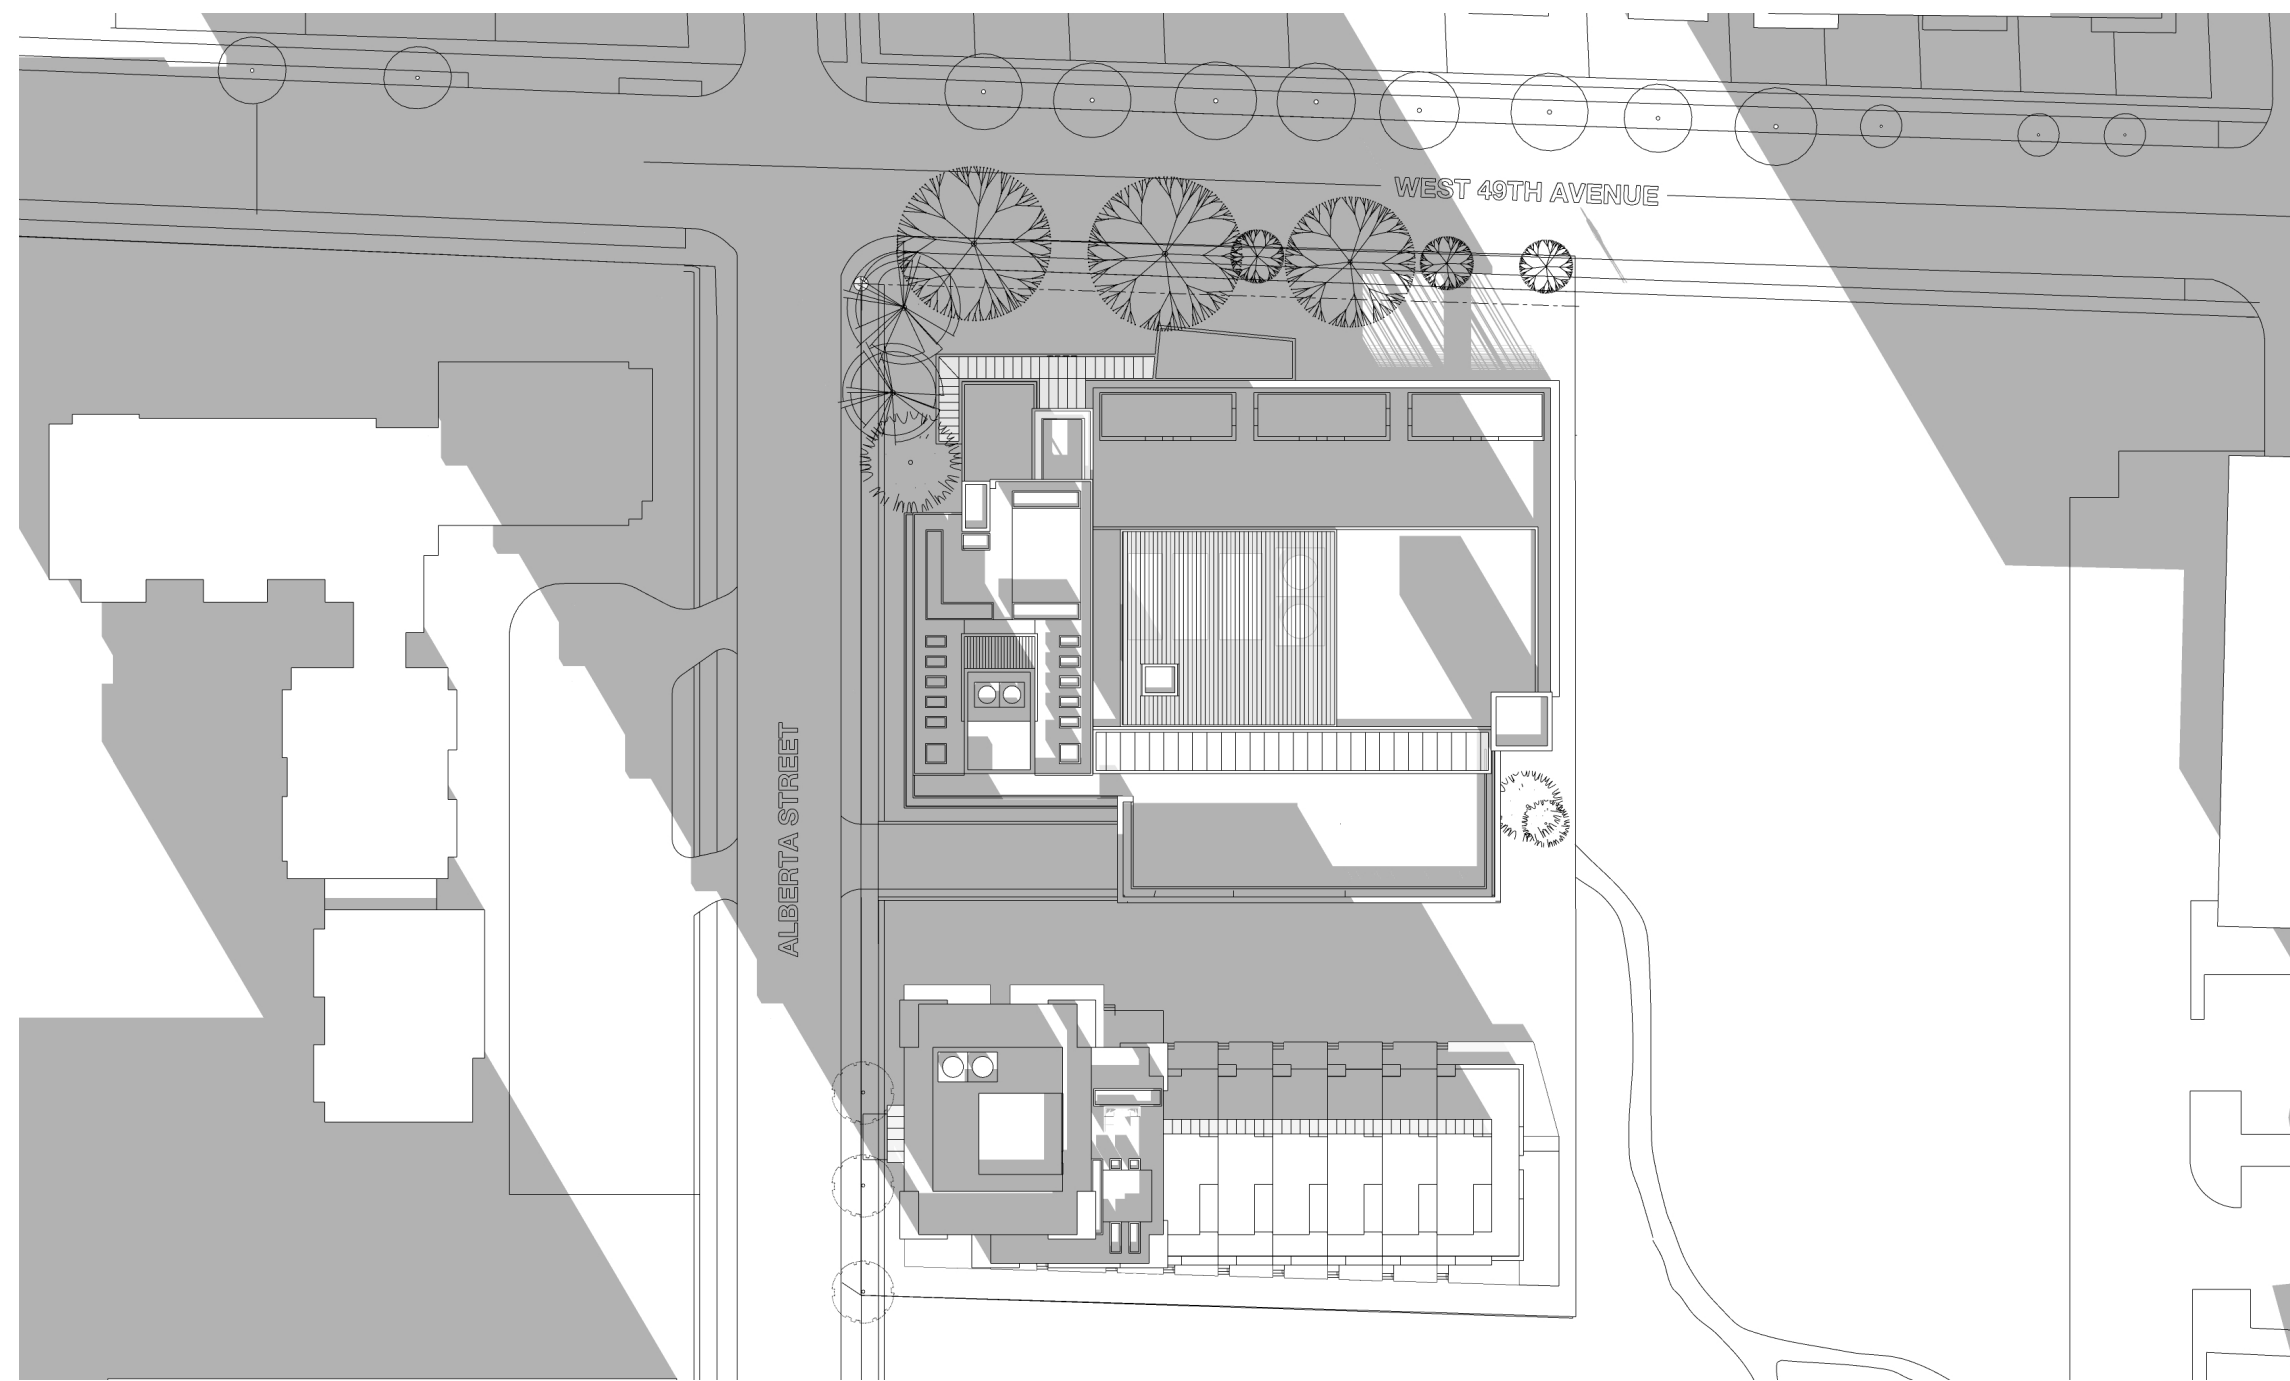

5.0 ARCHITECTURAL DRAWINGS

3D VIEWS (WITH FUTURE EXPANSION)

SUMMER SOLSTICE - 10 am (UTC - 7:00 hrs Daylight Saving Time)

SUMMER SOLSTICE - 12 pm (UTC - 7:00 hrs Daylight Saving Time)

SUMMER SOLSTICE - 2 pm (UTC - 7:00 hrs Daylight Saving Time)

SUMMER SOLSTICE - 4 pm (UTC - 7:00 hrs Daylight Saving Time)

5.0 ARCHITECTURAL DRAWINGS

3D VIEWS (WITH FUTURE EXPANSION)

WINTER SOLSTICE - 10 am (UTC -8hrs Standard Time)

WINTER SOLSTICE - 12 pm (UTC -8hrs Standard Time)

WINTER SOLSTICE - 2 pm (UTC -8hrs Standard Time)

WINTER SOLSTICE - 4 pm (UTC -8hrs Standard Time)

5.0 ARCHITECTURAL DRAWINGS

3D VIEWS (WITH FUTURE EXPANSION)

EQUINOX - 10 am (UTC - 7:00 hrs Daylight Saving Time)

EQUINOX - 12 pm (UTC - 7:00 hrs Daylight Saving Time)

EQUINOX - 2 pm (UTC - 7:00 hrs Daylight Saving Time)

EQUINOX - 4 pm (UTC - 7:00 hrs Daylight Saving Time)

5.0 ARCHITECTURAL DRAWINGS

SHADOW STUDIES (CHILDCARE EXTERIOR PLAY AREA)