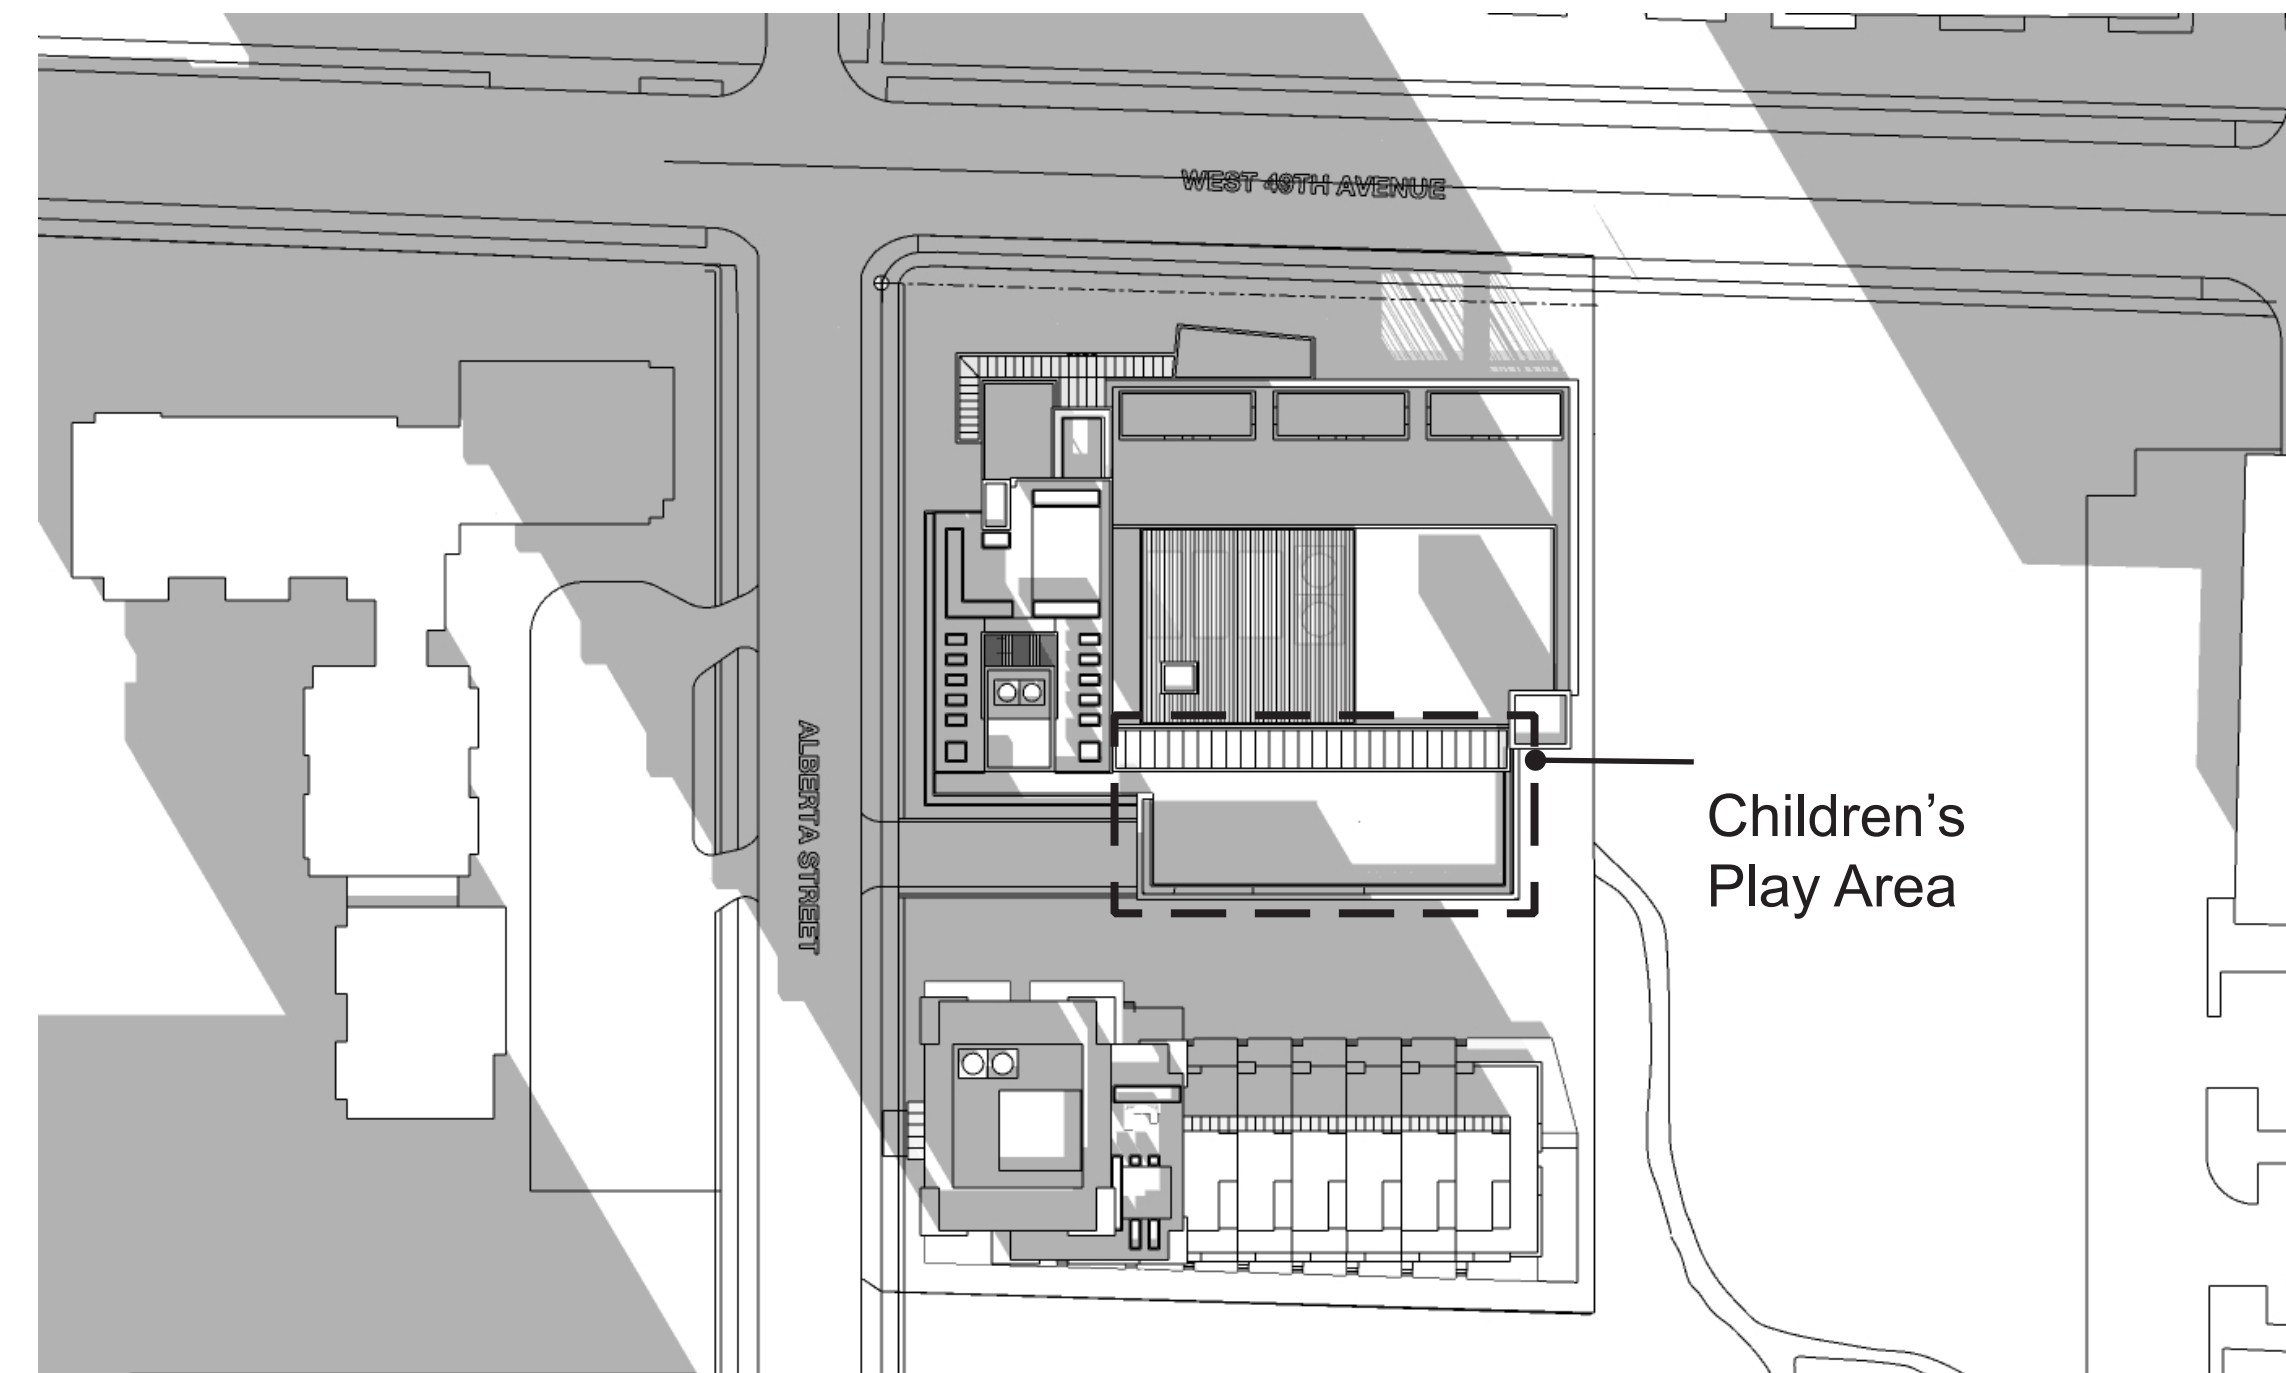

WINTER SOLSTICE - 10am (UTC -8hrs Standard Time)