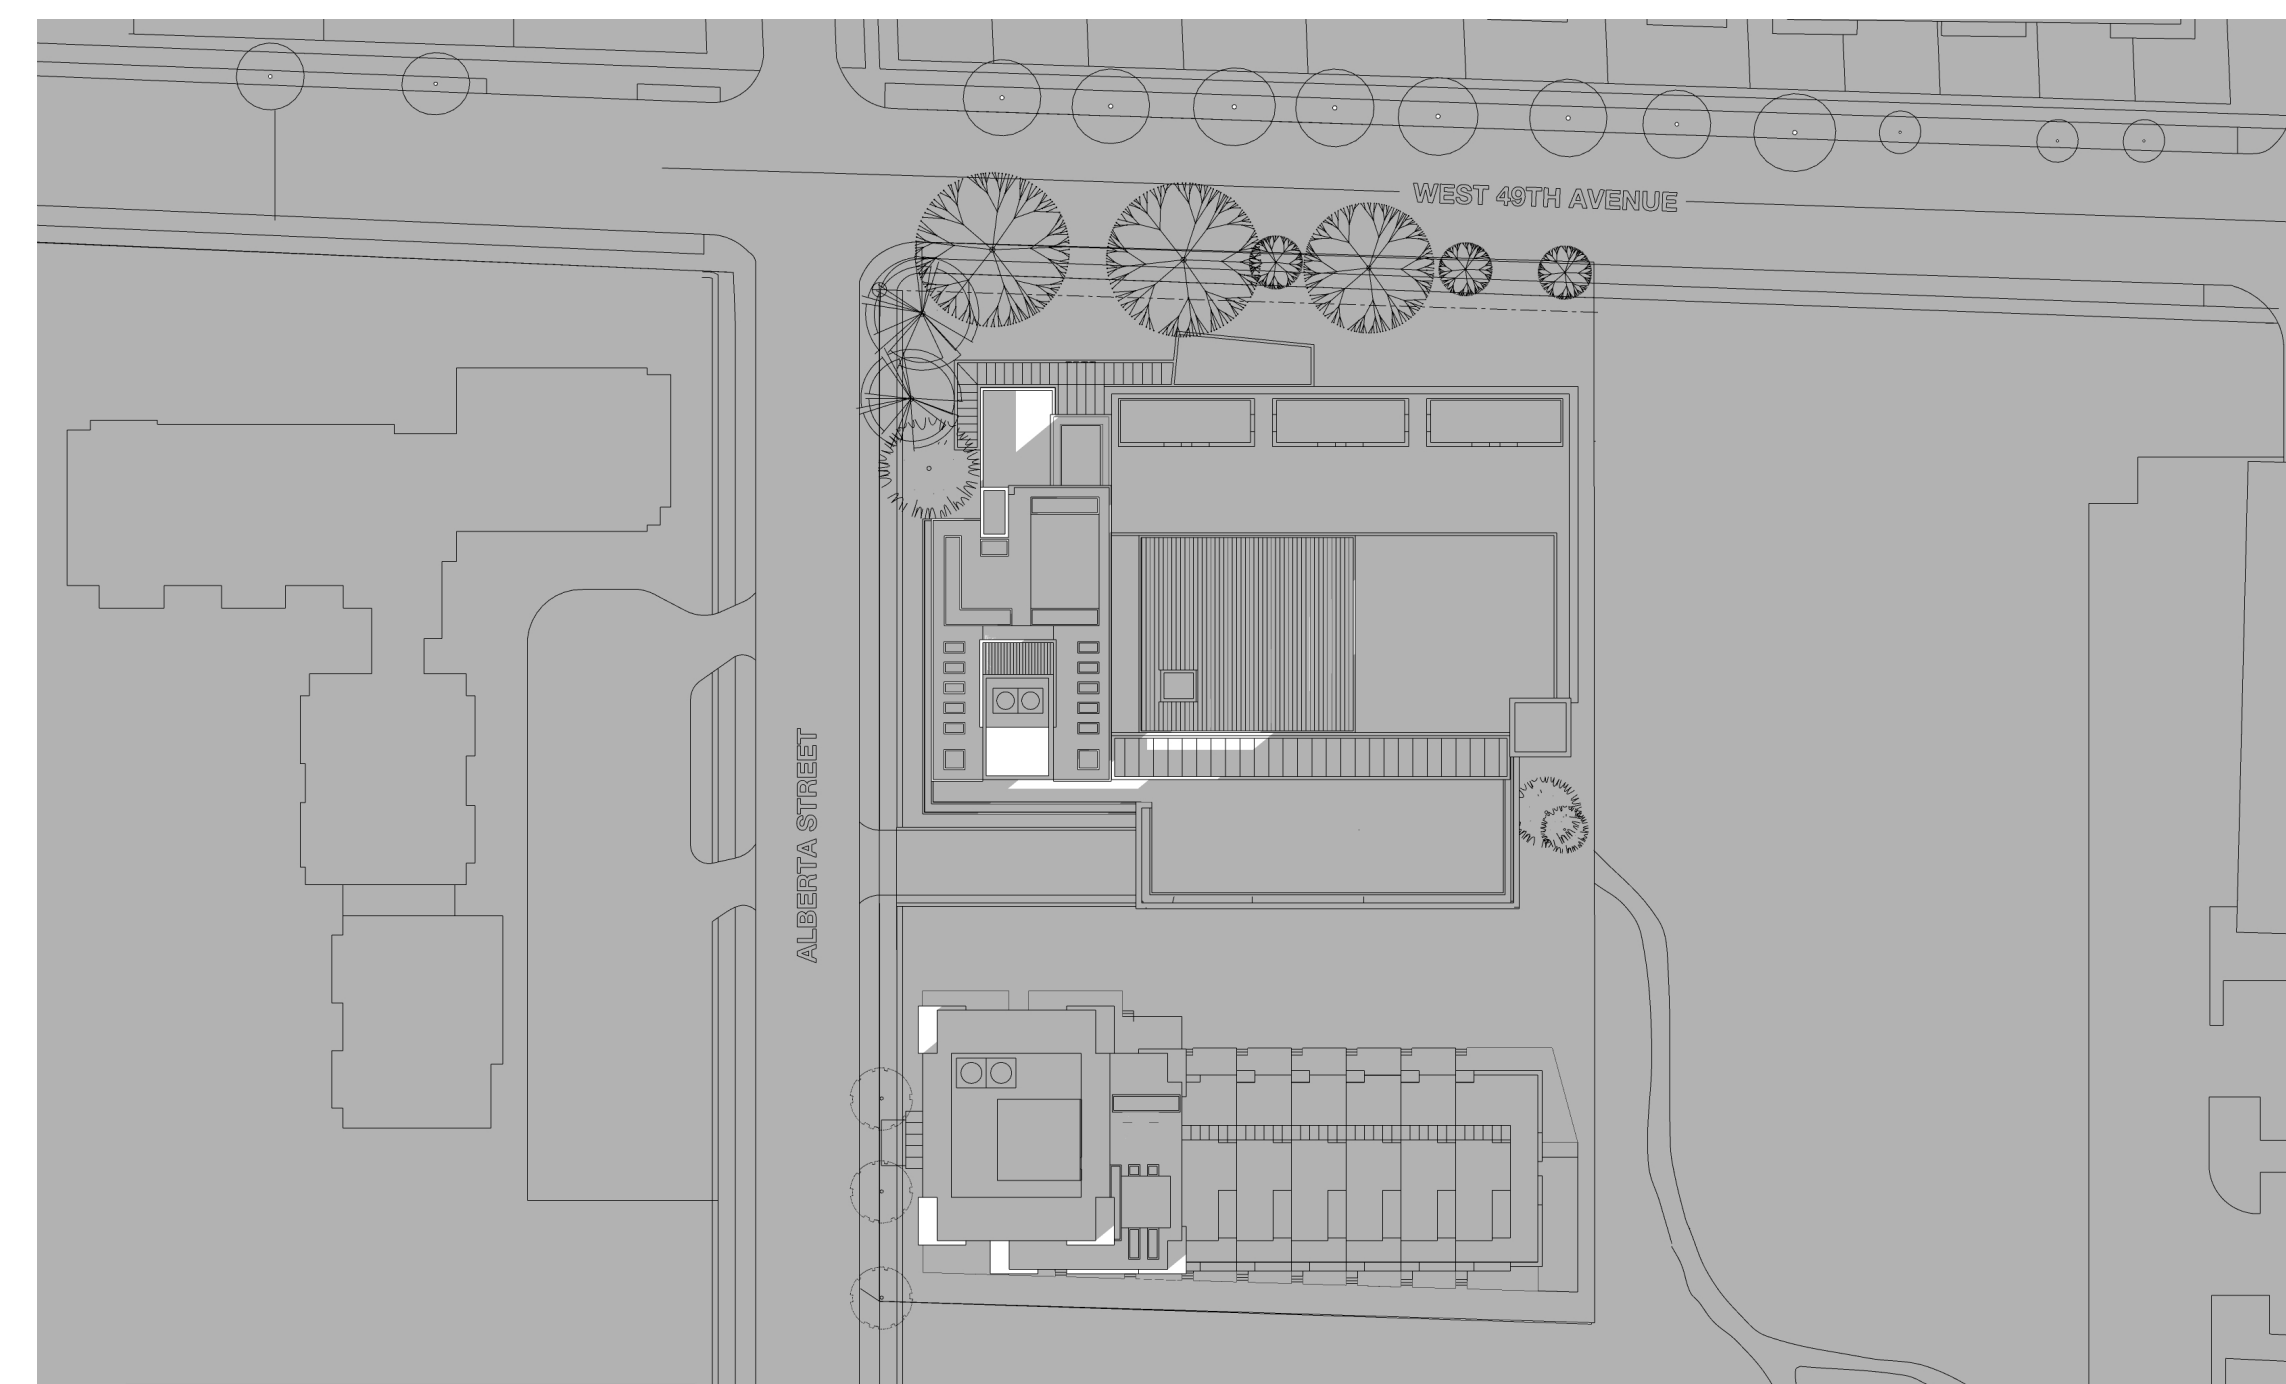

SUMMER SOLSTICE - 4 pm (UTC - 7:00 hrs Daylight Saving Time)

5.0 ARCHITECTURAL DRAWINGS

3D VIEWS (WITH FUTURE EXPANSION)

WINTER SOLSTICE - 10 am (UTC -8hrs Standard Time)

WINTER SOLSTICE - 12 pm (UTC -8hrs Standard Time)

WINTER SOLSTICE - 2 pm (UTC -8hrs Standard Time)

WINTER SOLSTICE - 4 pm (UTC -8hrs Standard Time)

5.0 ARCHITECTURAL DRAWINGS

3D VIEWS (WITH FUTURE EXPANSION)

EQUINOX - 10 am (UTC - 7:00 hrs Daylight Saving Time)

EQUINOX - 12 pm (UTC - 7:00 hrs Daylight Saving Time)

EQUINOX - 2 pm (UTC - 7:00 hrs Daylight Saving Time)

EQUINOX - 4 pm (UTC - 7:00 hrs Daylight Saving Time)

5.0 ARCHITECTURAL DRAWINGS

SHADOW STUDIES (CHILDCARE EXTERIOR PLAY AREA)