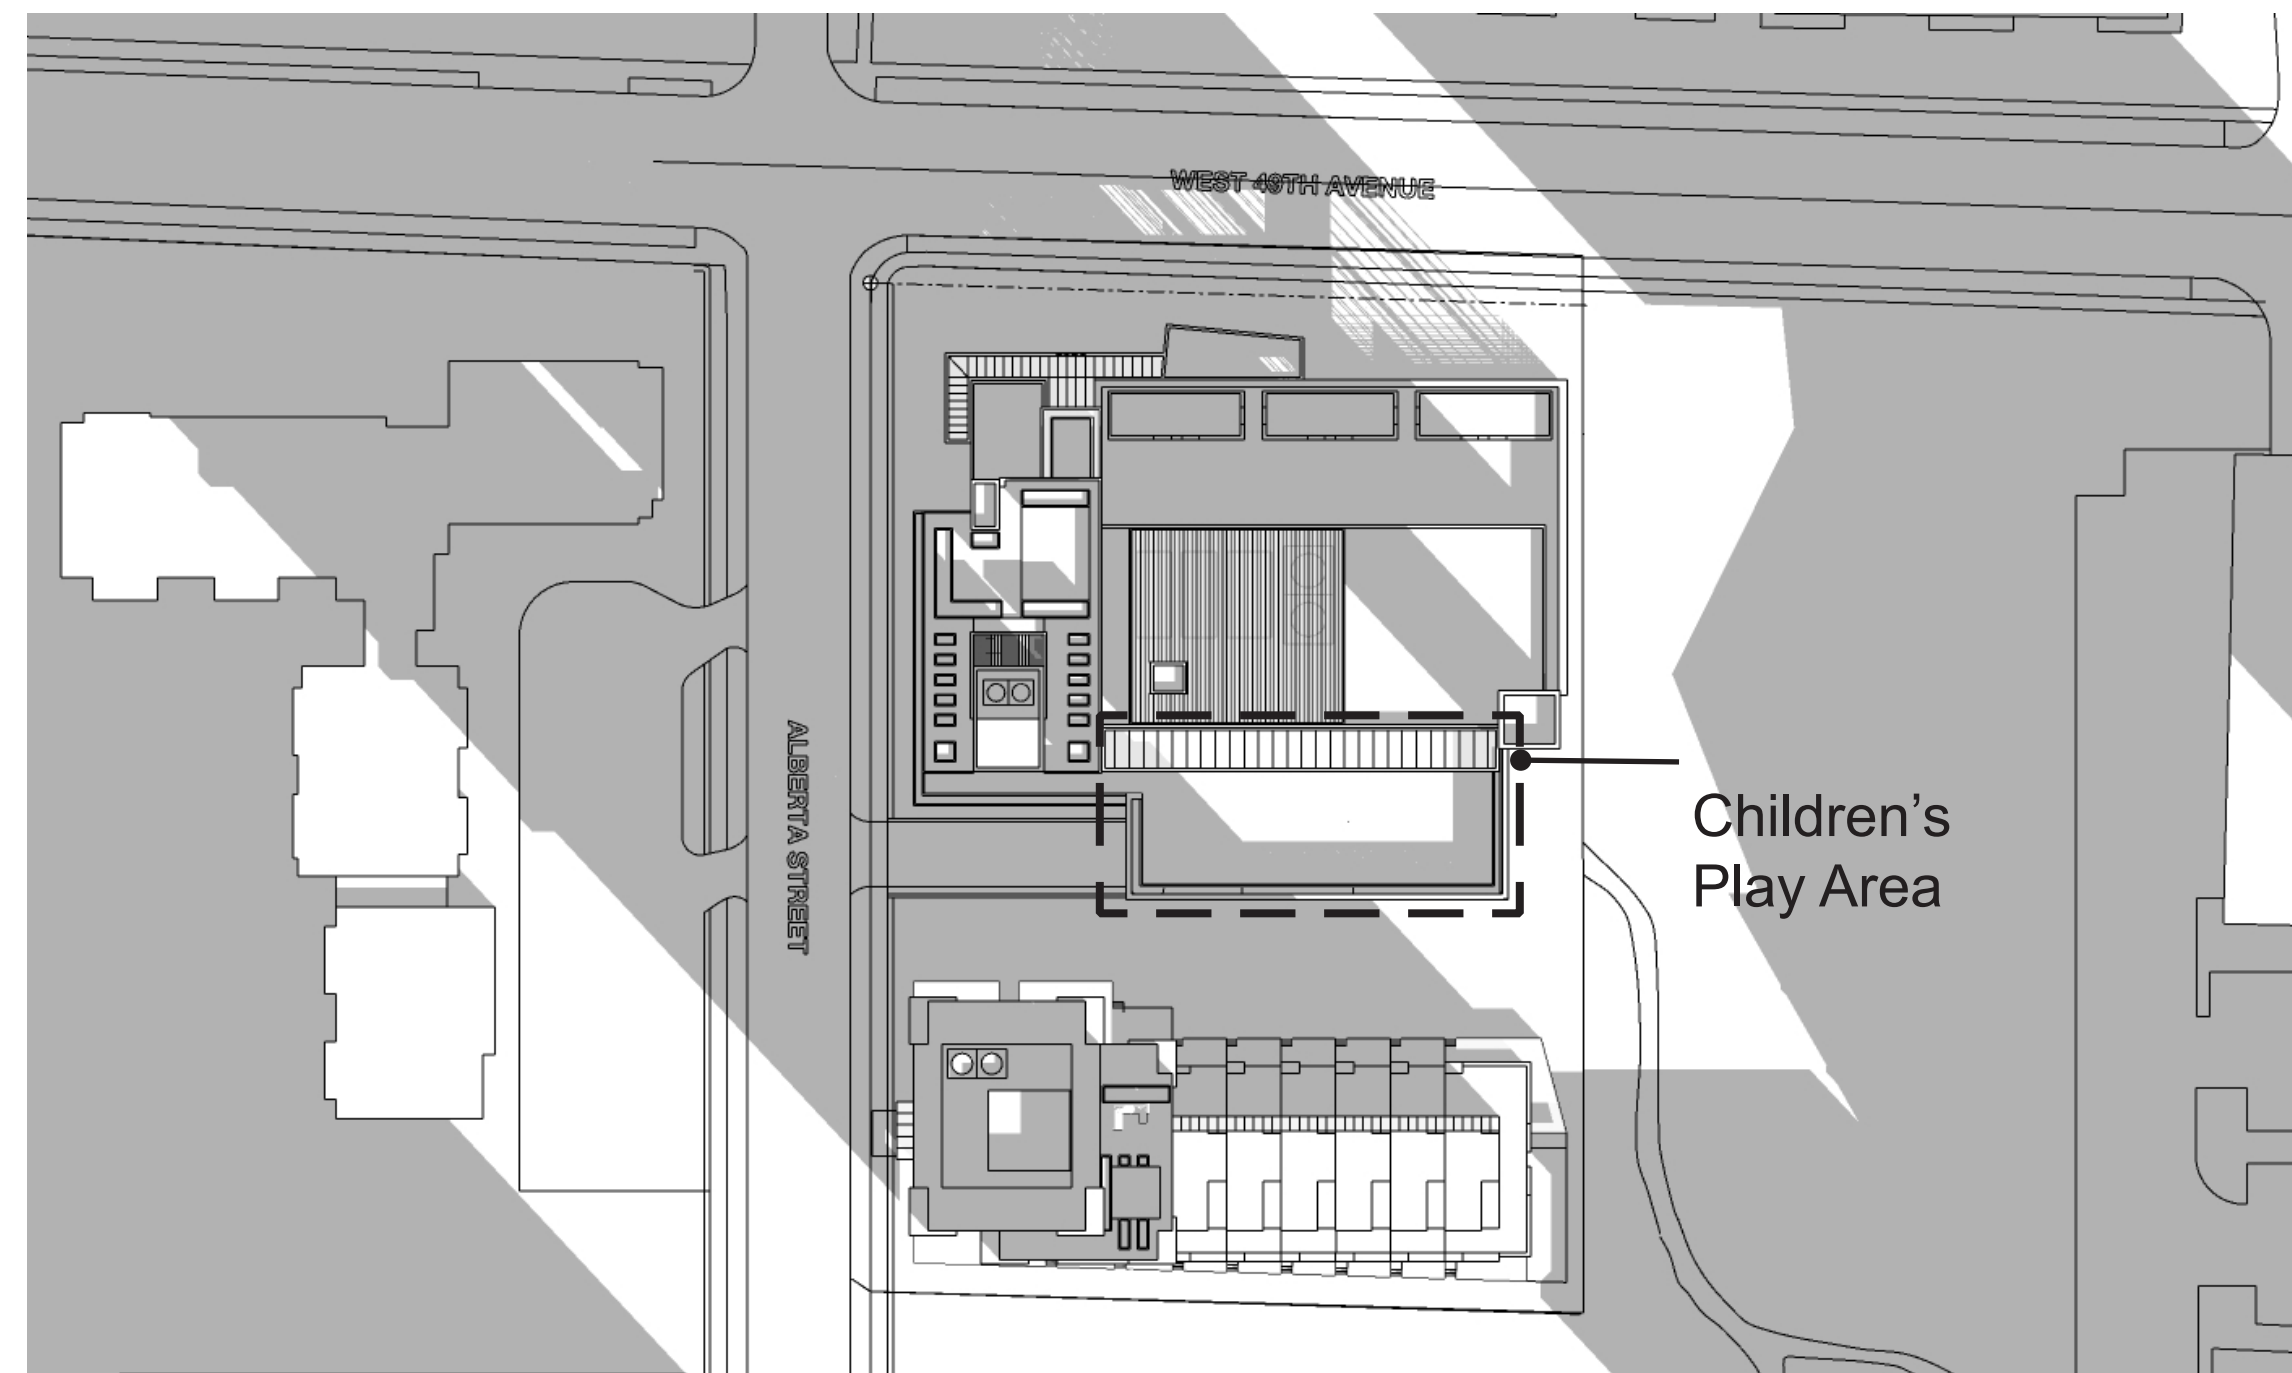

WINTER SOLSTICE - 2 pm (UTC -8hrs Standard Time)

WINTER SOLSTICE - 4 pm (UTC -8hrs Standard Time)

5.0 ARCHITECTURAL DRAWINGS

3D VIEWS (WITH FUTURE EXPANSION)

EQUINOX - 10 am (UTC - 7:00 hrs Daylight Saving Time)

EQUINOX - 12 pm (UTC - 7:00 hrs Daylight Saving Time)

EQUINOX - 2 pm (UTC - 7:00 hrs Daylight Saving Time)

EQUINOX - 4 pm (UTC - 7:00 hrs Daylight Saving Time)

5.0 ARCHITECTURAL DRAWINGS

SHADOW STUDIES (CHILDCARE EXTERIOR PLAY AREA)

WINTER SOLSTICE - 9 am (UTC -8hrs Standard Time)

WINTER SOLSTICE - 10am (UTC -8hrs Standard Time)

WINTER SOLSTICE - 11 am (UTC -8hrs Standard Time)

WINTER SOLSTICE - 12 pm (UTC -8hrs Standard Time)