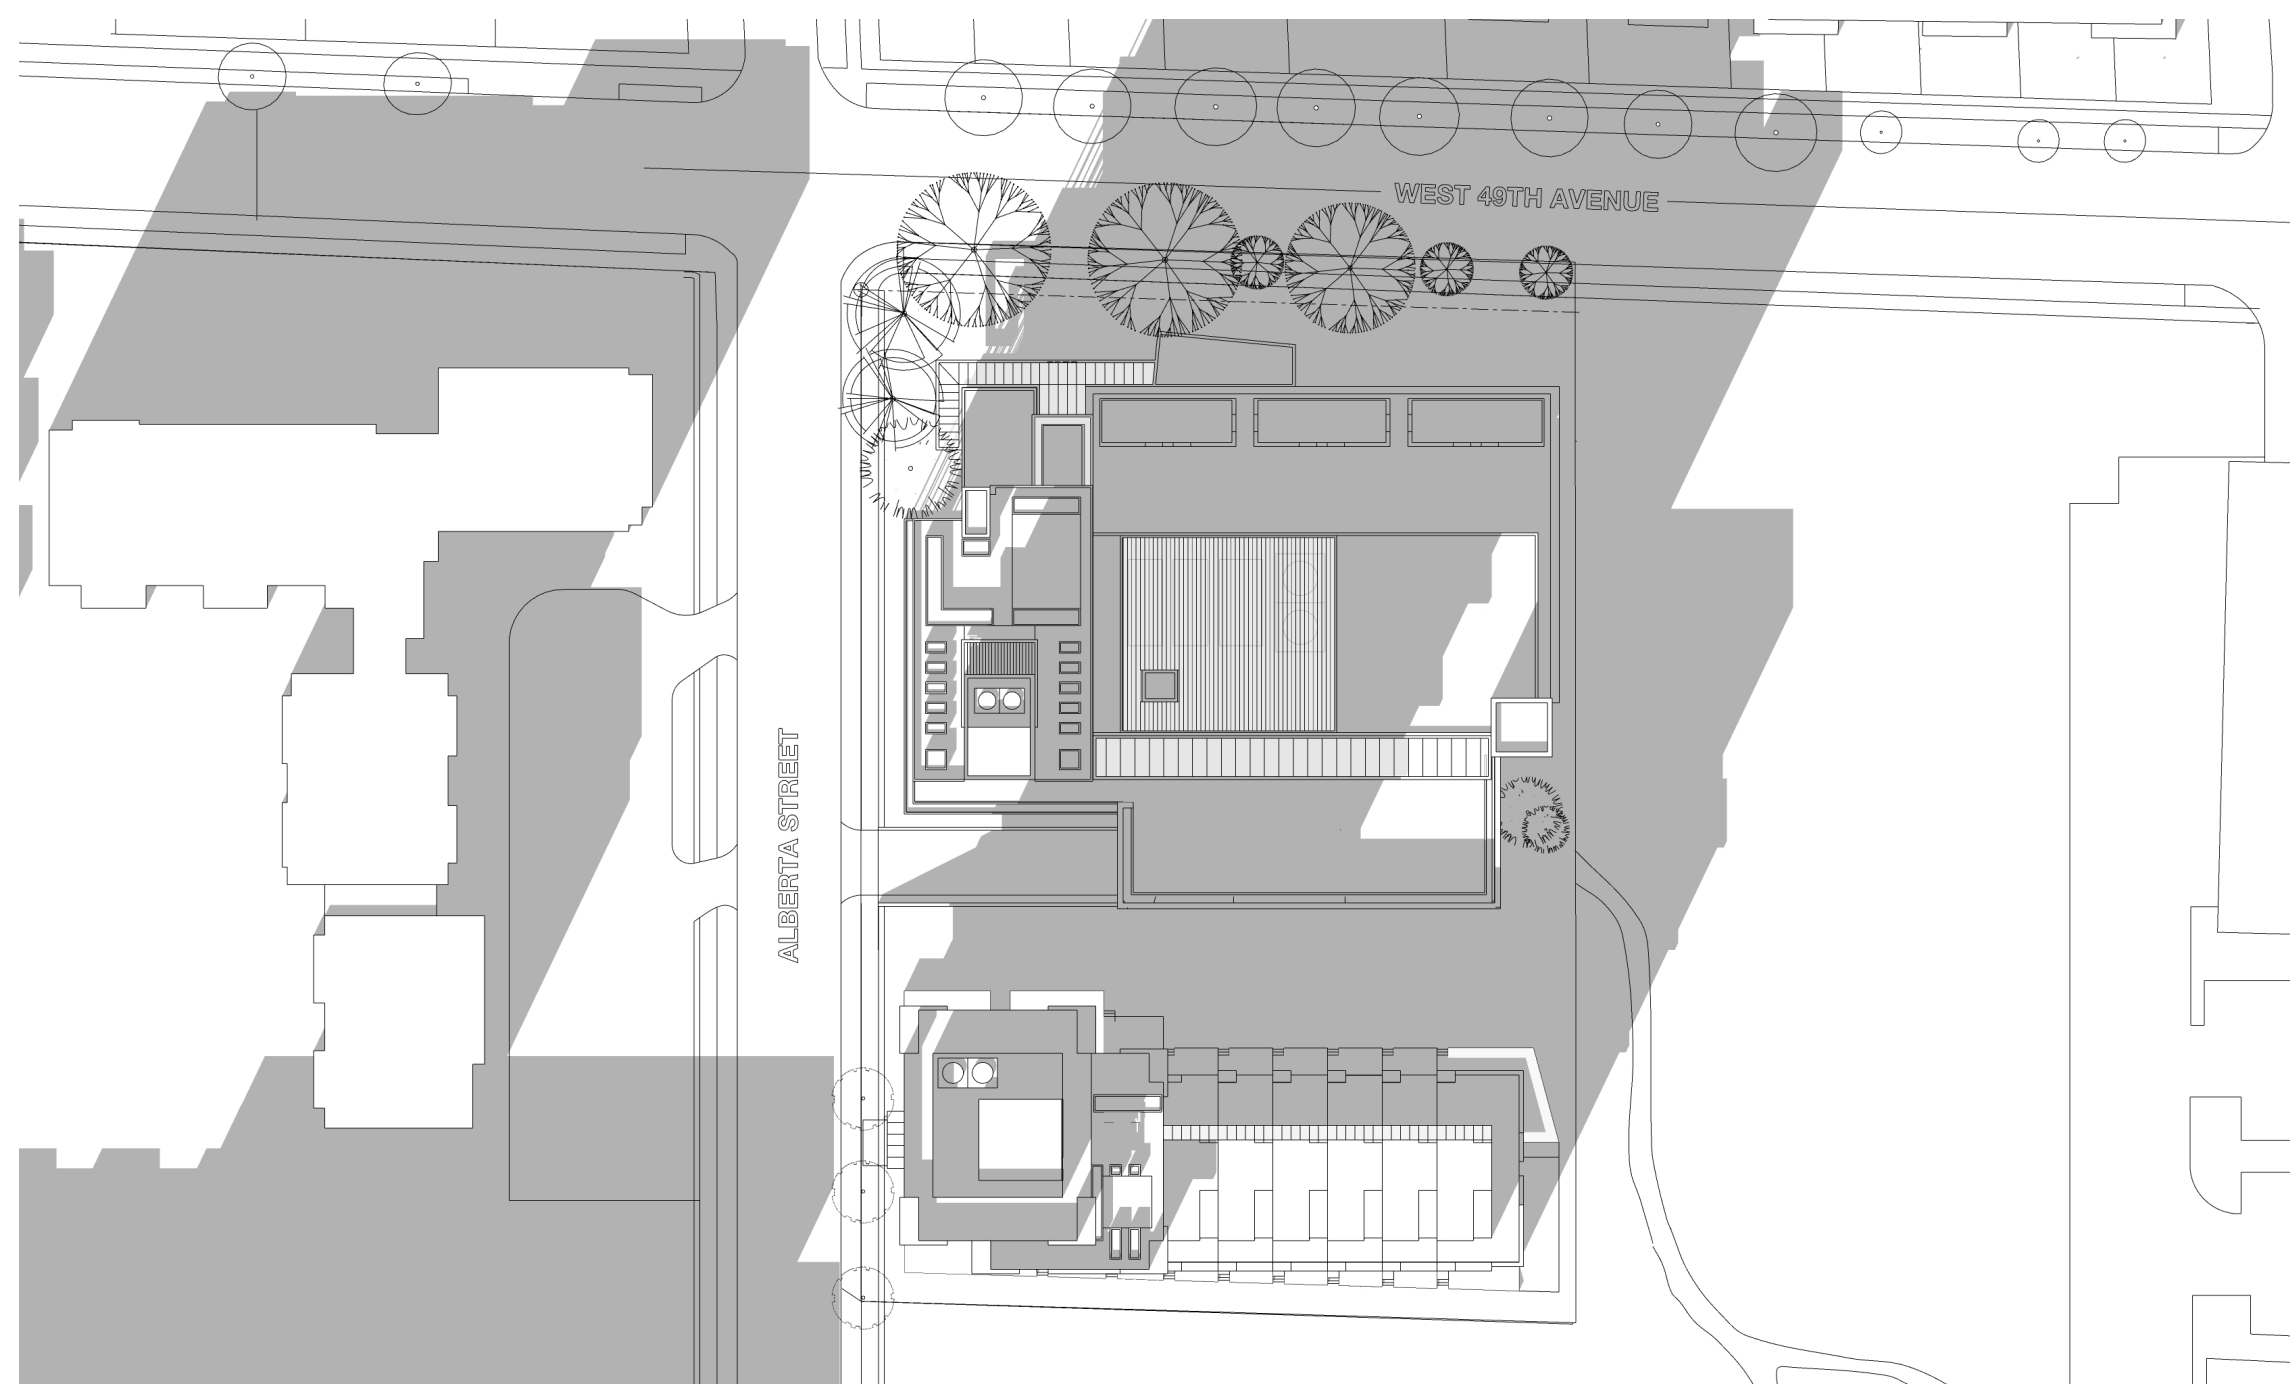

SUMMER SOLSTICE - 4 pm (UTC - 7:00 hrs Daylight Saving Time)

5.0 ARCHITECTURAL DRAWINGS

3D VIEWS (WITH FUTURE EXPANSION)

WINTER SOLSTICE - 10 am (UTC -8hrs Standard Time)

WINTER SOLSTICE - 12 pm (UTC -8hrs Standard Time)

WINTER SOLSTICE - 2 pm (UTC -8hrs Standard Time)

WINTER SOLSTICE - 4 pm (UTC -8hrs Standard Time)

5.0 ARCHITECTURAL DRAWINGS

3D VIEWS (WITH FUTURE EXPANSION)

EQUINOX - 10 am (UTC - 7:00 hrs Daylight Saving Time)

EQUINOX - 12 pm (UTC - 7:00 hrs Daylight Saving Time)

EQUINOX - 2 pm (UTC - 7:00 hrs Daylight Saving Time)

EQUINOX - 4 pm (UTC - 7:00 hrs Daylight Saving Time)

5.0 ARCHITECTURAL DRAWINGS

SHADOW STUDIES (CHILDCARE EXTERIOR PLAY AREA)