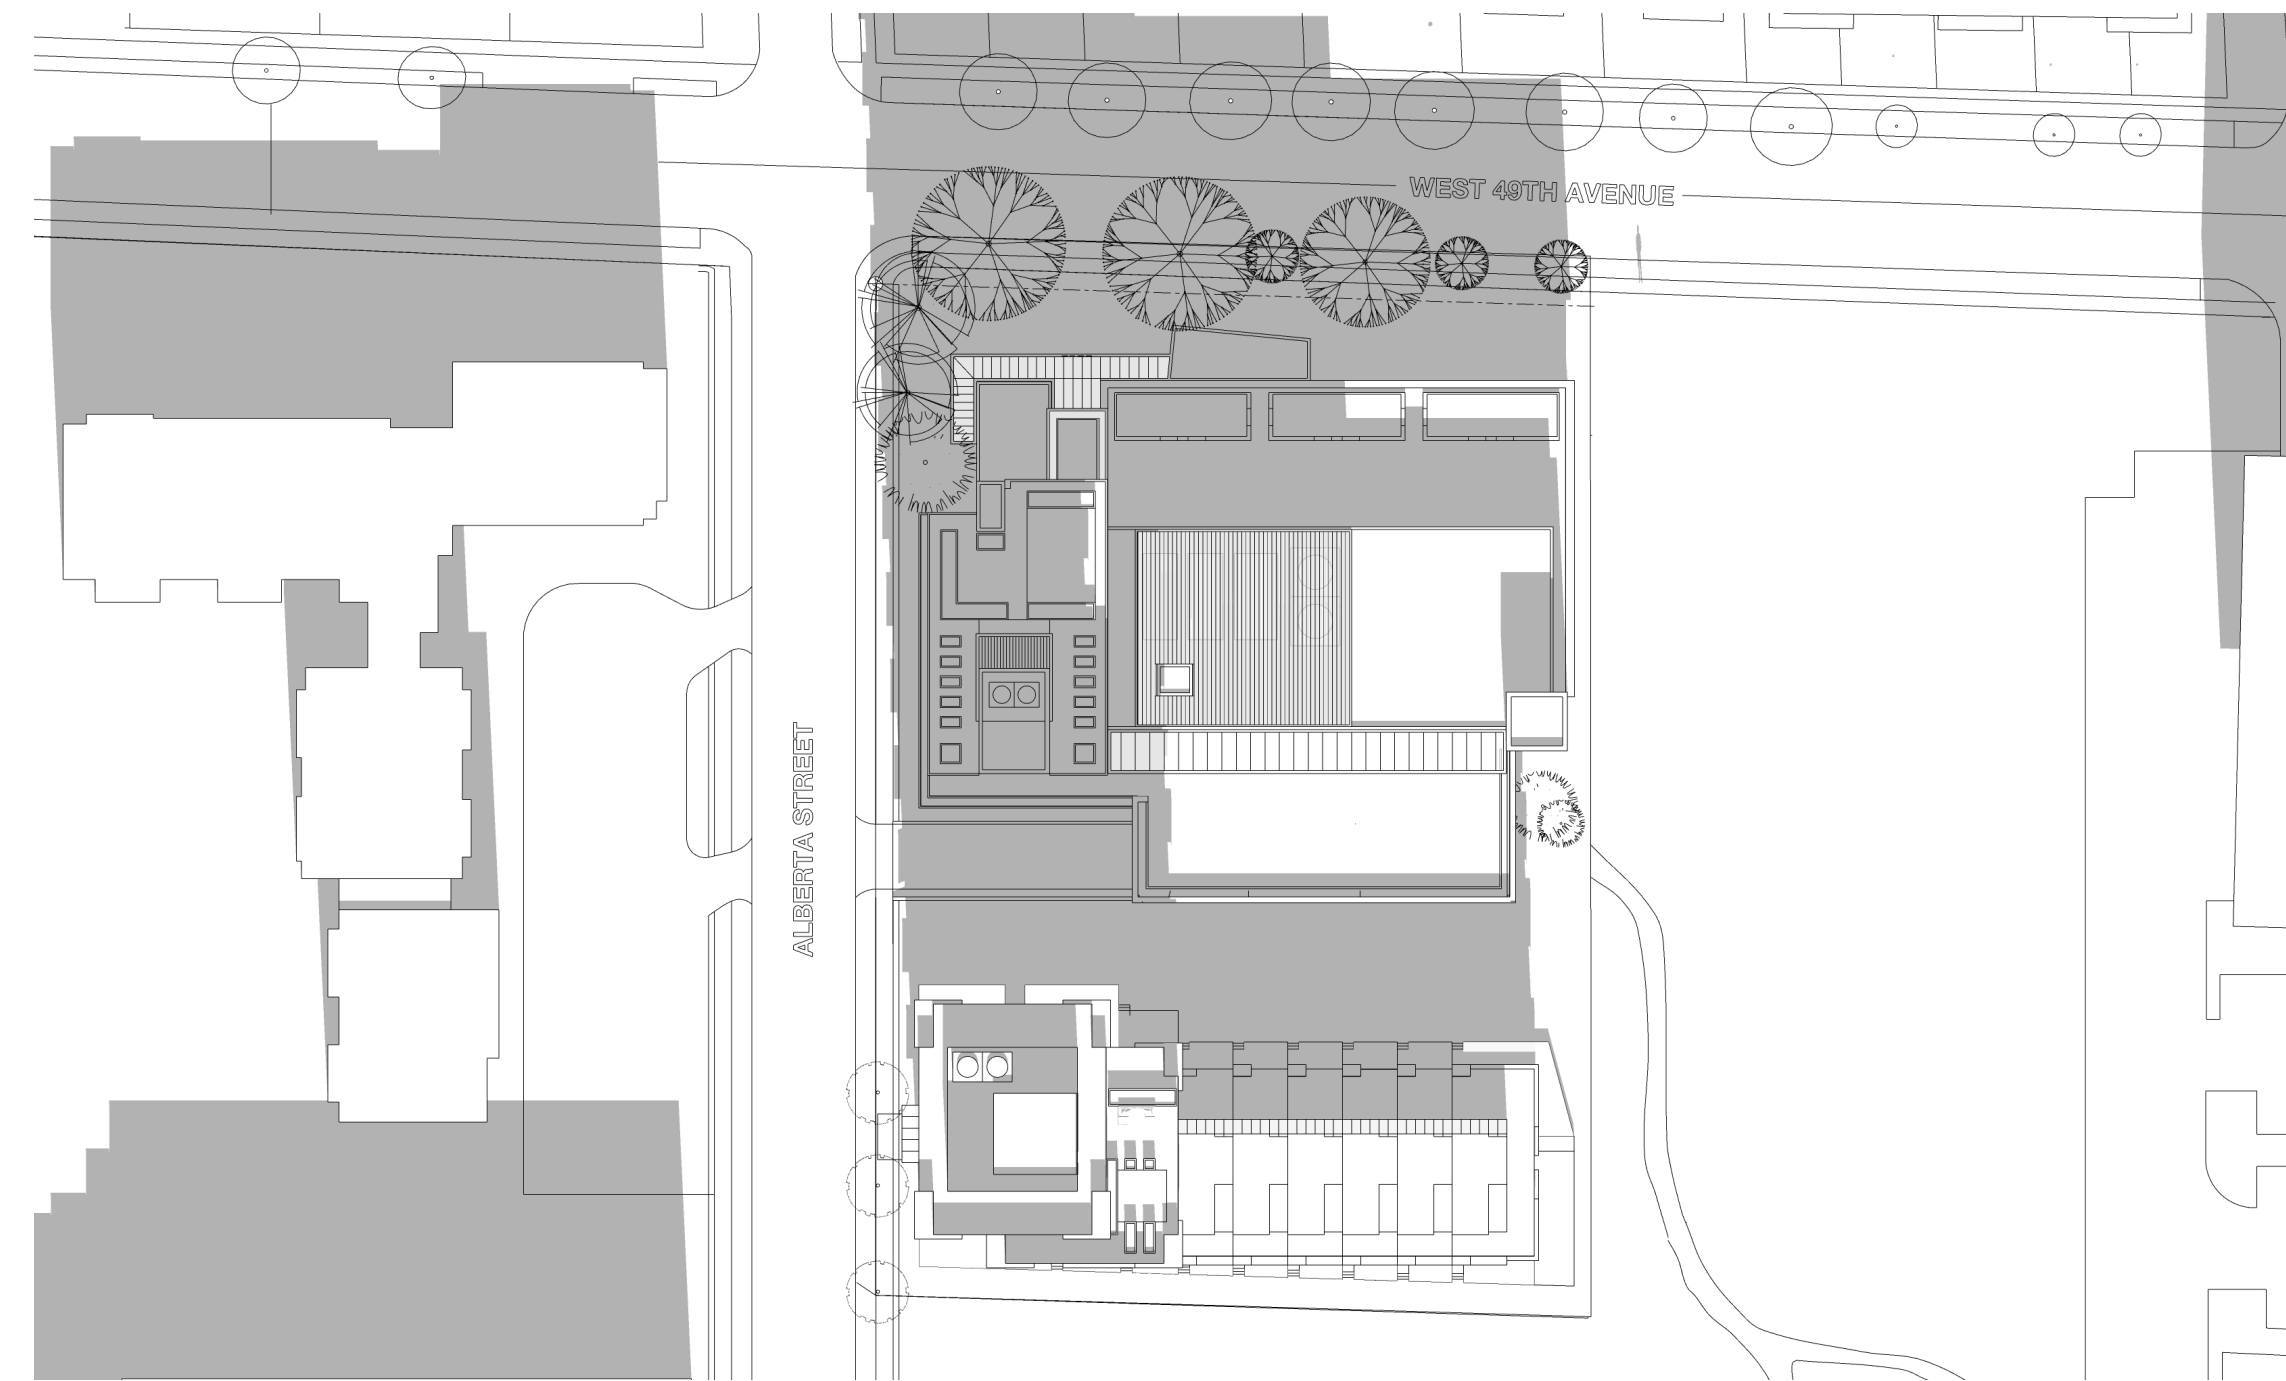

5.0 ARCHITECTURAL DRAWINGS

3D VIEWS (WITH FUTURE EXPANSION)

SUMMER SOLSTICE - 10 am (UTC - 7:00 hrs Daylight Saving Time)

SUMMER SOLSTICE - 12 pm (UTC - 7:00 hrs Daylight Saving Time)

SUMMER SOLSTICE - 2 pm (UTC - 7:00 hrs Daylight Saving Time)

SUMMER SOLSTICE - 4 pm (UTC - 7:00 hrs Daylight Saving Time)

5.0 ARCHITECTURAL DRAWINGS

3D VIEWS (WITH FUTURE EXPANSION)

WINTER SOLSTICE - 10 am (UTC -8hrs Standard Time)

WINTER SOLSTICE - 12 pm (UTC -8hrs Standard Time)

WINTER SOLSTICE - 2 pm (UTC -8hrs Standard Time)

WINTER SOLSTICE - 4 pm (UTC -8hrs Standard Time)

5.0 ARCHITECTURAL DRAWINGS

3D VIEWS (WITH FUTURE EXPANSION)

EQUINOX - 10 am (UTC - 7:00 hrs Daylight Saving Time)

EQUINOX - 12 pm (UTC - 7:00 hrs Daylight Saving Time)

EQUINOX - 2 pm (UTC - 7:00 hrs Daylight Saving Time)

EQUINOX - 4 pm (UTC - 7:00 hrs Daylight Saving Time)

5.0 ARCHITECTURAL DRAWINGS

SHADOW STUDIES (CHILDCARE EXTERIOR PLAY AREA)