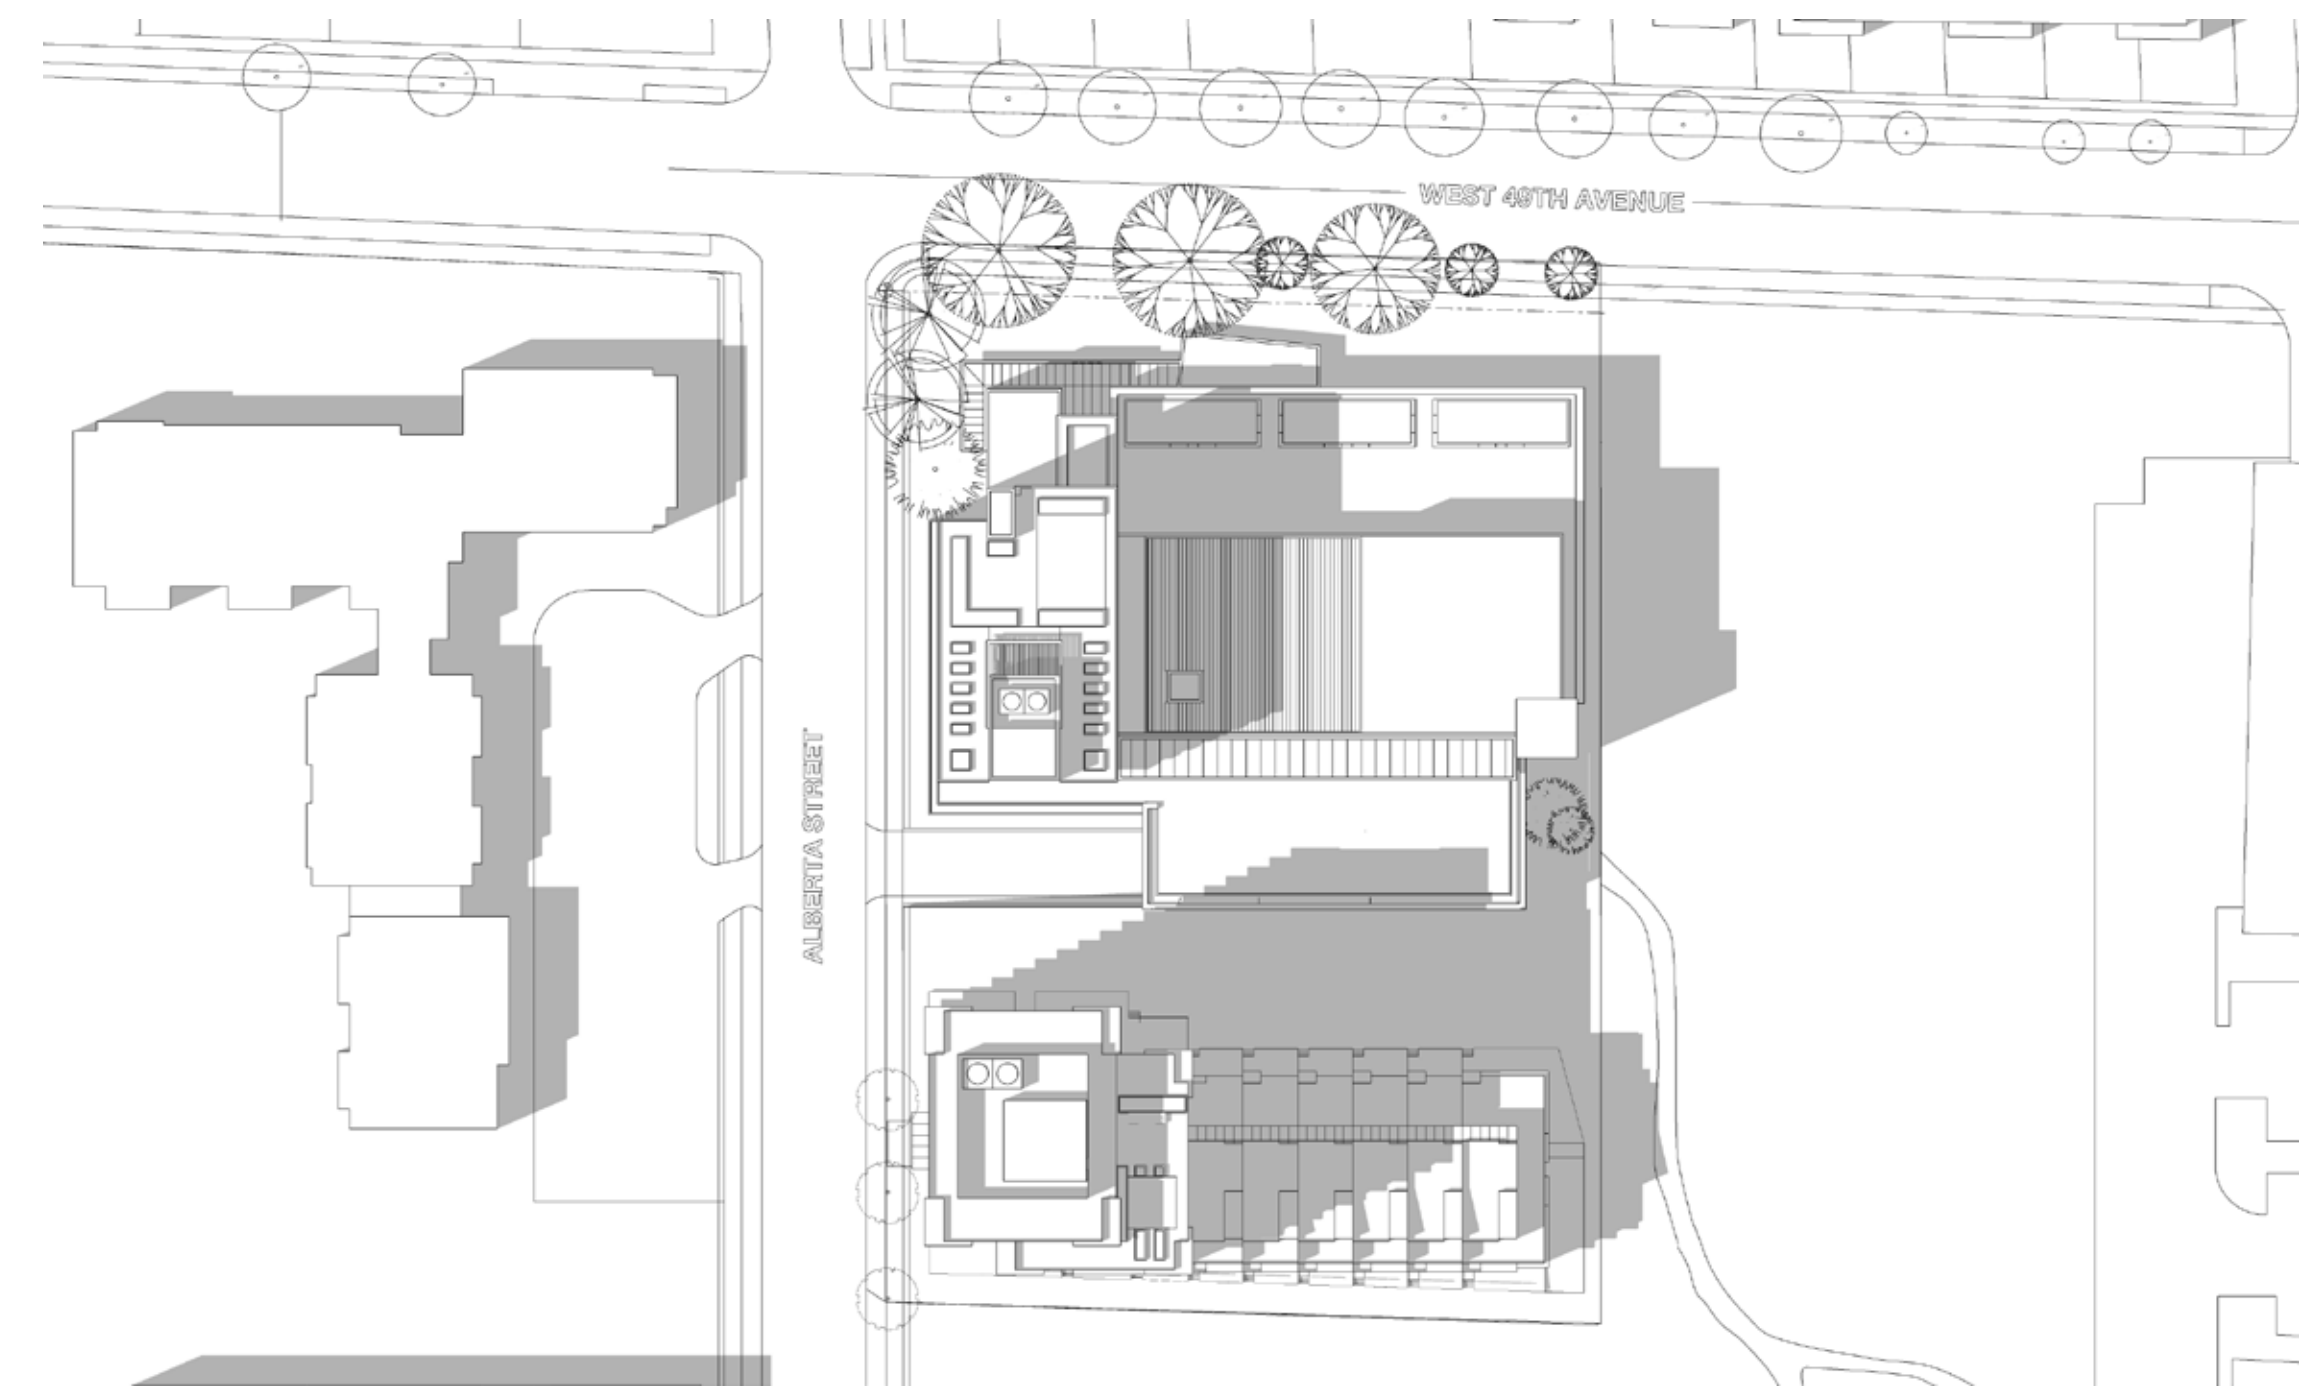

5.0 ARCHITECTURAL DRAWINGS

3D VIEWS (WITH FUTURE EXPANSION)

SUMMER SOLSTICE - 10 am (UTC - 7:00 hrs Daylight Saving Time)

SUMMER SOLSTICE - 12 pm (UTC - 7:00 hrs Daylight Saving Time)

SUMMER SOLSTICE - 2 pm (UTC - 7:00 hrs Daylight Saving Time)

SUMMER SOLSTICE - 4 pm (UTC - 7:00 hrs Daylight Saving Time)

5.0 ARCHITECTURAL DRAWINGS

3D VIEWS (WITH FUTURE EXPANSION)

WINTER SOLSTICE - 10 am (UTC -8hrs Standard Time)

WINTER SOLSTICE - 12 pm (UTC -8hrs Standard Time)

WINTER SOLSTICE - 2 pm (UTC -8hrs Standard Time)

WINTER SOLSTICE - 4 pm (UTC -8hrs Standard Time)

5.0 ARCHITECTURAL DRAWINGS

3D VIEWS (WITH FUTURE EXPANSION)

EQUINOX - 10 am (UTC - 7:00 hrs Daylight Saving Time)

EQUINOX - 12 pm (UTC - 7:00 hrs Daylight Saving Time)

EQUINOX - 2 pm (UTC - 7:00 hrs Daylight Saving Time)

EQUINOX - 4 pm (UTC - 7:00 hrs Daylight Saving Time)

5.0 ARCHITECTURAL DRAWINGS

SHADOW STUDIES (CHILDCARE EXTERIOR PLAY AREA)