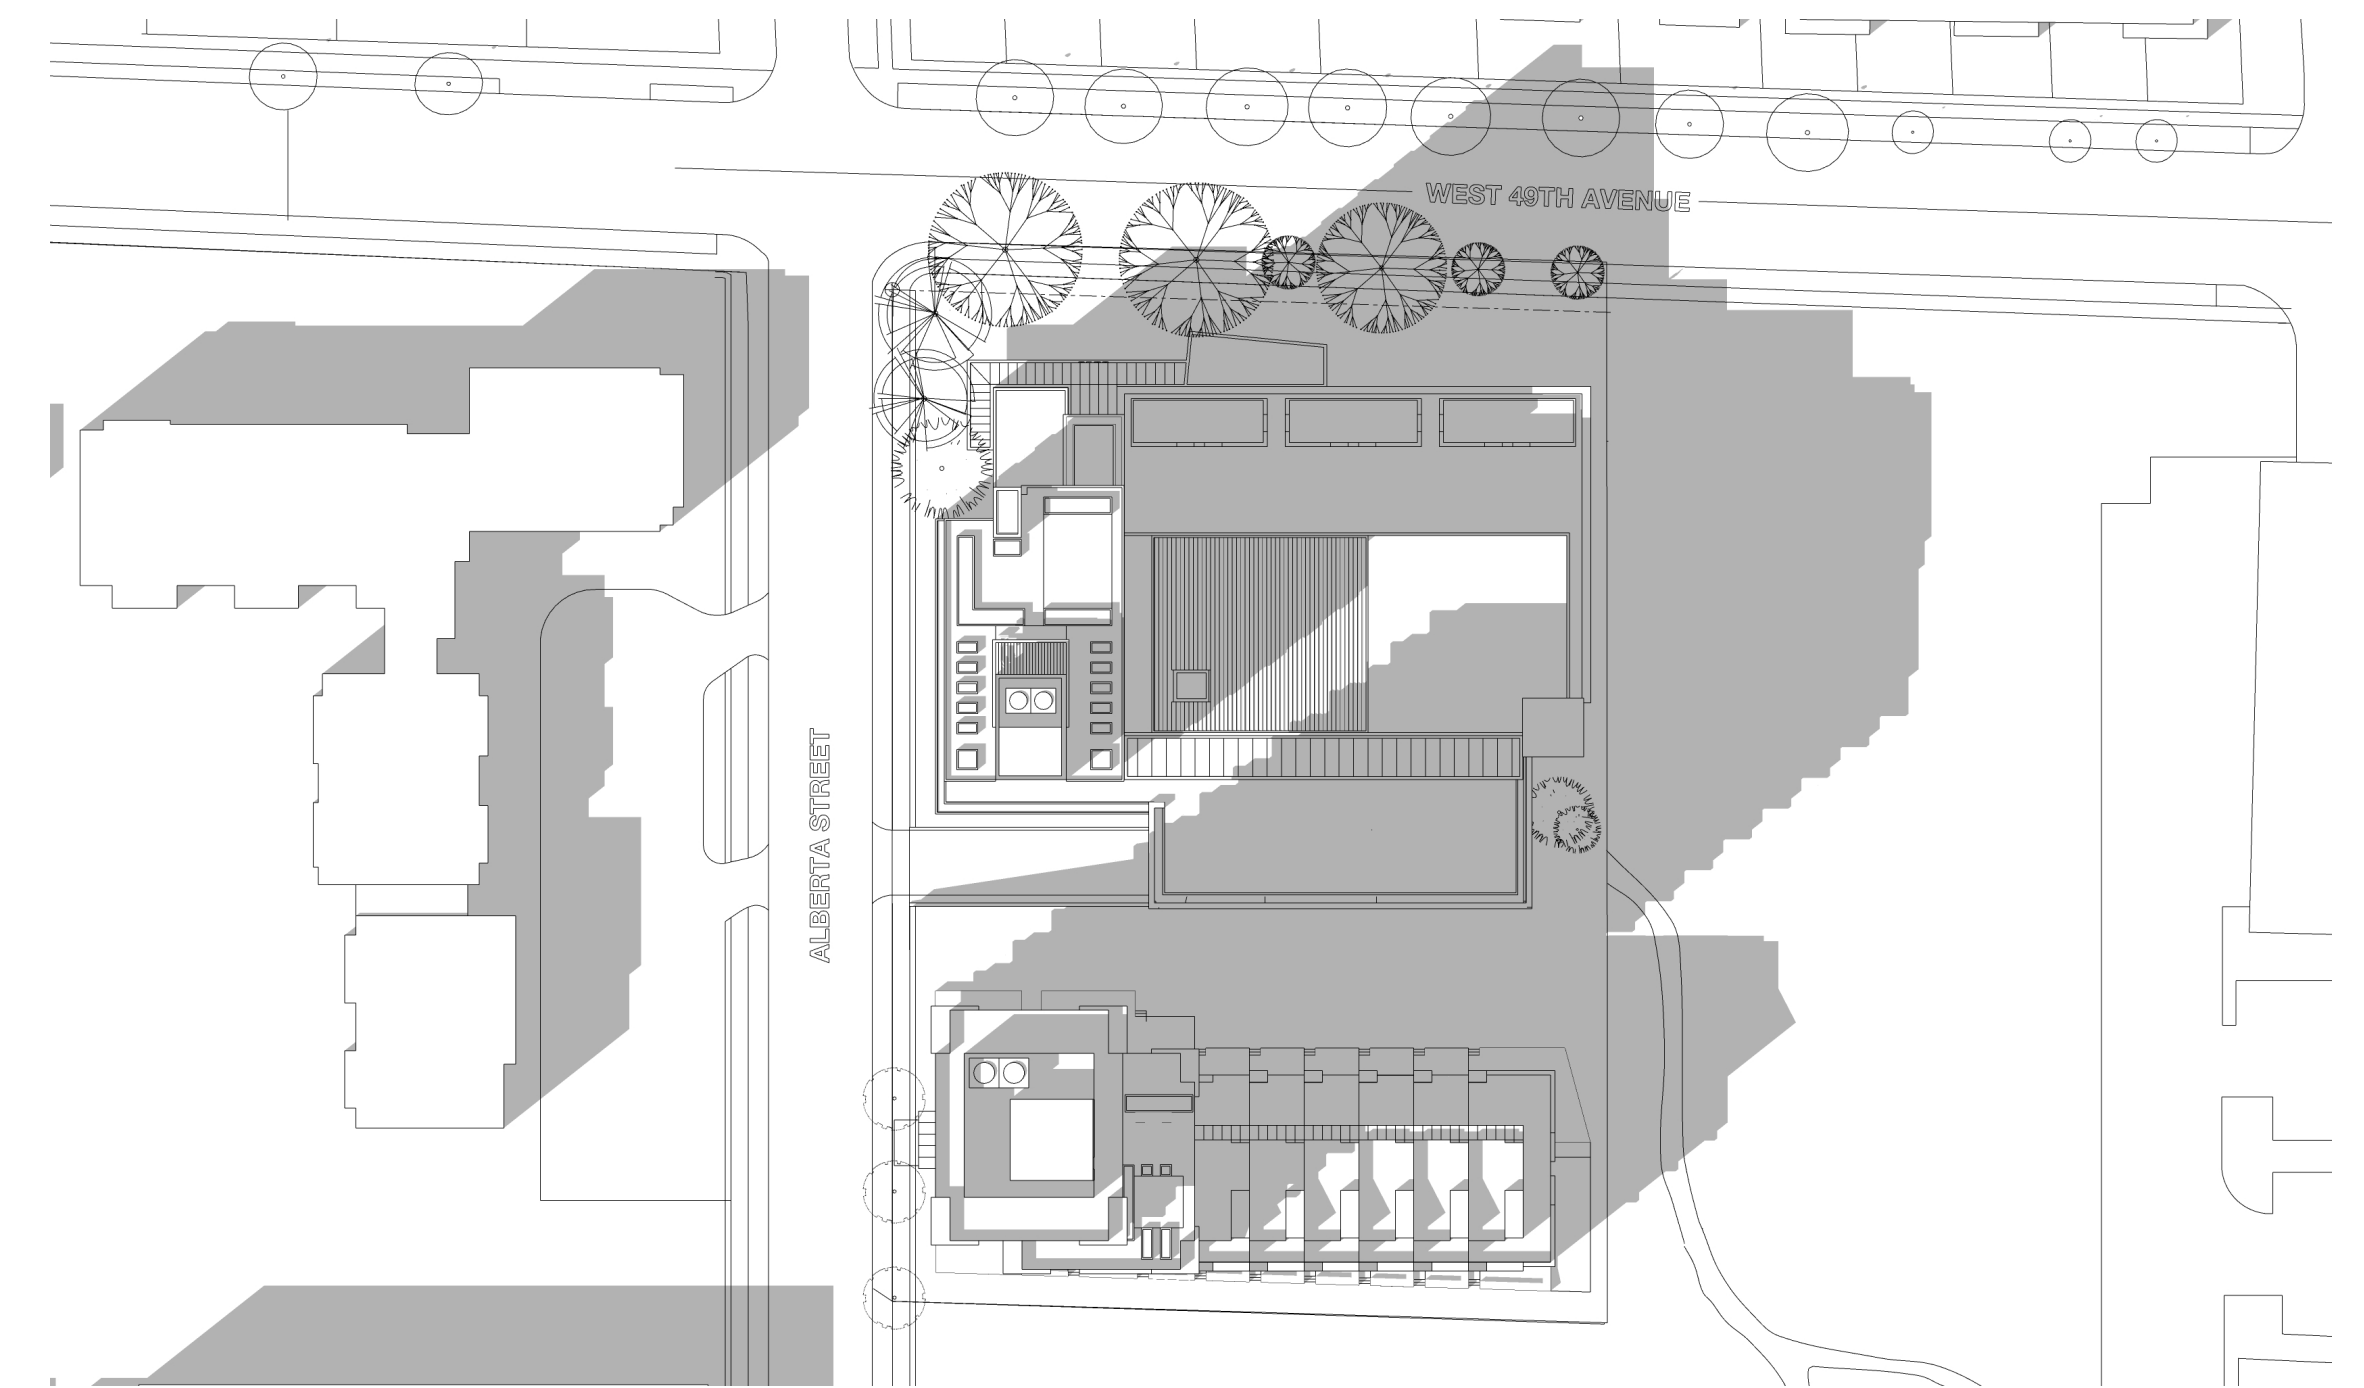

SUMMER SOLSTICE - 4 pm (UTC - 7:00 hrs Daylight Saving Time)

5.0 ARCHITECTURAL DRAWINGS

3D VIEWS (WITH FUTURE EXPANSION)

WINTER SOLSTICE - 10 am (UTC -8hrs Standard Time)

WINTER SOLSTICE - 12 pm (UTC -8hrs Standard Time)

WINTER SOLSTICE - 2 pm (UTC -8hrs Standard Time)

WINTER SOLSTICE - 4 pm (UTC -8hrs Standard Time)

5.0 ARCHITECTURAL DRAWINGS

3D VIEWS (WITH FUTURE EXPANSION)

EQUINOX - 10 am (UTC - 7:00 hrs Daylight Saving Time)

EQUINOX - 12 pm (UTC - 7:00 hrs Daylight Saving Time)

EQUINOX - 2 pm (UTC - 7:00 hrs Daylight Saving Time)

EQUINOX - 4 pm (UTC - 7:00 hrs Daylight Saving Time)

5.0 ARCHITECTURAL DRAWINGS

SHADOW STUDIES (CHILDCARE EXTERIOR PLAY AREA)