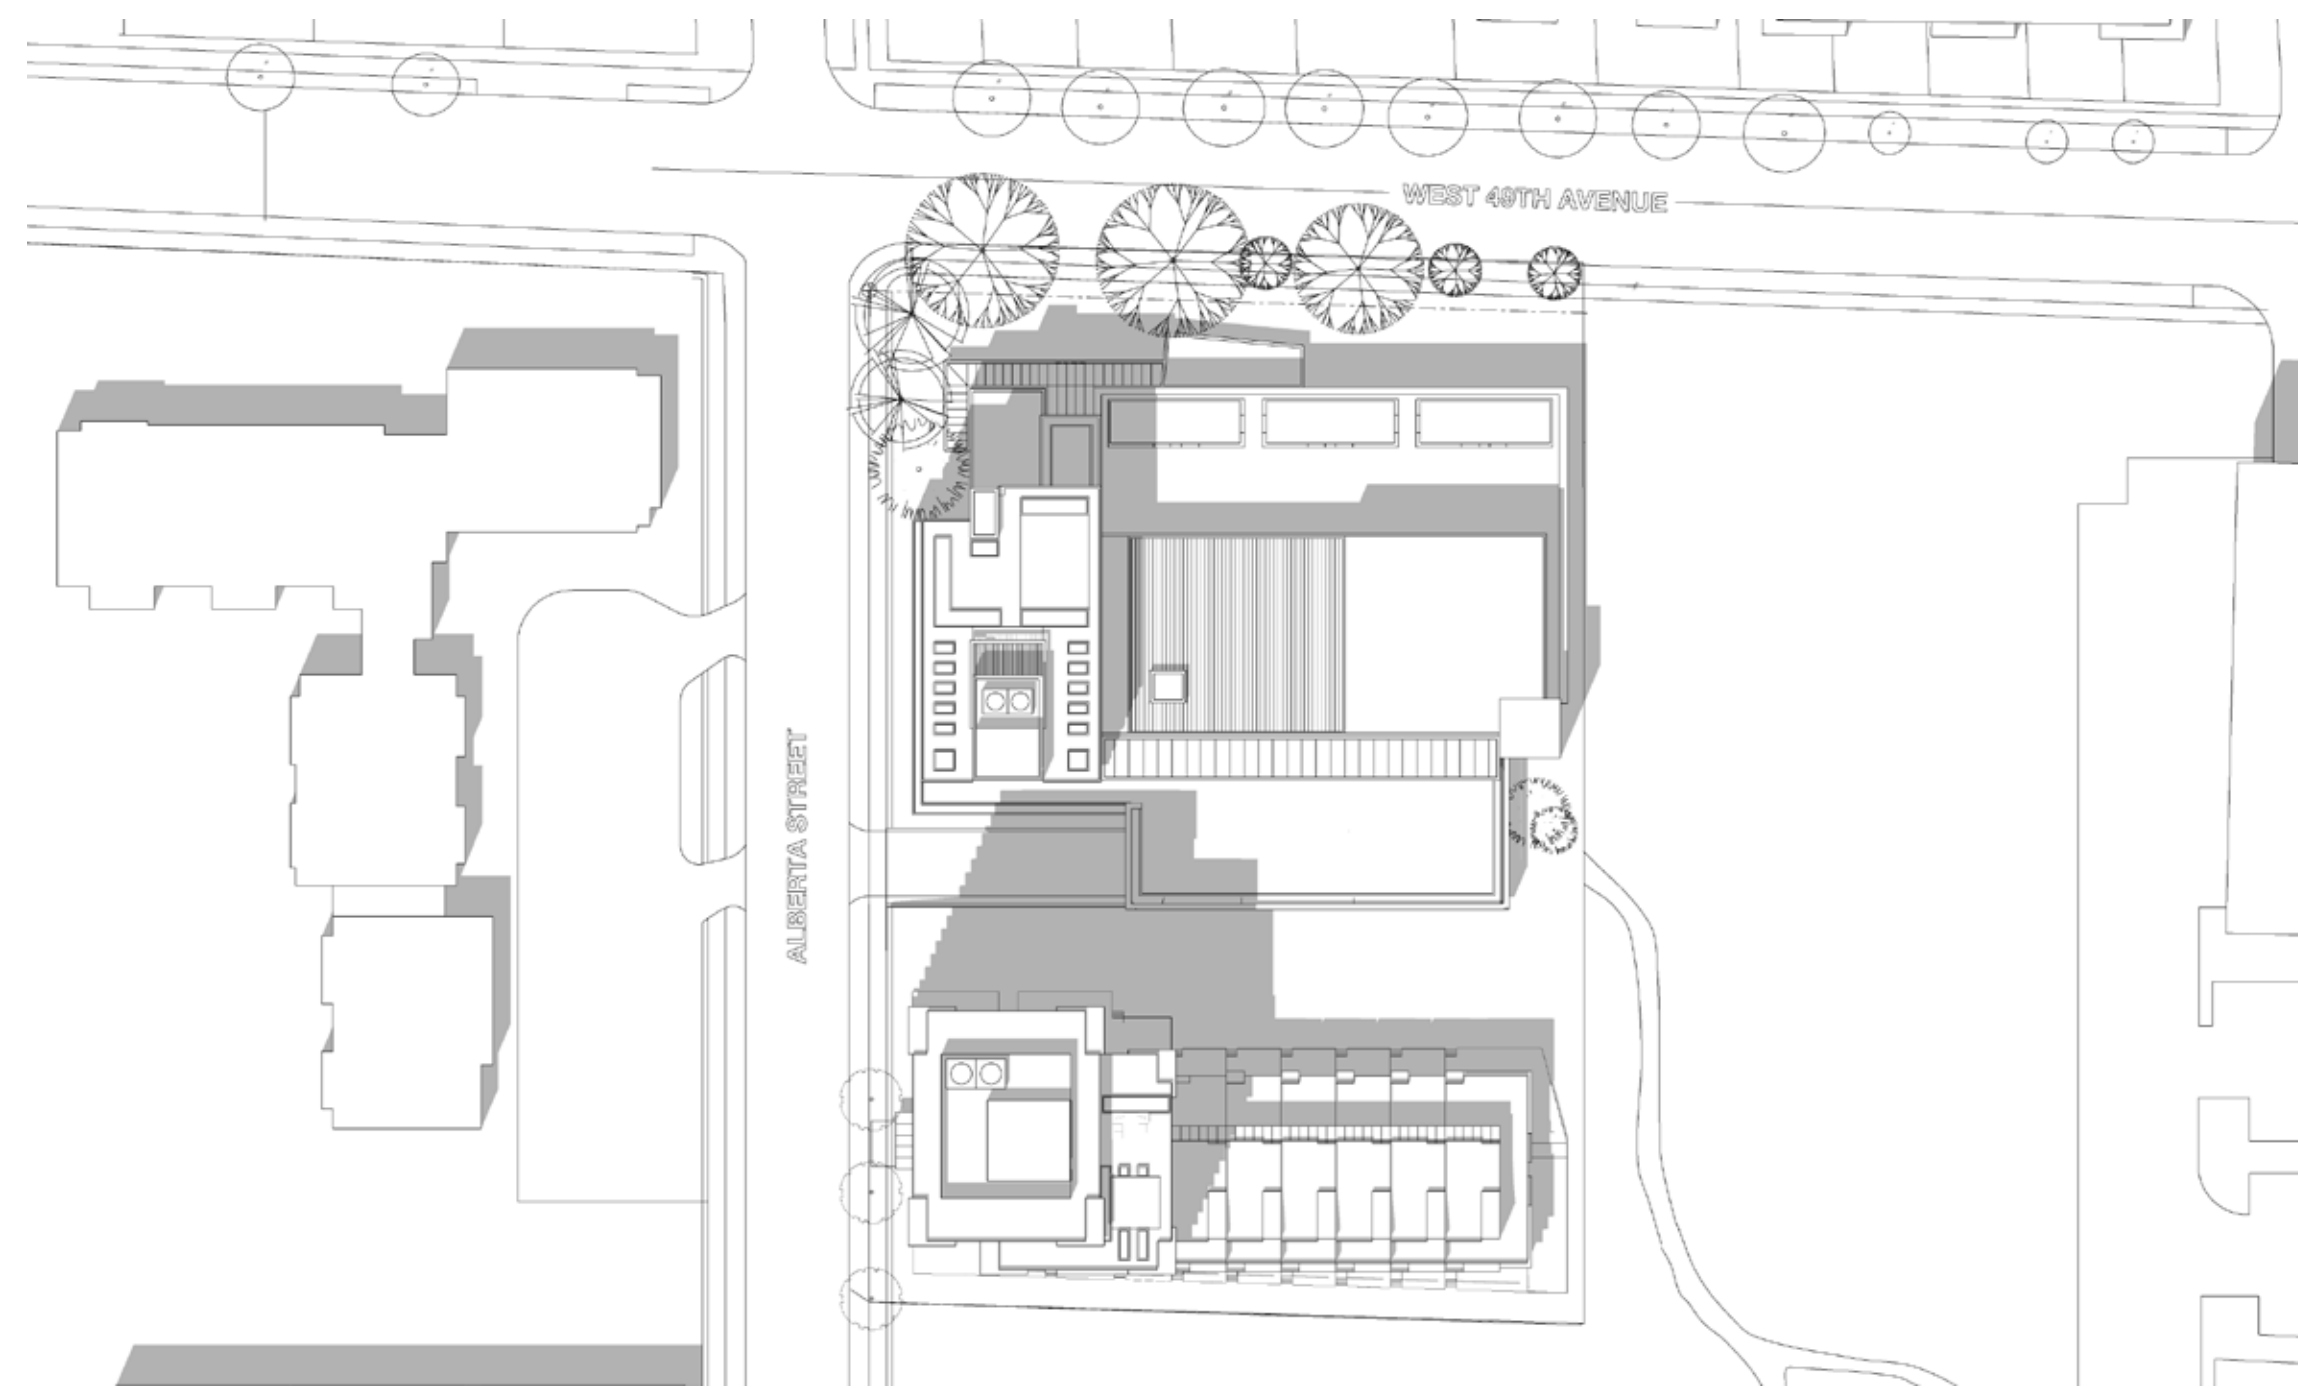

5.0 ARCHITECTURAL DRAWINGS

3D VIEWS (WITH FUTURE EXPANSION)

SUMMER SOLSTICE - 10 am (UTC - 7:00 hrs Daylight Saving Time)

SUMMER SOLSTICE - 12 pm (UTC - 7:00 hrs Daylight Saving Time)

SUMMER SOLSTICE - 2 pm (UTC - 7:00 hrs Daylight Saving Time)

SUMMER SOLSTICE - 4 pm (UTC - 7:00 hrs Daylight Saving Time)

5.0 ARCHITECTURAL DRAWINGS

3D VIEWS (WITH FUTURE EXPANSION)

WINTER SOLSTICE - 10 am (UTC -8hrs Standard Time)

WINTER SOLSTICE - 12 pm (UTC -8hrs Standard Time)

WINTER SOLSTICE - 2 pm (UTC -8hrs Standard Time)

WINTER SOLSTICE - 4 pm (UTC -8hrs Standard Time)

5.0 ARCHITECTURAL DRAWINGS

3D VIEWS (WITH FUTURE EXPANSION)

EQUINOX - 10 am (UTC - 7:00 hrs Daylight Saving Time)

EQUINOX - 12 pm (UTC - 7:00 hrs Daylight Saving Time)

EQUINOX - 2 pm (UTC - 7:00 hrs Daylight Saving Time)

EQUINOX - 4 pm (UTC - 7:00 hrs Daylight Saving Time)

5.0 ARCHITECTURAL DRAWINGS

SHADOW STUDIES (CHILDCARE EXTERIOR PLAY AREA)