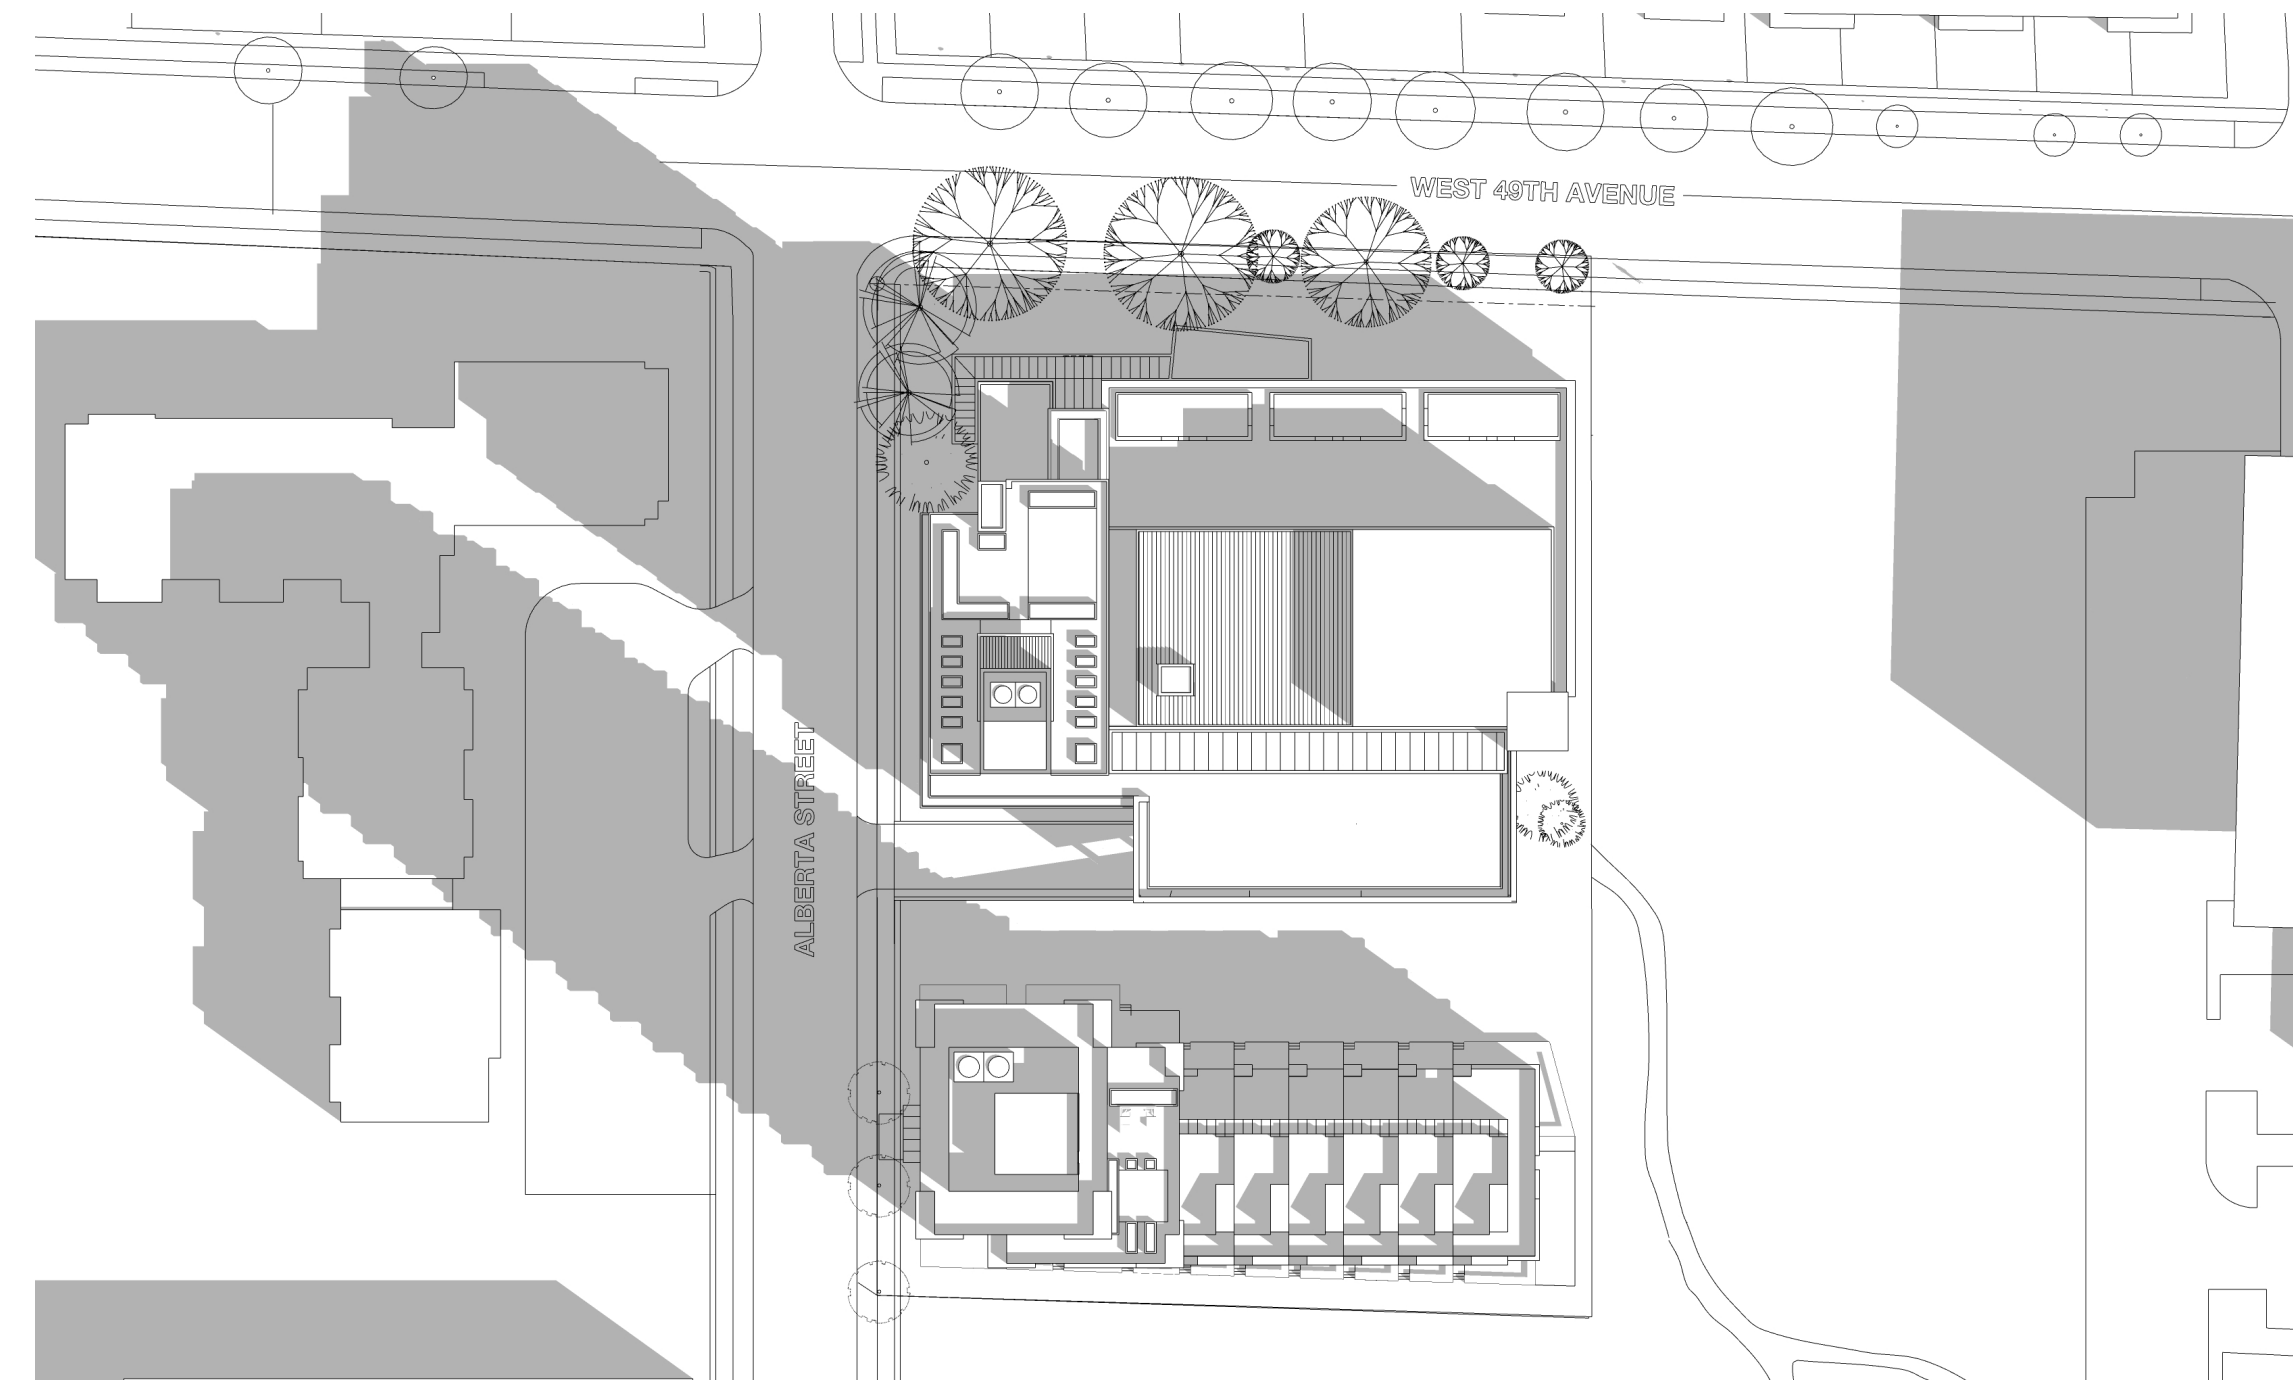

SUMMER SOLSTICE - 4 pm (UTC - 7:00 hrs Daylight Saving Time)

5.0 ARCHITECTURAL DRAWINGS

3D VIEWS (WITH FUTURE EXPANSION)

WINTER SOLSTICE - 10 am (UTC -8hrs Standard Time)

WINTER SOLSTICE - 12 pm (UTC -8hrs Standard Time)

WINTER SOLSTICE - 2 pm (UTC -8hrs Standard Time)

WINTER SOLSTICE - 4 pm (UTC -8hrs Standard Time)

5.0 ARCHITECTURAL DRAWINGS

3D VIEWS (WITH FUTURE EXPANSION)

EQUINOX - 10 am (UTC - 7:00 hrs Daylight Saving Time)

EQUINOX - 12 pm (UTC - 7:00 hrs Daylight Saving Time)

EQUINOX - 2 pm (UTC - 7:00 hrs Daylight Saving Time)

EQUINOX - 4 pm (UTC - 7:00 hrs Daylight Saving Time)

5.0 ARCHITECTURAL DRAWINGS

SHADOW STUDIES (CHILDCARE EXTERIOR PLAY AREA)