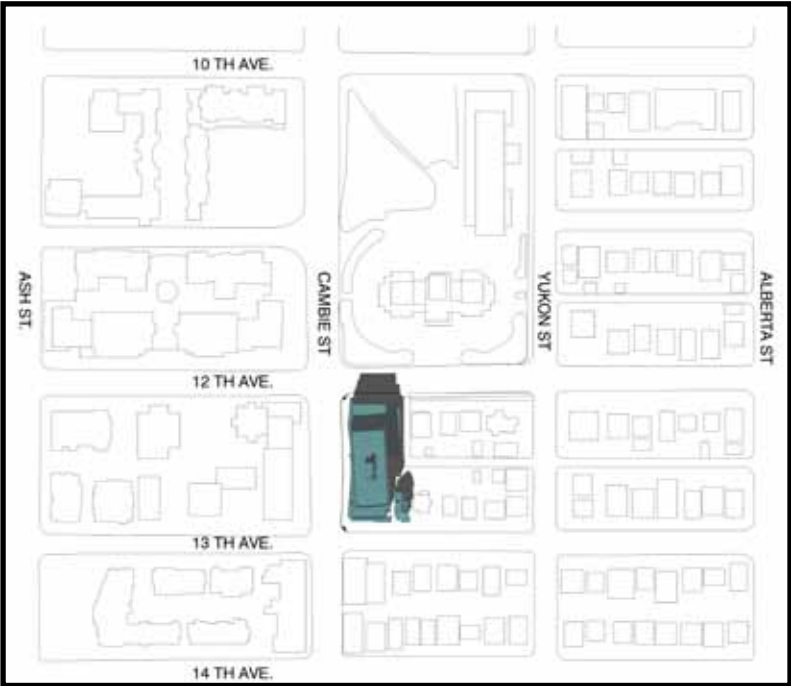

Shadow Study

Autumnal Equinox 10:00 AM

Autumnal Equinox 12:00 PM

Autumnal Equinox 2:00 PM

Vernal Equinox 10:00 AM

Vernal Equinox 12:00 PM

Vernal Equinox 2:00 PM