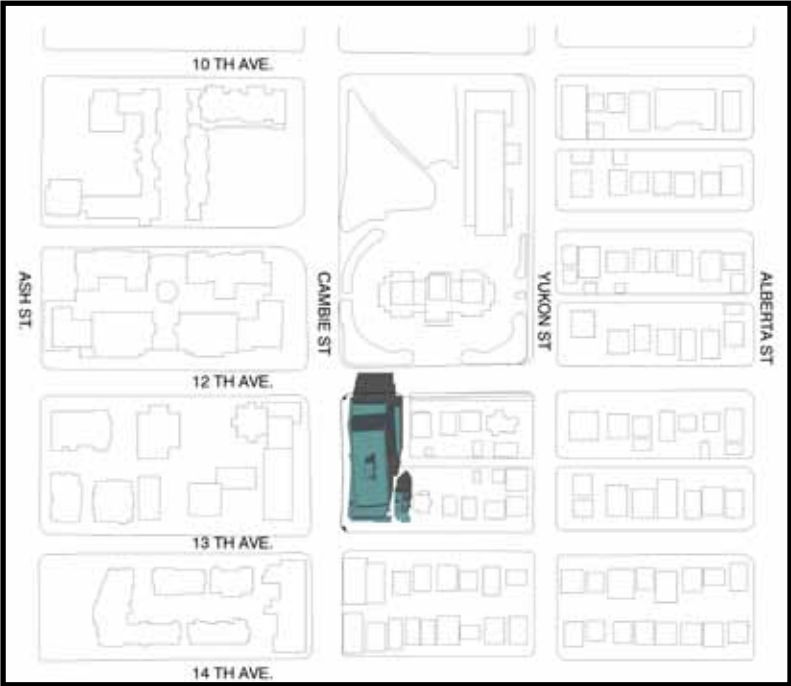

Shadow Study

Autumnal Equinox 10:00 AM

Autumnal Equinox 12:00 PM

Autumnal Equinox 2:00 PM

Vernal Equinox 10:00 AM

Vernal Equinox 12:00 PM

Vernal Equinox 2:00 PM