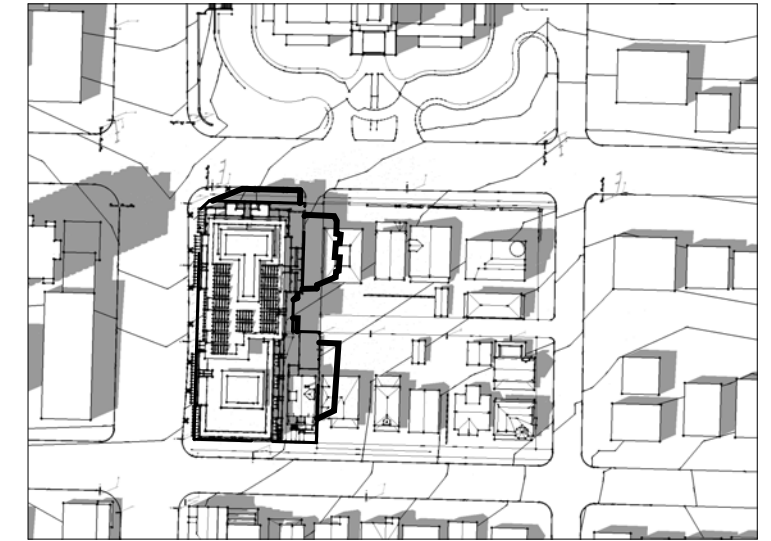

SUMMER SOLSTICE 2 pm (June 21)