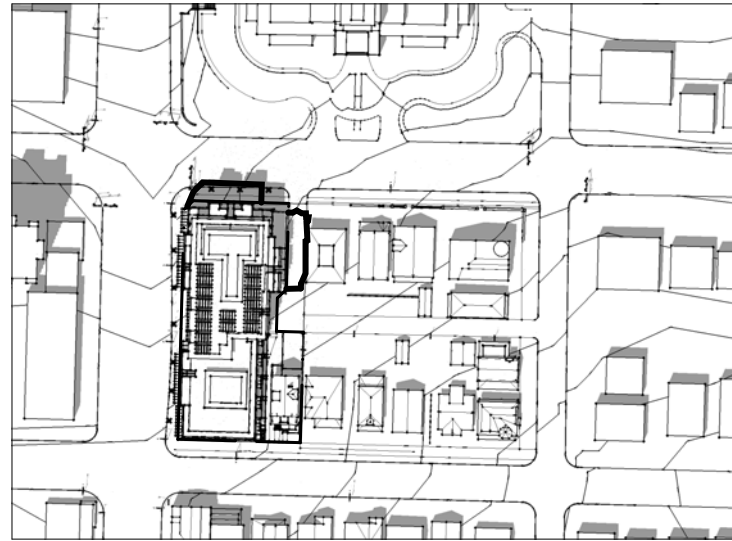

SUMMER SOLSTICE 12 pm (June 21)