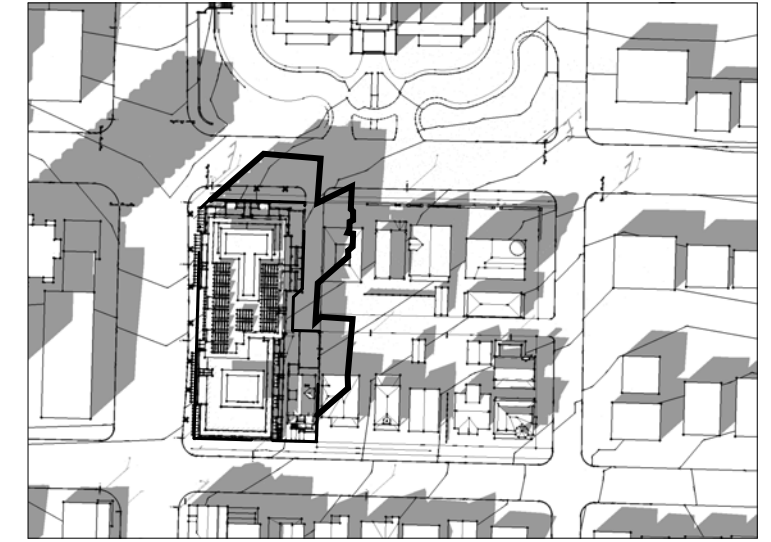

SPRING EQUINOX 2 pm (March 21)