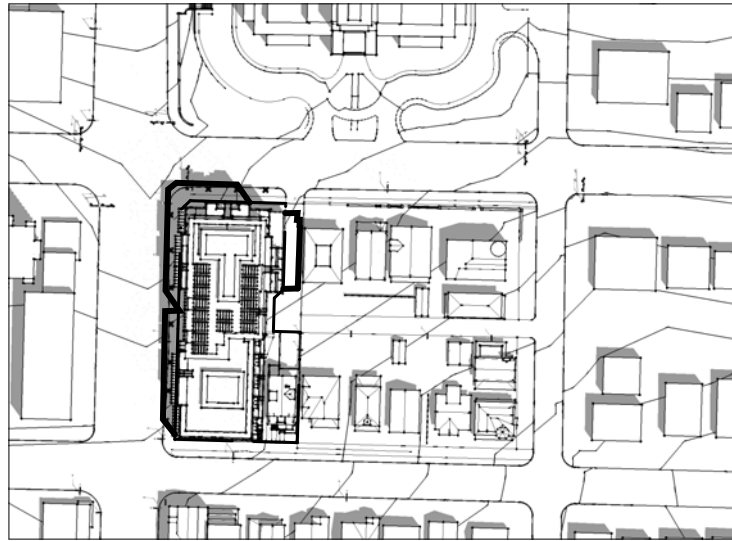

SUMMER SOLSTICE 10 am (June 21)