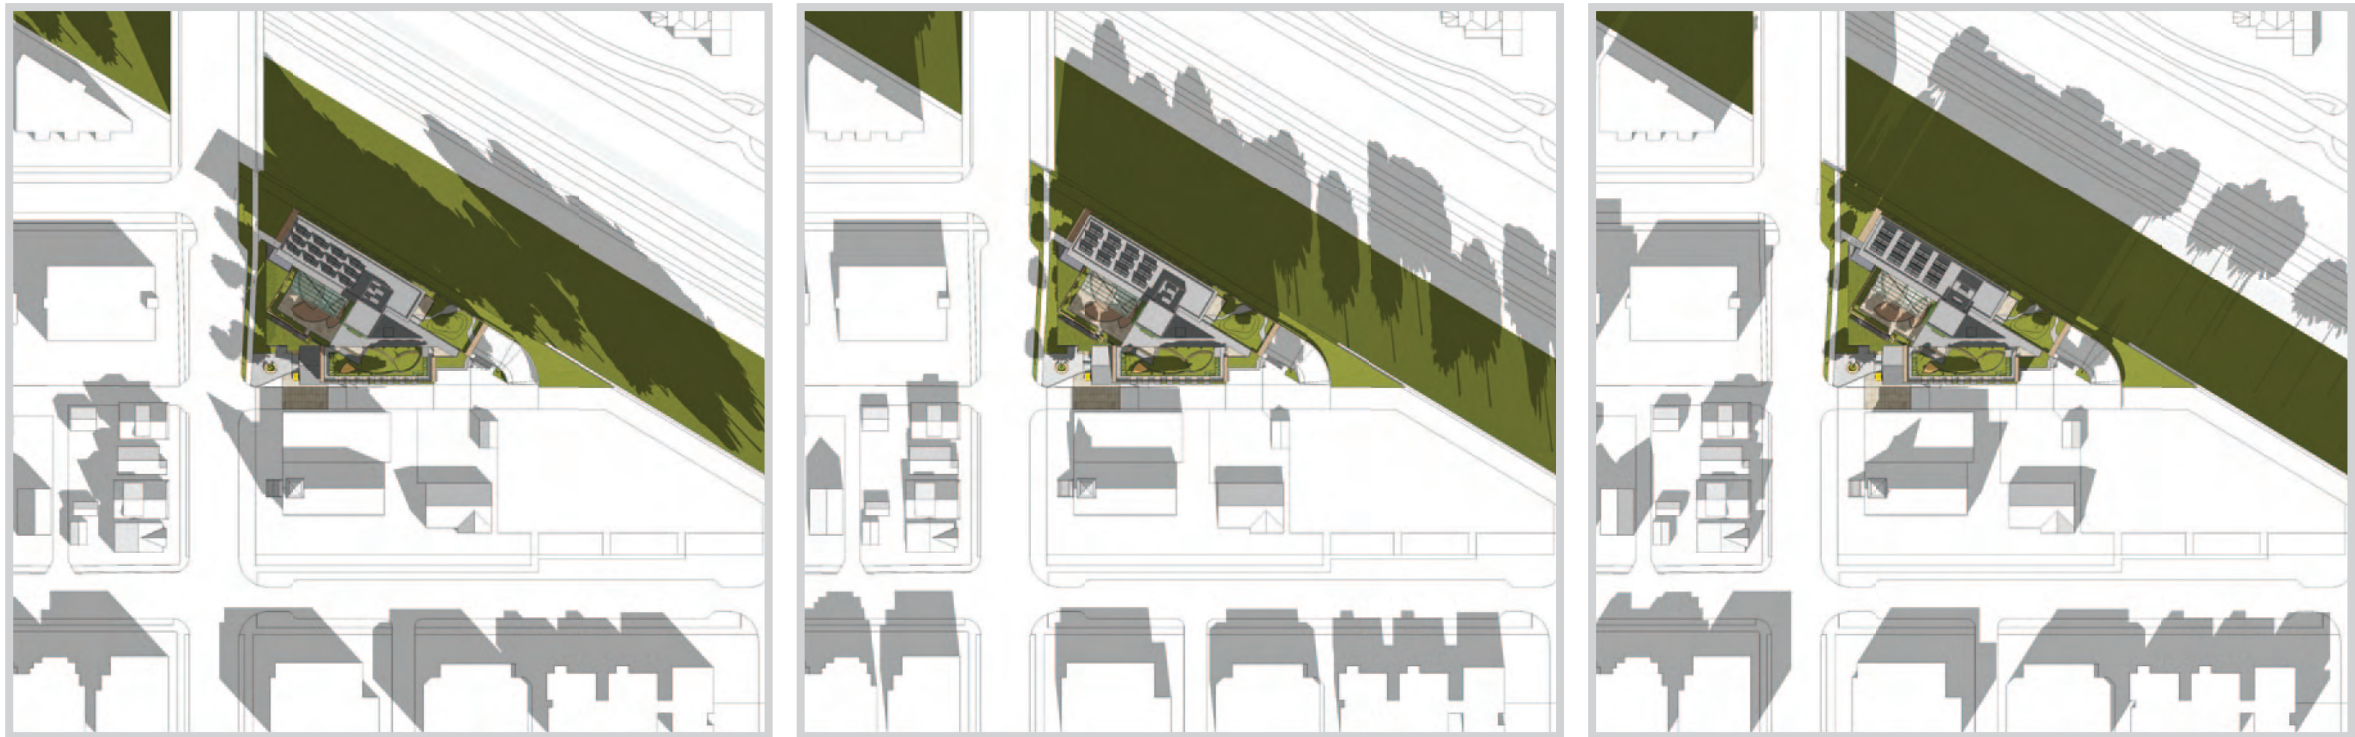

4.12 SHADOW STUDIES

Computer-generated shadow diagrams illustrate the impact of the proposed building at the vernal equinox and at the summer solstice.

Summer Solstice (06/21)

10:00 am

12:00 pm

2:00 pm

Vernal Equinox (03/21)