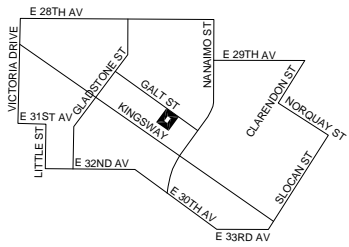

Site, Surrounding Zoning
2312-2328 Galt Street

NOTIFICATION AREA