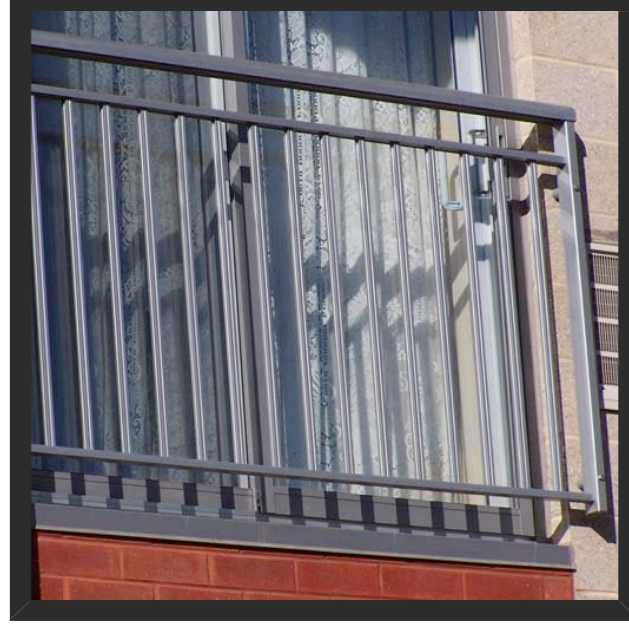

CONCEPT

PROPOSED HOUSING FOR BC PARAPLEGIC ASSOCIATION HOUSING SOCIETY
KITS HOUSE NEIGHBOURHOOD ASSOCIATION

i INTEGRAL
ARCHITECTURE INC.
416 W. PENDER ST.
VANCOUVER,
BC, V7R 2S4
T 604.688.4220
F 604.688.4270
[info@integral-arch.com]

'french balcony'