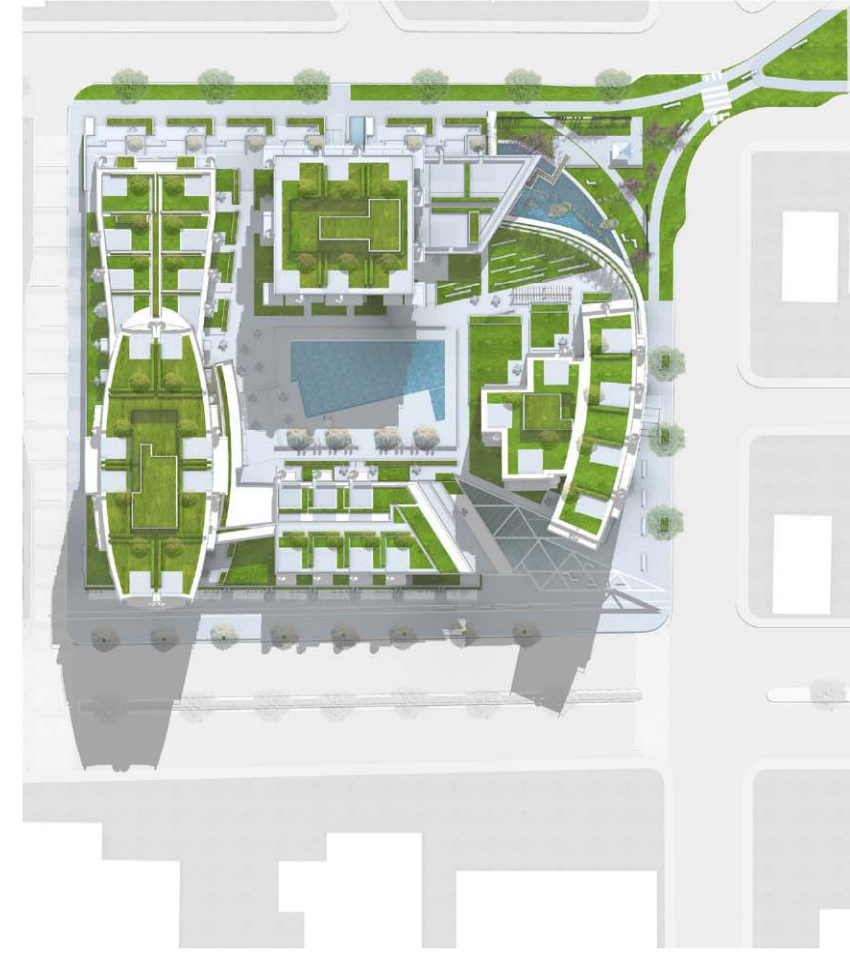

4.11 SHADOW STUDIES

Summer Solstice (06/21) 10:00 am

Summer Solstice (06/21) 12:00 pm

Summer Solstice (06/21) 2:00 pm

Computer-generated shadow diagrams illustrate the impact of the proposed building at the vernal equinox and at the summer solstice.

4.11 SHADOW STUDIES

Vernal Equinox (03/21) 10:00 am

Vernal Equinox (03/21) 12:00 pm

Vernal Equinox (03/21) 2:00 pm