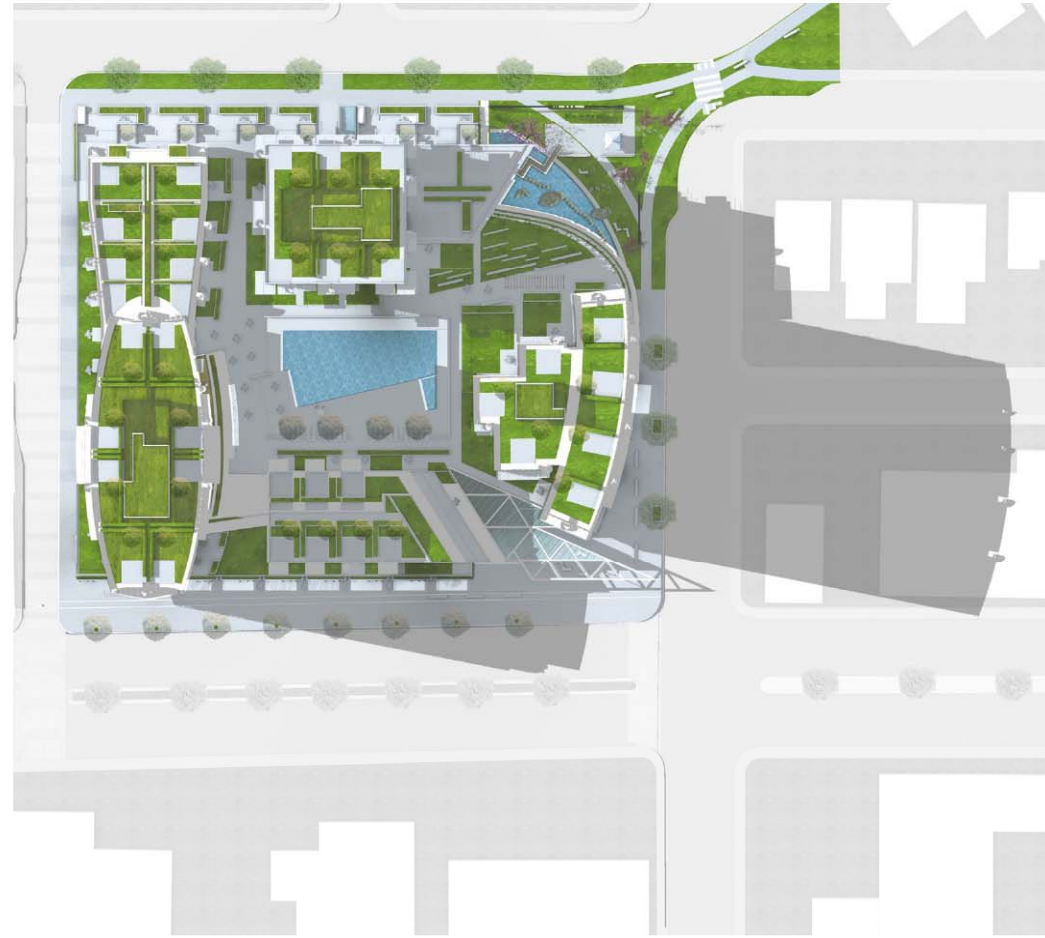

4.11 SHADOW STUDIES

Summer Solstice (06/21) 10:00 am

Summer Solstice (06/21) 12:00 pm

Summer Solstice (06/21) 2:00 pm

Computer-generated shadow diagrams illustrate the impact of the proposed building at the vernal equinox and at the summer solstice.

4.11 SHADOW STUDIES

Vernal Equinox (03/21) 10:00 am

Vernal Equinox (03/21) 12:00 pm

Vernal Equinox (03/21) 2:00 pm