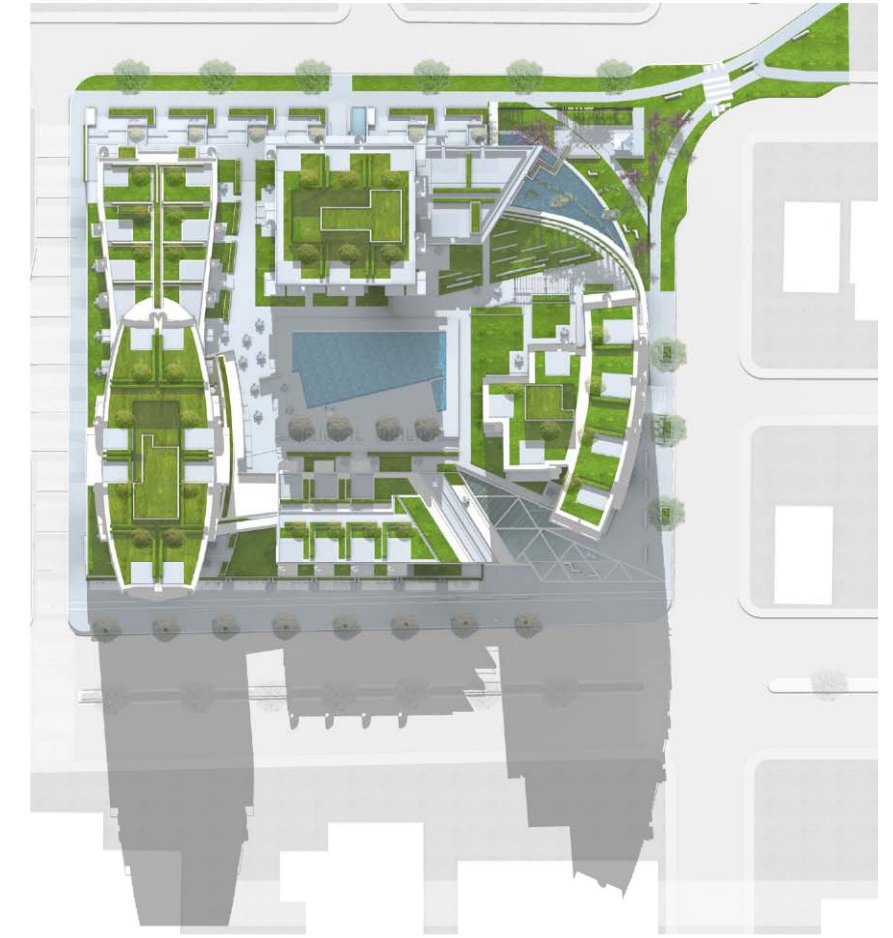

4.11 SHADOW STUDIES

Summer Solstice (06/21) 10:00 am

Summer Solstice (06/21) 12:00 pm

Summer Solstice (06/21) 2:00 pm

Computer-generated shadow diagrams illustrate the impact of the proposed building at the vernal equinox and at the summer solstice.

4.11 SHADOW STUDIES

Vernal Equinox (03/21) 10:00 am

Vernal Equinox (03/21) 12:00 pm

Vernal Equinox (03/21) 2:00 pm