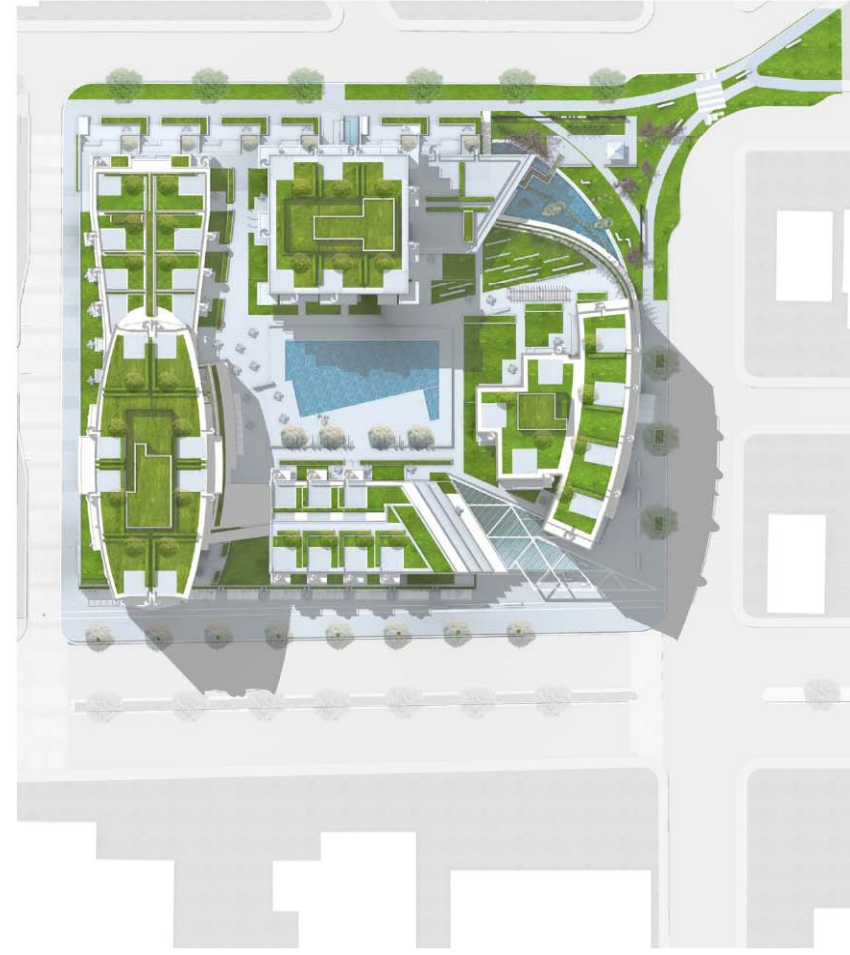

4.11 SHADOW STUDIES

Summer Solstice (06/21) 10:00 am

Summer Solstice (06/21) 12:00 pm

Summer Solstice (06/21) 2:00 pm

Computer-generated shadow diagrams illustrate the impact of the proposed building at the vernal equinox and at the summer solstice.

4.11 SHADOW STUDIES

Vernal Equinox (03/21) 10:00 am

Vernal Equinox (03/21) 12:00 pm

Vernal Equinox (03/21) 2:00 pm