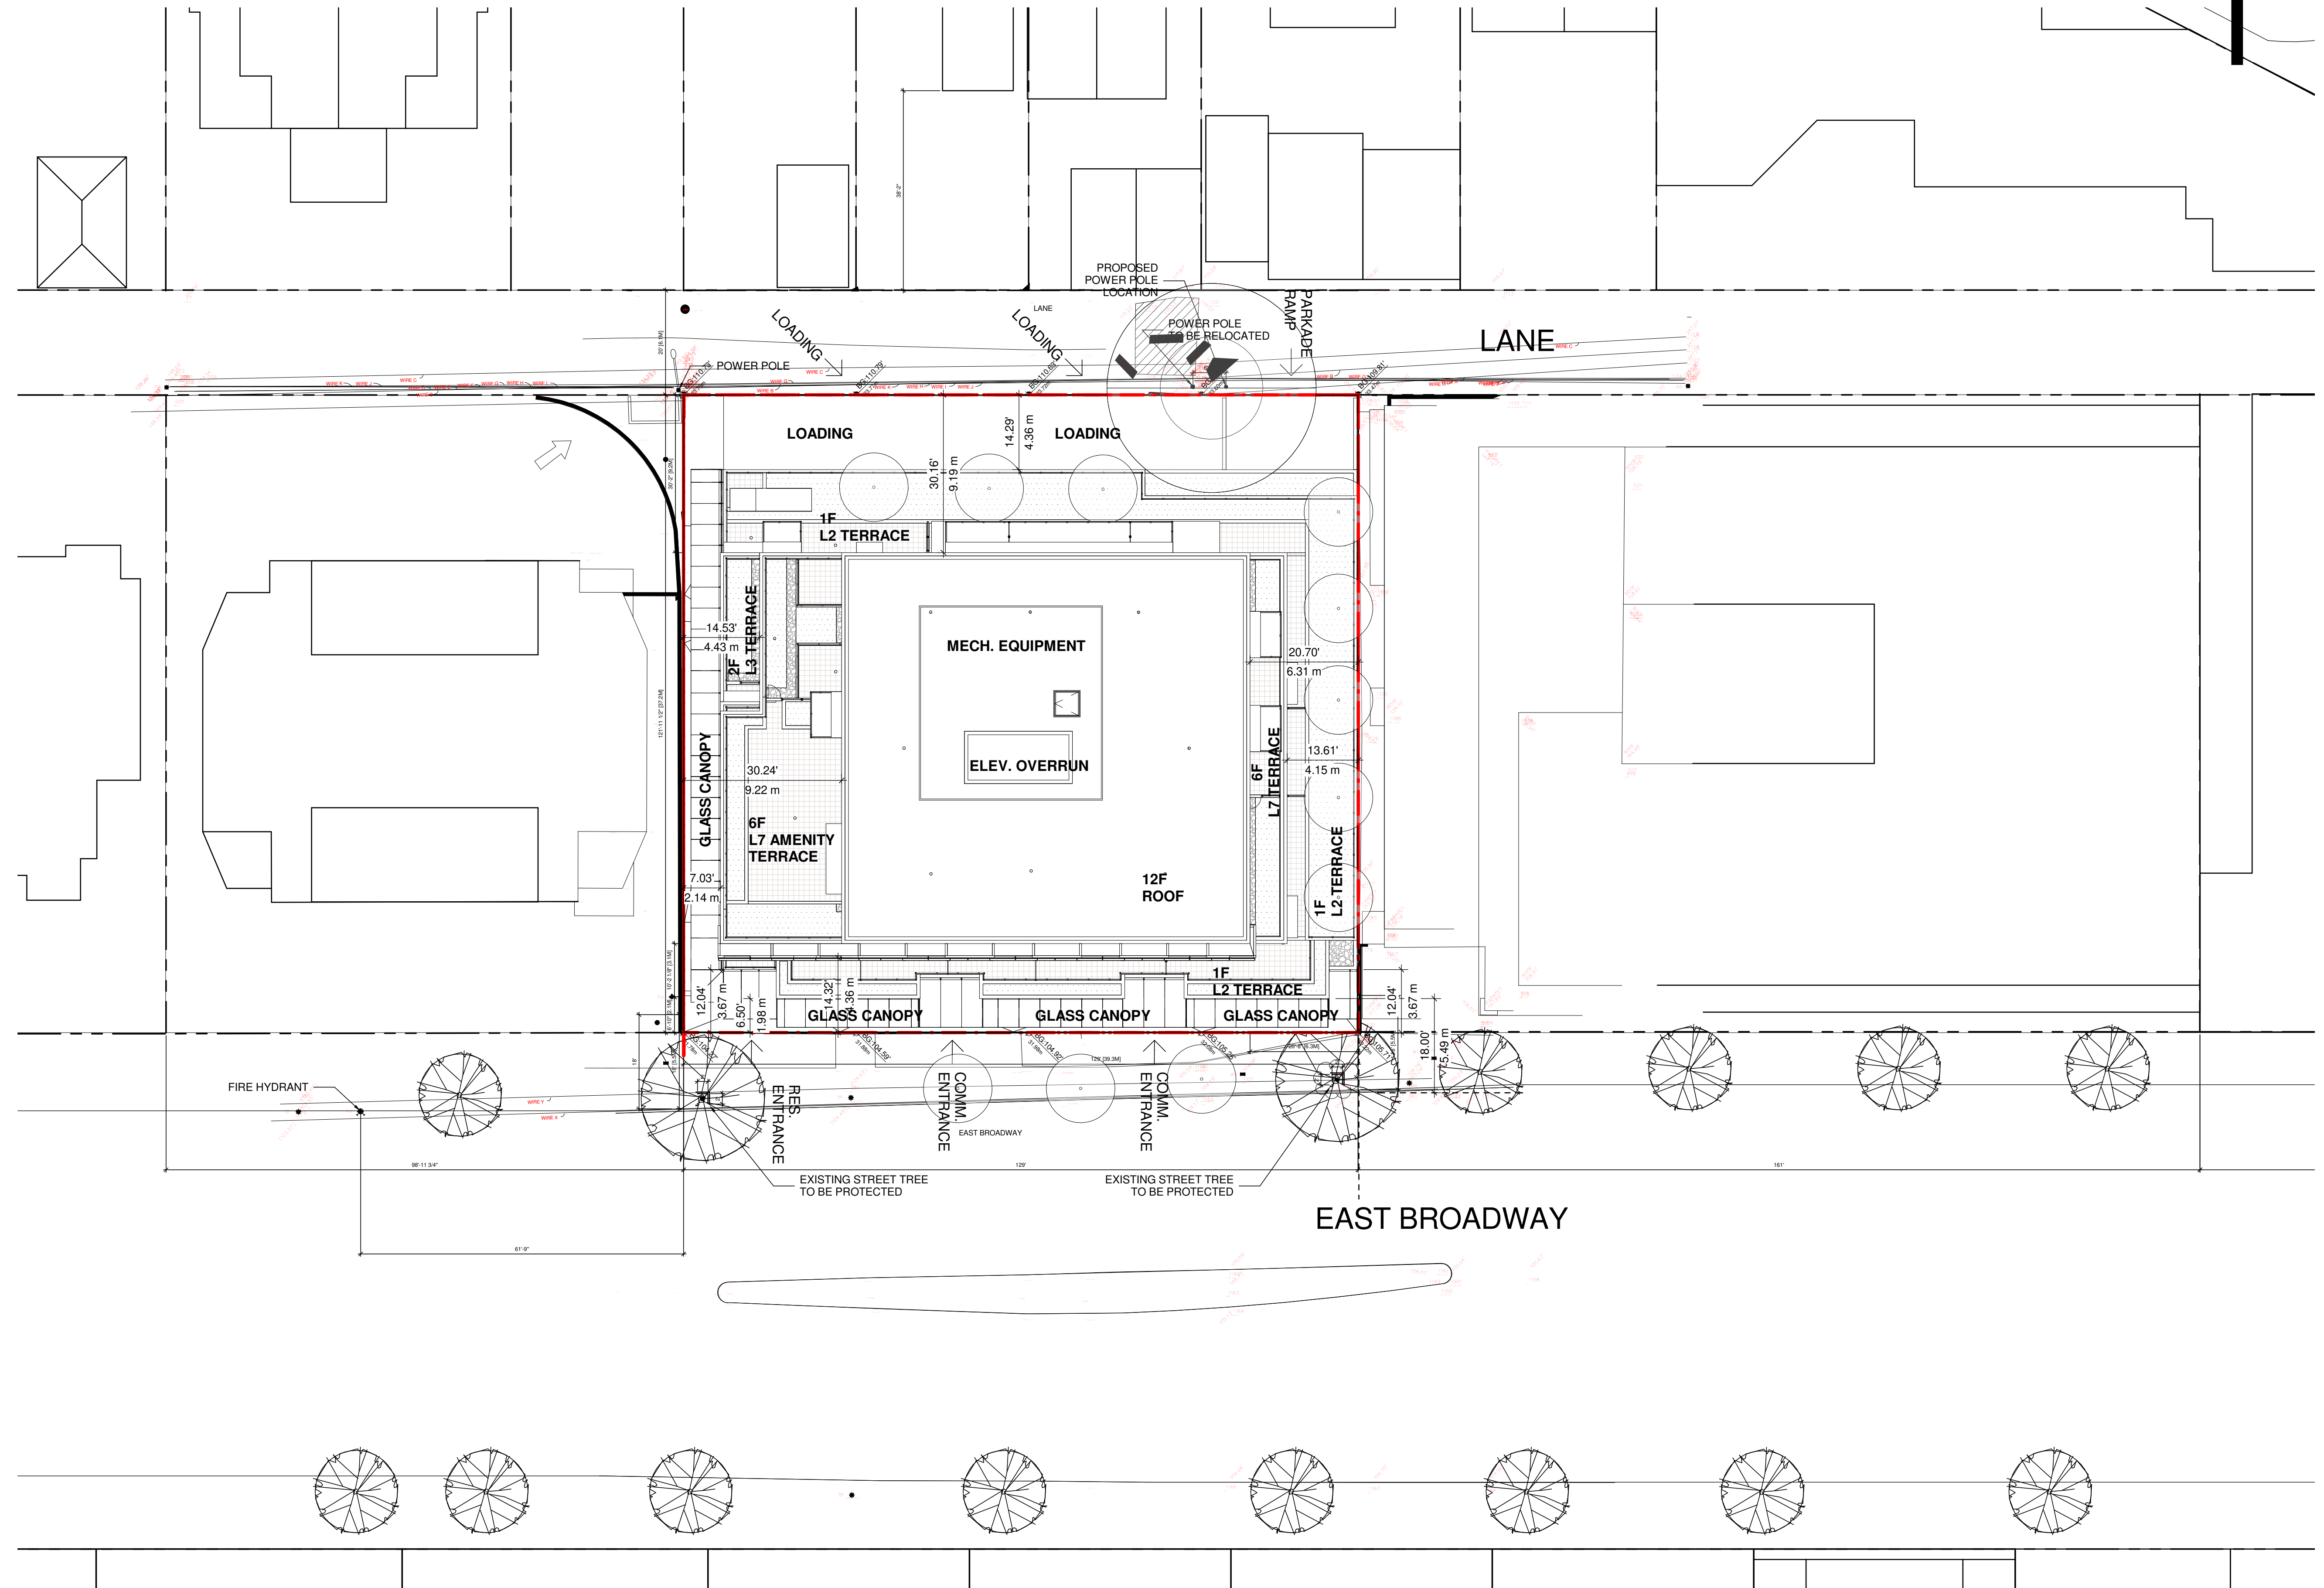

SITE PLAN

ILLUSTRATED SITE PLAN

- LEVEL 1
 - ① CITY SIDEWALK
 - ② NEW STREET TREES
 - ③ WALK PATH
 - ④ BIKE RACKS
- LEVEL 2
 - ⑤ PLANTING
 - ⑥ PRIVATE PATIO
- LEVEL 7
 - ⑦ AMENITY-GATHERING AREA
 - ⑧ PRIVATE PATIO
- LEVEL 12
 - ⑨ EXTENSIVE GREEN ROOF

STREET VIEW FROM BROADWAY LOOKING WEST

STREET VIEW FROM BROADWAY LOOKING EAST

STREET VIEW FROM LANE LOOKING EAST

STREET VIEW FROM LANE LOOKING WEST