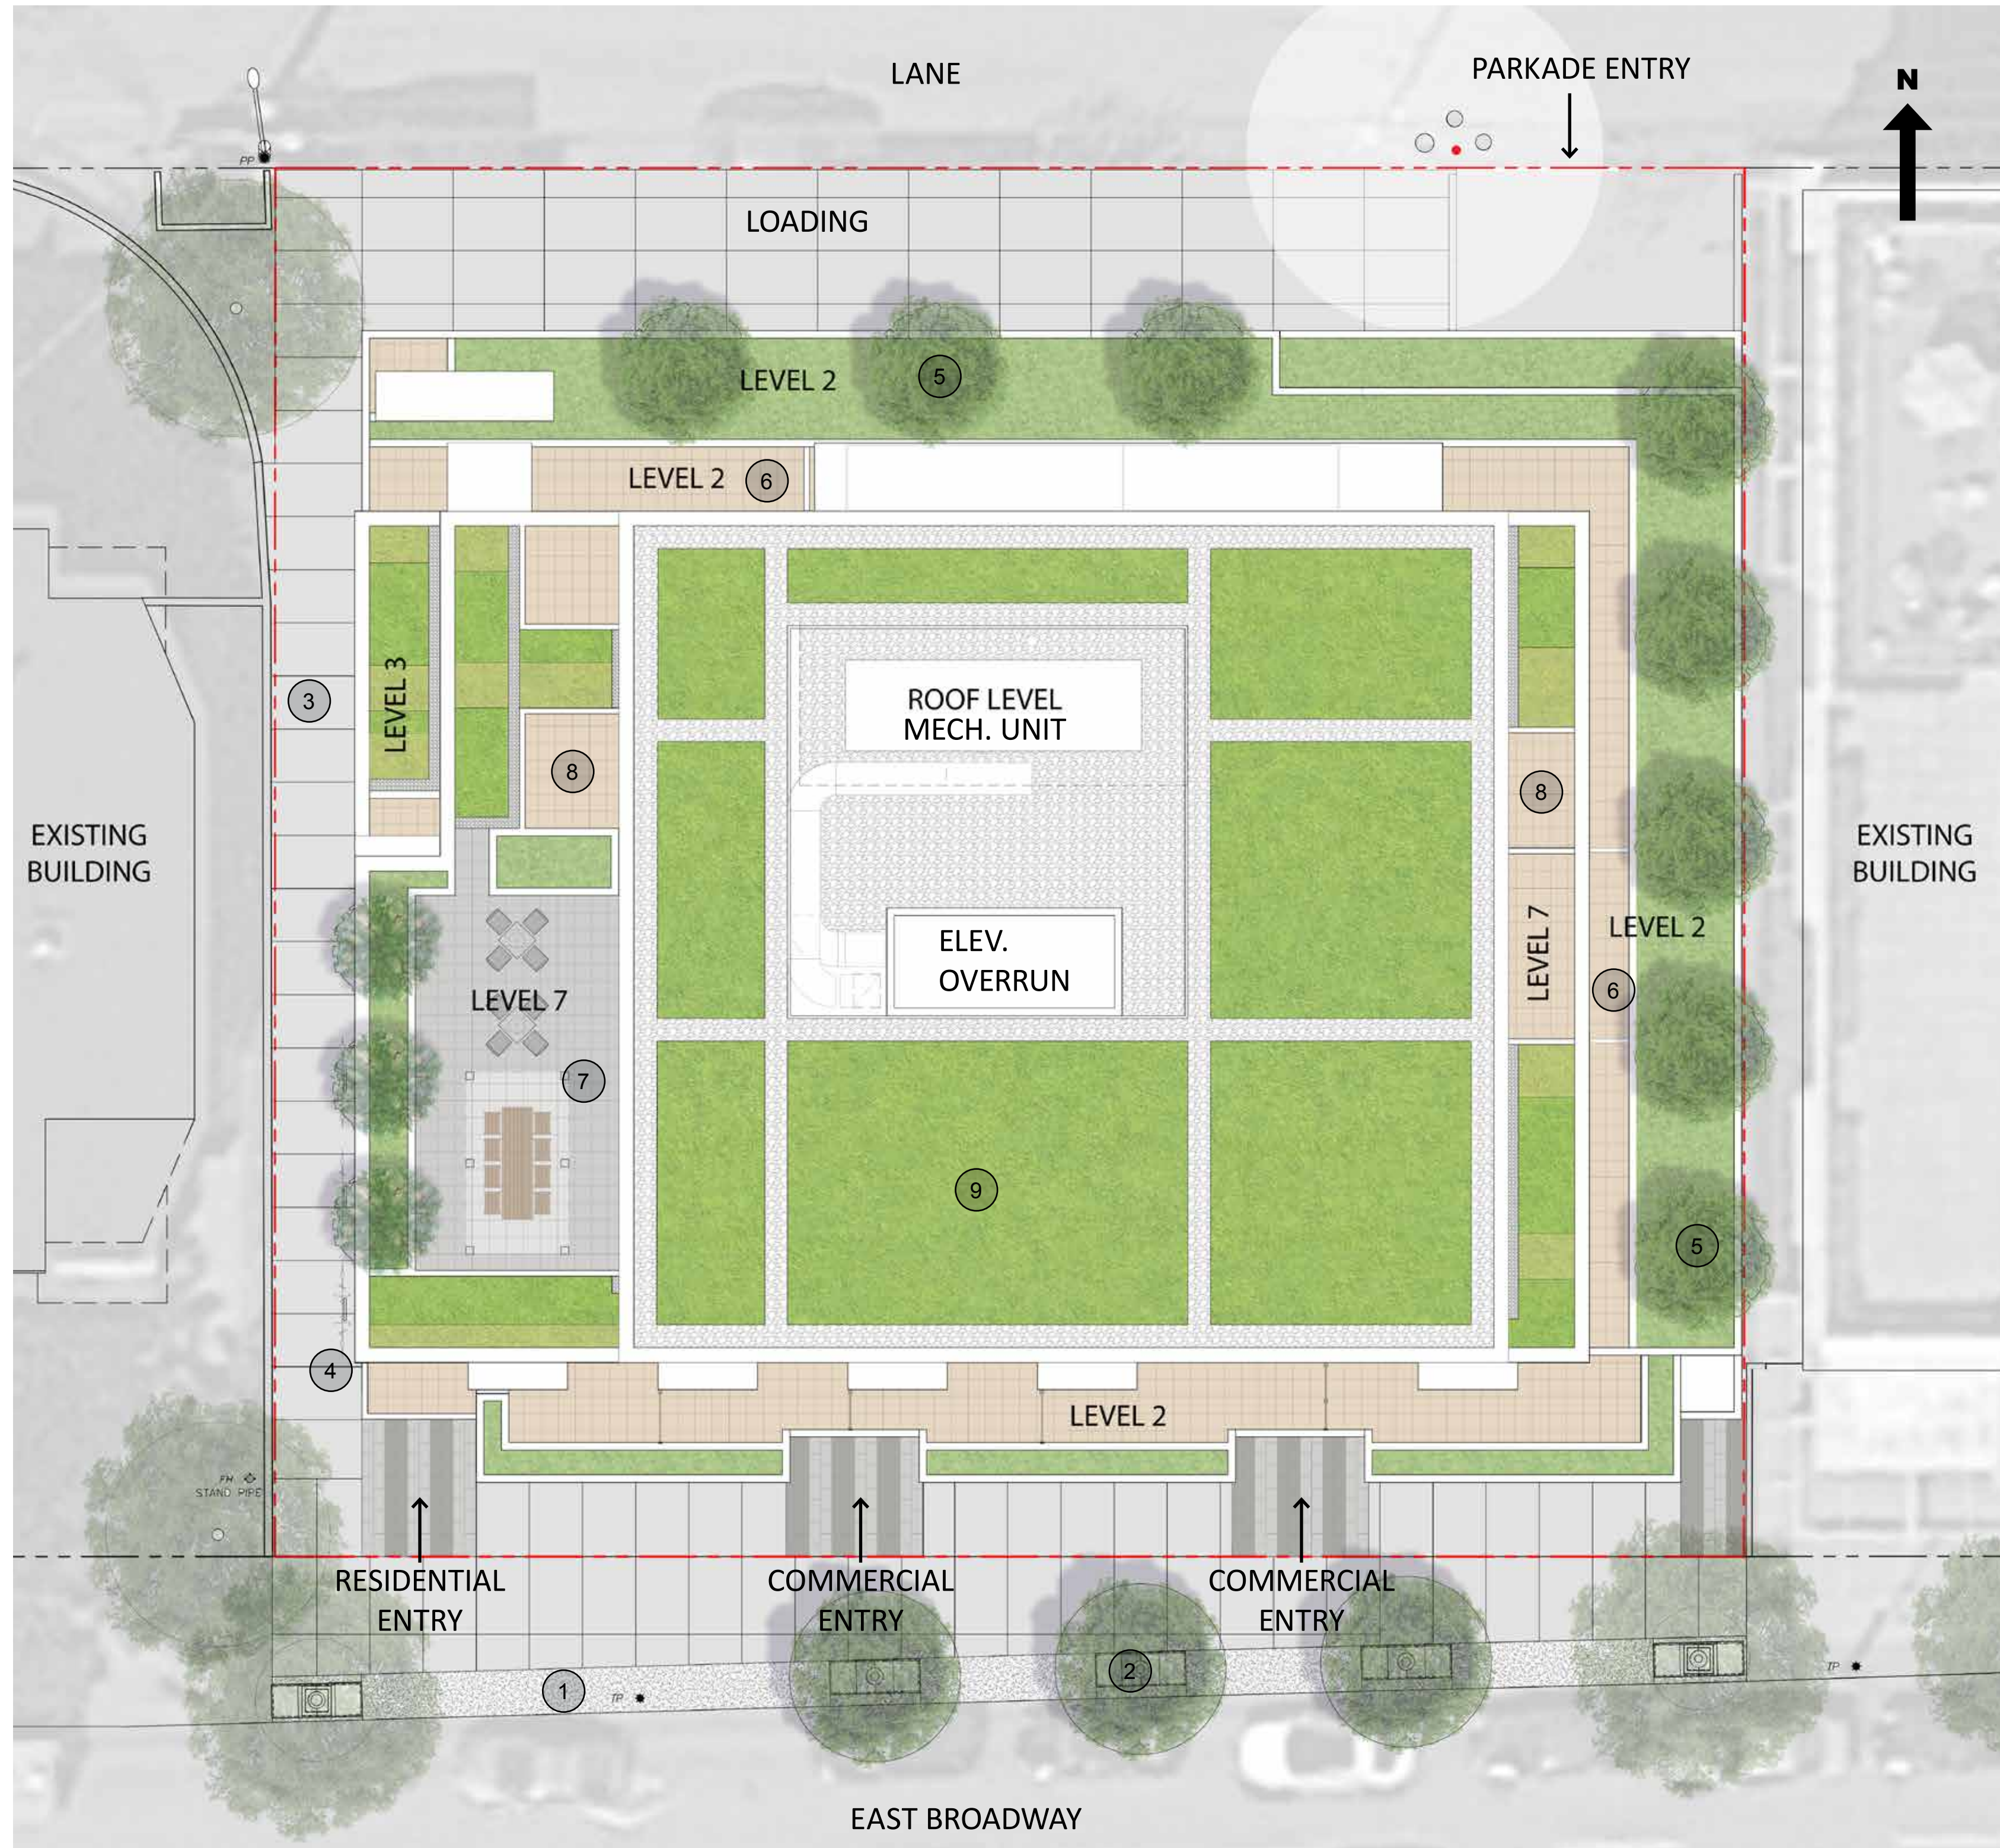

SITE PLAN

ILLUSTRATED SITE PLAN

- LEVEL 1
 - ① CITY SIDEWALK
 - ② NEW STREET TREES
 - ③ WALK PATH
 - ④ BIKE RACKS
- LEVEL 2
 - ⑤ PLANTING
 - ⑥ PRIVATE PATIO
- LEVEL 7
 - ⑦ AMENITY-GATHERING AREA
 - ⑧ PRIVATE PATIO
- LEVEL 12
 - ⑨ EXTENSIVE GREEN ROOF

STREET VIEW FROM BROADWAY LOOKING WEST

STREET VIEW FROM BROADWAY LOOKING EAST

STREET VIEW FROM LANE LOOKING EAST

STREET VIEW FROM LANE LOOKING WEST