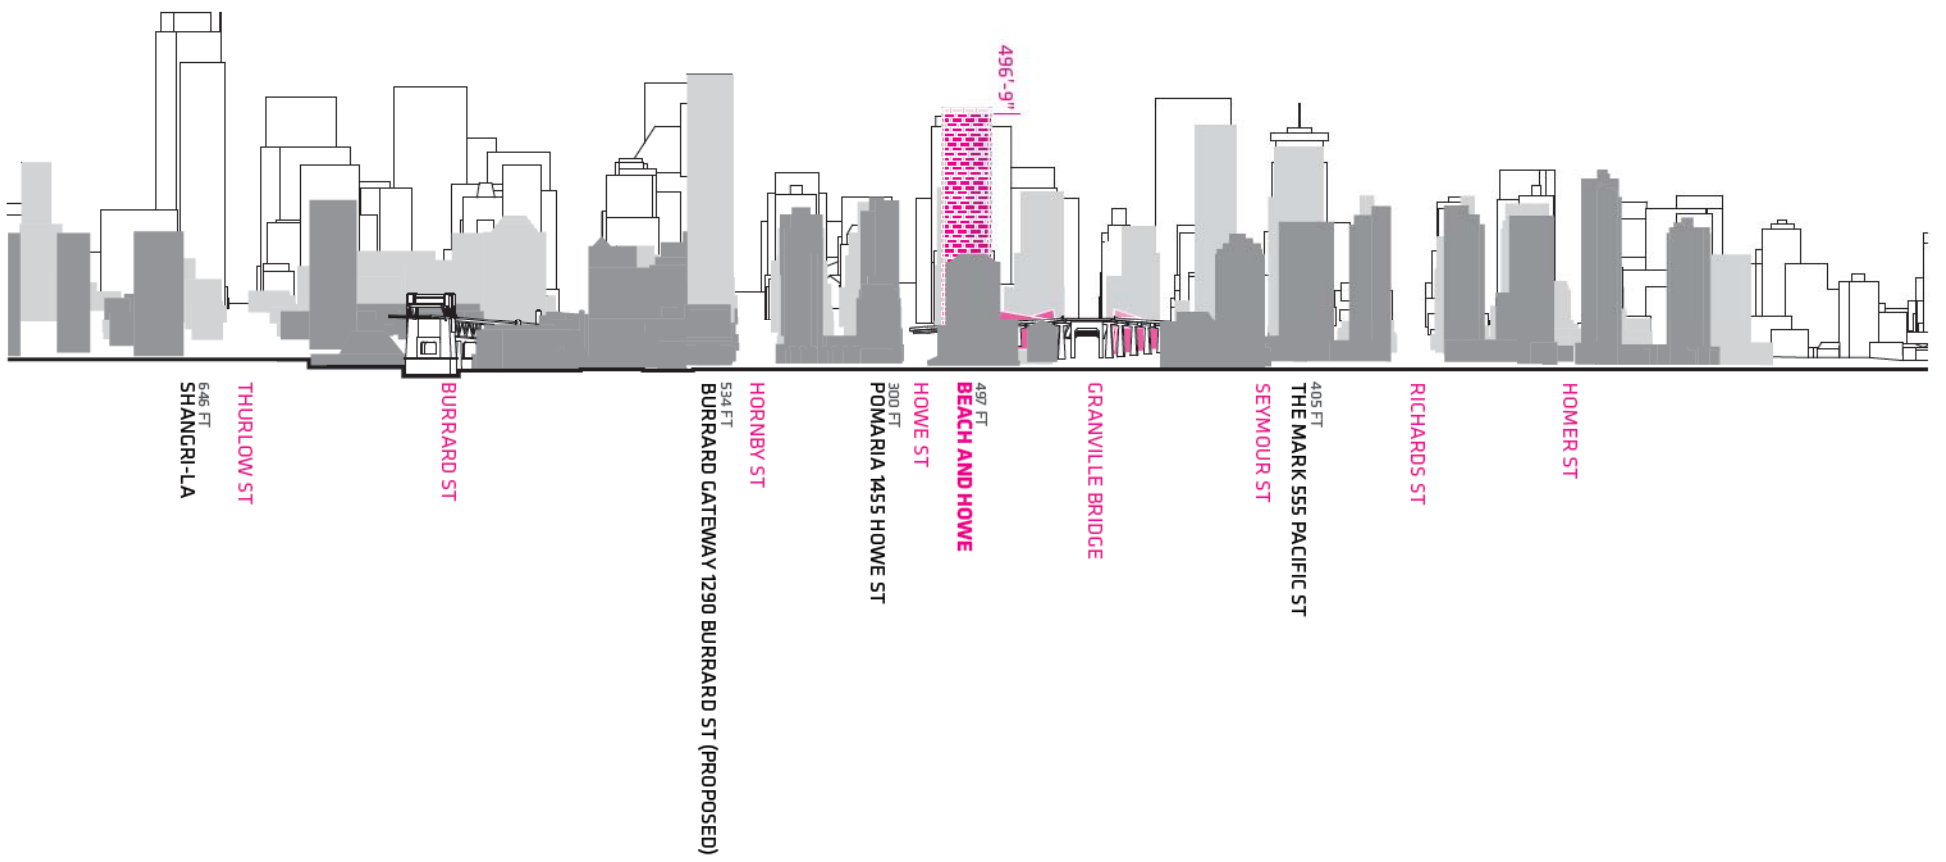

HEIGHT COMPARISON *

WEST-EAST SKYLINE COLLAGE. VIEW FROM SOUTH SIDE OF GRANVILLE BRIDGE BETWEEN W 3RD AVE/W 4TH AVE AND FIR ST/GRANVILLE ST