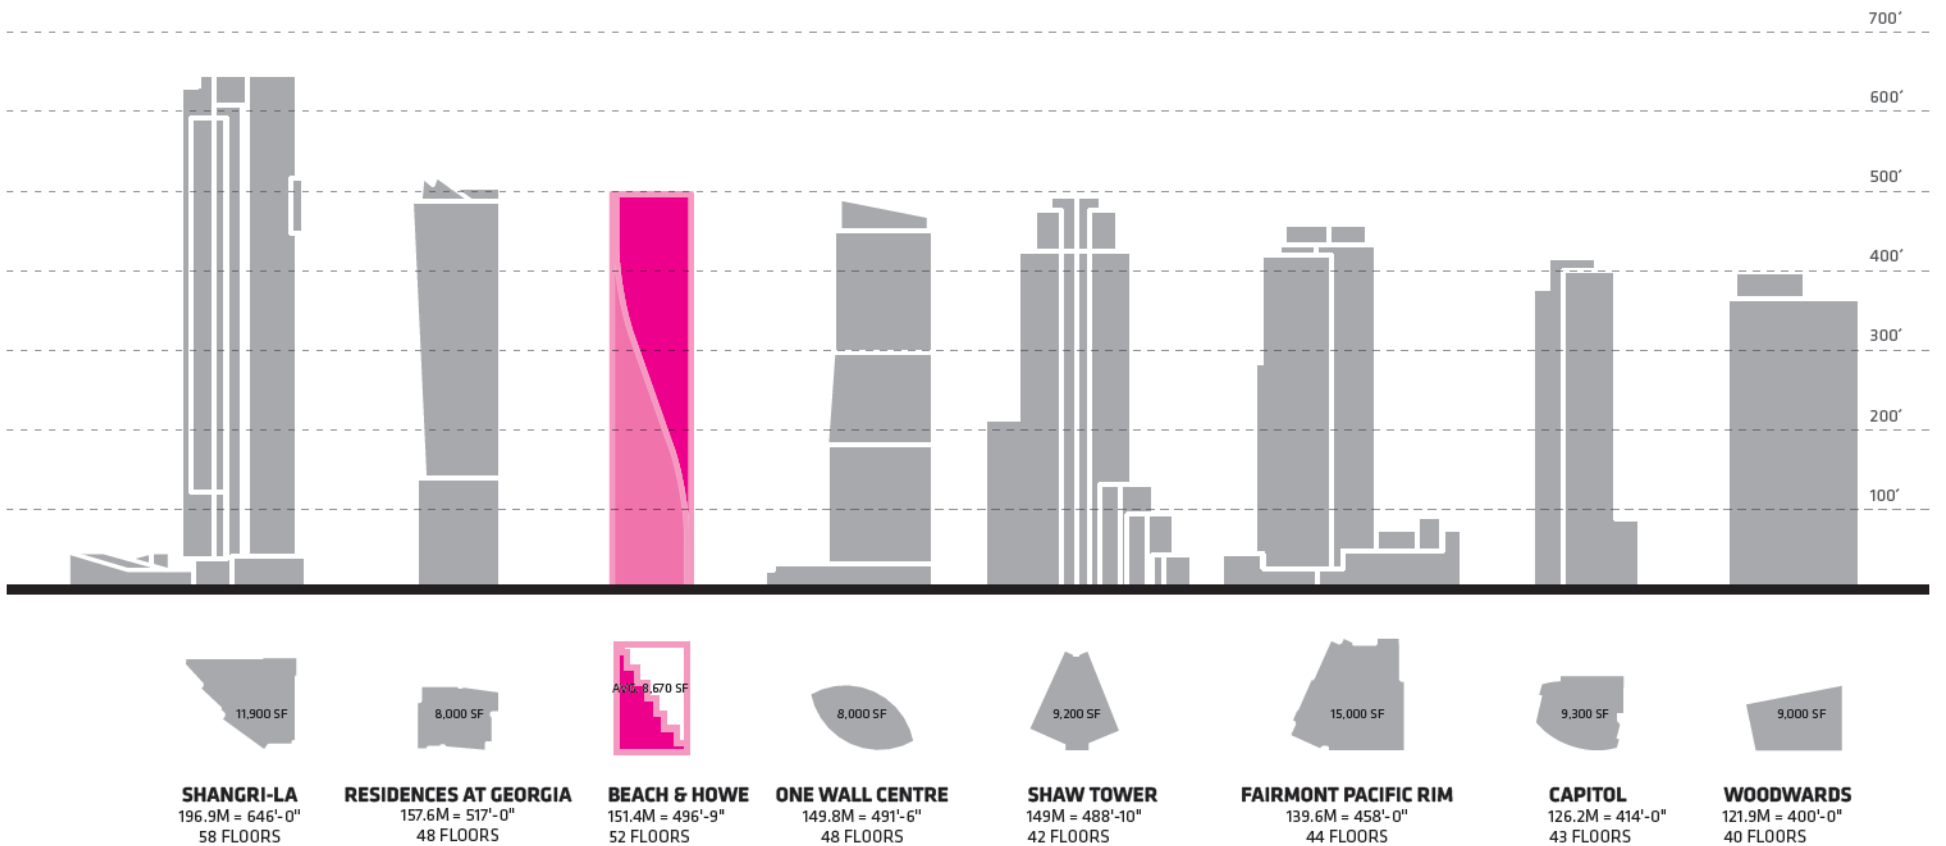

HEIGHT COMPARISON *

WEST-EAST SKYLINE COLLAGE. VIEW FROM SOUTH SIDE OF GRANVILLE BRIDGE BETWEEN W 3RD AVE/W 4TH AVE AND FIR ST/GRANVILLE ST