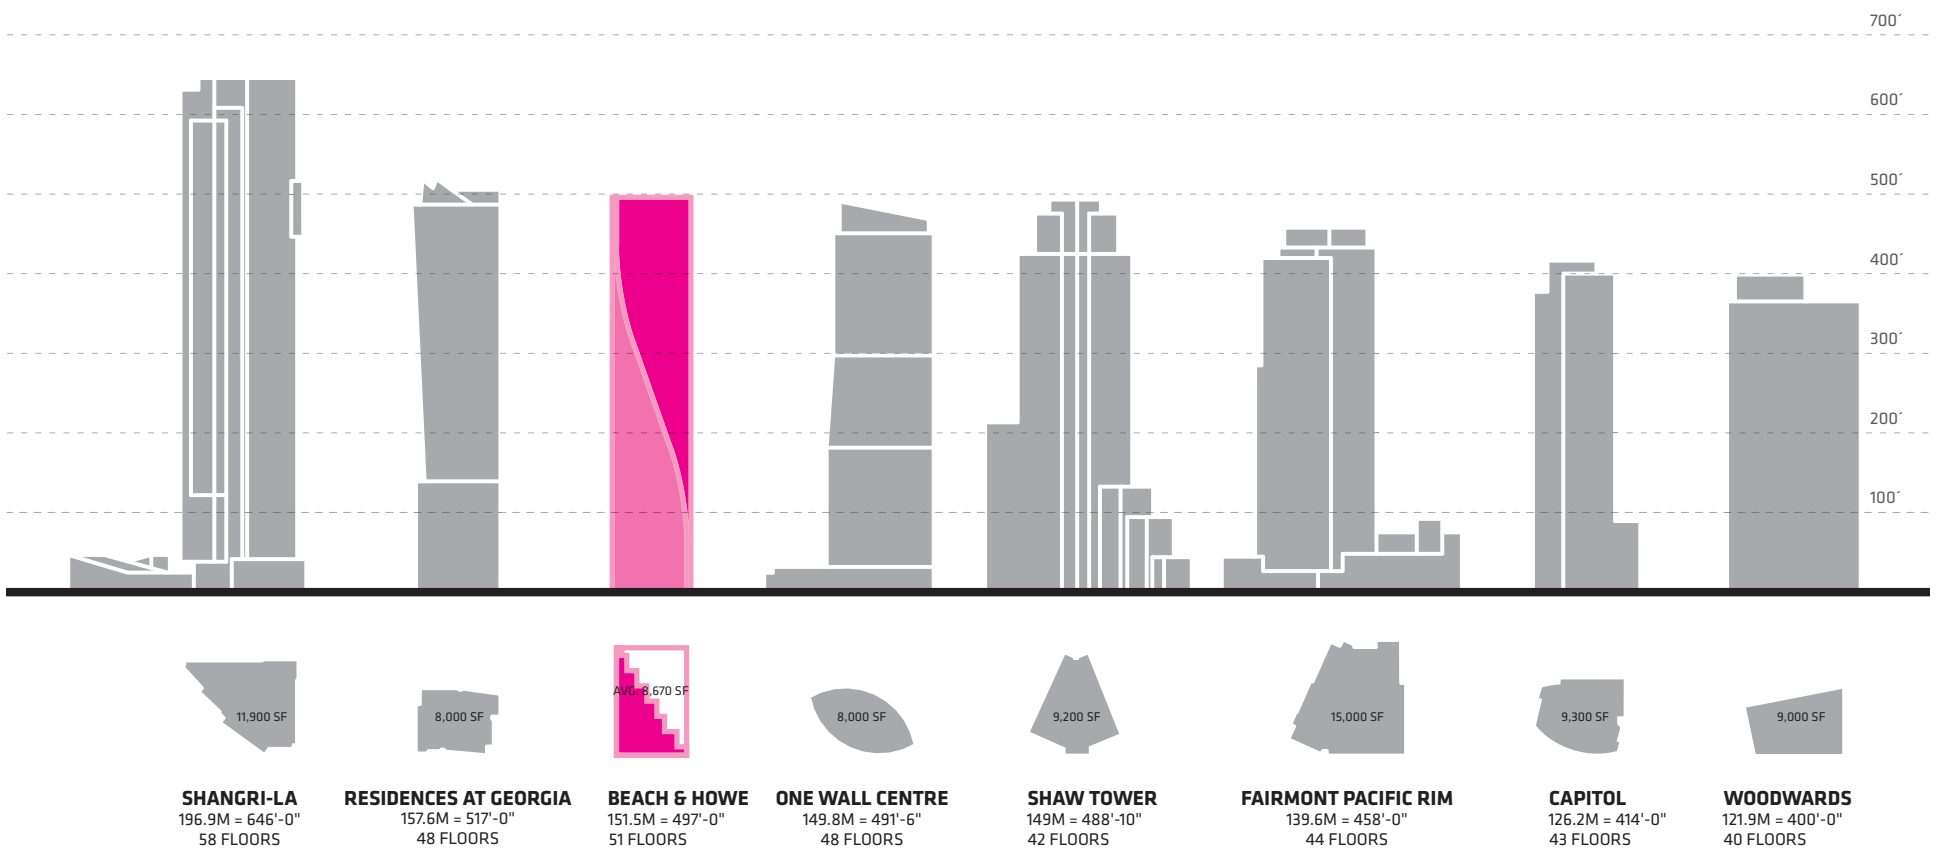

## HEIGHT COMPARISON

WEST-EAST SKYLINE COLLAGE. VIEW FROM SOUTH SIDE OF GRANVILLE BRIDGE BETWEEN W 3RD AVE/W 4TH AVE AND FIR ST/GRANVILLE ST