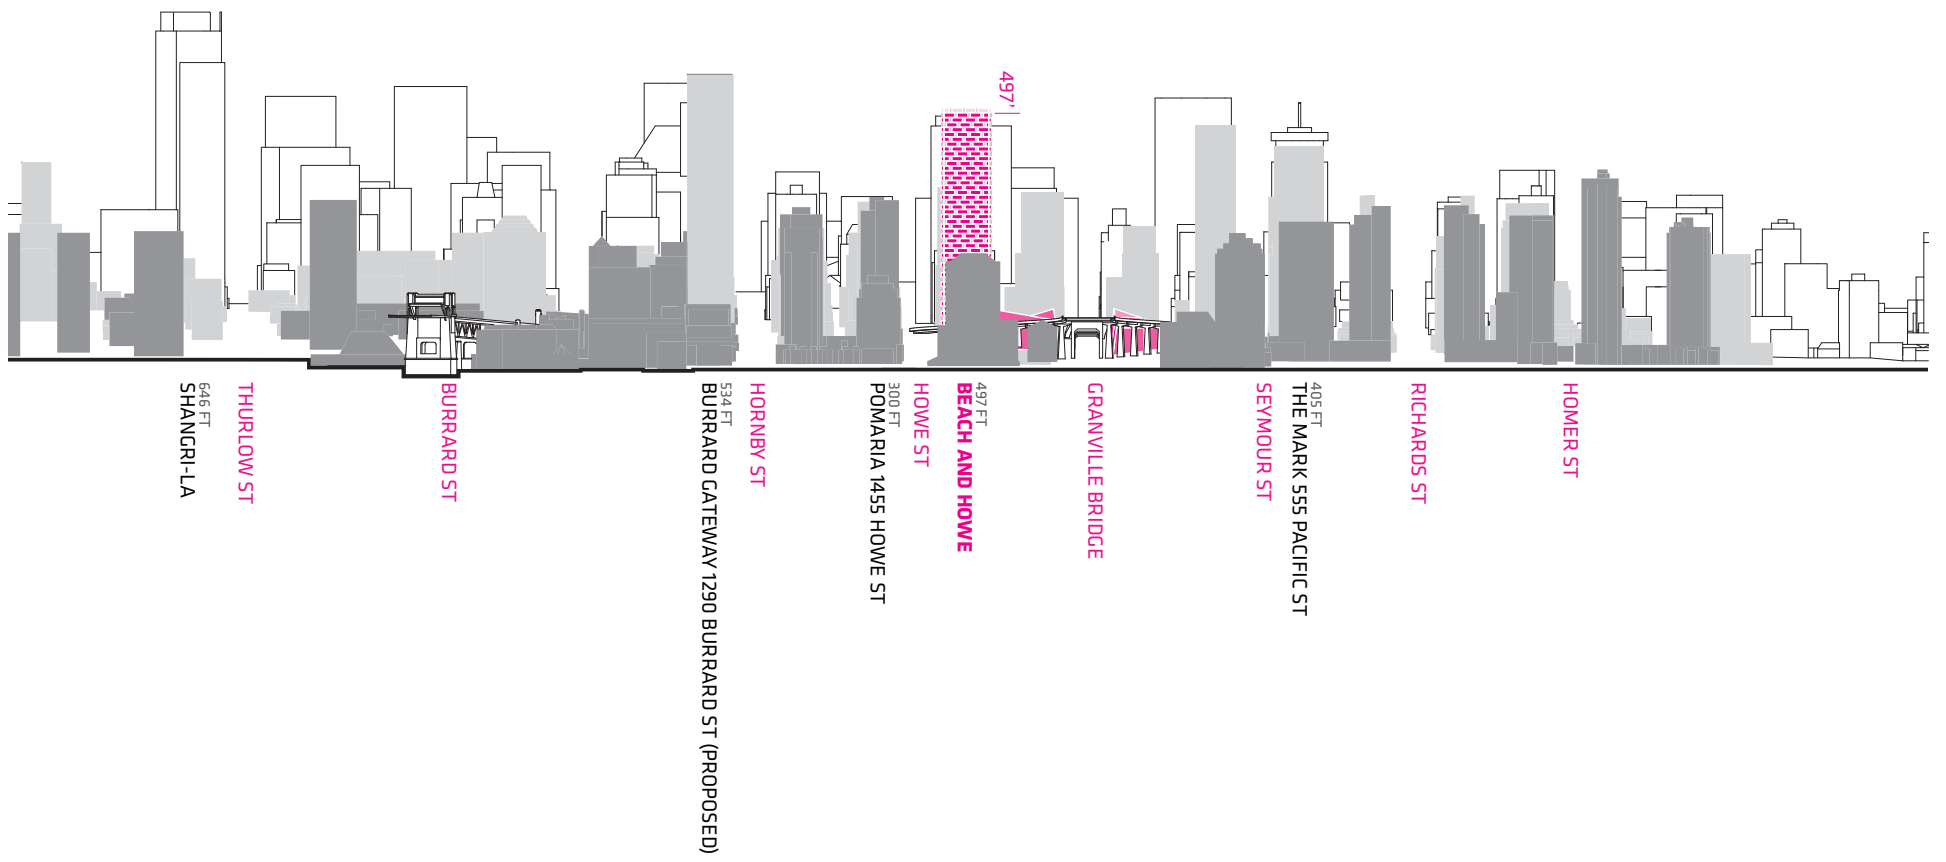

## HEIGHT COMPARISON

WEST-EAST SKYLINE COLLAGE. VIEW FROM SOUTH SIDE OF GRANVILLE BRIDGE BETWEEN W 3RD AVE/W 4TH AVE AND FIR ST/GRANVILLE ST