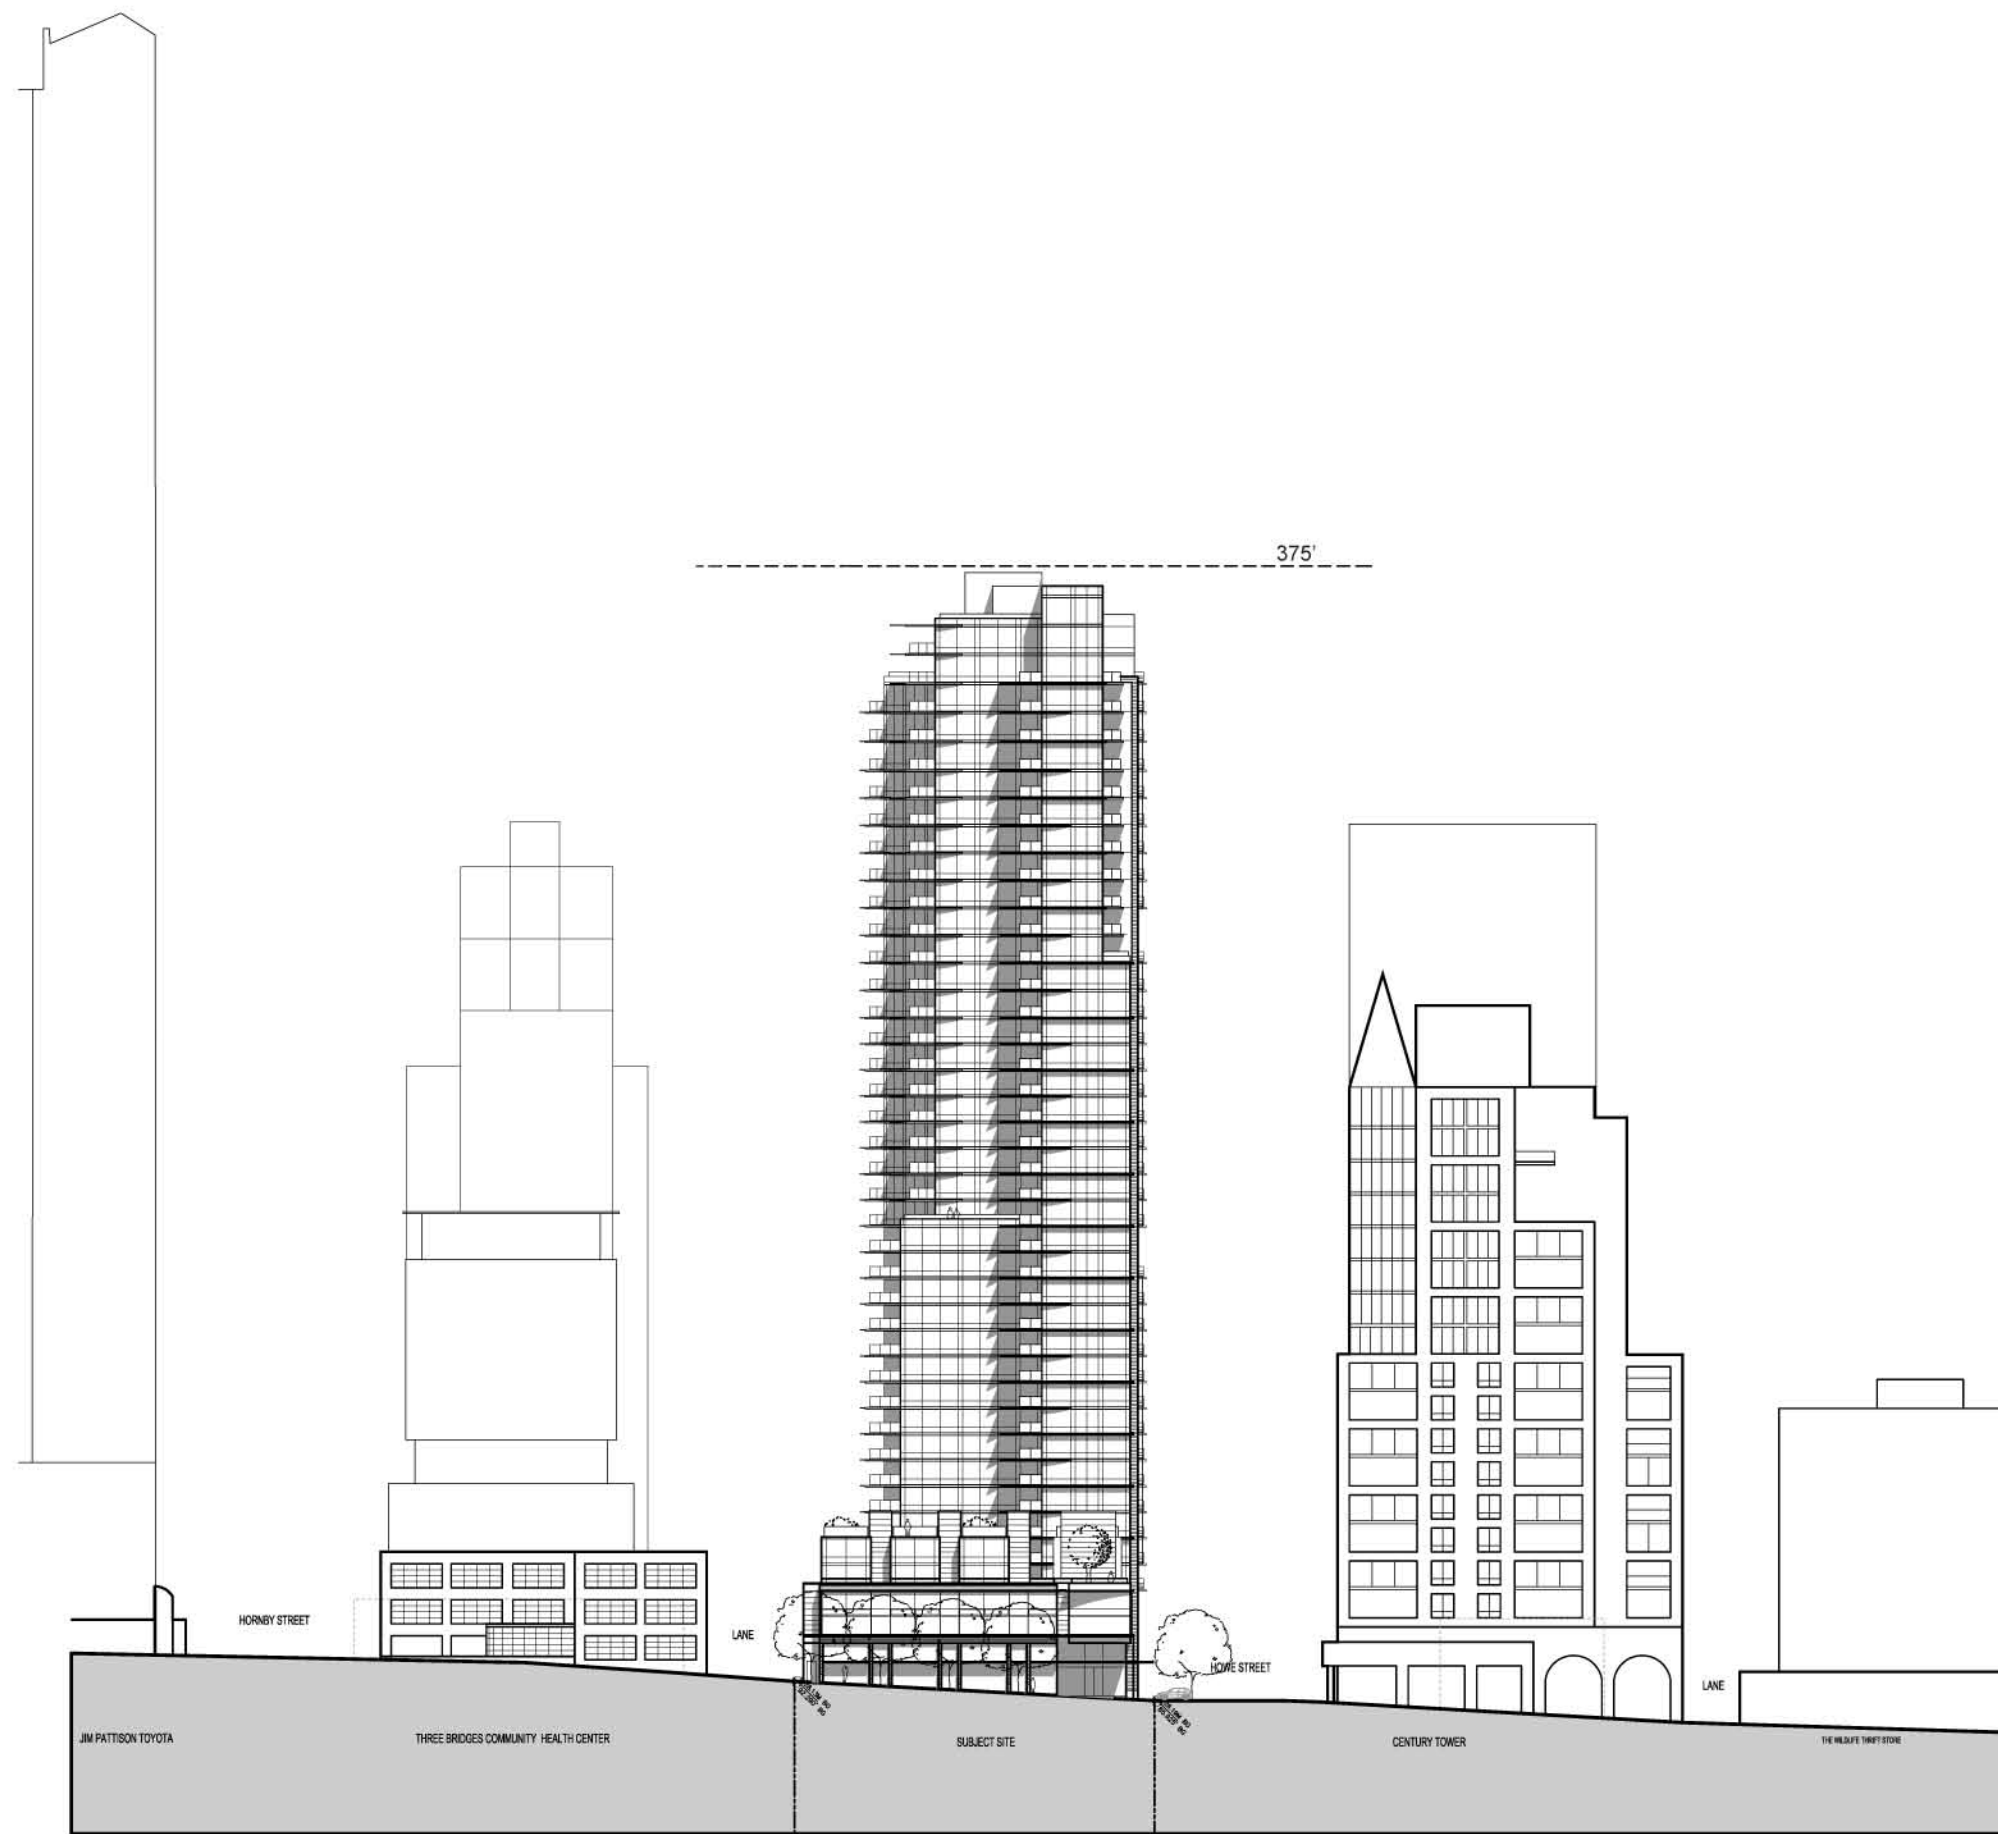

1265 Howe Street for Howe Street Developments Limited Partnership

East Elevation: Howe St. Context

MERRICK ARCHITECTURE ■  
BOROWSKI SAKUMOTO FLIGG LIMITED

1265 Howe Street for Howe Street Developments Limited Partnership

South Elevation: Drake St. Context

1265 Howe Street for Howe Street Developments Limited Partnership

West Elevation: Lane Context

MERRICK ARCHITECTURE ■  
BOROWSKI SAKUMOTO FLIGG LIMITED

1265 Howe Street for Howe Street Developments Limited Partnership

North Elevation: Davie St. Context