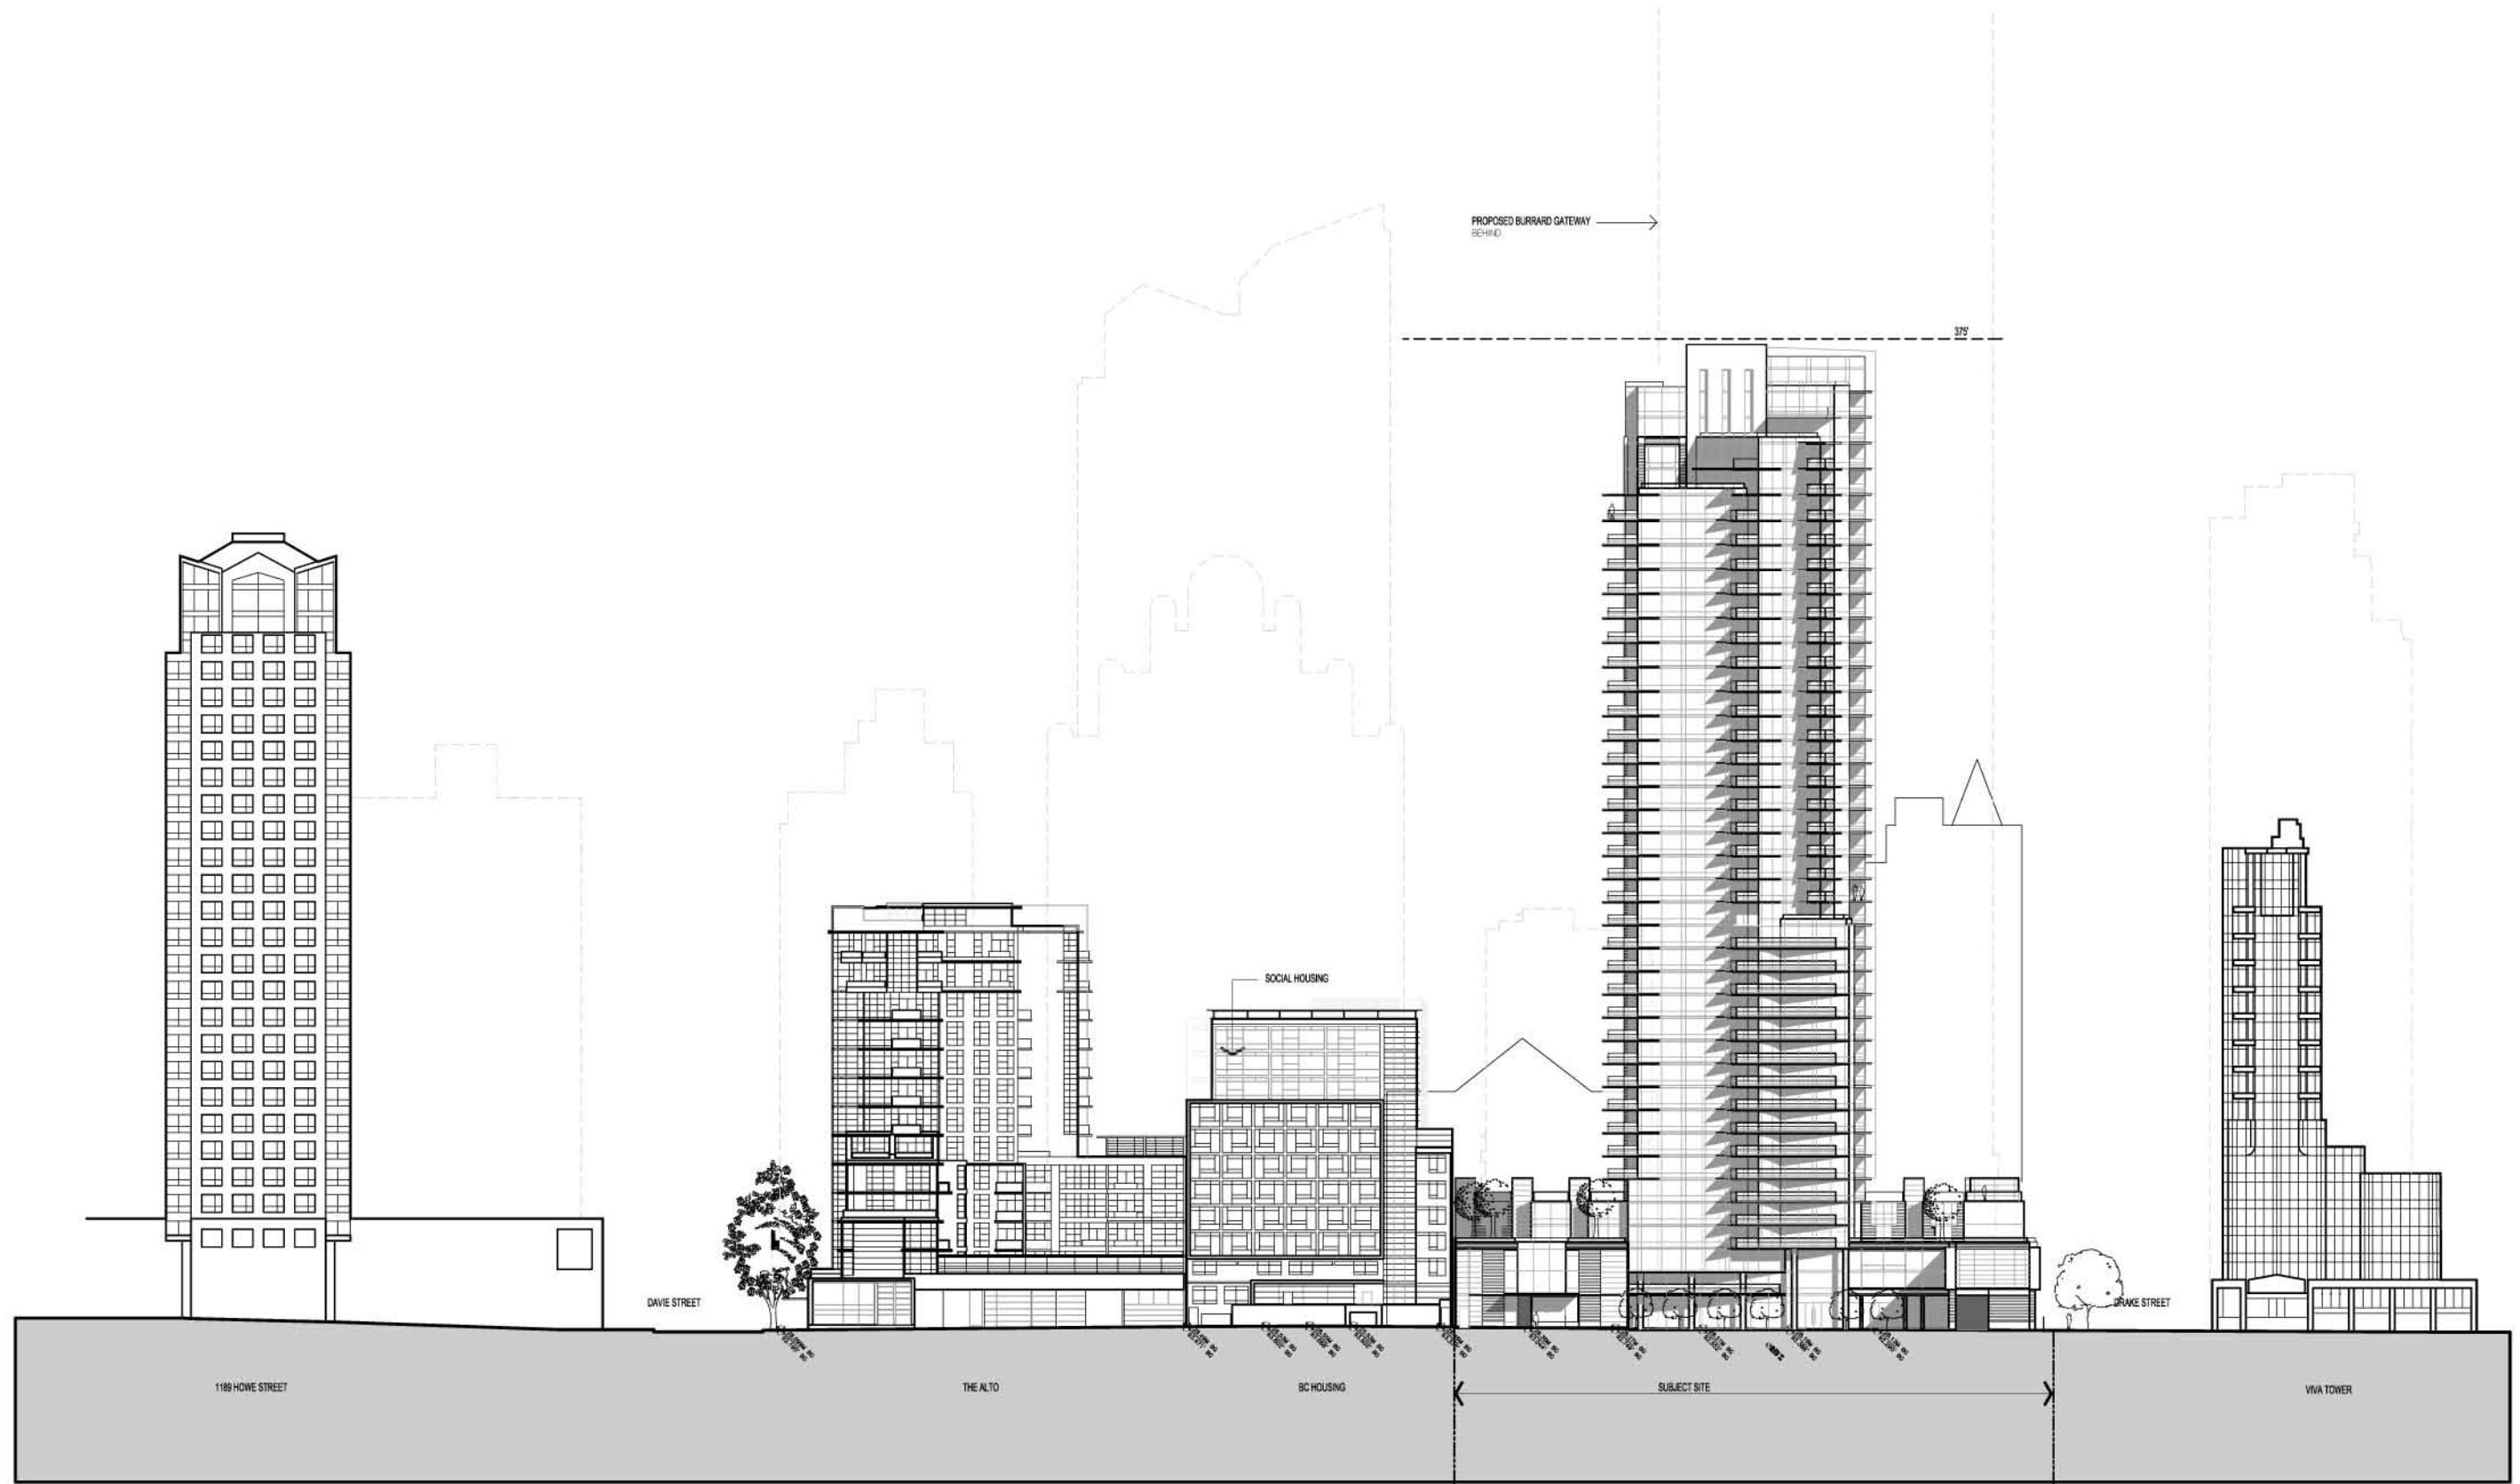

1265 Howe Street for Howe Street Developments Limited Partnership

East Elevation: Howe St. Context

MERRICK ARCHITECTURE ■  
BOROWSKI SAKUMOTO FLIGG LIMITED

1265 Howe Street for Howe Street Developments Limited Partnership

South Elevation: Drake St. Context

1265 Howe Street for Howe Street Developments Limited Partnership

West Elevation: Lane Context

MERRICK ARCHITECTURE ■  
BOROWSKI SAKUMOTO FLIGG LIMITED

1265 Howe Street for Howe Street Developments Limited Partnership

North Elevation: Davie St. Context