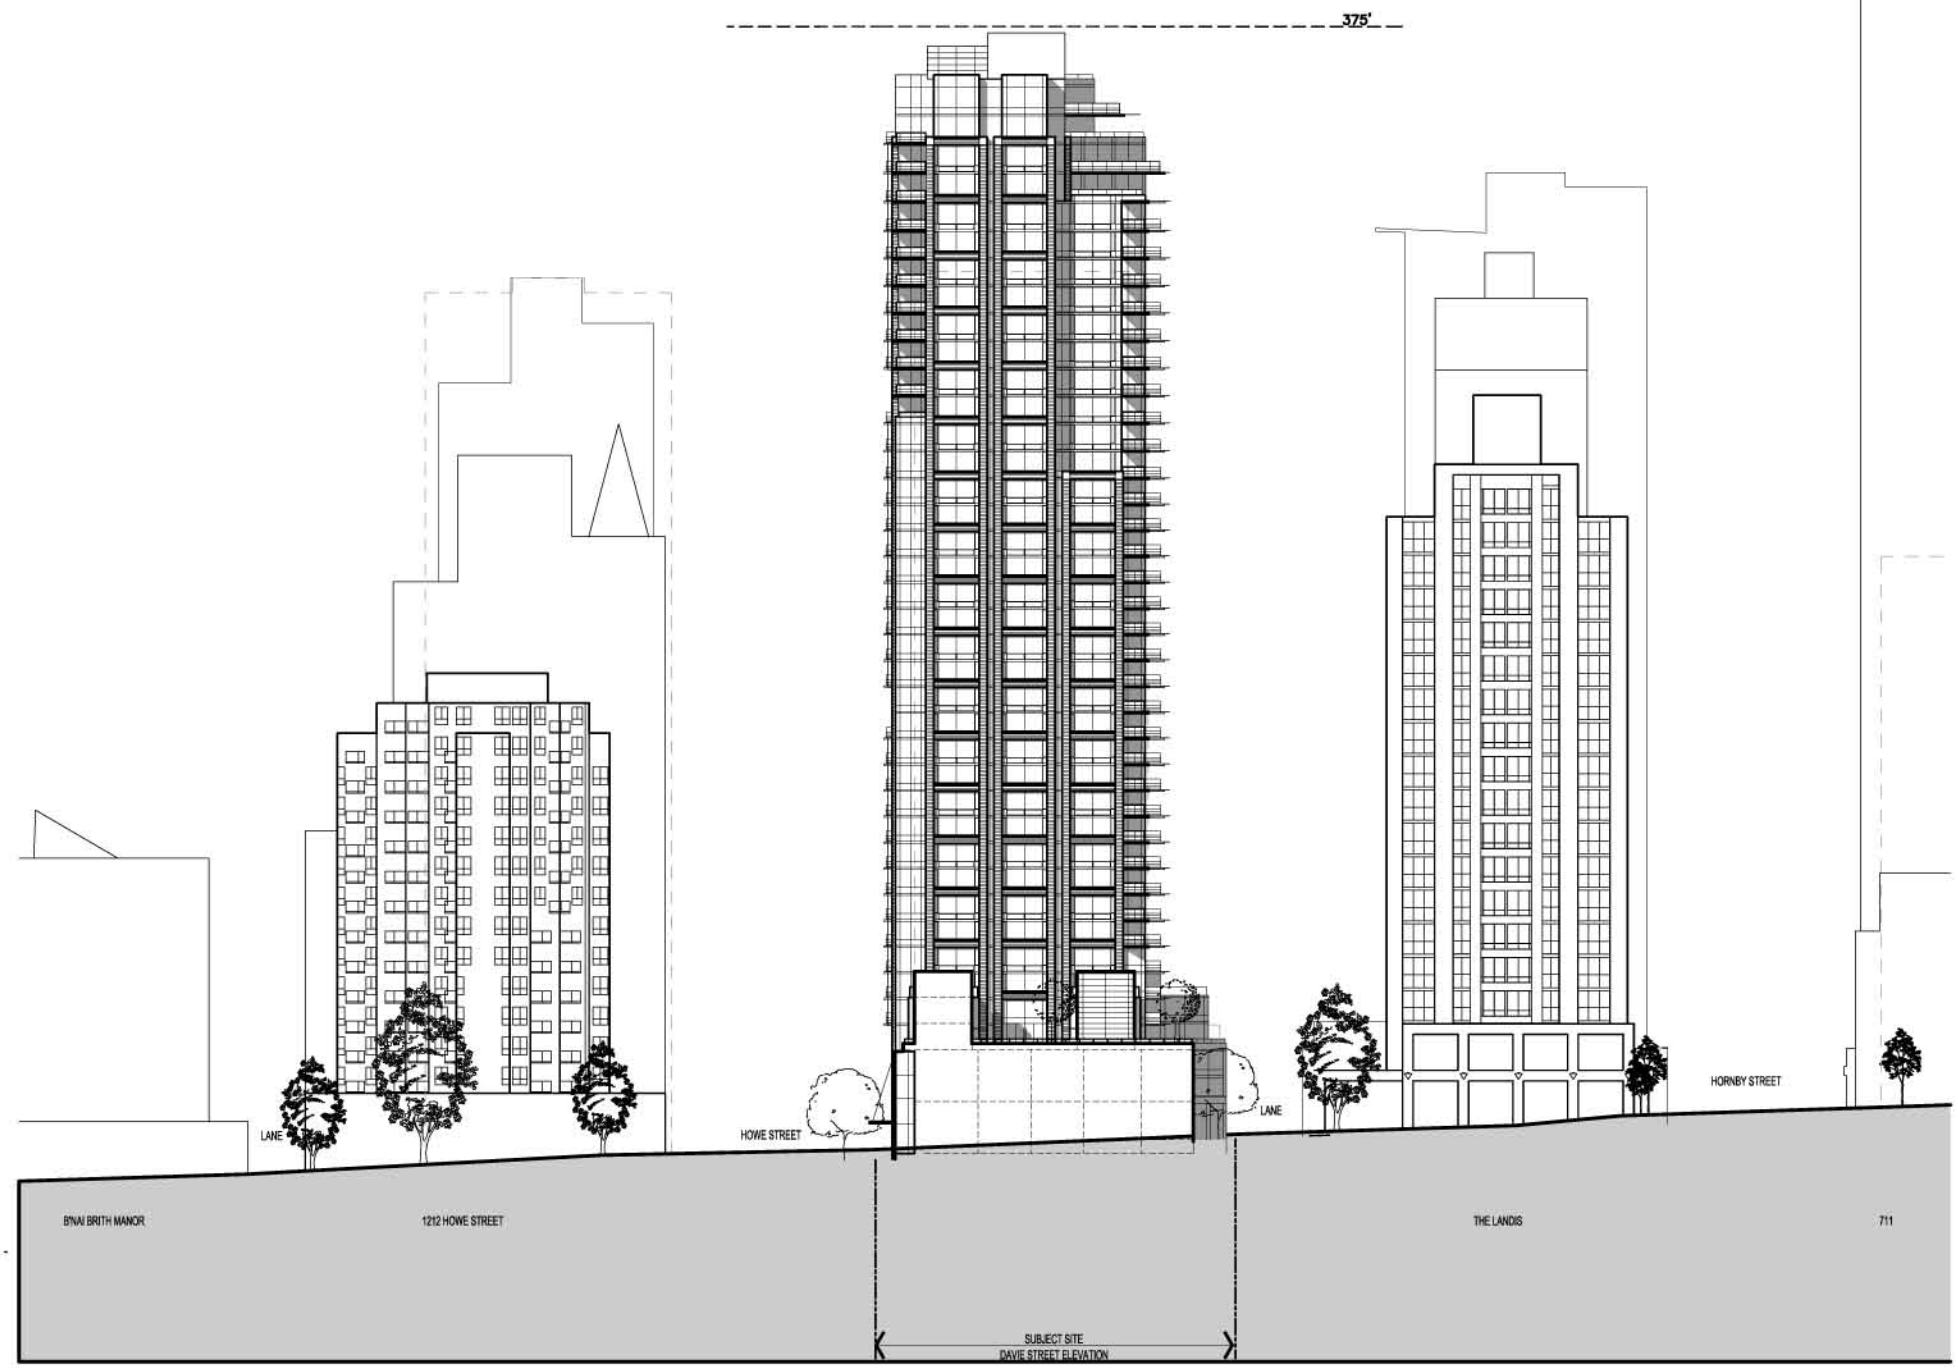

1265 Howe Street for Howe Street Developments Limited Partnership

East Elevation: Howe St. Context

MERRICK ARCHITECTURE ■  
BOROWSKI SAKUMOTO FLIGG LIMITED

1265 Howe Street for Howe Street Developments Limited Partnership

South Elevation: Drake St. Context

1265 Howe Street for Howe Street Developments Limited Partnership

West Elevation: Lane Context

MERRICK ARCHITECTURE ■  
BOROWSKI SAKUMOTO FLIGG LIMITED

1265 Howe Street for Howe Street Developments Limited Partnership

North Elevation: Davie St. Context