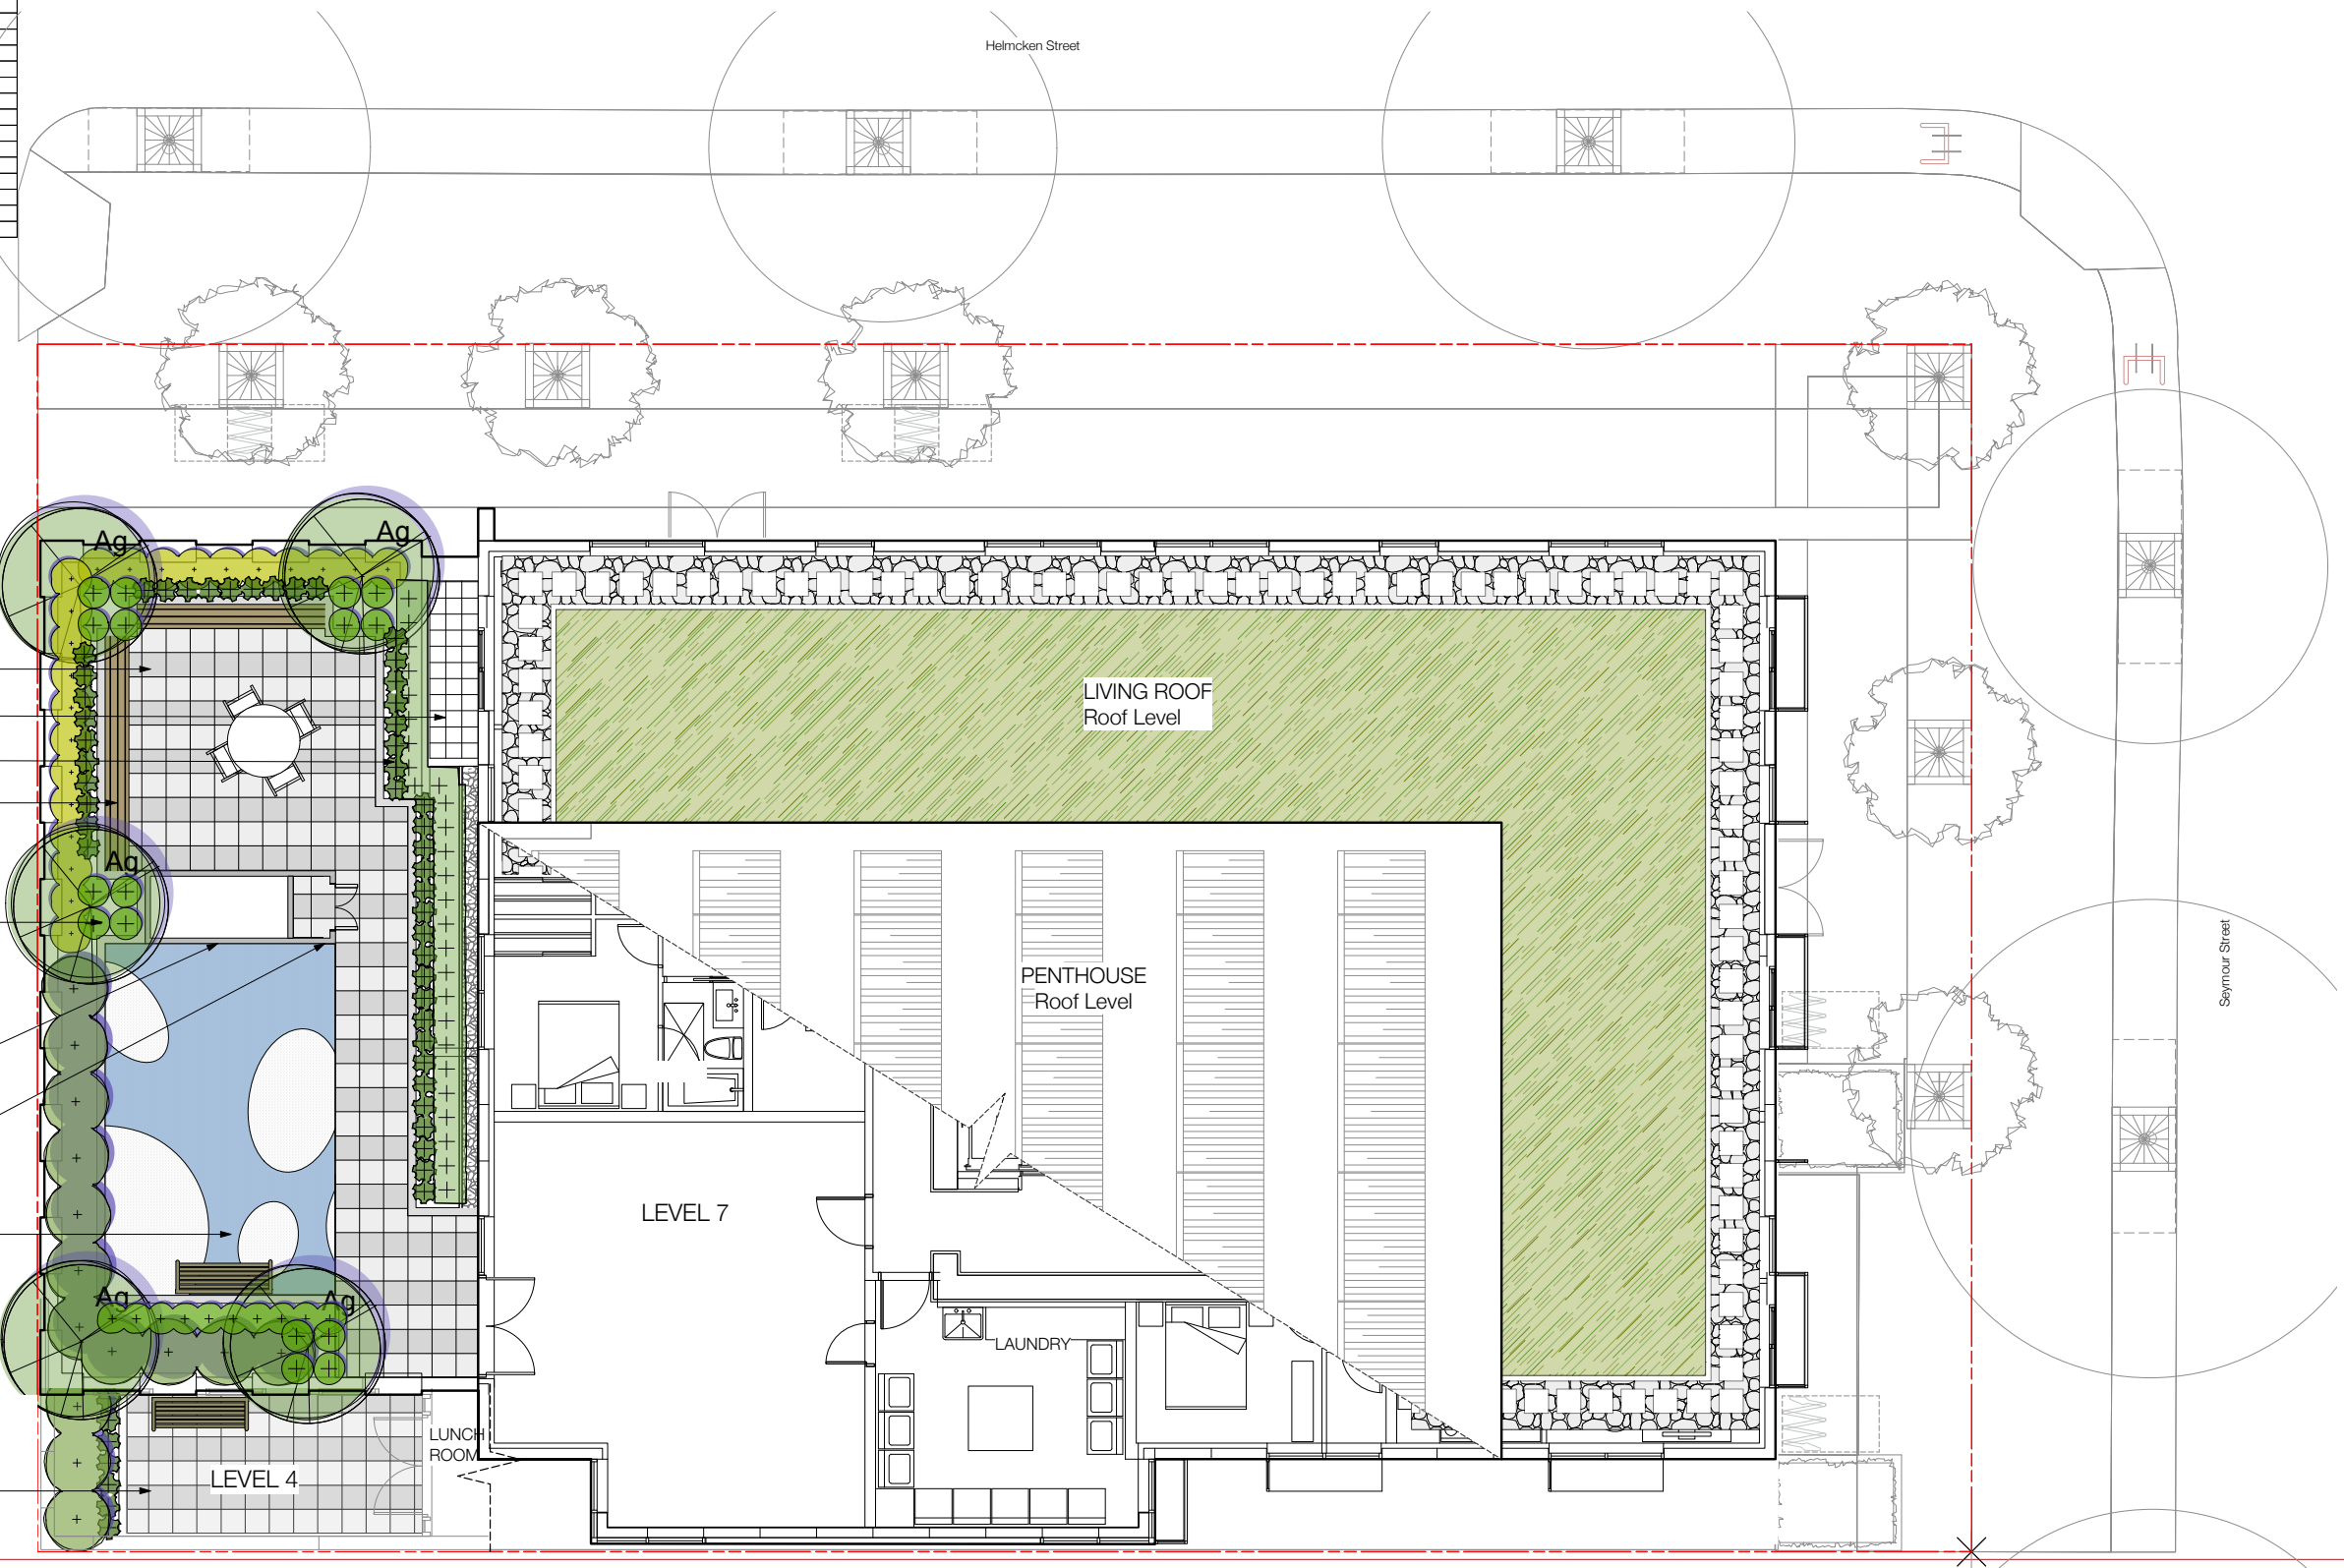

6.0 Landscape Drawings

SUGGESTED PLANT LIST	
BOTANICAL NAME	COMMON NAME
TREES	
<i>Acer griseum</i>	Paperbark maple
<i>Fagus sylvatica dawycii purpurea</i>	
<i>Fagus sylvatica dawycii</i>	
SHRUBS	
<i>Arbutus unedo</i>	Strawberry tree
<i>Choisya 'Aztec Pearl'</i>	
<i>Taxus media 'Hicksii'</i>	Yew
<i>Vaccinium ovatum</i>	Evergreen huckleberry
PERENNIALS AND GROUND COVER	
<i>Polystichum setiferum</i>	Soft shield fern
<i>Bergenia spp.</i>	
ORNAMENTAL GRASSES	
<i>Pennisetum alopecuroides 'Hameln'</i>	Dwarf Fountain grass
GREENROOF	
EXTENSIVE	
<i>Sedum spp.</i>	Stonecrop

- Amenity Terrace Level 7
- Private terrace
- Privacy planting
- Long bench
- Enlarged planter for trees.
- Custom children's play house
- Free library
- Resilient play surface

SUGGESTED PLANT LIST	
BOTANICAL NAME	COMMON NAME