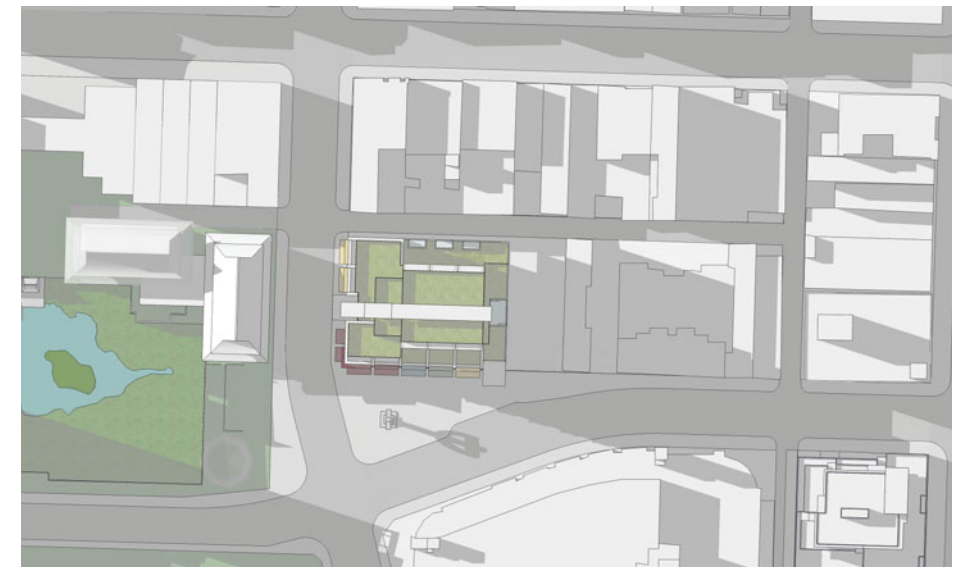

- ① No shadow from proposal to Dr. Sun Yat Sen Garden
 - ② No shadow from proposal to Chinatown Memorial Plaza
 - ③ No shadow from proposal to Pender Street
- Dr. Sun Yat Sen Garden Hours: Spring/Fall 10am-6pm, Summer 930am-7pm, Winter 10am-4pm

Spring and Autumn Equinoxes

June 21 8am PST

June 21 10am PST

June 21 12pm PST

June 21 2pm PST

June 21 4pm PST

June 21 6pm PST

- ① No shadow from proposal to Dr. Sun Yat Sen Garden
 - ② No shadow from proposal to Chinatown Memorial Plaza
 - ③ No shadow from proposal to Pender Street
- Dr. Sun Yat Sen Garden Hours: Spring/Fall 10am-6pm, Summer 930am-7pm, Winter 10am-4pm