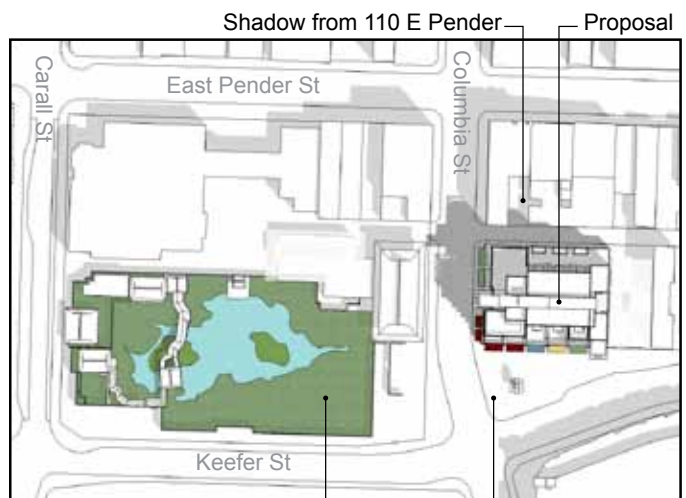

No Shadow Impact on Dr. Sun Yat Sen Garden or Chinatown Memorial Square

March/September 21 Sun Chart

March/September 21 - 10 AM PST

March/September 21 - 12 PM PST

March/September 21 - 2 PM PST

March/September 21 - 4 PM PST

June 21 Sun Chart

“Access to sunlight for parks and public open spaces is a priority. [New developments] should also minimize overshadowing on other public spaces... .”

Chinatown HA-1A Design Guidelines, City of Vancouver, April 2011