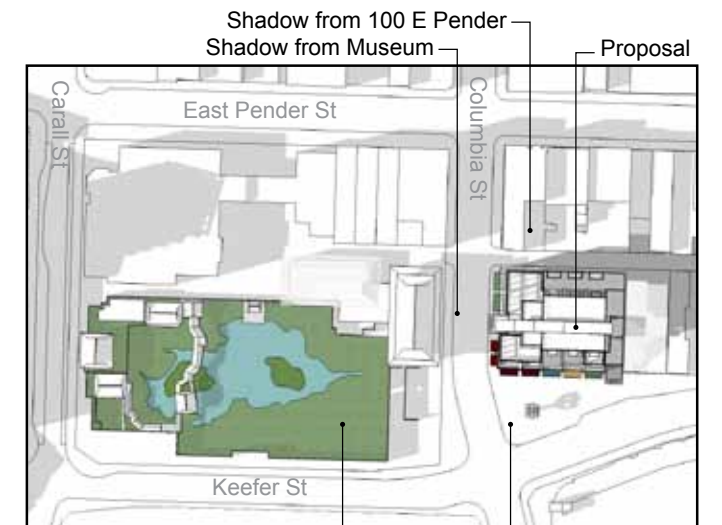

No Shadow Impact on Dr. Sun Yat Sen Garden or Chinatown Memorial Square

March/September 21 Sun Chart

March/September 21 - 10 AM PST

March/September 21 - 12 PM PST

March/September 21 - 2 PM PST

March/September 21 - 4 PM PST

June 21 Sun Chart

“Access to sunlight for parks and public open spaces is a priority. [New developments] should also minimize overshadowing on other public spaces... .”

Chinatown HA-1A Design Guidelines, City of Vancouver, April 2011