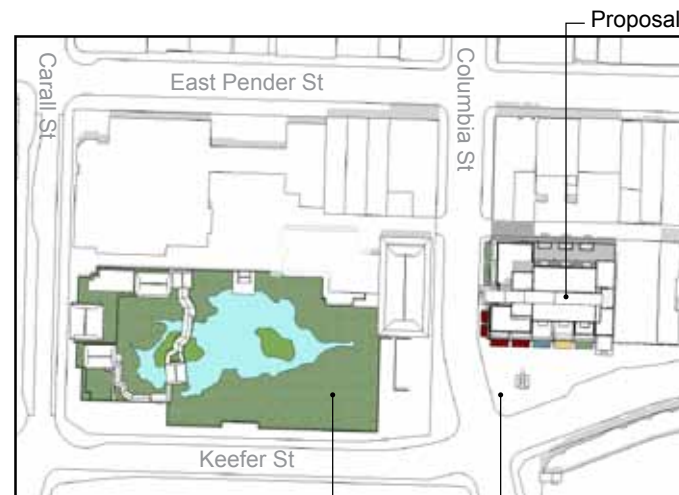

June 21 - 12 PM PST