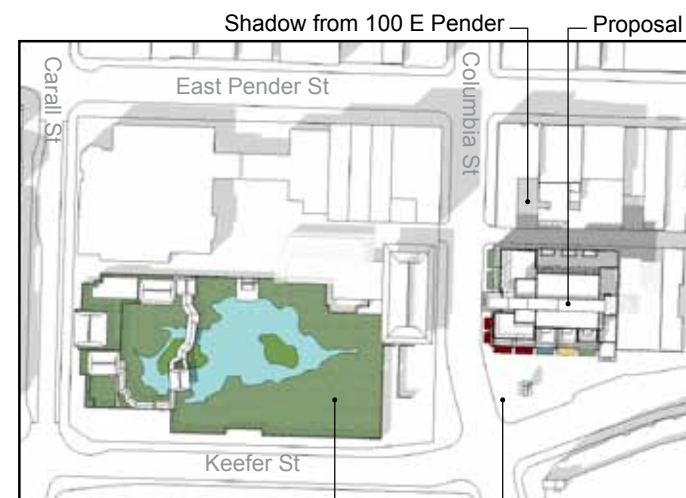

No Shadow Impact on Dr. Sun Yat Sen Garden or Chinatown Memorial Square

March/September 21 Sun Chart

March/September 21 - 10 AM PST

March/September 21 - 12 PM PST

March/September 21 - 2 PM PST

March/September 21 - 4 PM PST

June 21 Sun Chart

“Access to sunlight for parks and public open spaces is a priority. [New developments] should also minimize overshadowing on other public spaces... .”

Chinatown HA-1A Design Guidelines, City of Vancouver, April 2011