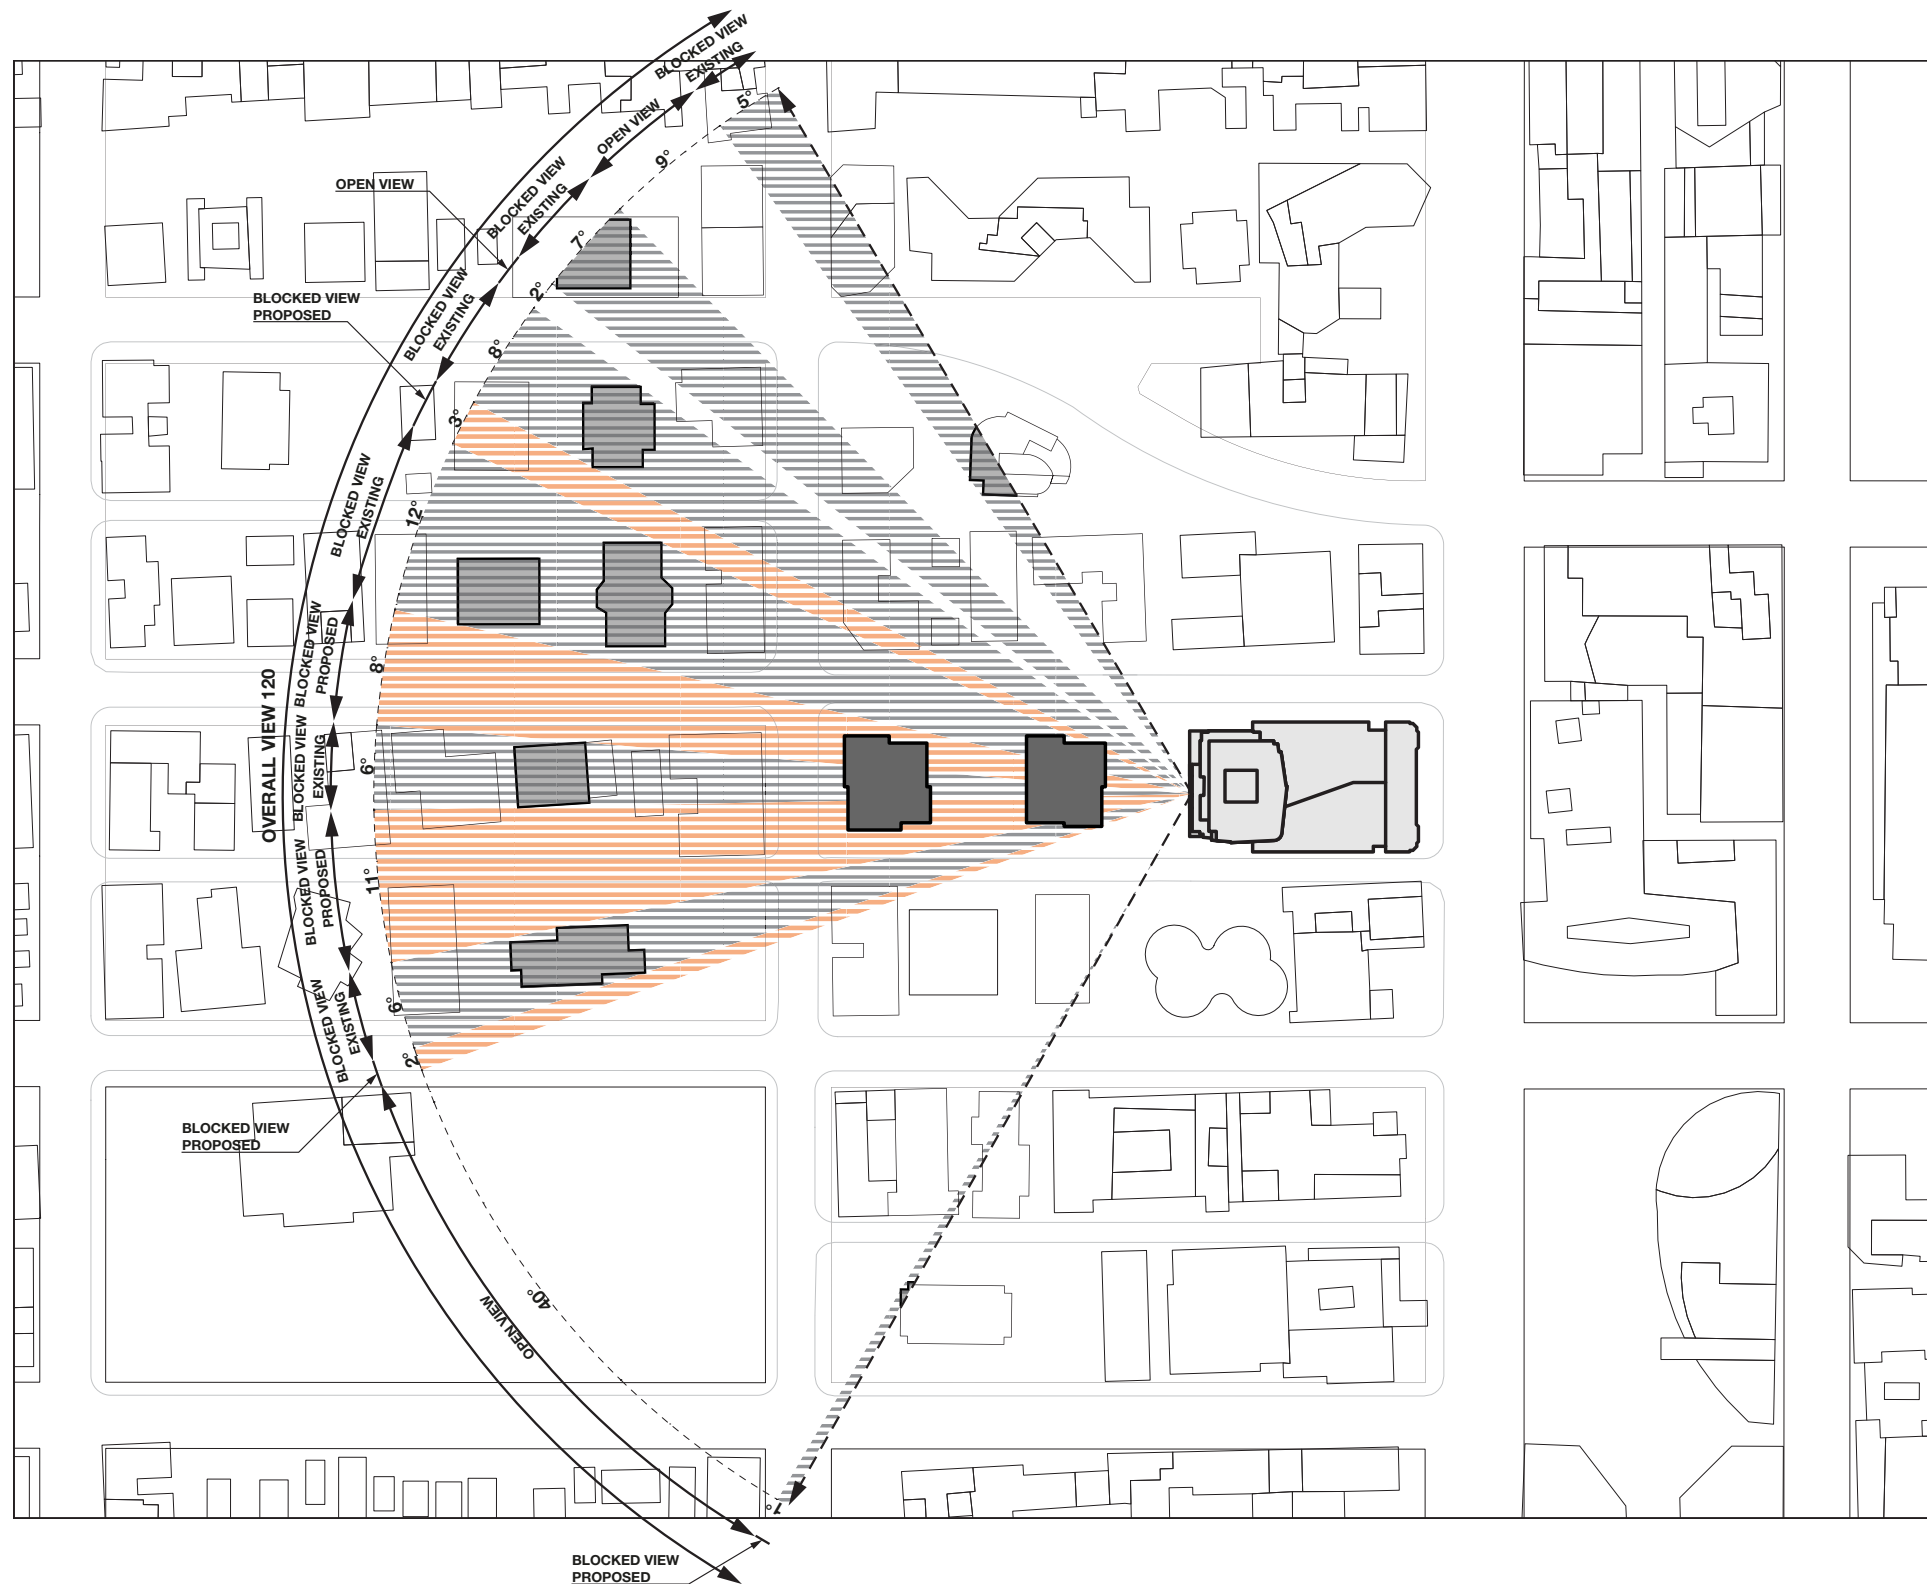

PATINA TOWER (1024 BARCLAY)

L13_A

- OVERALL VIEW ANGLE: 120°
- BLOCKED VIEW_EXISTING: 46°
- BLOCKED VIEW_PROPOSED TOWER: 24°
- OPEN VIEW: 50°

PATINA TOWER (1024 BARCLAY)

L13_B

-  OVERALL VIEW ANGLE: 120°
-  BLOCKED VIEW_EXISTING: 45°
-  BLOCKED VIEW_PROPOSED TOWER: 24°
-  OPEN VIEW: 51°

PATINA TOWER (1024 BARCLAY)

L35_A

- OVERALL VIEW ANGLE: 120°
- BLOCKED VIEW_EXISTING: 0°
- BLOCKED VIEW_PROPOSED TOWER: 40°
- OPEN VIEW: 80°

BUTTERFLY TOWER (969 BARRARD)

L22_A

- OVERALL VIEW ANGLE: 120°
- BLOCKED VIEW_EXISTING: 30°
- BLOCKED VIEW_PROPOSED TOWER: 49°
- OPEN VIEW: 41°

BUTTERFLY TOWER (969 BARRARD)

L22_B

-  OVERALL VIEW ANGLE: 120°
-  BLOCKED VIEW_EXISTING: 35°
-  BLOCKED VIEW_PROPOSED TOWER: 50°
-  OPEN VIEW: 35°

OVERALL VIEW 120°
DISTANCE FROM FACADE LINE = 1M

BUTTERFLY TOWER (969 BURRARD)

L43_A

- OVERALL VIEW ANGLE: 120°
- BLOCKED VIEW_EXISTING: 22°
- BLOCKED VIEW_PROPOSED TOWER: 51°
- OPEN VIEW: 47°