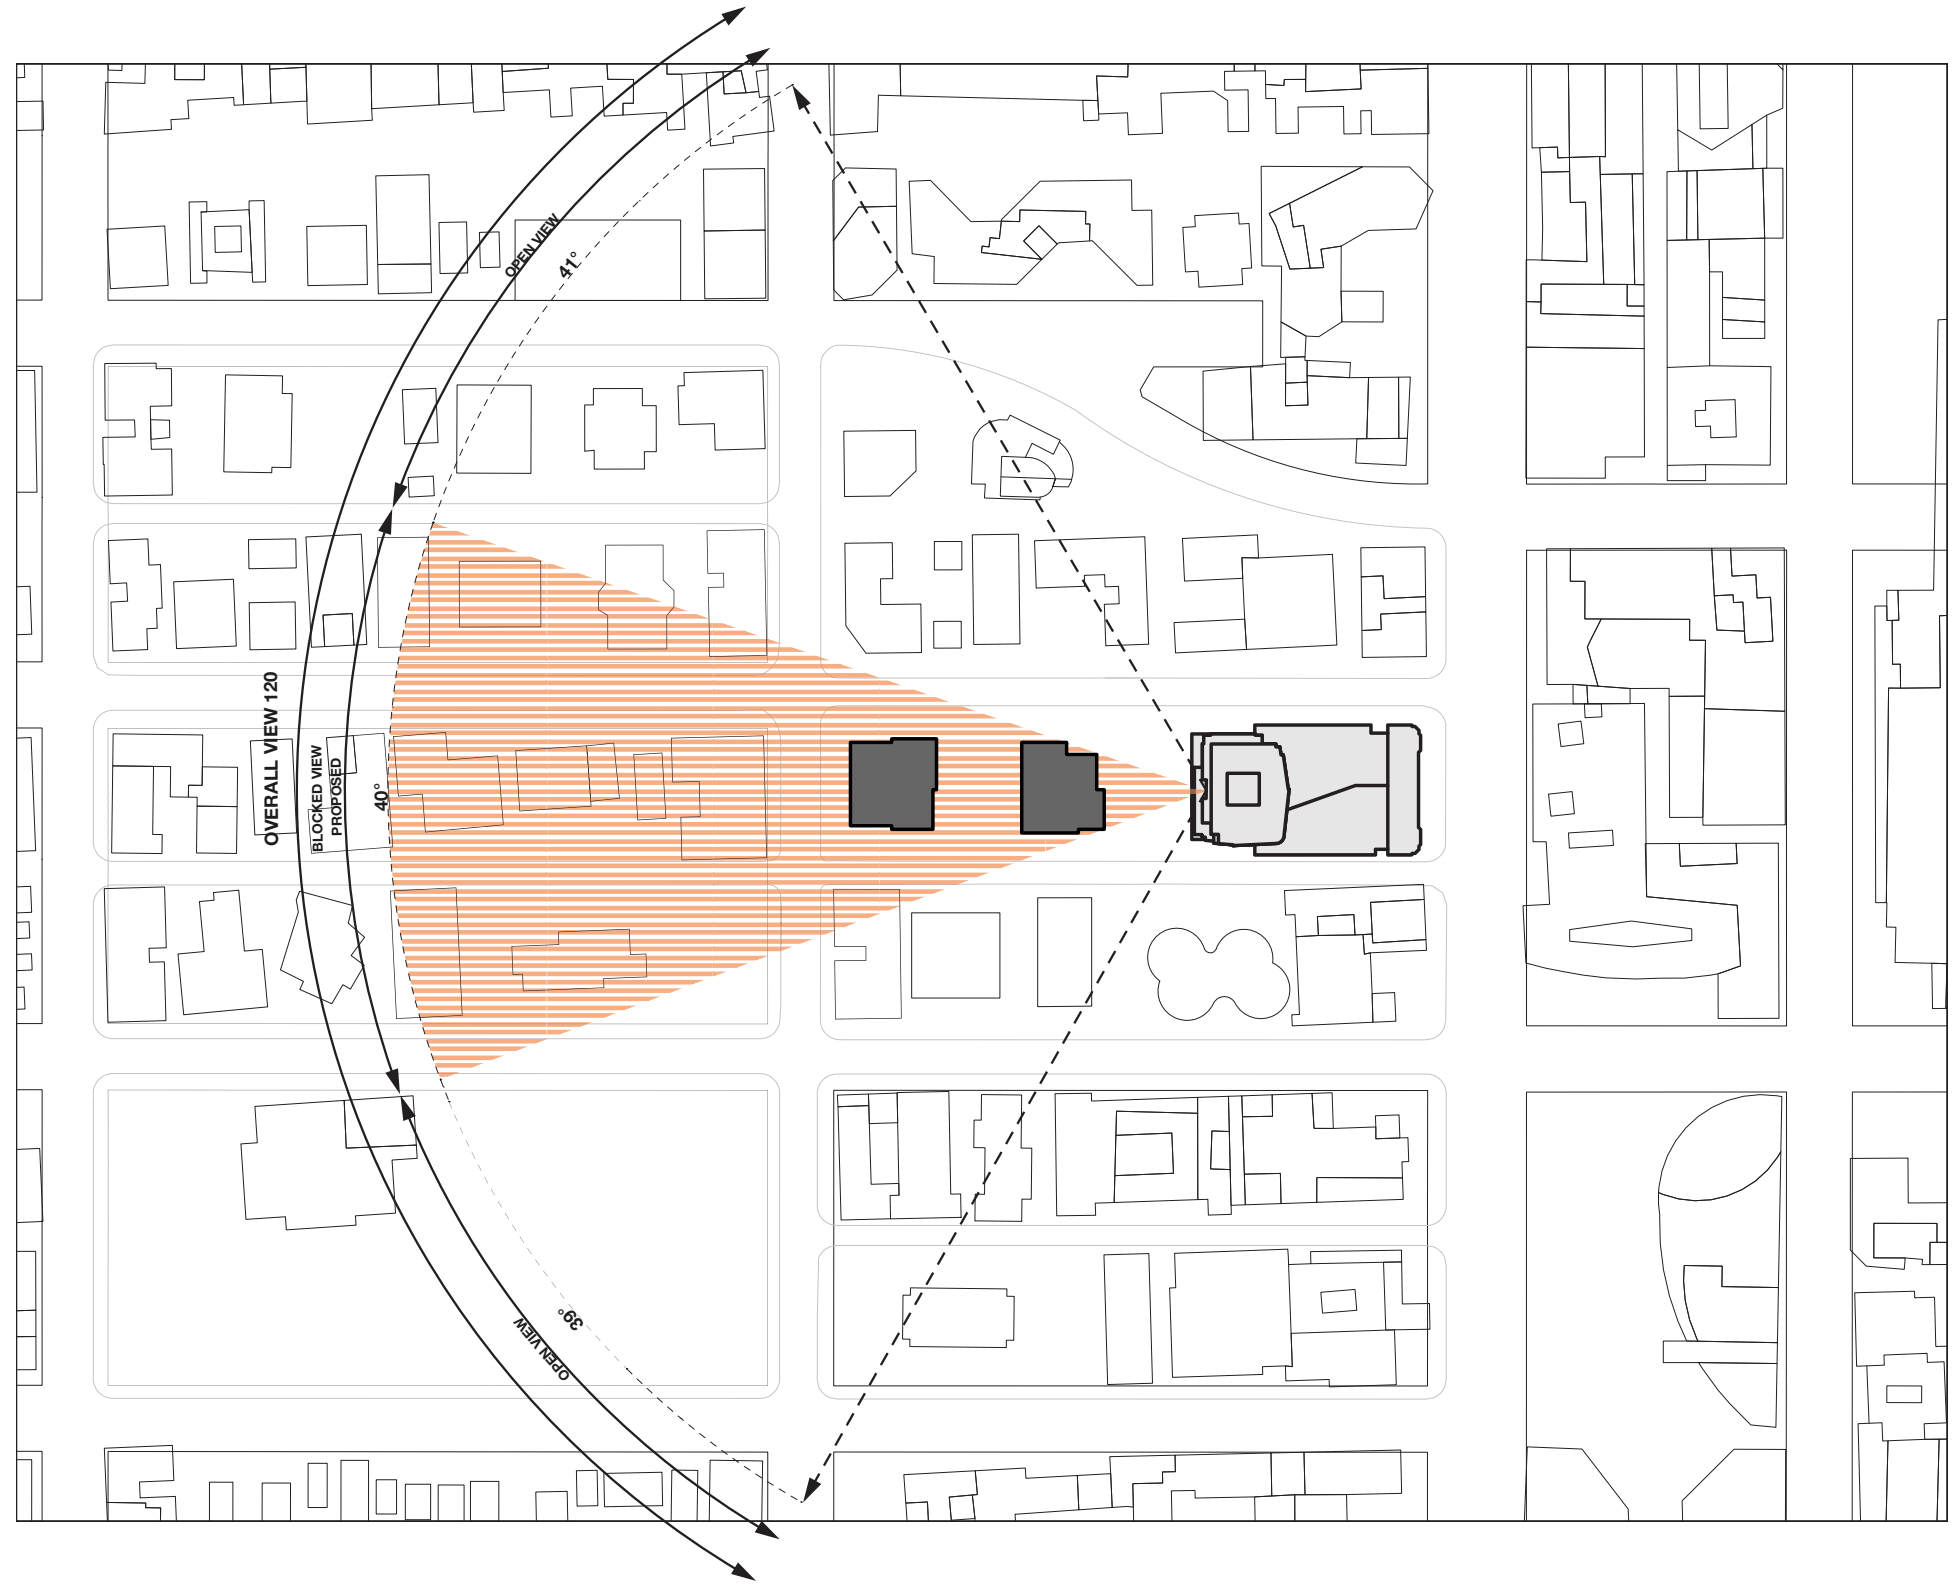

PATINA TOWER (1024 BARCLAY)

L13_A

- OVERALL VIEW ANGLE: 120°
- BLOCKED VIEW_EXISTING: 46°
- BLOCKED VIEW_PROPOSED TOWER: 24°
- OPEN VIEW: 50°

PATINA TOWER (1024 BARCLAY)

L13_B

-  OVERALL VIEW ANGLE: 120°
-  BLOCKED VIEW_EXISTING: 45°
-  BLOCKED VIEW_PROPOSED TOWER: 24°
-  OPEN VIEW: 51°

PATINA TOWER (1024 BARCLAY)

L35_A

- OVERALL VIEW ANGLE: 120°
- BLOCKED VIEW_EXISTING: 0°
- BLOCKED VIEW_PROPOSED TOWER: 40°
- OPEN VIEW: 80°

BUTTERFLY TOWER (969 BARRARD)

L22_A

- OVERALL VIEW ANGLE: 120°
- BLOCKED VIEW_EXISTING: 30°
- BLOCKED VIEW_PROPOSED TOWER: 49°
- OPEN VIEW: 41°

BUTTERFLY TOWER (969 BARRARD)

L22_B

-  OVERALL VIEW ANGLE: 120°
-  BLOCKED VIEW_EXISTING: 35°
-  BLOCKED VIEW_PROPOSED TOWER: 50°
-  OPEN VIEW: 35°

OVERALL VIEW 120°
DISTANCE FROM FACADE LINE = 1M

BUTTERFLY TOWER (969 BURRARD)

L43_A

- OVERALL VIEW ANGLE: 120°
- BLOCKED VIEW_EXISTING: 22°
- BLOCKED VIEW_PROPOSED TOWER: 51°
- OPEN VIEW: 47°