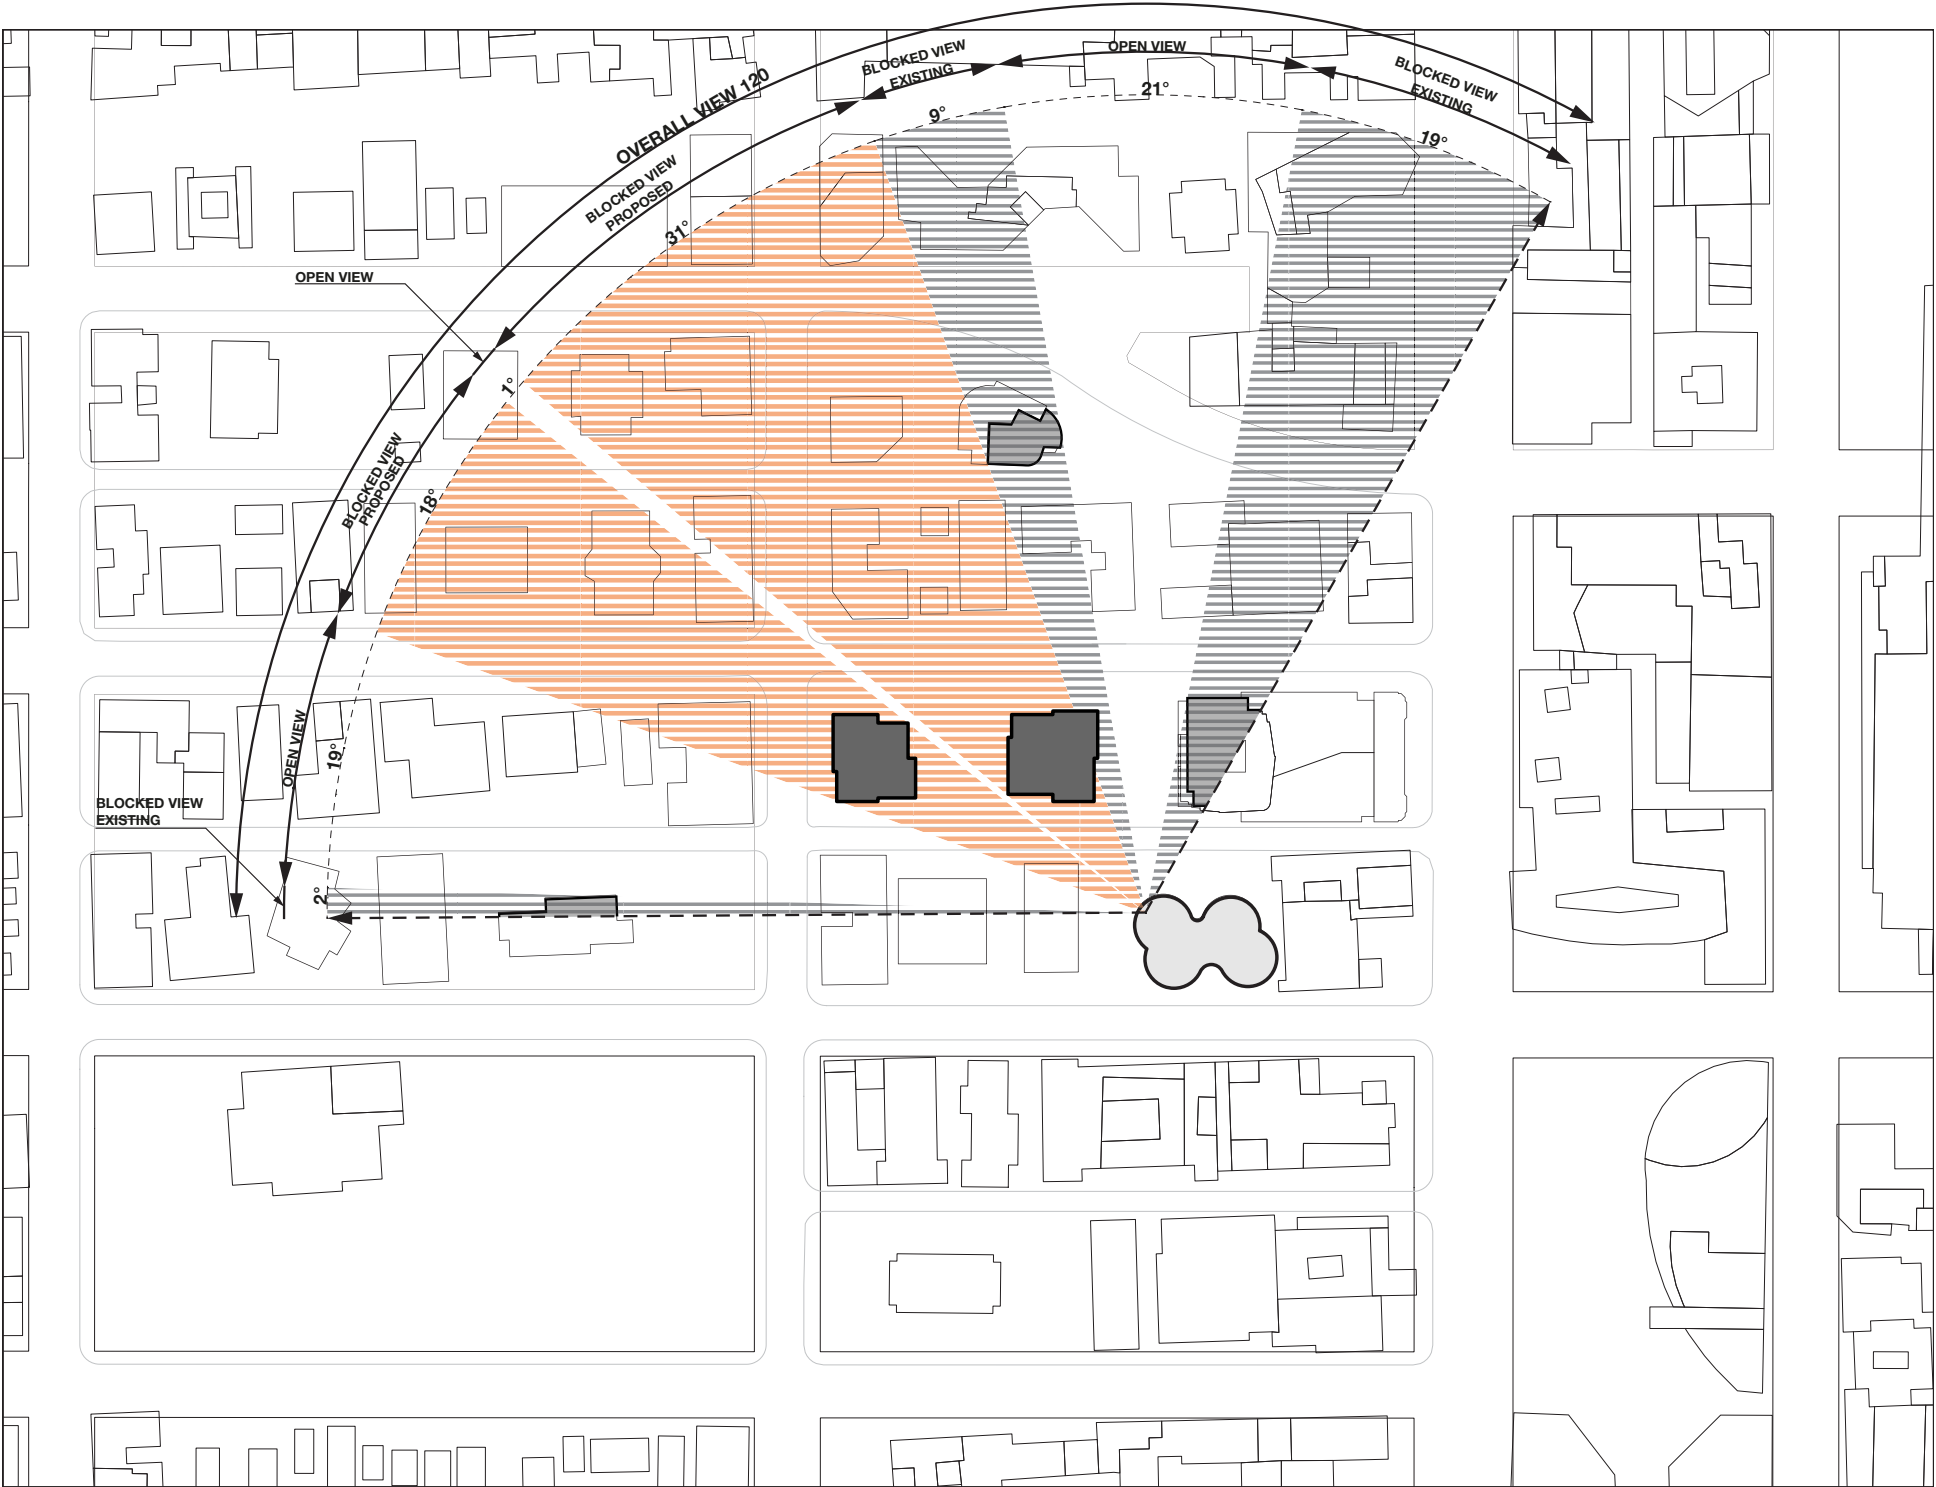

PATINA TOWER (1024 BARCLAY)

L13_A

- OVERALL VIEW ANGLE: 120°
- BLOCKED VIEW_EXISTING: 46°
- BLOCKED VIEW_PROPOSED TOWER: 24°
- OPEN VIEW: 50°

PATINA TOWER (1024 BARCLAY)

L13_B

-  OVERALL VIEW ANGLE: 120°
-  BLOCKED VIEW_EXISTING: 45°
-  BLOCKED VIEW_PROPOSED TOWER: 24°
-  OPEN VIEW: 51°

PATINA TOWER (1024 BARCLAY)

L35_A

- OVERALL VIEW ANGLE: 120°
- BLOCKED VIEW_EXISTING: 0°
- BLOCKED VIEW_PROPOSED TOWER: 40°
- OPEN VIEW: 80°

BUTTERFLY TOWER (969 BARRARD)

L22_A

- OVERALL VIEW ANGLE: 120°
- BLOCKED VIEW_EXISTING: 30°
- BLOCKED VIEW_PROPOSED TOWER: 49°
- OPEN VIEW: 41°

BUTTERFLY TOWER (969 BARRARD)

L22_B

-  OVERALL VIEW ANGLE: 120°
-  BLOCKED VIEW_EXISTING: 35°
-  BLOCKED VIEW_PROPOSED TOWER: 50°
-  OPEN VIEW: 35°

OVERALL VIEW 120°
DISTANCE FROM FACADE LINE = 1M

BUTTERFLY TOWER (969 BURRARD)

L43_A

- OVERALL VIEW ANGLE: 120°
- BLOCKED VIEW_EXISTING: 22°
- BLOCKED VIEW_PROPOSED TOWER: 51°
- OPEN VIEW: 47°