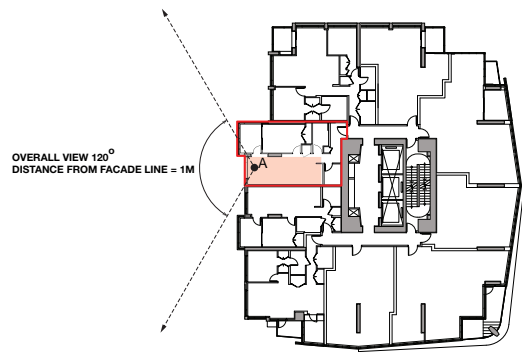

PATINA TOWER (1024 BARCLAY)

L13_A

- OVERALL VIEW ANGLE: 120°
- BLOCKED VIEW_EXISTING: 46°
- BLOCKED VIEW_PROPOSED TOWER: 24°
- OPEN VIEW: 50°

PATINA TOWER (1024 BARCLAY)

L13_B

-  OVERALL VIEW ANGLE: 120°
-  BLOCKED VIEW_EXISTING: 45°
-  BLOCKED VIEW_PROPOSED TOWER: 24°
-  OPEN VIEW: 51°

PATINA TOWER (1024 BARCLAY)

L35_A

- OVERALL VIEW ANGLE: 120°
- BLOCKED VIEW_EXISTING: 0°
- BLOCKED VIEW_PROPOSED TOWER: 40°
- OPEN VIEW: 80°

BUTTERFLY TOWER (969 BARRARD)

L22_A

- OVERALL VIEW ANGLE: 120°
- BLOCKED VIEW_EXISTING: 30°
- BLOCKED VIEW_PROPOSED TOWER: 49°
- OPEN VIEW: 41°

BUTTERFLY TOWER (969 BARRARD)

L22_B

-  OVERALL VIEW ANGLE: 120°
-  BLOCKED VIEW_EXISTING: 35°
-  BLOCKED VIEW_PROPOSED TOWER: 50°
-  OPEN VIEW: 35°

OVERALL VIEW 120°
DISTANCE FROM FACADE LINE = 1M

BUTTERFLY TOWER (969 BURRARD)

L43_A

- OVERALL VIEW ANGLE: 120°
- BLOCKED VIEW_EXISTING: 22°
- BLOCKED VIEW_PROPOSED TOWER: 51°
- OPEN VIEW: 47°