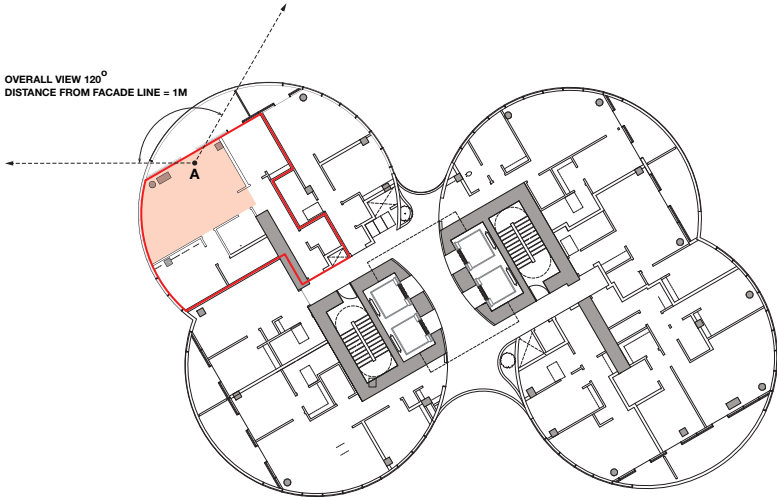

PATINA TOWER (1024 BARCLAY)

L13_A

- OVERALL VIEW ANGLE: 120°
- BLOCKED VIEW_EXISTING: 46°
- BLOCKED VIEW_PROPOSED TOWER: 24°
- OPEN VIEW: 50°

PATINA TOWER (1024 BARCLAY)

L13_B

-  OVERALL VIEW ANGLE: 120°
-  BLOCKED VIEW_EXISTING: 45°
-  BLOCKED VIEW_PROPOSED TOWER: 24°
-  OPEN VIEW: 51°

PATINA TOWER (1024 BARCLAY)

L35_A

- OVERALL VIEW ANGLE: 120°
- BLOCKED VIEW_EXISTING: 0°
- BLOCKED VIEW_PROPOSED TOWER: 40°
- OPEN VIEW: 80°

BUTTERFLY TOWER (969 BARRARD)

L22_A

- OVERALL VIEW ANGLE: 120°
- BLOCKED VIEW_EXISTING: 30°
- BLOCKED VIEW_PROPOSED TOWER: 49°
- OPEN VIEW: 41°

BUTTERFLY TOWER (969 BARRARD)

L22_B

-  OVERALL VIEW ANGLE: 120°
-  BLOCKED VIEW_EXISTING: 35°
-  BLOCKED VIEW_PROPOSED TOWER: 50°
-  OPEN VIEW: 35°

OVERALL VIEW 120°
DISTANCE FROM FACADE LINE = 1M

BUTTERFLY TOWER (969 BURRARD)

L43_A

- OVERALL VIEW ANGLE: 120°
- BLOCKED VIEW_EXISTING: 22°
- BLOCKED VIEW_PROPOSED TOWER: 51°
- OPEN VIEW: 47°