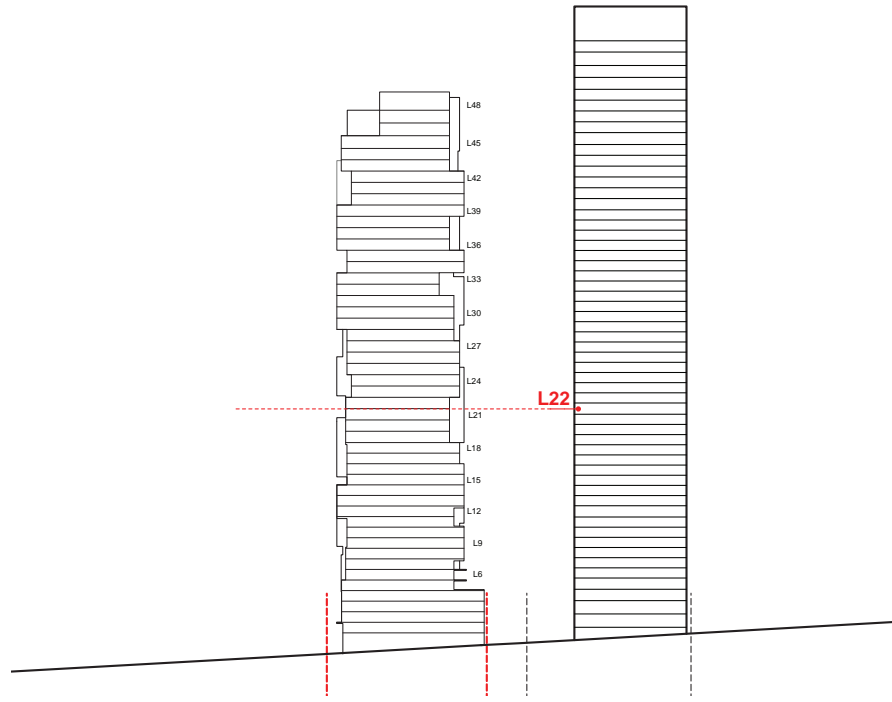

PATINA TOWER (1024 BARCLAY)

L13_A

- OVERALL VIEW ANGLE: 120°
- BLOCKED VIEW_EXISTING: 46°
- BLOCKED VIEW_PROPOSED TOWER: 24°
- OPEN VIEW: 50°

PATINA TOWER (1024 BARCLAY)

L13_B

-  OVERALL VIEW ANGLE: 120°
-  BLOCKED VIEW_EXISTING: 45°
-  BLOCKED VIEW_PROPOSED TOWER: 24°
-  OPEN VIEW: 51°

PATINA TOWER (1024 BARCLAY)

L35_A

- OVERALL VIEW ANGLE: 120°
- BLOCKED VIEW_EXISTING: 0°
- BLOCKED VIEW_PROPOSED TOWER: 40°
- OPEN VIEW: 80°

BUTTERFLY TOWER (969 BARRARD)

L22_A

- OVERALL VIEW ANGLE: 120°
- BLOCKED VIEW_EXISTING: 30°
- BLOCKED VIEW_PROPOSED TOWER: 49°
- OPEN VIEW: 41°

BUTTERFLY TOWER (969 BARRARD)

L22_B

-  OVERALL VIEW ANGLE: 120°
-  BLOCKED VIEW_EXISTING: 35°
-  BLOCKED VIEW_PROPOSED TOWER: 50°
-  OPEN VIEW: 35°

OVERALL VIEW 120°
DISTANCE FROM FACADE LINE = 1M

BUTTERFLY TOWER (969 BURRARD)

L43_A

- OVERALL VIEW ANGLE: 120°
- BLOCKED VIEW_EXISTING: 22°
- BLOCKED VIEW_PROPOSED TOWER: 51°
- OPEN VIEW: 47°