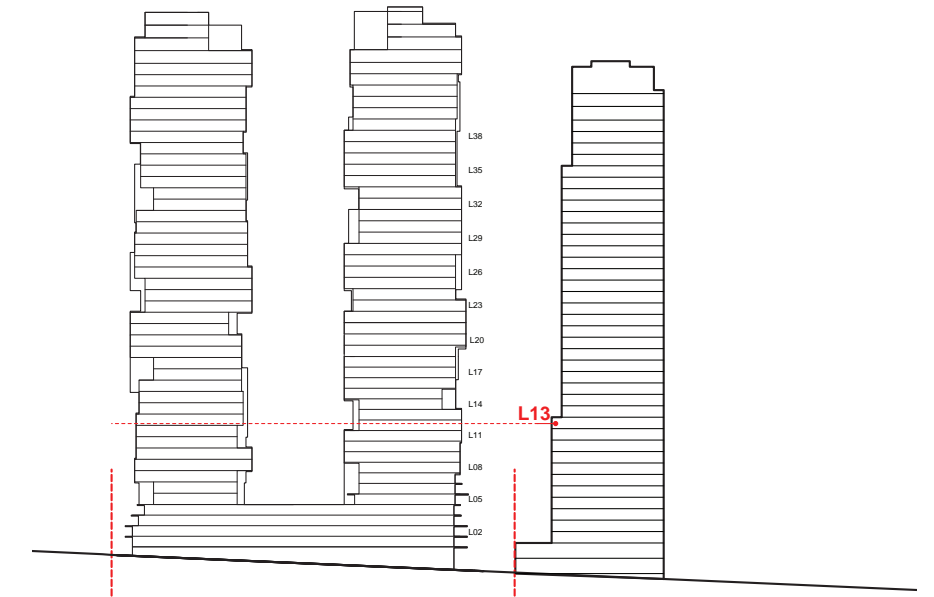

PATINA TOWER (1024 BARCLAY)

L13_A

- OVERALL VIEW ANGLE: 120°
- BLOCKED VIEW_EXISTING: 46°
- BLOCKED VIEW_PROPOSED TOWER: 24°
- OPEN VIEW: 50°

PATINA TOWER (1024 BARCLAY)

L13_B

-  OVERALL VIEW ANGLE: 120°
-  BLOCKED VIEW_EXISTING: 45°
-  BLOCKED VIEW_PROPOSED TOWER: 24°
-  OPEN VIEW: 51°

PATINA TOWER (1024 BARCLAY)

L35_A

- OVERALL VIEW ANGLE: 120°
- BLOCKED VIEW_EXISTING: 0°
- BLOCKED VIEW_PROPOSED TOWER: 40°
- OPEN VIEW: 80°

BUTTERFLY TOWER (969 BARRARD)

L22_A

- OVERALL VIEW ANGLE: 120°
- BLOCKED VIEW_EXISTING: 30°
- BLOCKED VIEW_PROPOSED TOWER: 49°
- OPEN VIEW: 41°

BUTTERFLY TOWER (969 BARRARD)

L22_B

-  OVERALL VIEW ANGLE: 120°
-  BLOCKED VIEW_EXISTING: 35°
-  BLOCKED VIEW_PROPOSED TOWER: 50°
-  OPEN VIEW: 35°

OVERALL VIEW 120°
DISTANCE FROM FACADE LINE = 1M

BUTTERFLY TOWER (969 BURRARD)

L43_A

- OVERALL VIEW ANGLE: 120°
- BLOCKED VIEW_EXISTING: 22°
- BLOCKED VIEW_PROPOSED TOWER: 51°
- OPEN VIEW: 47°