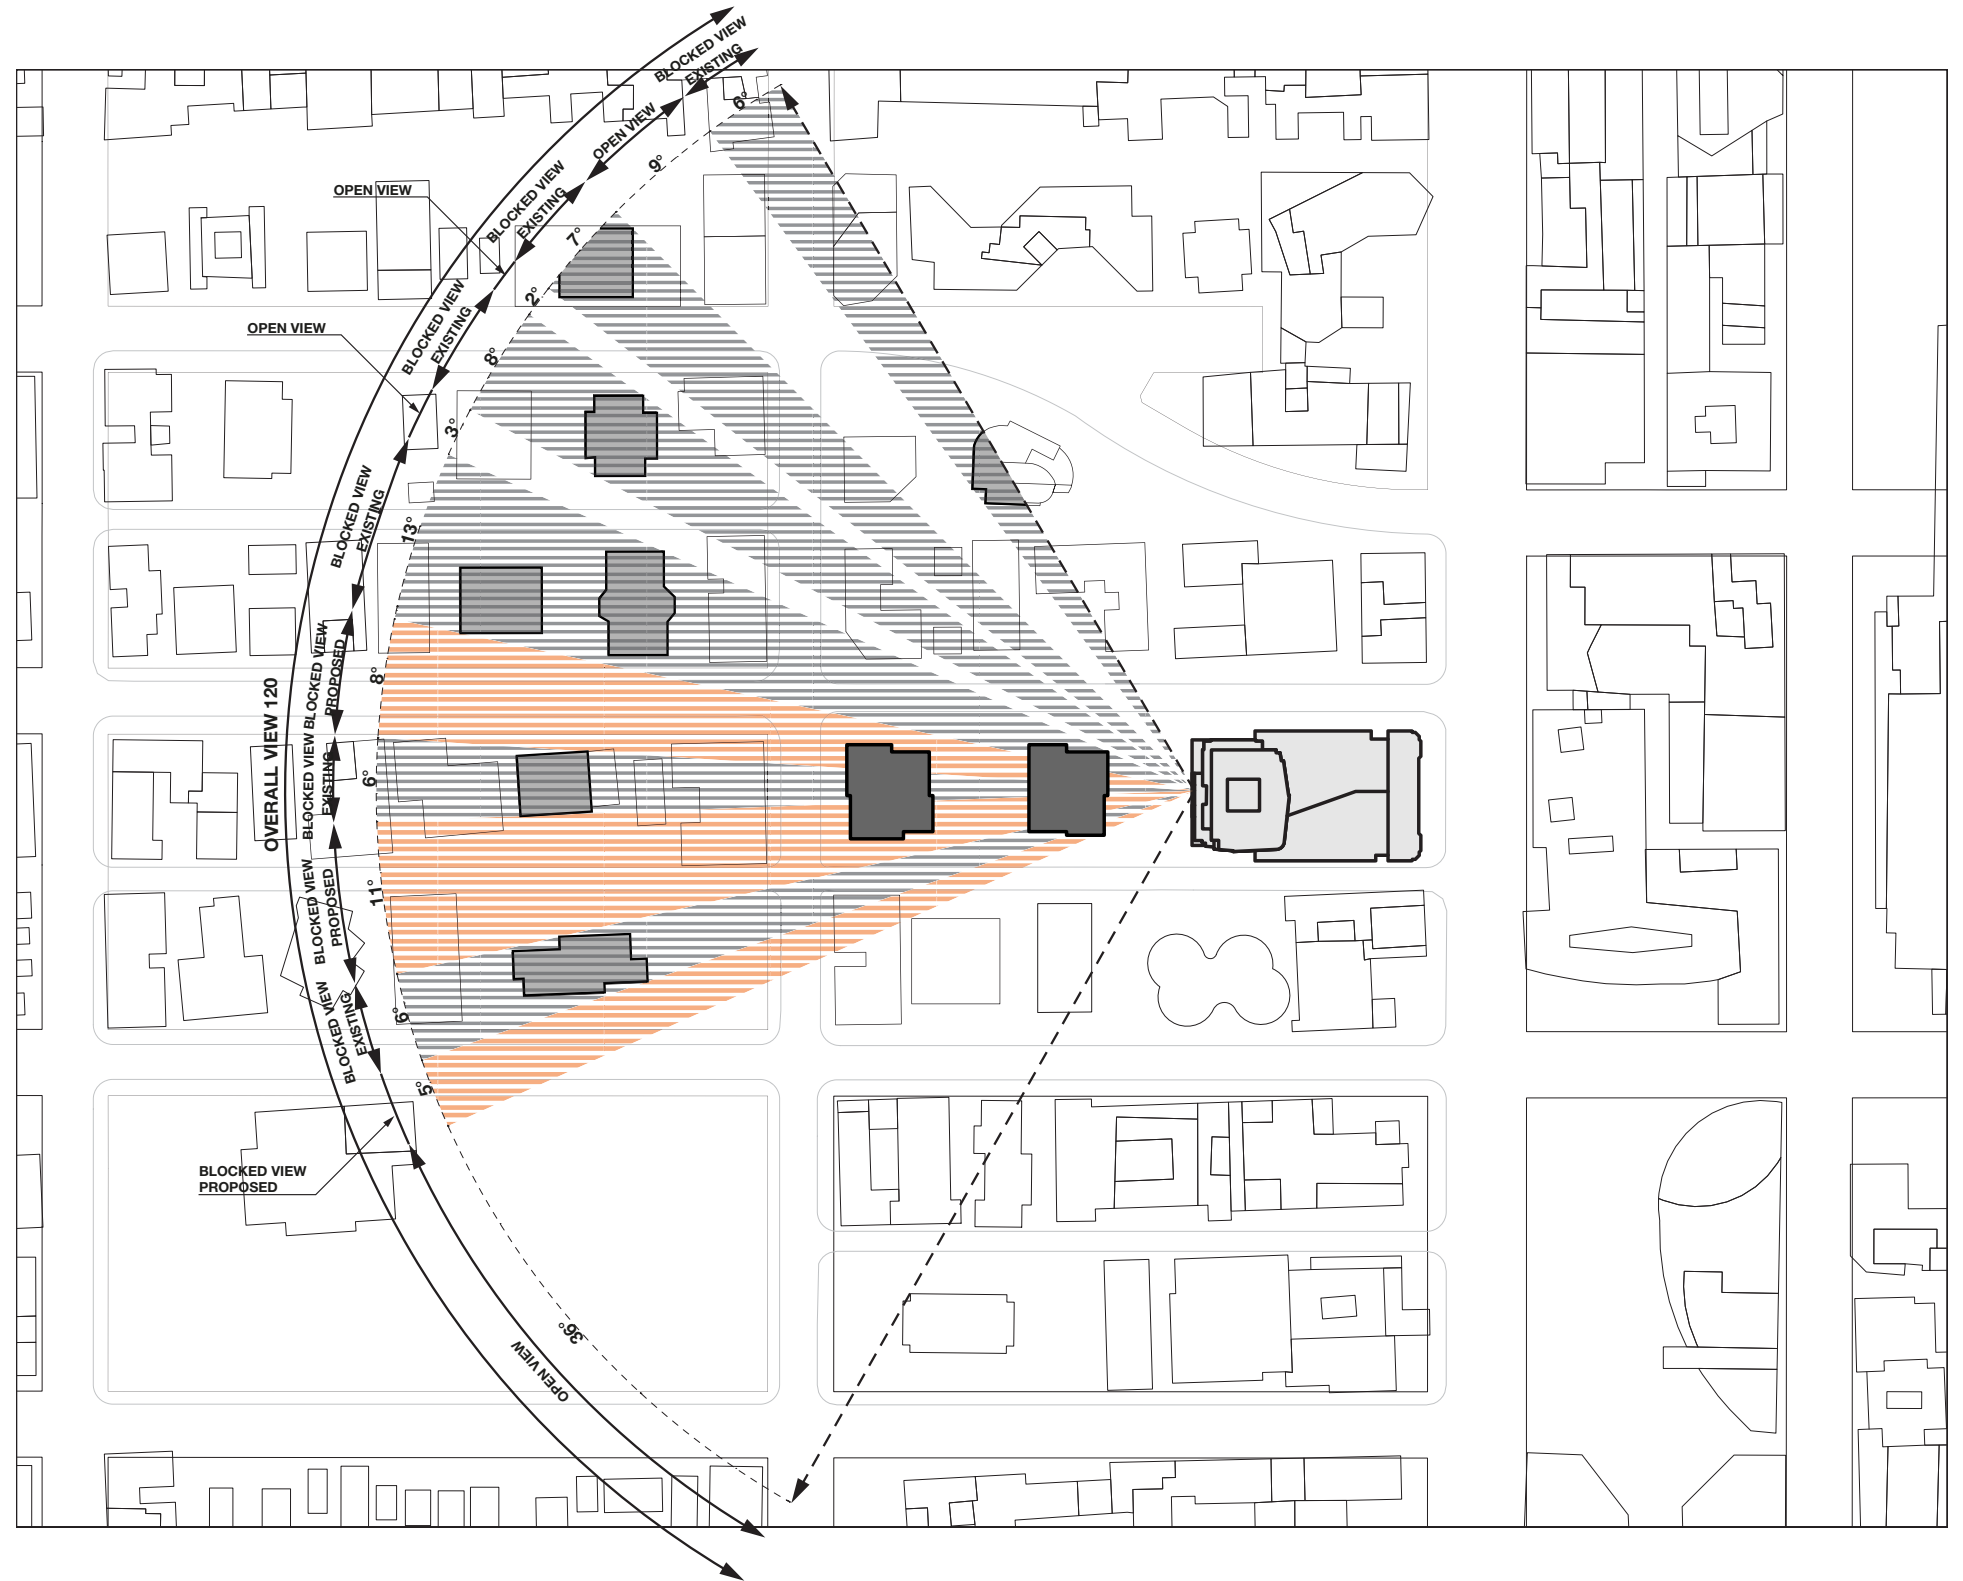

PATINA TOWER (1024 BARCLAY)

L13_A

- OVERALL VIEW ANGLE: 120°
- BLOCKED VIEW_EXISTING: 46°
- BLOCKED VIEW_PROPOSED TOWER: 24°
- OPEN VIEW: 50°

PATINA TOWER (1024 BARCLAY)

L13_B

-  OVERALL VIEW ANGLE: 120°
-  BLOCKED VIEW_EXISTING: 45°
-  BLOCKED VIEW_PROPOSED TOWER: 24°
-  OPEN VIEW: 51°

PATINA TOWER (1024 BARCLAY)

L35_A

- OVERALL VIEW ANGLE: 120°
- BLOCKED VIEW_EXISTING: 0°
- BLOCKED VIEW_PROPOSED TOWER: 40°
- OPEN VIEW: 80°

BUTTERFLY TOWER (969 BARRARD)

L22_A

- OVERALL VIEW ANGLE: 120°
- BLOCKED VIEW_EXISTING: 30°
- BLOCKED VIEW_PROPOSED TOWER: 49°
- OPEN VIEW: 41°

BUTTERFLY TOWER (969 BARRARD)

L22_B

-  OVERALL VIEW ANGLE: 120°
-  BLOCKED VIEW_EXISTING: 35°
-  BLOCKED VIEW_PROPOSED TOWER: 50°
-  OPEN VIEW: 35°

OVERALL VIEW 120°
DISTANCE FROM FACADE LINE = 1M

BUTTERFLY TOWER (969 BURRARD)

L43_A

- OVERALL VIEW ANGLE: 120°
- BLOCKED VIEW_EXISTING: 22°
- BLOCKED VIEW_PROPOSED TOWER: 51°
- OPEN VIEW: 47°