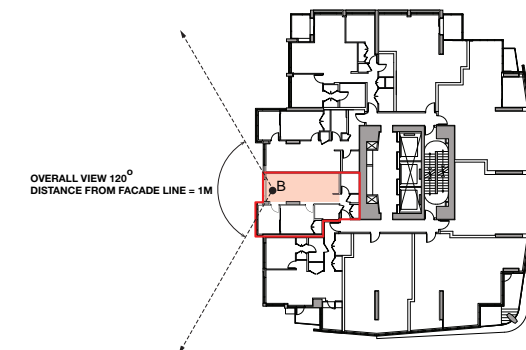

PATINA TOWER (1024 BARCLAY)

L13_A

- OVERALL VIEW ANGLE: 120°
- BLOCKED VIEW_EXISTING: 46°
- BLOCKED VIEW_PROPOSED TOWER: 24°
- OPEN VIEW: 50°

PATINA TOWER (1024 BARCLAY)

L13_B

-  OVERALL VIEW ANGLE: 120°
-  BLOCKED VIEW_EXISTING: 45°
-  BLOCKED VIEW_PROPOSED TOWER: 24°
-  OPEN VIEW: 51°

PATINA TOWER (1024 BARCLAY)

L35_A

- OVERALL VIEW ANGLE: 120°
- BLOCKED VIEW_EXISTING: 0°
- BLOCKED VIEW_PROPOSED TOWER: 40°
- OPEN VIEW: 80°

BUTTERFLY TOWER (969 BARRARD)

L22_A

- OVERALL VIEW ANGLE: 120°
- BLOCKED VIEW_EXISTING: 30°
- BLOCKED VIEW_PROPOSED TOWER: 49°
- OPEN VIEW: 41°

BUTTERFLY TOWER (969 BARRARD)

L22_B

-  OVERALL VIEW ANGLE: 120°
-  BLOCKED VIEW_EXISTING: 35°
-  BLOCKED VIEW_PROPOSED TOWER: 50°
-  OPEN VIEW: 35°

OVERALL VIEW 120°
DISTANCE FROM FACADE LINE = 1M

BUTTERFLY TOWER (969 BURRARD)

L43_A

- OVERALL VIEW ANGLE: 120°
- BLOCKED VIEW_EXISTING: 22°
- BLOCKED VIEW_PROPOSED TOWER: 51°
- OPEN VIEW: 47°