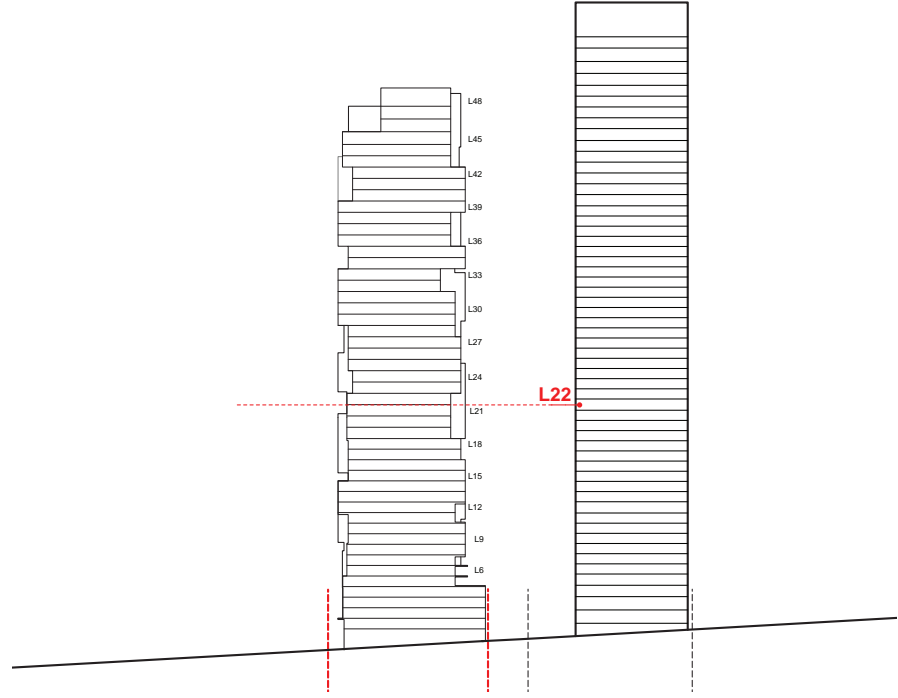

PATINA TOWER (1024 BARCLAY)

L13_A

- OVERALL VIEW ANGLE: 120°
- BLOCKED VIEW_EXISTING: 46°
- BLOCKED VIEW_PROPOSED TOWER: 24°
- OPEN VIEW: 50°

PATINA TOWER (1024 BARCLAY)

L13_B

-  OVERALL VIEW ANGLE: 120°
-  BLOCKED VIEW_EXISTING: 45°
-  BLOCKED VIEW_PROPOSED TOWER: 24°
-  OPEN VIEW: 51°

PATINA TOWER (1024 BARCLAY)

L35_A

- OVERALL VIEW ANGLE: 120°
- BLOCKED VIEW_EXISTING: 0°
- BLOCKED VIEW_PROPOSED TOWER: 40°
- OPEN VIEW: 80°

BUTTERFLY TOWER (969 BARRARD)

L22_A

- OVERALL VIEW ANGLE: 120°
- BLOCKED VIEW_EXISTING: 30°
- BLOCKED VIEW_PROPOSED TOWER: 49°
- OPEN VIEW: 41°

BUTTERFLY TOWER (969 BARRARD)

L22_B

-  OVERALL VIEW ANGLE: 120°
-  BLOCKED VIEW_EXISTING: 35°
-  BLOCKED VIEW_PROPOSED TOWER: 50°
-  OPEN VIEW: 35°

OVERALL VIEW 120°
DISTANCE FROM FACADE LINE = 1M

BUTTERFLY TOWER (969 BURRARD)

L43_A

- OVERALL VIEW ANGLE: 120°
- BLOCKED VIEW_EXISTING: 22°
- BLOCKED VIEW_PROPOSED TOWER: 51°
- OPEN VIEW: 47°