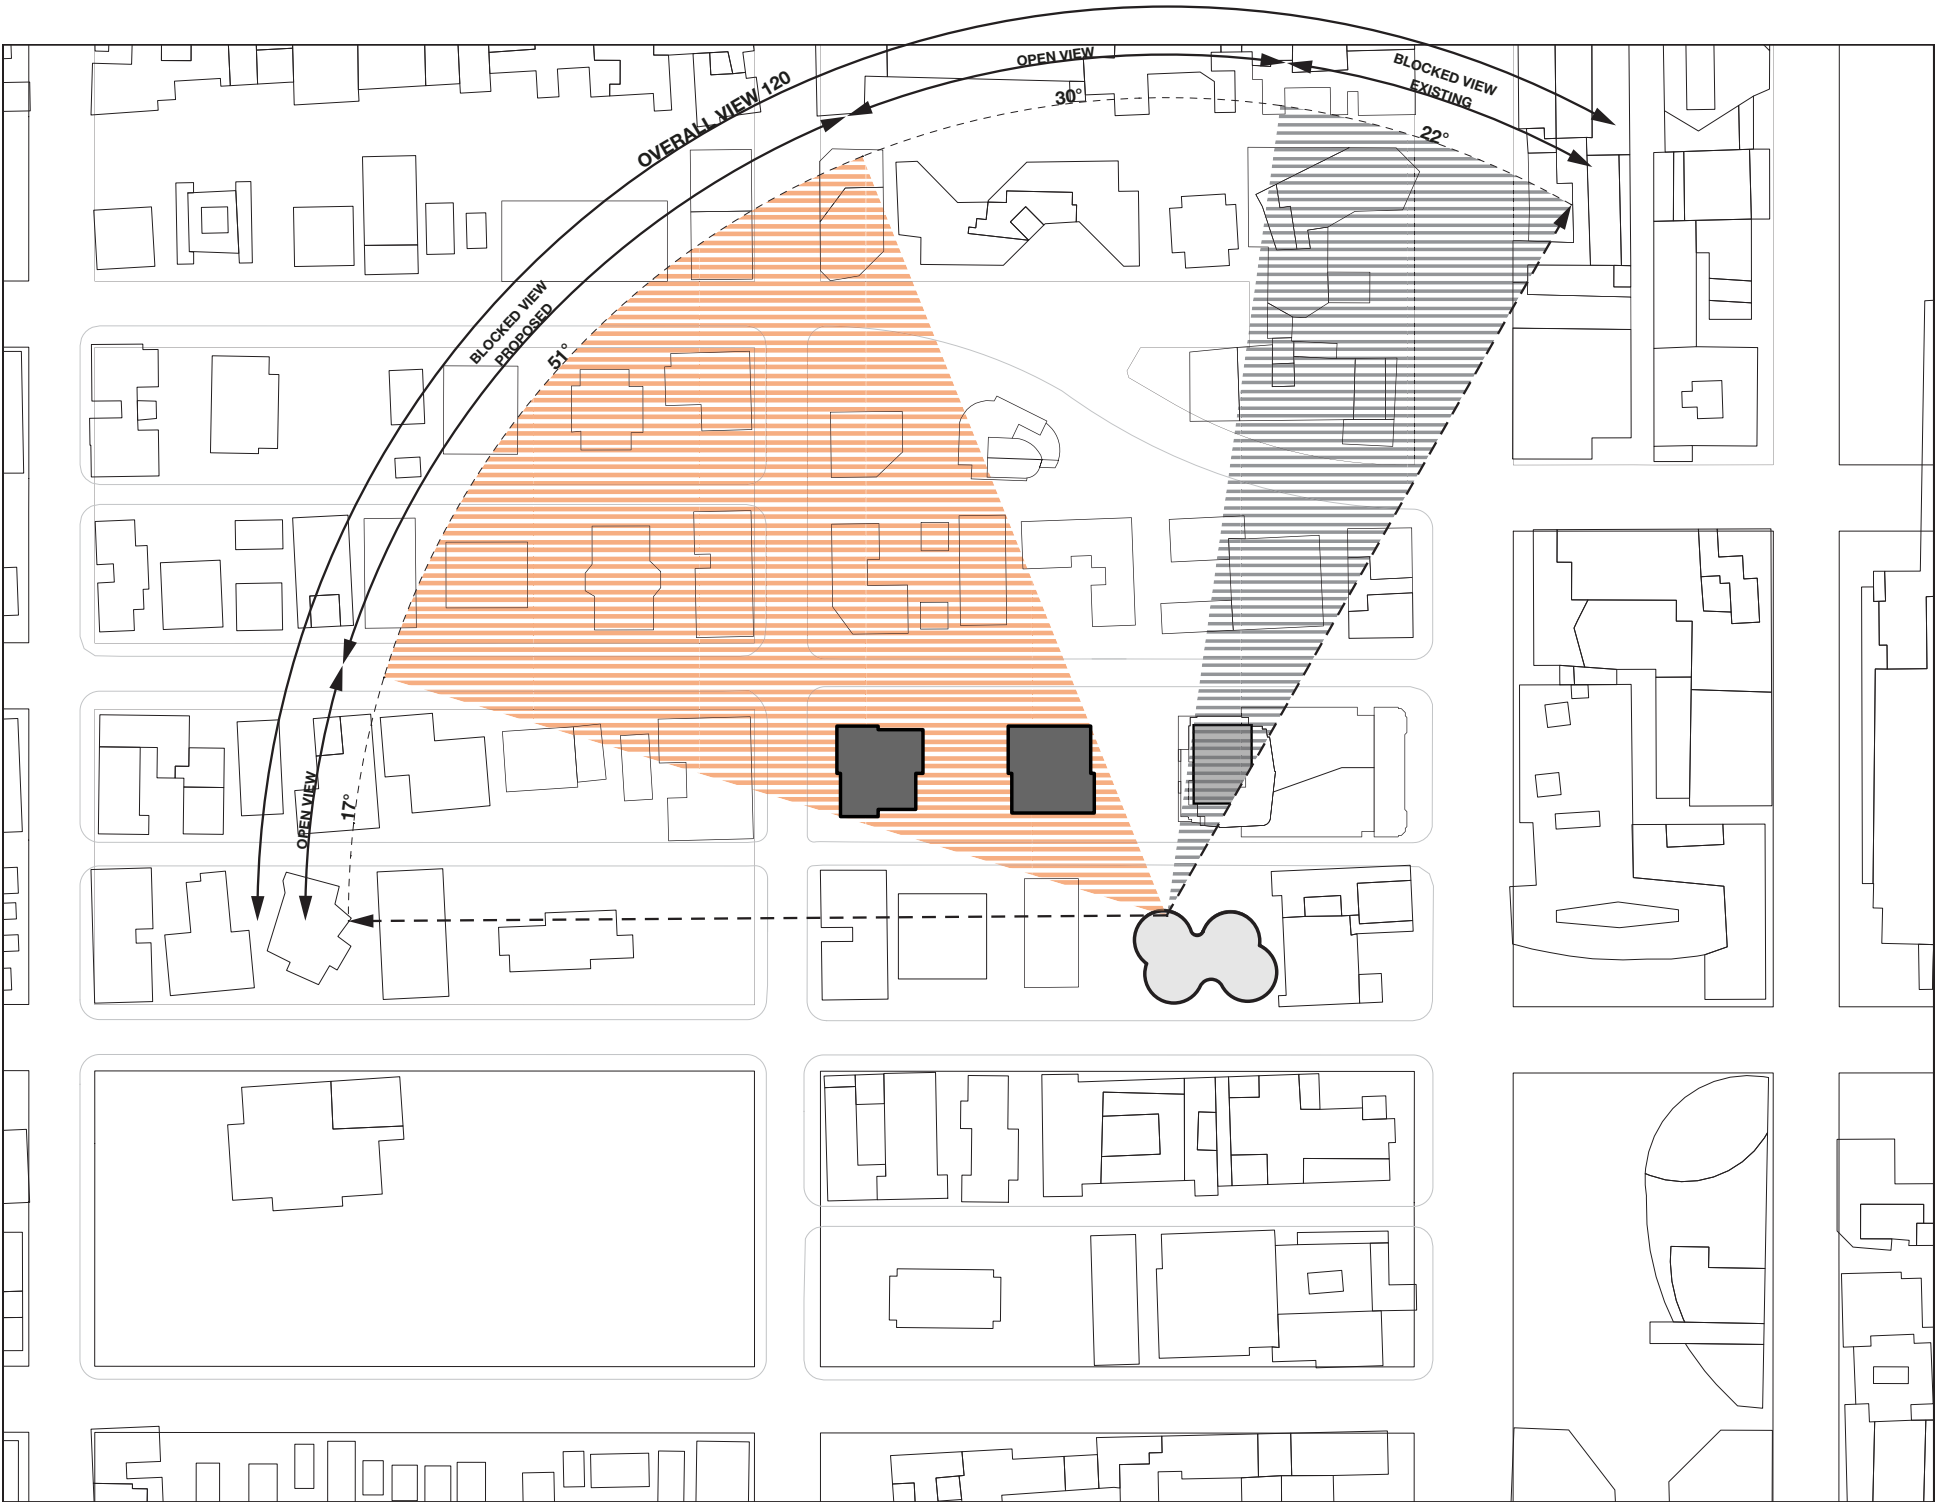

PATINA TOWER (1024 BARCLAY)

L13_A

- OVERALL VIEW ANGLE: 120°
- BLOCKED VIEW_EXISTING: 46°
- BLOCKED VIEW_PROPOSED TOWER: 24°
- OPEN VIEW: 50°

PATINA TOWER (1024 BARCLAY)

L13_B

-  OVERALL VIEW ANGLE: 120°
-  BLOCKED VIEW_EXISTING: 45°
-  BLOCKED VIEW_PROPOSED TOWER: 24°
-  OPEN VIEW: 51°

PATINA TOWER (1024 BARCLAY)

L35_A

- OVERALL VIEW ANGLE: 120°
- BLOCKED VIEW_EXISTING: 0°
- BLOCKED VIEW_PROPOSED TOWER: 40°
- OPEN VIEW: 80°

BUTTERFLY TOWER (969 BARRARD)

L22_A

- OVERALL VIEW ANGLE: 120°
- BLOCKED VIEW_EXISTING: 30°
- BLOCKED VIEW_PROPOSED TOWER: 49°
- OPEN VIEW: 41°

BUTTERFLY TOWER (969 BARRARD)

L22_B

-  OVERALL VIEW ANGLE: 120°
-  BLOCKED VIEW_EXISTING: 35°
-  BLOCKED VIEW_PROPOSED TOWER: 50°
-  OPEN VIEW: 35°

OVERALL VIEW 120°
DISTANCE FROM FACADE LINE = 1M

BUTTERFLY TOWER (969 BURRARD)

L43_A

- OVERALL VIEW ANGLE: 120°
- BLOCKED VIEW_EXISTING: 22°
- BLOCKED VIEW_PROPOSED TOWER: 51°
- OPEN VIEW: 47°