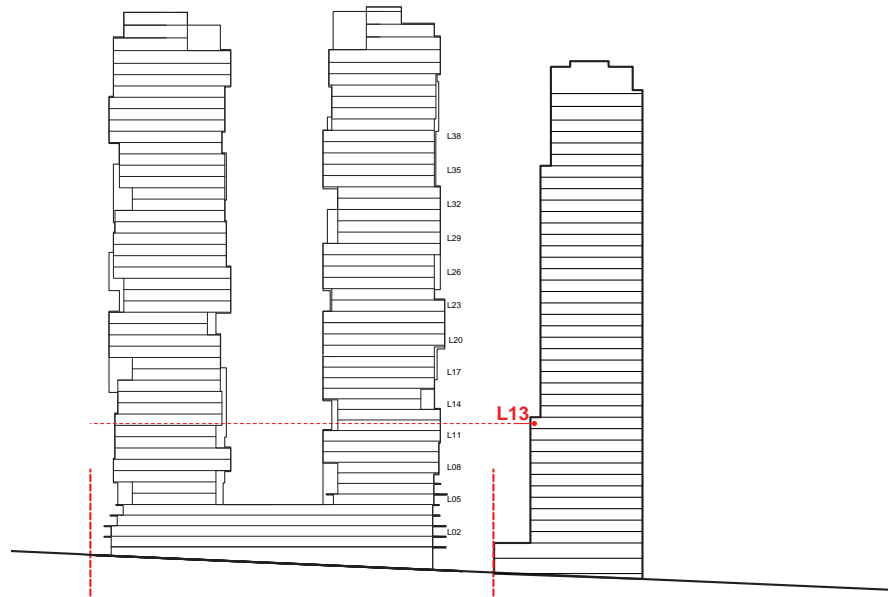

PATINA TOWER (1024 BARCLAY)

L13_A

- OVERALL VIEW ANGLE: 120°
- BLOCKED VIEW_EXISTING: 46°
- BLOCKED VIEW_PROPOSED TOWER: 24°
- OPEN VIEW: 50°

PATINA TOWER (1024 BARCLAY)

L13_B

-  OVERALL VIEW ANGLE: 120°
-  BLOCKED VIEW_EXISTING: 45°
-  BLOCKED VIEW_PROPOSED TOWER: 24°
-  OPEN VIEW: 51°

PATINA TOWER (1024 BARCLAY)

L35_A

- OVERALL VIEW ANGLE: 120°
- BLOCKED VIEW_EXISTING: 0°
- BLOCKED VIEW_PROPOSED TOWER: 40°
- OPEN VIEW: 80°

BUTTERFLY TOWER (969 BARRARD)

L22_A

- OVERALL VIEW ANGLE: 120°
- BLOCKED VIEW_EXISTING: 30°
- BLOCKED VIEW_PROPOSED TOWER: 49°
- OPEN VIEW: 41°

BUTTERFLY TOWER (969 BARRARD)

L22_B

-  OVERALL VIEW ANGLE: 120°
-  BLOCKED VIEW_EXISTING: 35°
-  BLOCKED VIEW_PROPOSED TOWER: 50°
-  OPEN VIEW: 35°

OVERALL VIEW 120°
DISTANCE FROM FACADE LINE = 1M

BUTTERFLY TOWER (969 BURRARD)

L43_A

- OVERALL VIEW ANGLE: 120°
- BLOCKED VIEW_EXISTING: 22°
- BLOCKED VIEW_PROPOSED TOWER: 51°
- OPEN VIEW: 47°