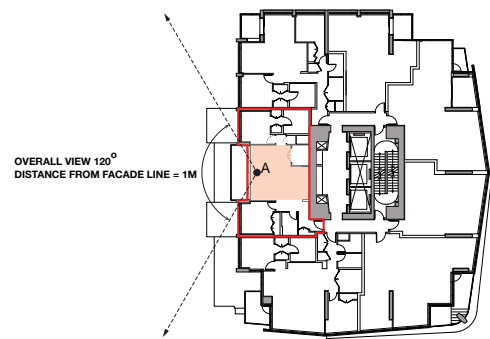

PATINA TOWER (1024 BARCLAY)

L13_A

- OVERALL VIEW ANGLE: 120°
- BLOCKED VIEW_EXISTING: 46°
- BLOCKED VIEW_PROPOSED TOWER: 24°
- OPEN VIEW: 50°

PATINA TOWER (1024 BARCLAY)

L13_B

-  OVERALL VIEW ANGLE: 120°
-  BLOCKED VIEW_EXISTING: 45°
-  BLOCKED VIEW_PROPOSED TOWER: 24°
-  OPEN VIEW: 51°

PATINA TOWER (1024 BARCLAY)

L35_A

- OVERALL VIEW ANGLE: 120°
- BLOCKED VIEW_EXISTING: 0°
- BLOCKED VIEW_PROPOSED TOWER: 40°
- OPEN VIEW: 80°

BUTTERFLY TOWER (969 BARRARD)

L22_A

- OVERALL VIEW ANGLE: 120°
- BLOCKED VIEW_EXISTING: 30°
- BLOCKED VIEW_PROPOSED TOWER: 49°
- OPEN VIEW: 41°

BUTTERFLY TOWER (969 BARRARD)

L22_B

-  OVERALL VIEW ANGLE: 120°
-  BLOCKED VIEW_EXISTING: 35°
-  BLOCKED VIEW_PROPOSED TOWER: 50°
-  OPEN VIEW: 35°

OVERALL VIEW 120°
DISTANCE FROM FACADE LINE = 1M

BUTTERFLY TOWER (969 BURRARD)

L43_A

- OVERALL VIEW ANGLE: 120°
- BLOCKED VIEW_EXISTING: 22°
- BLOCKED VIEW_PROPOSED TOWER: 51°
- OPEN VIEW: 47°