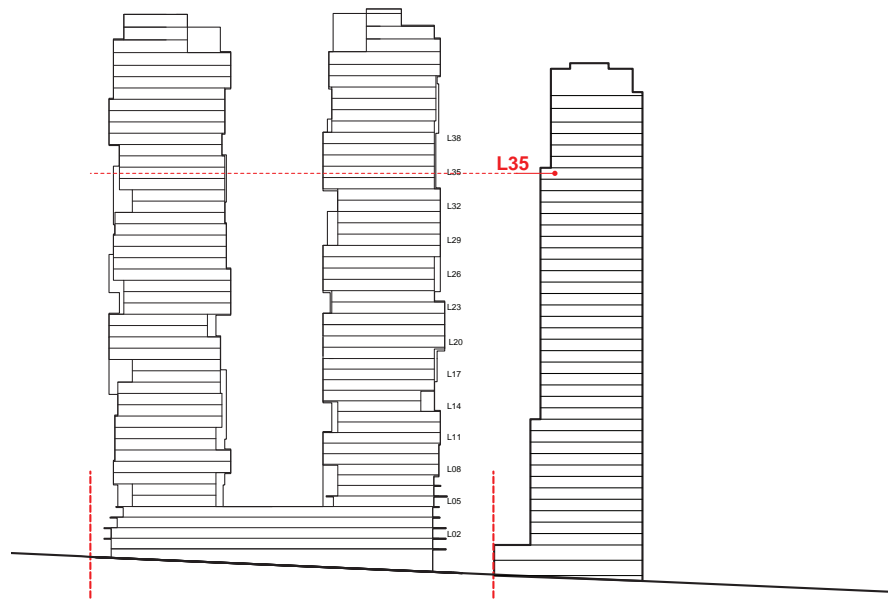

PATINA TOWER (1024 BARCLAY)

L13_A

- OVERALL VIEW ANGLE: 120°
- BLOCKED VIEW_EXISTING: 46°
- BLOCKED VIEW_PROPOSED TOWER: 24°
- OPEN VIEW: 50°

PATINA TOWER (1024 BARCLAY)

L13_B

-  OVERALL VIEW ANGLE: 120°
-  BLOCKED VIEW_EXISTING: 45°
-  BLOCKED VIEW_PROPOSED TOWER: 24°
-  OPEN VIEW: 51°

PATINA TOWER (1024 BARCLAY)

L35_A

- OVERALL VIEW ANGLE: 120°
- BLOCKED VIEW_EXISTING: 0°
- BLOCKED VIEW_PROPOSED TOWER: 40°
- OPEN VIEW: 80°

BUTTERFLY TOWER (969 BARRARD)

L22_A

- OVERALL VIEW ANGLE: 120°
- BLOCKED VIEW_EXISTING: 30°
- BLOCKED VIEW_PROPOSED TOWER: 49°
- OPEN VIEW: 41°

BUTTERFLY TOWER (969 BARRARD)

L22_B

-  OVERALL VIEW ANGLE: 120°
-  BLOCKED VIEW_EXISTING: 35°
-  BLOCKED VIEW_PROPOSED TOWER: 50°
-  OPEN VIEW: 35°

OVERALL VIEW 120°
DISTANCE FROM FACADE LINE = 1M

BUTTERFLY TOWER (969 BURRARD)

L43_A

- OVERALL VIEW ANGLE: 120°
- BLOCKED VIEW_EXISTING: 22°
- BLOCKED VIEW_PROPOSED TOWER: 51°
- OPEN VIEW: 47°