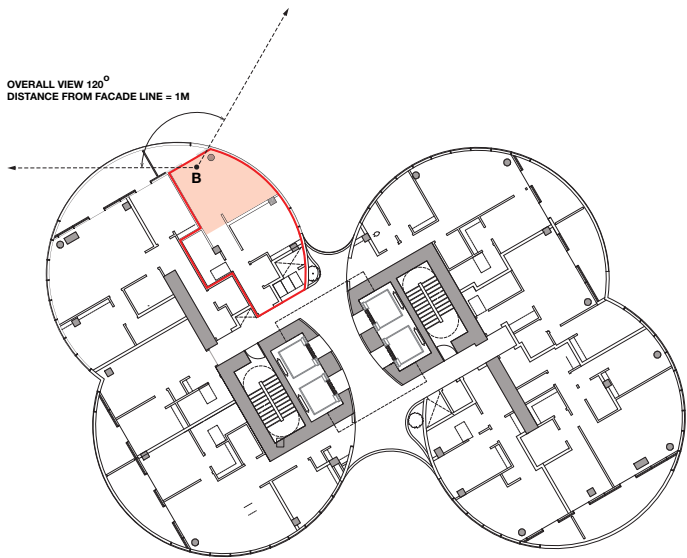

PATINA TOWER (1024 BARCLAY)

L13_A

- OVERALL VIEW ANGLE: 120°
- BLOCKED VIEW_EXISTING: 46°
- BLOCKED VIEW_PROPOSED TOWER: 24°
- OPEN VIEW: 50°

PATINA TOWER (1024 BARCLAY)

L13_B

-  OVERALL VIEW ANGLE: 120°
-  BLOCKED VIEW_EXISTING: 45°
-  BLOCKED VIEW_PROPOSED TOWER: 24°
-  OPEN VIEW: 51°

PATINA TOWER (1024 BARCLAY)

L35_A

- OVERALL VIEW ANGLE: 120°
- BLOCKED VIEW_EXISTING: 0°
- BLOCKED VIEW_PROPOSED TOWER: 40°
- OPEN VIEW: 80°

BUTTERFLY TOWER (969 BARRARD)

L22_A

- OVERALL VIEW ANGLE: 120°
- BLOCKED VIEW_EXISTING: 30°
- BLOCKED VIEW_PROPOSED TOWER: 49°
- OPEN VIEW: 41°

BUTTERFLY TOWER (969 BARRARD)

L22_B

-  OVERALL VIEW ANGLE: 120°
-  BLOCKED VIEW_EXISTING: 35°
-  BLOCKED VIEW_PROPOSED TOWER: 50°
-  OPEN VIEW: 35°

OVERALL VIEW 120°
DISTANCE FROM FACADE LINE = 1M

BUTTERFLY TOWER (969 BURRARD)

L43_A

- OVERALL VIEW ANGLE: 120°
- BLOCKED VIEW_EXISTING: 22°
- BLOCKED VIEW_PROPOSED TOWER: 51°
- OPEN VIEW: 47°