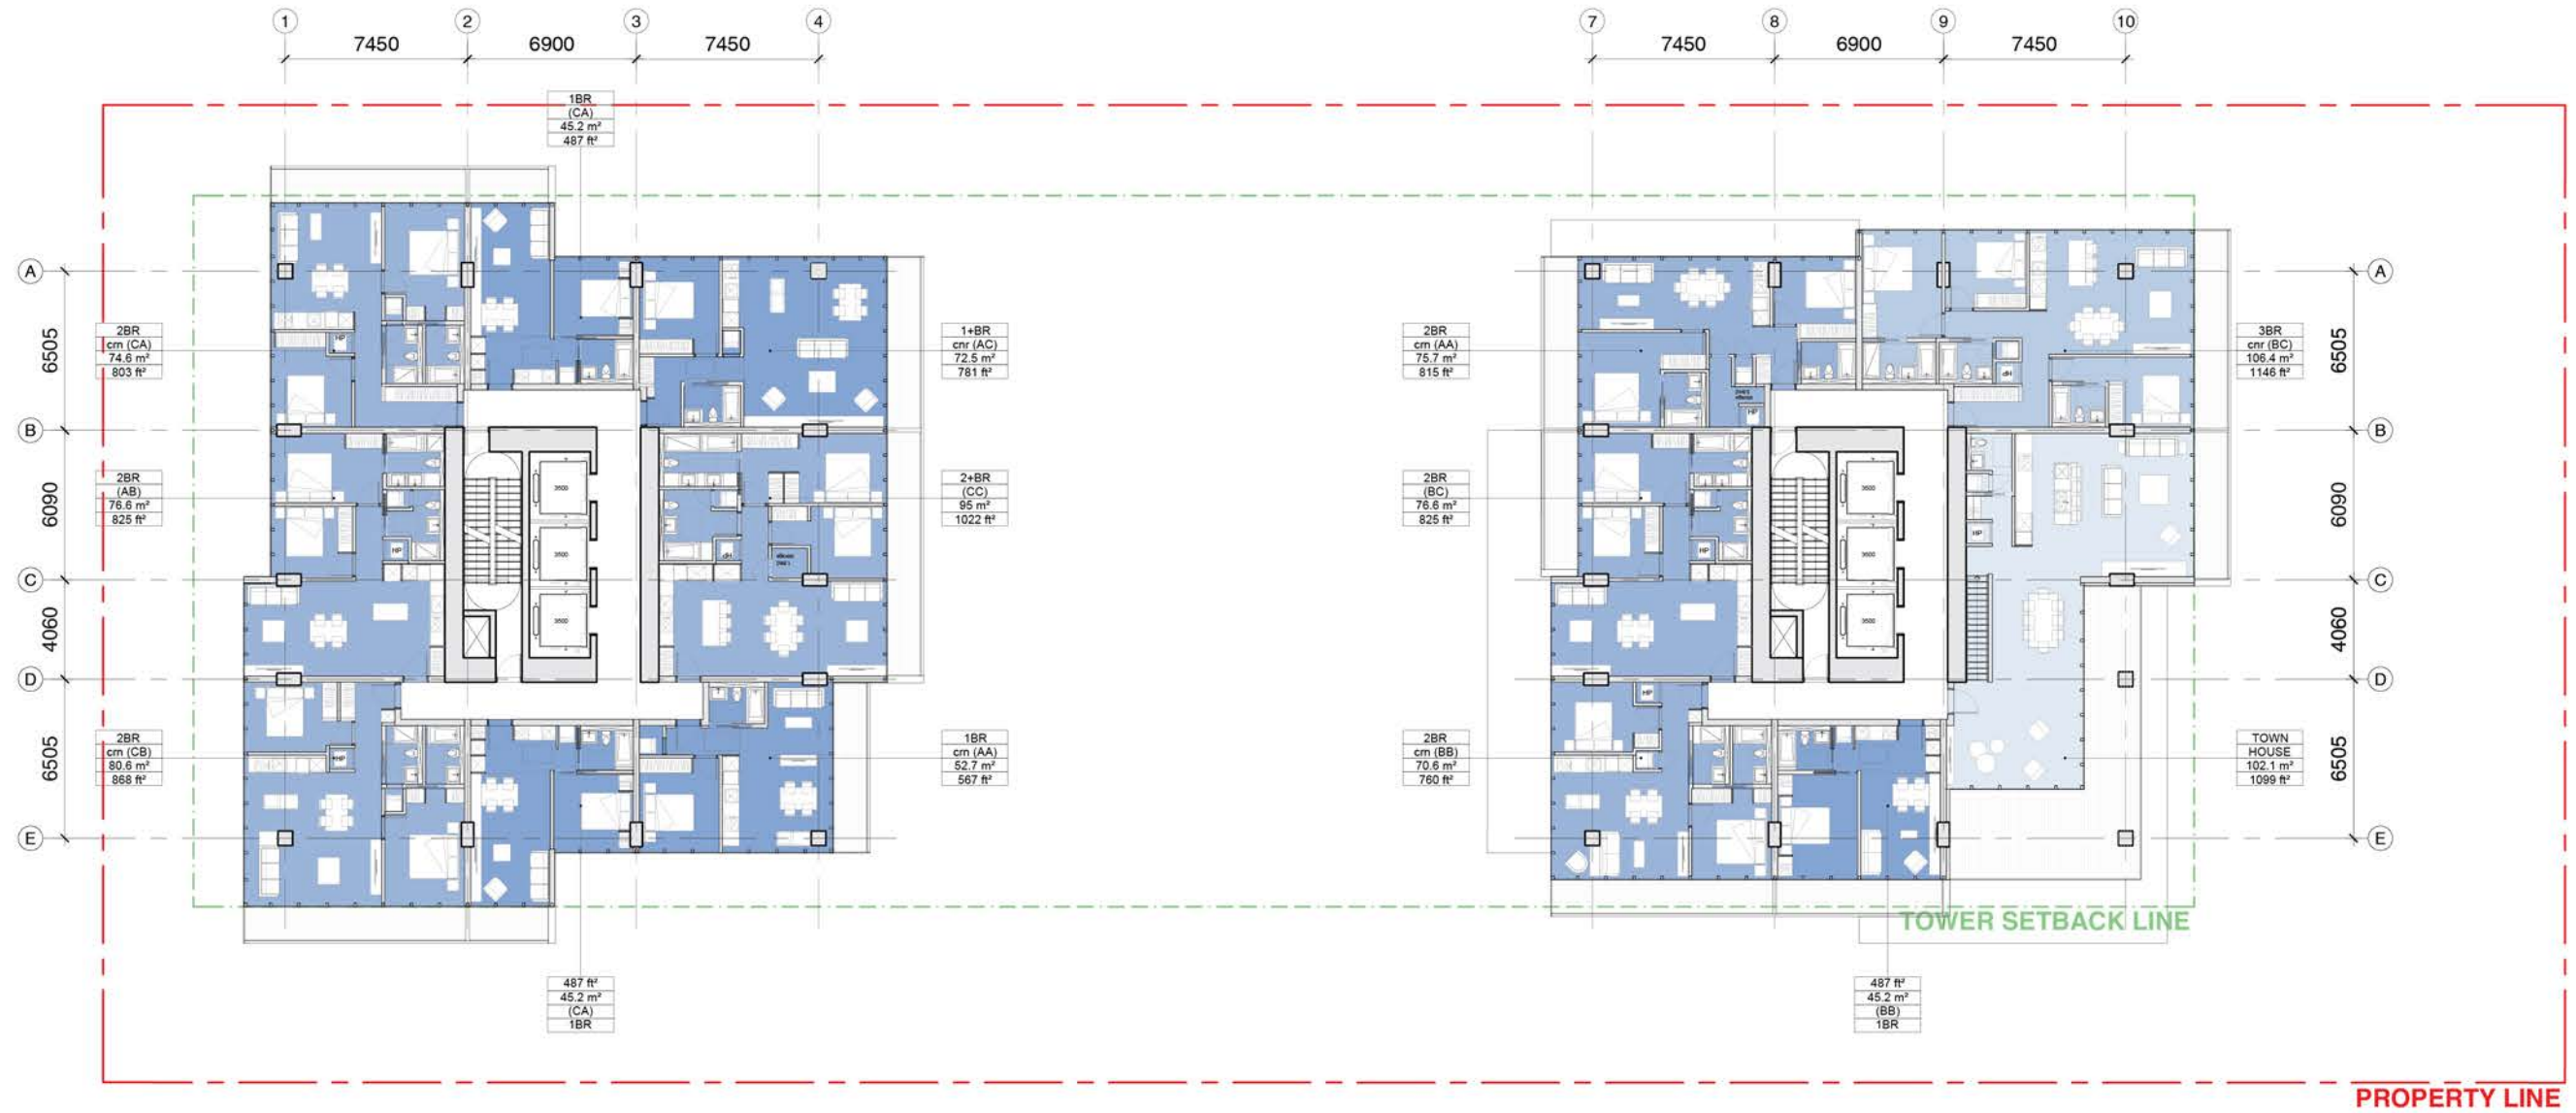

BRIDGE CONNECTOR HOUSING FLOORS

L03

TOP OF BRIDGE CONNECTOR FLOOR

L05

Amenity		Market Housing		Social Housing	
Daycare centre	Orange	Penthouse	Light Blue	3BR	Light Pink
SH Amenity	Yellow	3BR	Medium Blue	2BR	Red
MH Amenity	Light Yellow	2BR	Dark Blue	1BR	Dark Red
MH Lobby	Grey	1BR	Dark Blue	Studio	Dark Red
SH Lobby	Light Grey	Studio	Dark Blue		
Retail	Purple				

TYPICAL LOWER TOWER HOUSING FLOORS

L08

Market Housing

- Penthouse
- 3BR
- 2BR
- 1BR
- Studio

TYPICAL HIGHER TOWER HOUSING FLOORS

L30

- Market Housing**
- Penthouse
 - 3BR
 - 2BR
 - 1BR
 - Studio

TYPICAL TOWN HOUSE FLOORS

L24

- Market Housing**
- Penthouse
 - 3BR
 - 2BR
 - 1BR
 - Studio

PENTHOUSE FLOORS

L45

PENTHOUSE FLOORS

L46

- Market Housing**
- Penthouse ■
 - 3BR ■
 - 2BR ■
 - 1BR ■
 - Studio ■