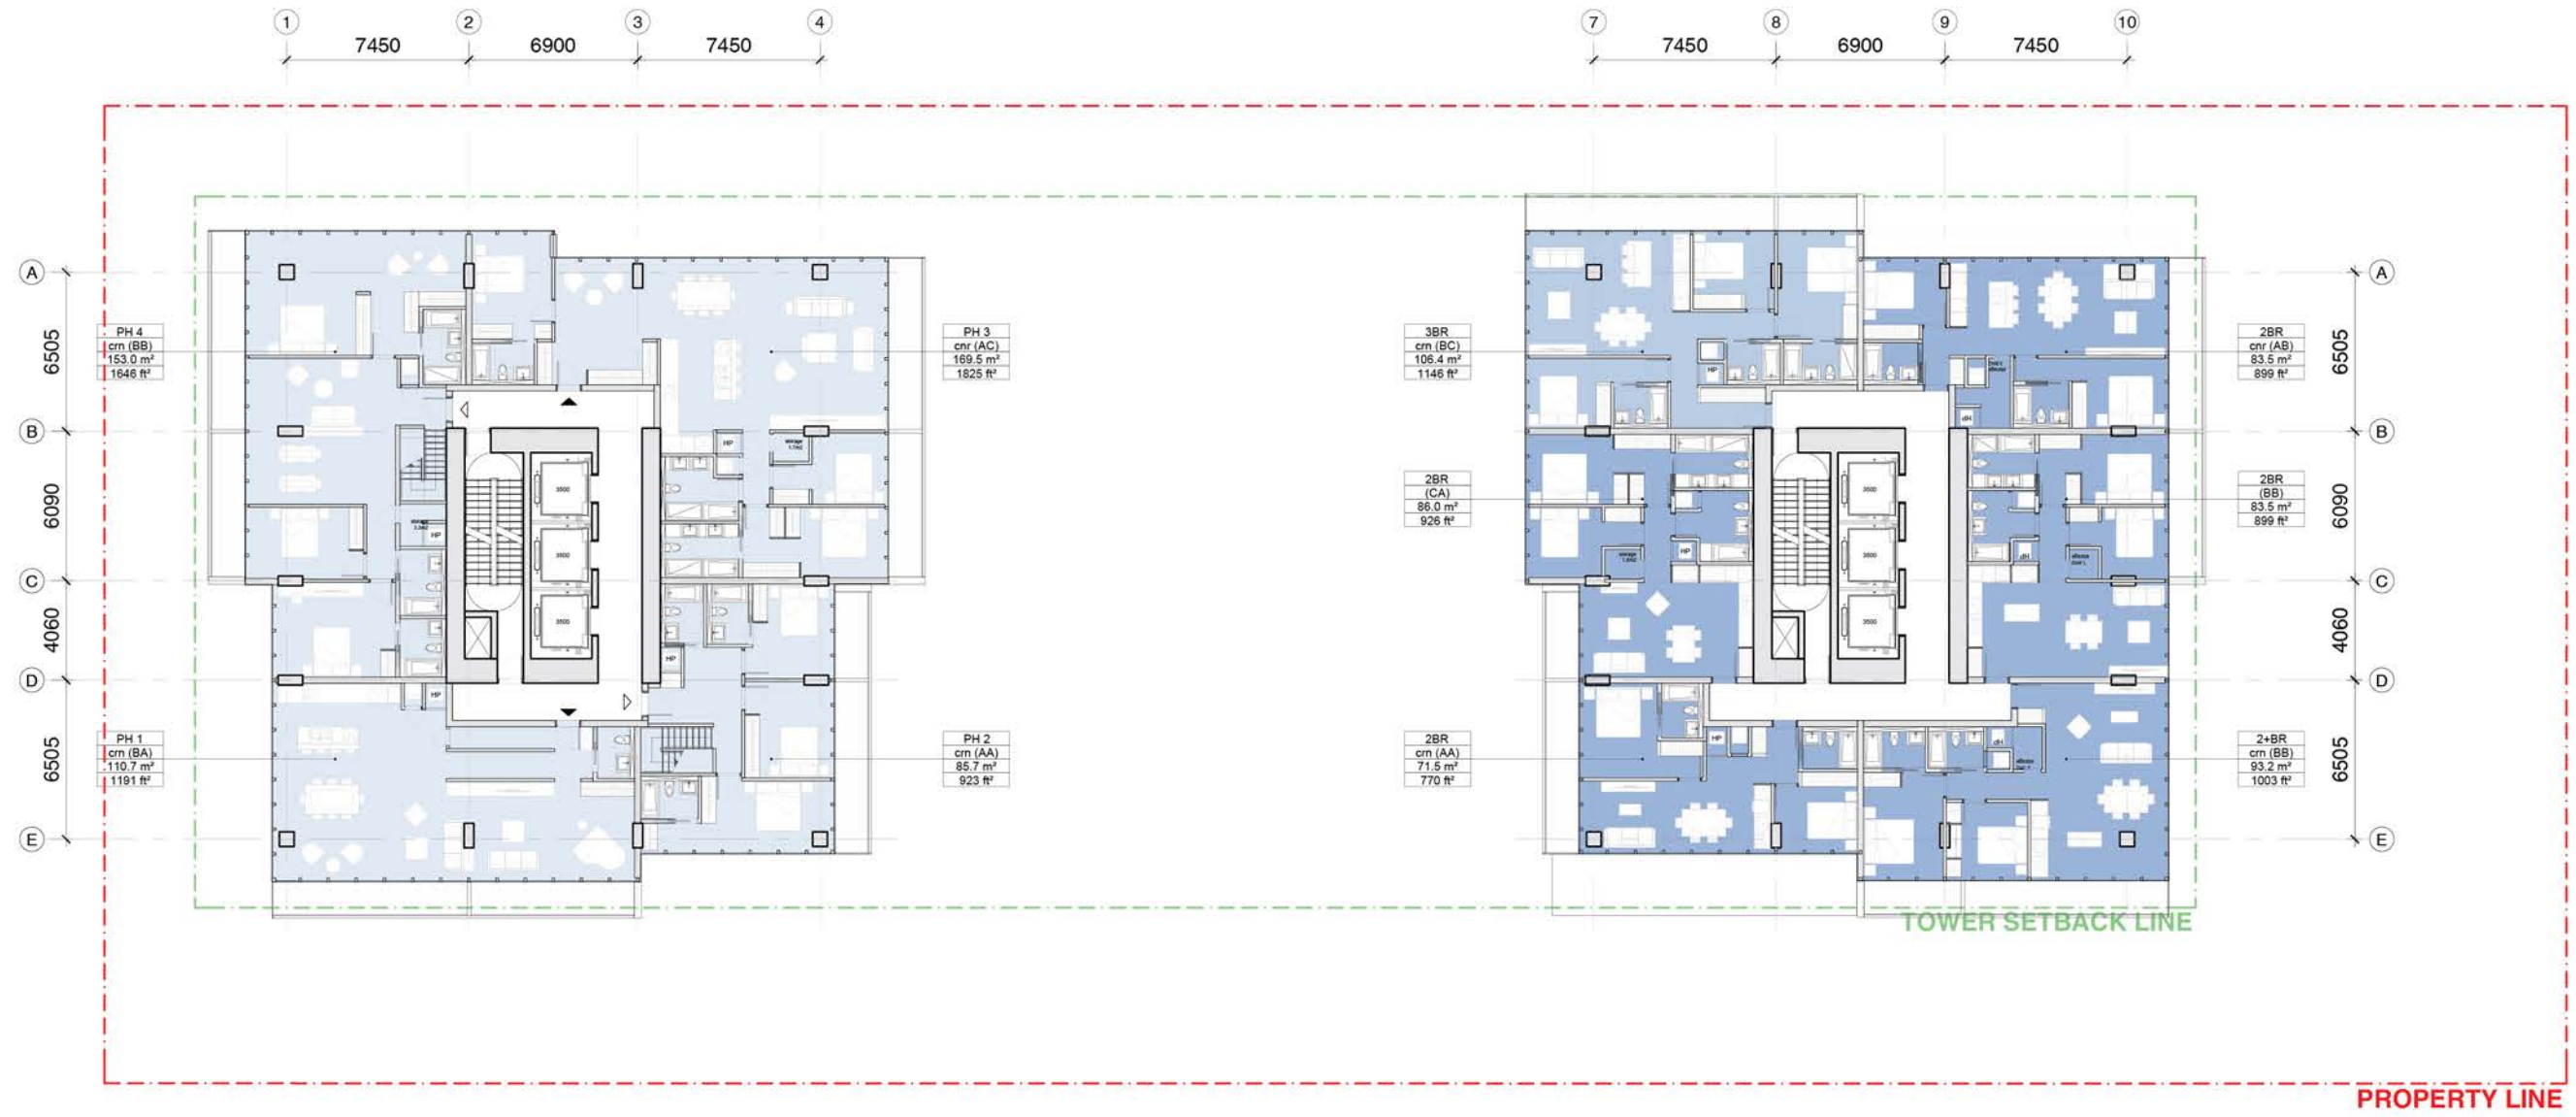

BRIDGE CONNECTOR HOUSING FLOORS

L03

TOP OF BRIDGE CONNECTOR FLOOR

L05

Amenity		Market Housing		Social Housing	
Daycare centre	Orange	Penthouse	Light Blue	3BR	Light Pink
SH Amenity	Yellow	3BR	Medium Blue	2BR	Red
MH Amenity	Light Yellow	2BR	Dark Blue	1BR	Dark Red
MH Lobby	Grey	1BR	Dark Blue	Studio	Dark Red
SH Lobby	Light Grey	Studio	Dark Blue		
Retail	Purple				

TYPICAL LOWER TOWER HOUSING FLOORS

L08

Market Housing

- Penthouse
- 3BR
- 2BR
- 1BR
- Studio

TYPICAL HIGHER TOWER HOUSING FLOORS

L30

- Market Housing**
- Penthouse
 - 3BR
 - 2BR
 - 1BR
 - Studio

TYPICAL TOWN HOUSE FLOORS

L24

- Market Housing**
- Penthouse
 - 3BR
 - 2BR
 - 1BR
 - Studio

PENTHOUSE FLOORS

L45

PENTHOUSE FLOORS

L46

- Market Housing**
- Penthouse ■
 - 3BR ■
 - 2BR ■
 - 1BR ■
 - Studio ■