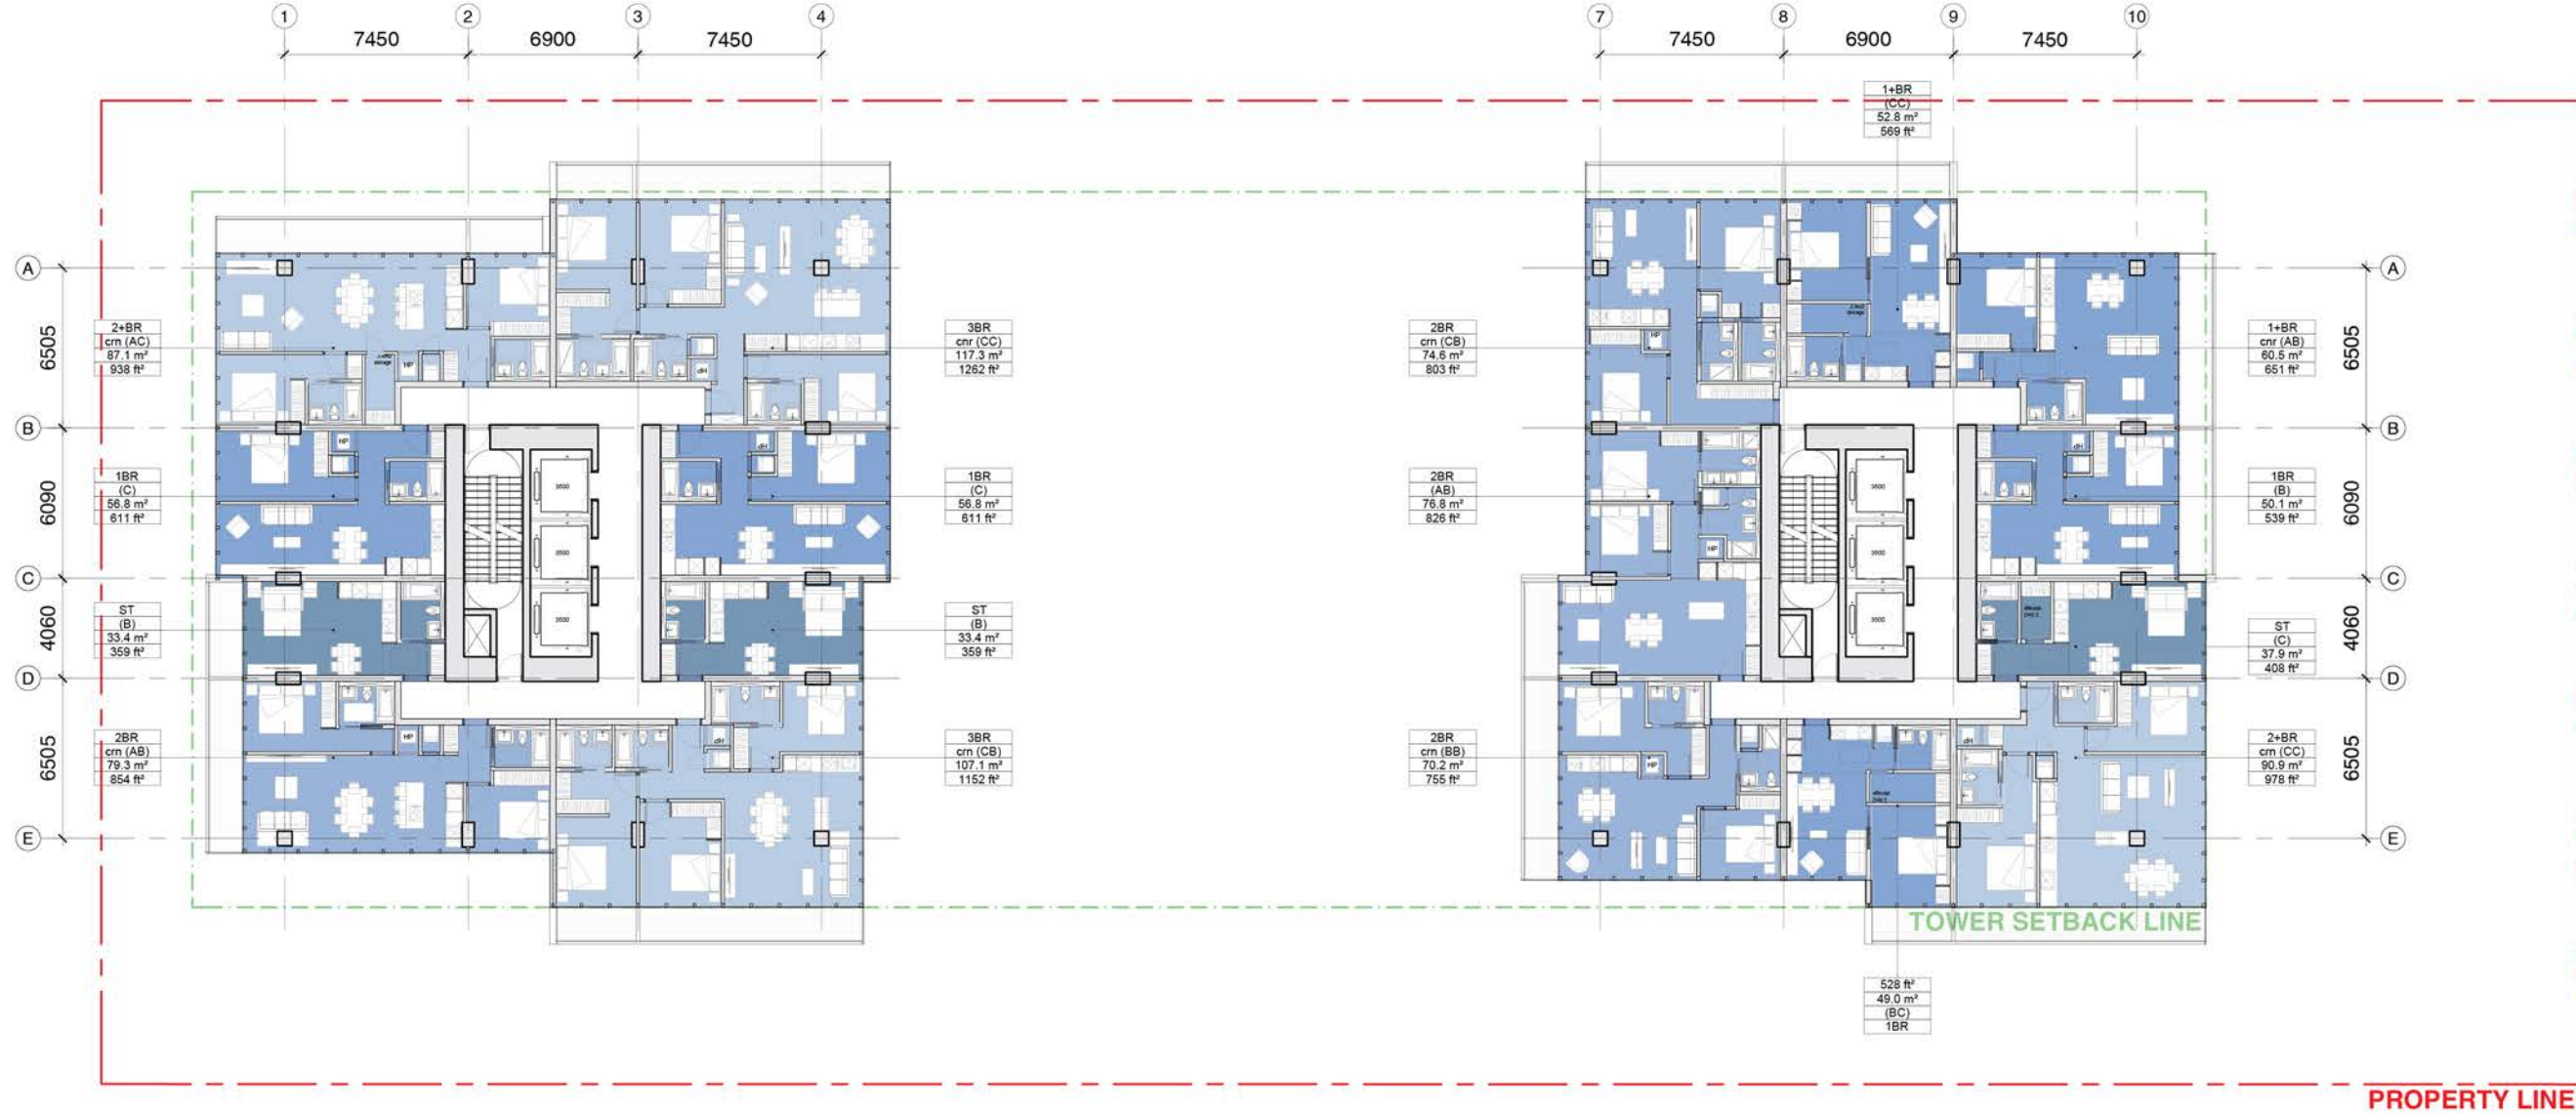

BRIDGE CONNECTOR HOUSING FLOORS

L03

TOP OF BRIDGE CONNECTOR FLOOR

L05

Amenity		Market Housing		Social Housing	
Daycare centre	Orange	Penthouse	Light Blue	3BR	Light Pink
SH Amenity	Yellow	3BR	Medium Blue	2BR	Red
MH Amenity	Light Yellow	2BR	Dark Blue	1BR	Dark Red
MH Lobby	Grey	1BR	Dark Blue	Studio	Dark Red
SH Lobby	Light Grey	Studio	Dark Blue		
Retail	Purple				

TYPICAL LOWER TOWER HOUSING FLOORS

L08

Market Housing

- Penthouse
- 3BR
- 2BR
- 1BR
- Studio

TYPICAL HIGHER TOWER HOUSING FLOORS

L30

- Market Housing**
- Penthouse
 - 3BR
 - 2BR
 - 1BR
 - Studio

TYPICAL TOWN HOUSE FLOORS

L24

- Market Housing**
- Penthouse
 - 3BR
 - 2BR
 - 1BR
 - Studio

PENTHOUSE FLOORS

L45

PENTHOUSE FLOORS

L46

- Market Housing**
- Penthouse ■
 - 3BR ■
 - 2BR ■
 - 1BR ■
 - Studio ■