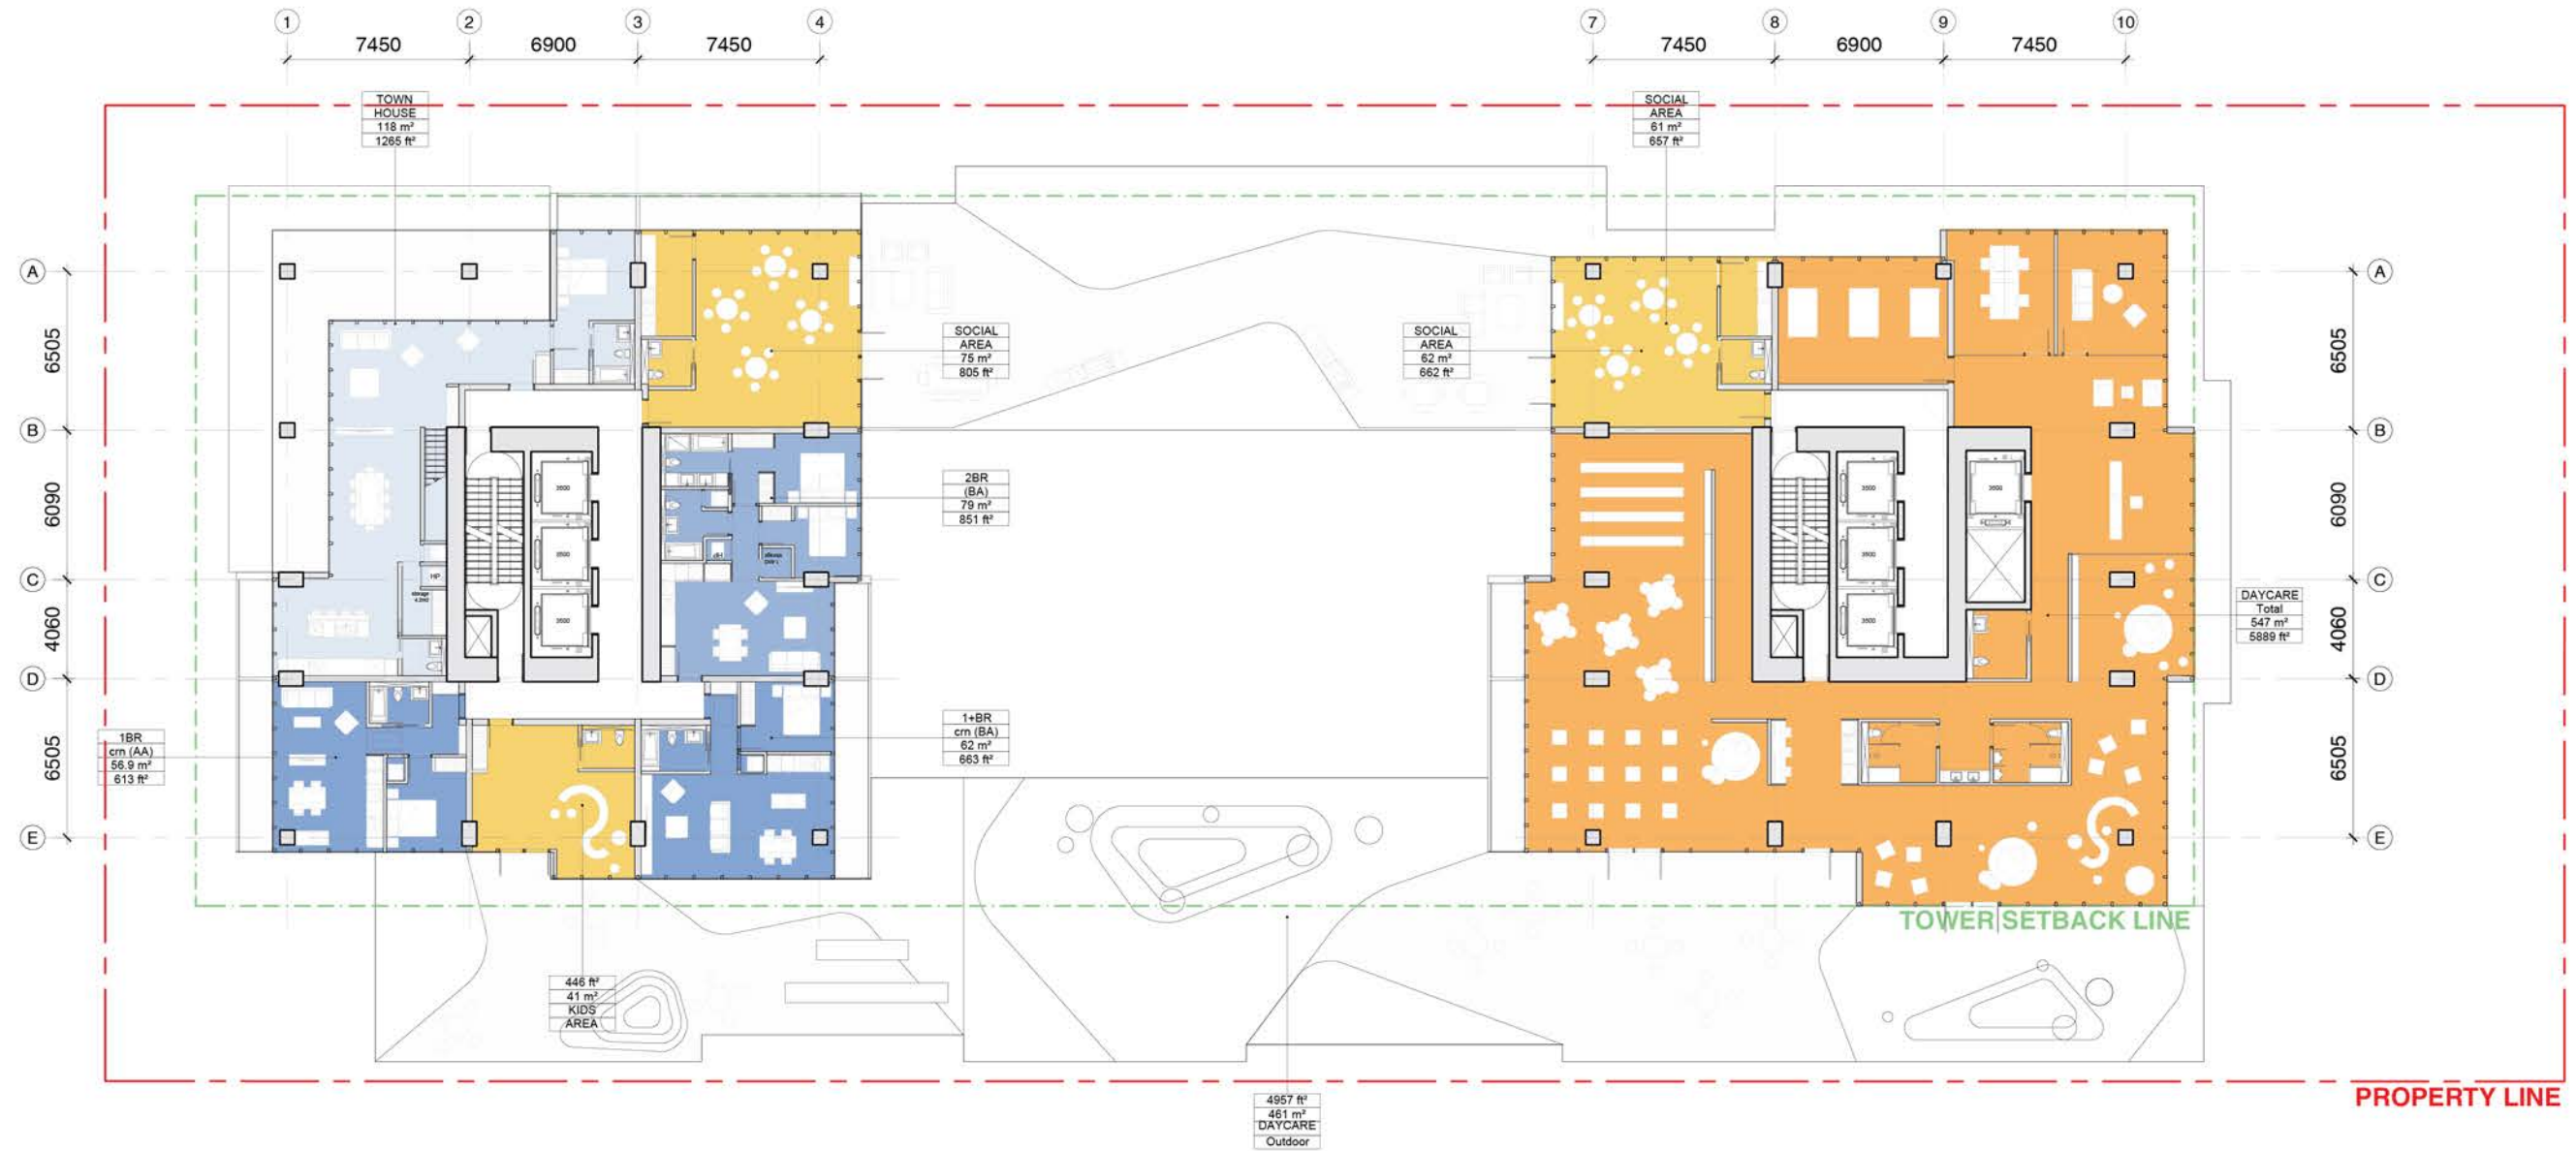

Amenity		Social Housing	
Daycare centre	Orange	3BR	Light Pink
SH Amenity	Yellow-Orange	2BR	Light Red
MH Amenity	Yellow	1BR	Red
MH Lobby	Light Grey	Studio	Dark Red
SH Lobby	Medium Grey		
Retail	Purple		

BRIDGE CONNECTOR HOUSING FLOORS

L03

TOP OF BRIDGE CONNECTOR FLOOR

L05

Amenity		Market Housing		Social Housing	
Daycare centre	Orange	Penthouse	Light Blue	3BR	Light Pink
SH Amenity	Yellow	3BR	Medium Blue	2BR	Red
MH Amenity	Light Yellow	2BR	Dark Blue	1BR	Dark Red
MH Lobby	Grey	1BR	Dark Blue	Studio	Dark Red
SH Lobby	Light Grey	Studio	Dark Blue		
Retail	Purple				

TYPICAL LOWER TOWER HOUSING FLOORS

L08

Market Housing

- Penthouse
- 3BR
- 2BR
- 1BR
- Studio

TYPICAL HIGHER TOWER HOUSING FLOORS

L30

- Market Housing**
- Penthouse
 - 3BR
 - 2BR
 - 1BR
 - Studio

TYPICAL TOWN HOUSE FLOORS

L24

- Market Housing**
- Penthouse
 - 3BR
 - 2BR
 - 1BR
 - Studio

PENTHOUSE FLOORS

L45

PENTHOUSE FLOORS

L46

- Market Housing**
- Penthouse ■
 - 3BR ■
 - 2BR ■
 - 1BR ■
 - Studio ■