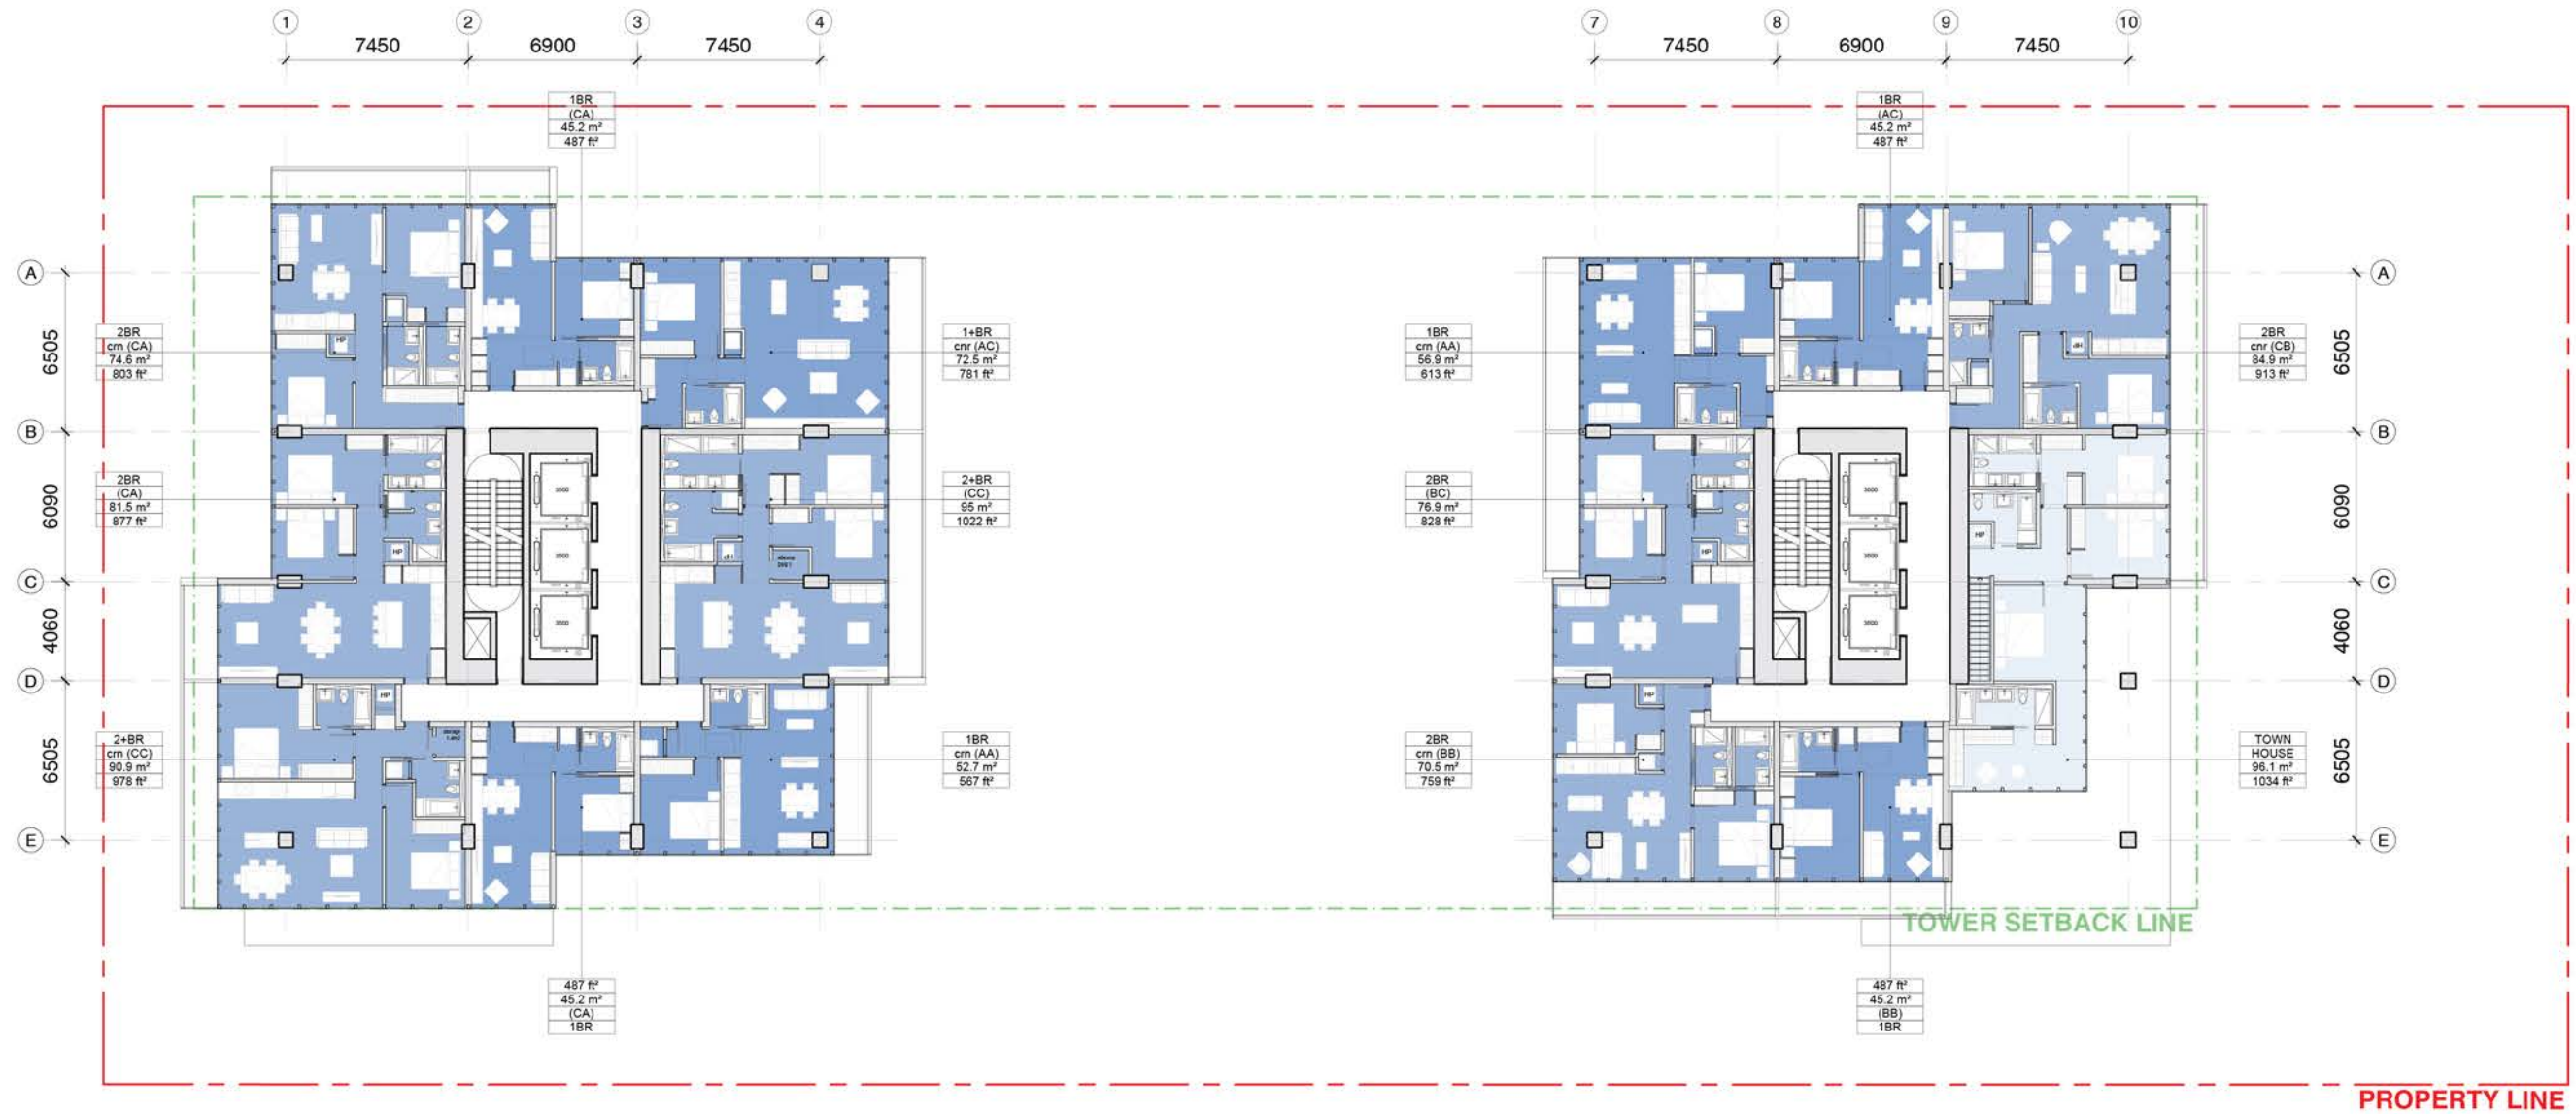

BRIDGE CONNECTOR HOUSING FLOORS

L03

TOP OF BRIDGE CONNECTOR FLOOR

L05

Amenity		Market Housing		Social Housing	
Daycare centre	Orange	Penthouse	Light Blue	3BR	Light Pink
SH Amenity	Yellow	3BR	Medium Blue	2BR	Red
MH Amenity	Light Yellow	2BR	Dark Blue	1BR	Dark Red
MH Lobby	Grey	1BR	Dark Blue	Studio	Dark Red
SH Lobby	Light Grey	Studio	Dark Blue		
Retail	Purple				

TYPICAL LOWER TOWER HOUSING FLOORS

L08

Market Housing

- Penthouse
- 3BR
- 2BR
- 1BR
- Studio

TYPICAL HIGHER TOWER HOUSING FLOORS

L30

- Market Housing**
- Penthouse
 - 3BR
 - 2BR
 - 1BR
 - Studio

TYPICAL TOWN HOUSE FLOORS

L24

- Market Housing**
- Penthouse
 - 3BR
 - 2BR
 - 1BR
 - Studio

PENTHOUSE FLOORS

L45

PENTHOUSE FLOORS

L46

- Market Housing**
- Penthouse ■
 - 3BR ■
 - 2BR ■
 - 1BR ■
 - Studio ■