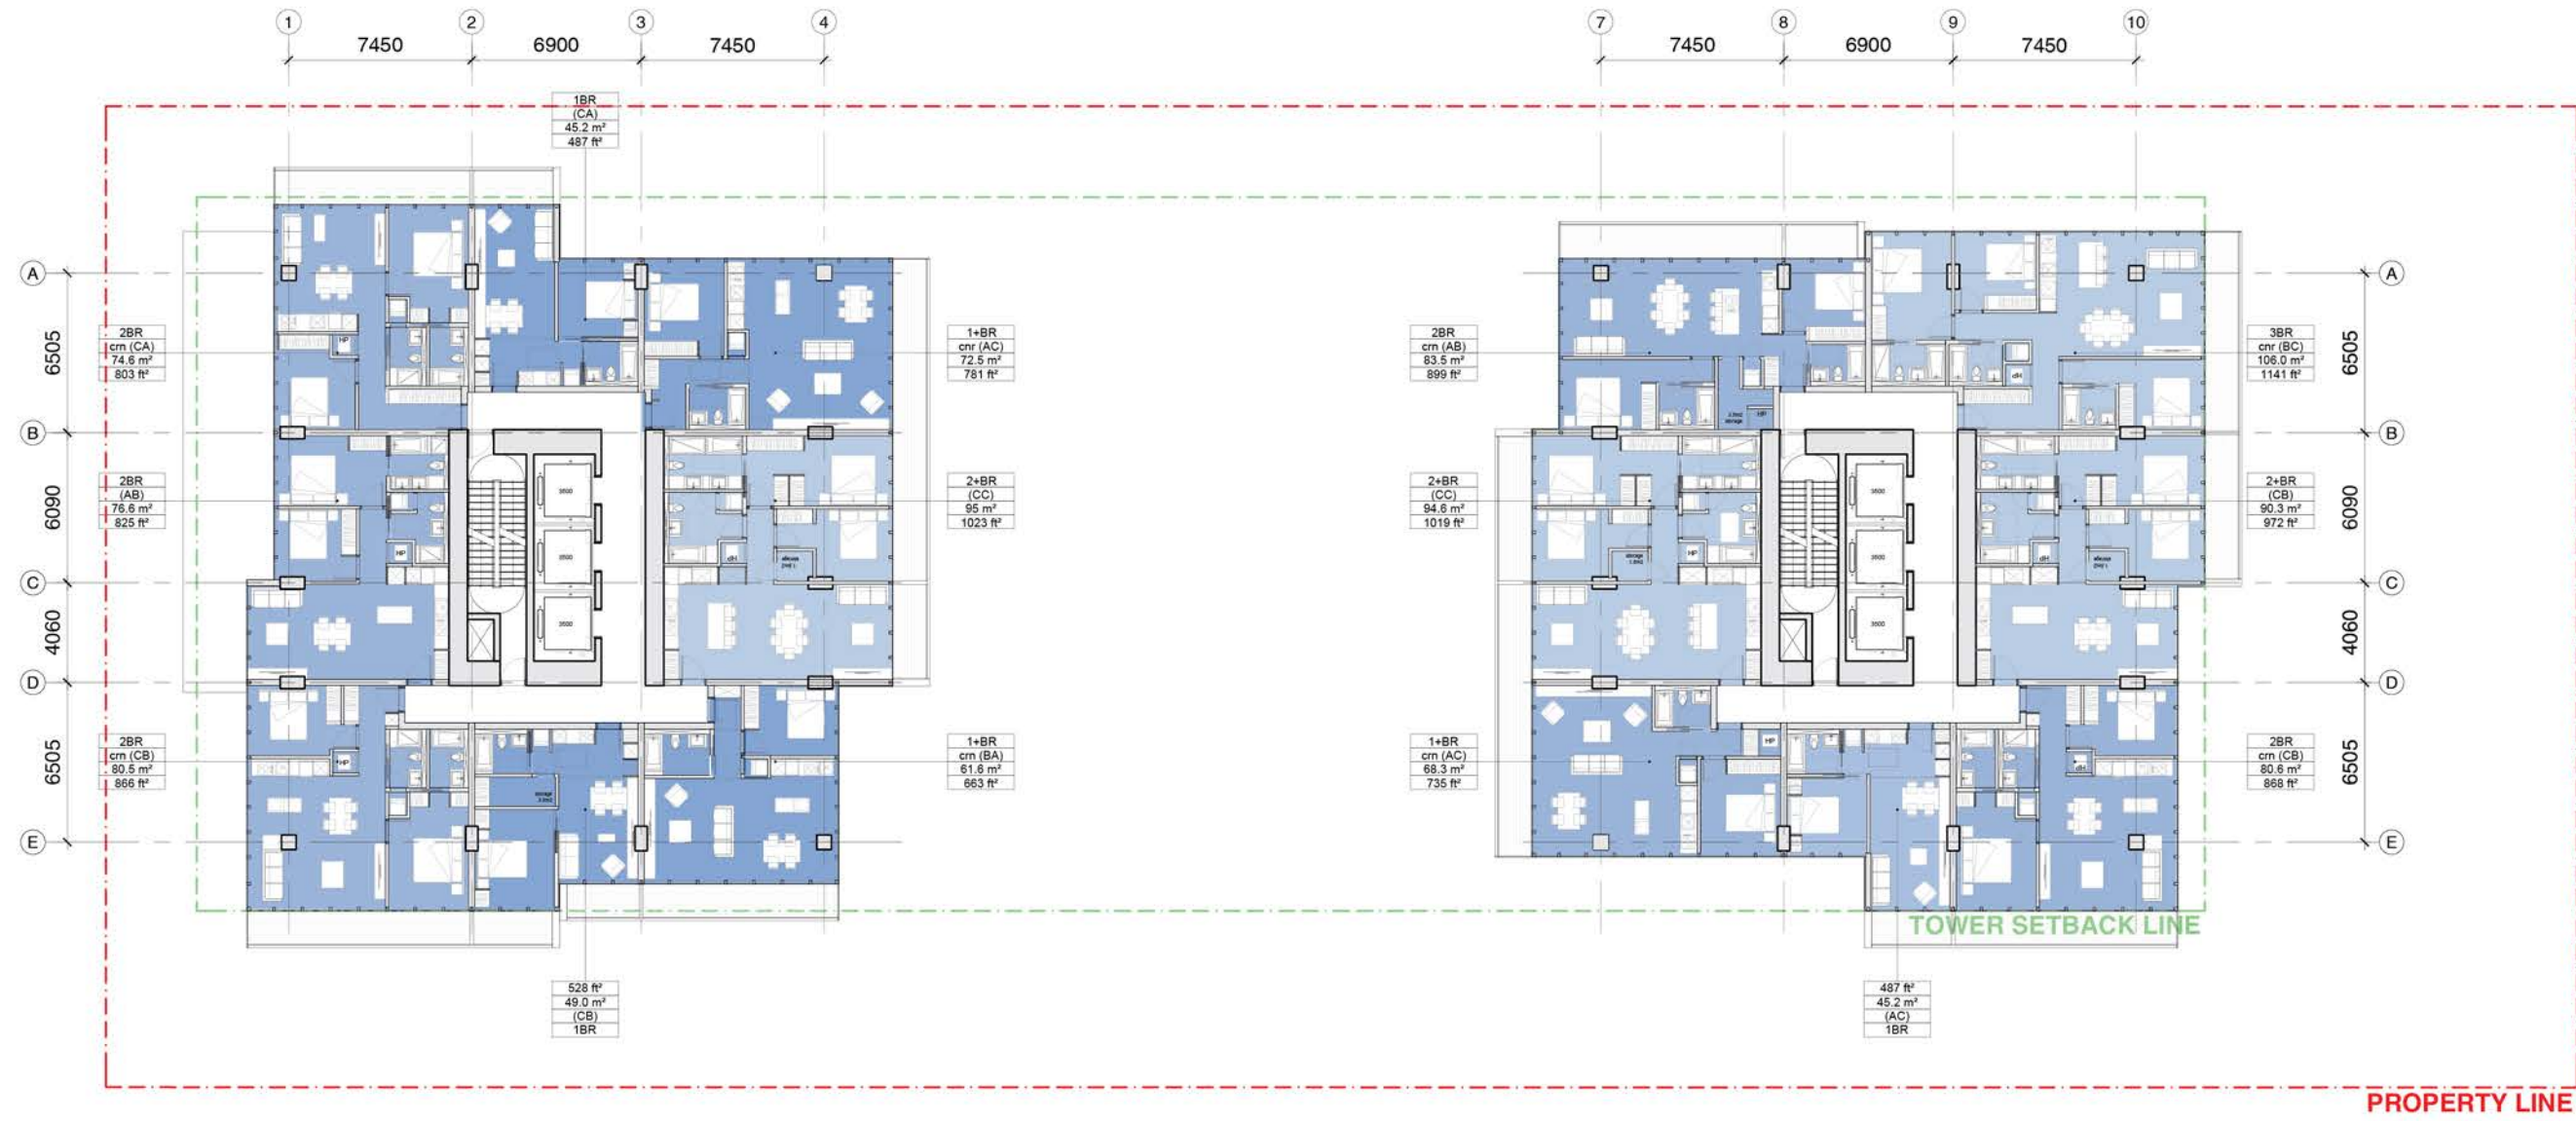

Amenity		Social Housing	
Daycare centre	Orange	3BR	Light Pink
SH Amenity	Yellow-Orange	2BR	Light Red
MH Amenity	Yellow	1BR	Red
MH Lobby	Light Grey	Studio	Dark Red
SH Lobby	Medium Grey		
Retail	Purple		

BRIDGE CONNECTOR HOUSING FLOORS

L03

TOP OF BRIDGE CONNECTOR FLOOR

L05

Amenity		Market Housing		Social Housing	
Daycare centre	Orange	Penthouse	Light Blue	3BR	Light Pink
SH Amenity	Yellow	3BR	Medium Blue	2BR	Red
MH Amenity	Light Yellow	2BR	Dark Blue	1BR	Dark Red
MH Lobby	Grey	1BR	Dark Blue	Studio	Dark Red
SH Lobby	Light Grey	Studio	Dark Blue		
Retail	Purple				

TYPICAL LOWER TOWER HOUSING FLOORS

L08

Market Housing

- Penthouse
- 3BR
- 2BR
- 1BR
- Studio

TYPICAL HIGHER TOWER HOUSING FLOORS

L30

- Market Housing**
- Penthouse
 - 3BR
 - 2BR
 - 1BR
 - Studio

TYPICAL TOWN HOUSE FLOORS

L24

- Market Housing**
- Penthouse
 - 3BR
 - 2BR
 - 1BR
 - Studio

PENTHOUSE FLOORS

L45

PENTHOUSE FLOORS

L46

- Market Housing**
- Penthouse ■
 - 3BR ■
 - 2BR ■
 - 1BR ■
 - Studio ■