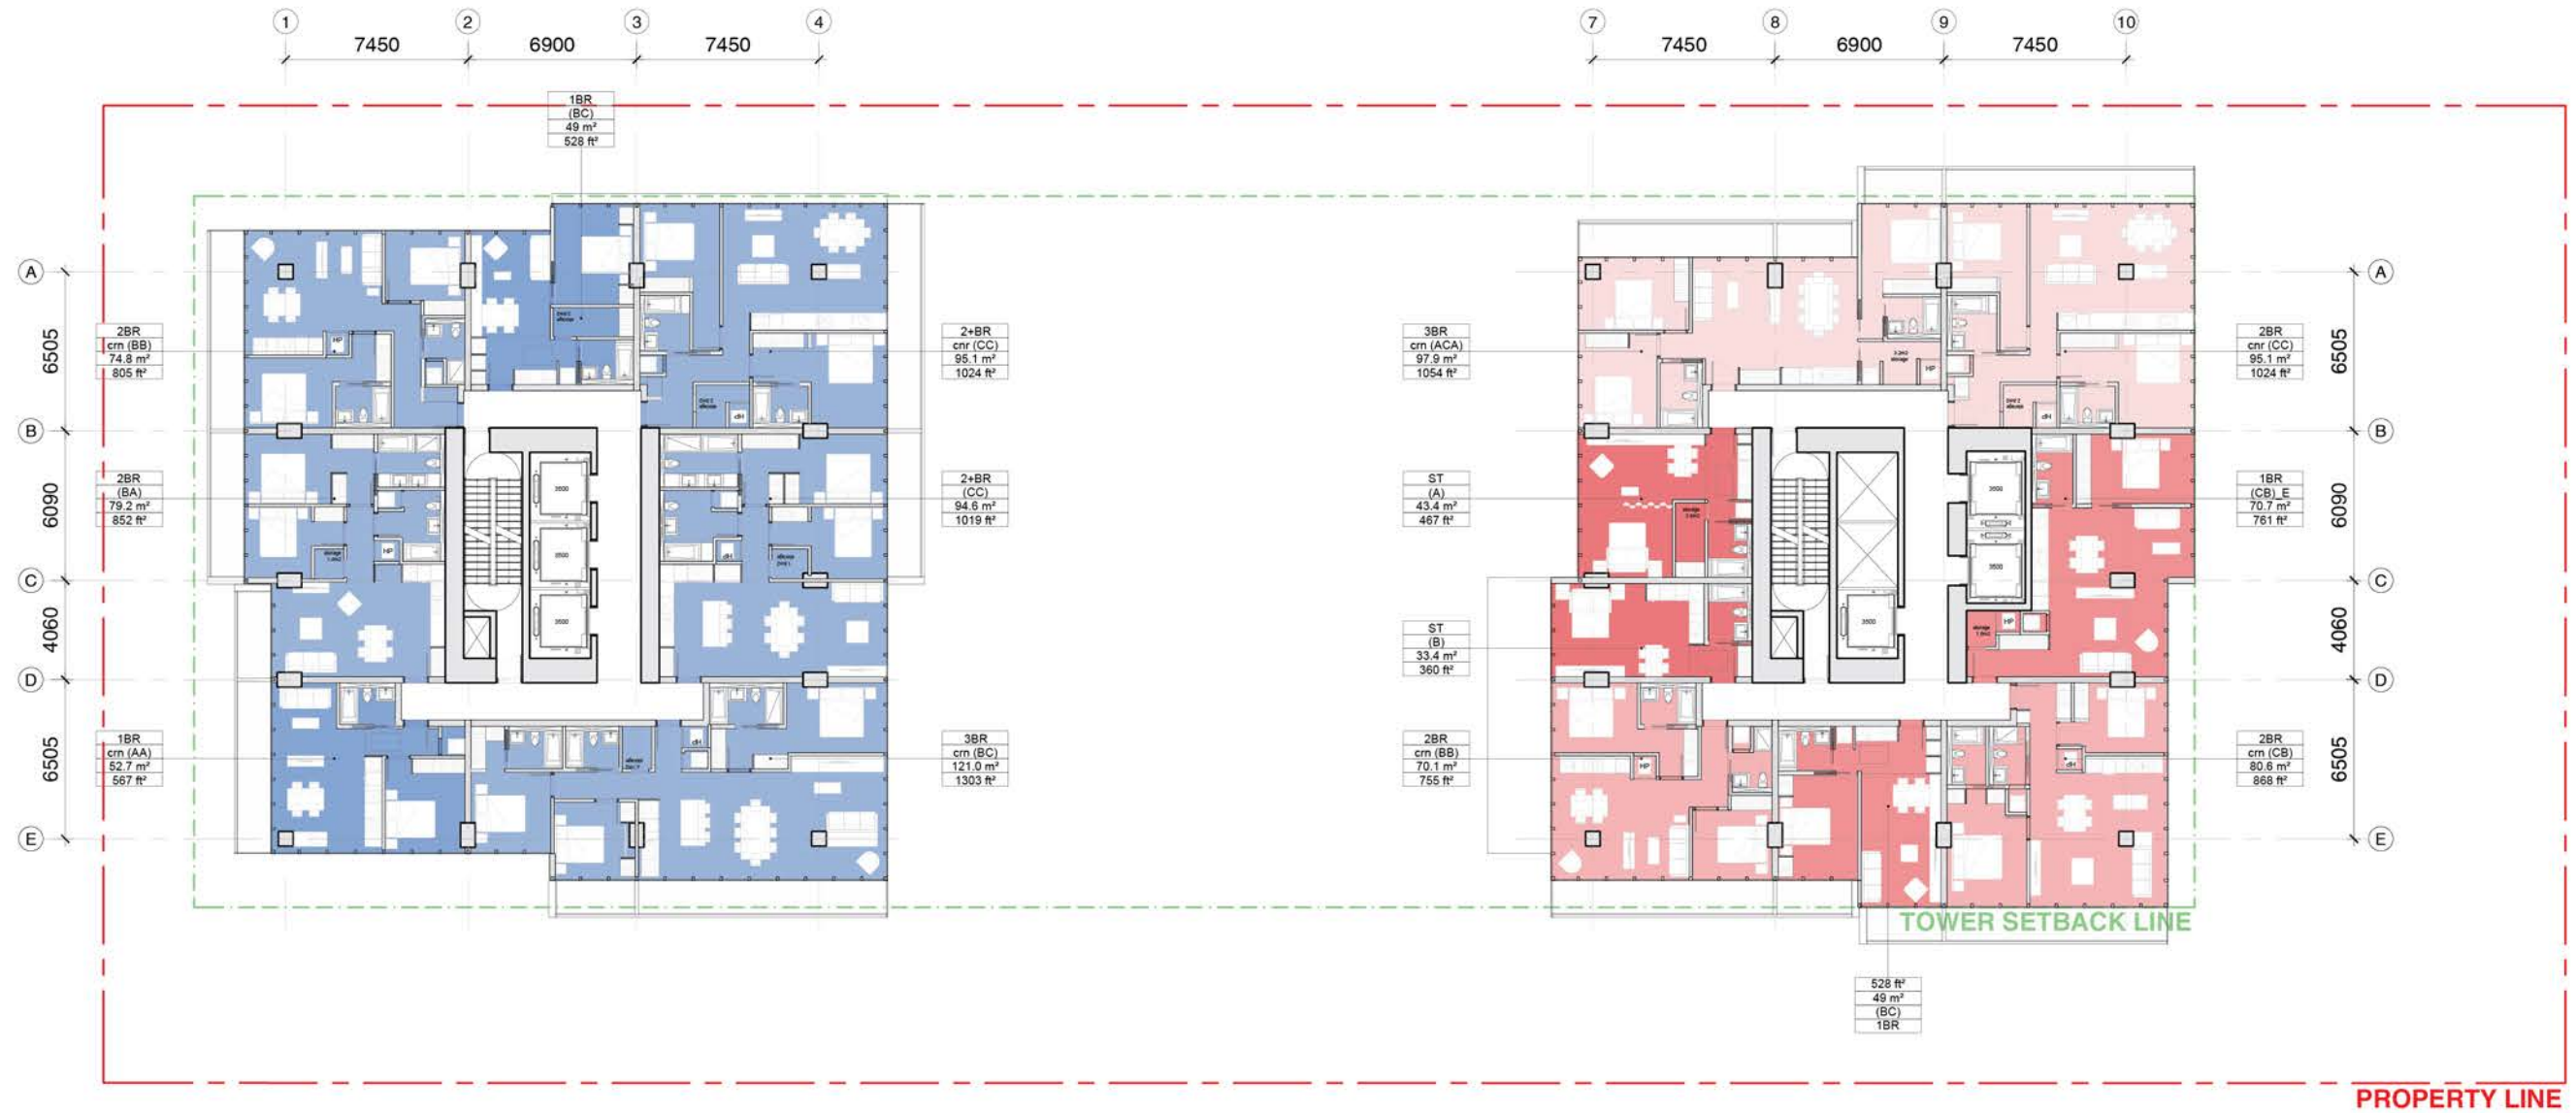

Amenity		Social Housing	
Daycare centre	Orange	3BR	Light Pink
SH Amenity	Yellow-Orange	2BR	Light Red
MH Amenity	Yellow	1BR	Red
MH Lobby	Light Grey	Studio	Dark Red
SH Lobby	Medium Grey		
Retail	Purple		

BRIDGE CONNECTOR HOUSING FLOORS

L03

TOP OF BRIDGE CONNECTOR FLOOR

L05

Amenity		Market Housing		Social Housing	
Daycare centre	Orange	Penthouse	Light Blue	3BR	Light Pink
SH Amenity	Yellow	3BR	Medium Blue	2BR	Red
MH Amenity	Light Yellow	2BR	Dark Blue	1BR	Dark Red
MH Lobby	Grey	1BR	Dark Blue	Studio	Dark Red
SH Lobby	Light Grey	Studio	Dark Blue		
Retail	Purple				

TYPICAL LOWER TOWER HOUSING FLOORS

L08

Market Housing

- Penthouse
- 3BR
- 2BR
- 1BR
- Studio

TYPICAL HIGHER TOWER HOUSING FLOORS

L30

- Market Housing**
- Penthouse
 - 3BR
 - 2BR
 - 1BR
 - Studio

TYPICAL TOWN HOUSE FLOORS

L24

- Market Housing**
- Penthouse
 - 3BR
 - 2BR
 - 1BR
 - Studio

PENTHOUSE FLOORS

L45

PENTHOUSE FLOORS

L46

- Market Housing**
- Penthouse ■
 - 3BR ■
 - 2BR ■
 - 1BR ■
 - Studio ■