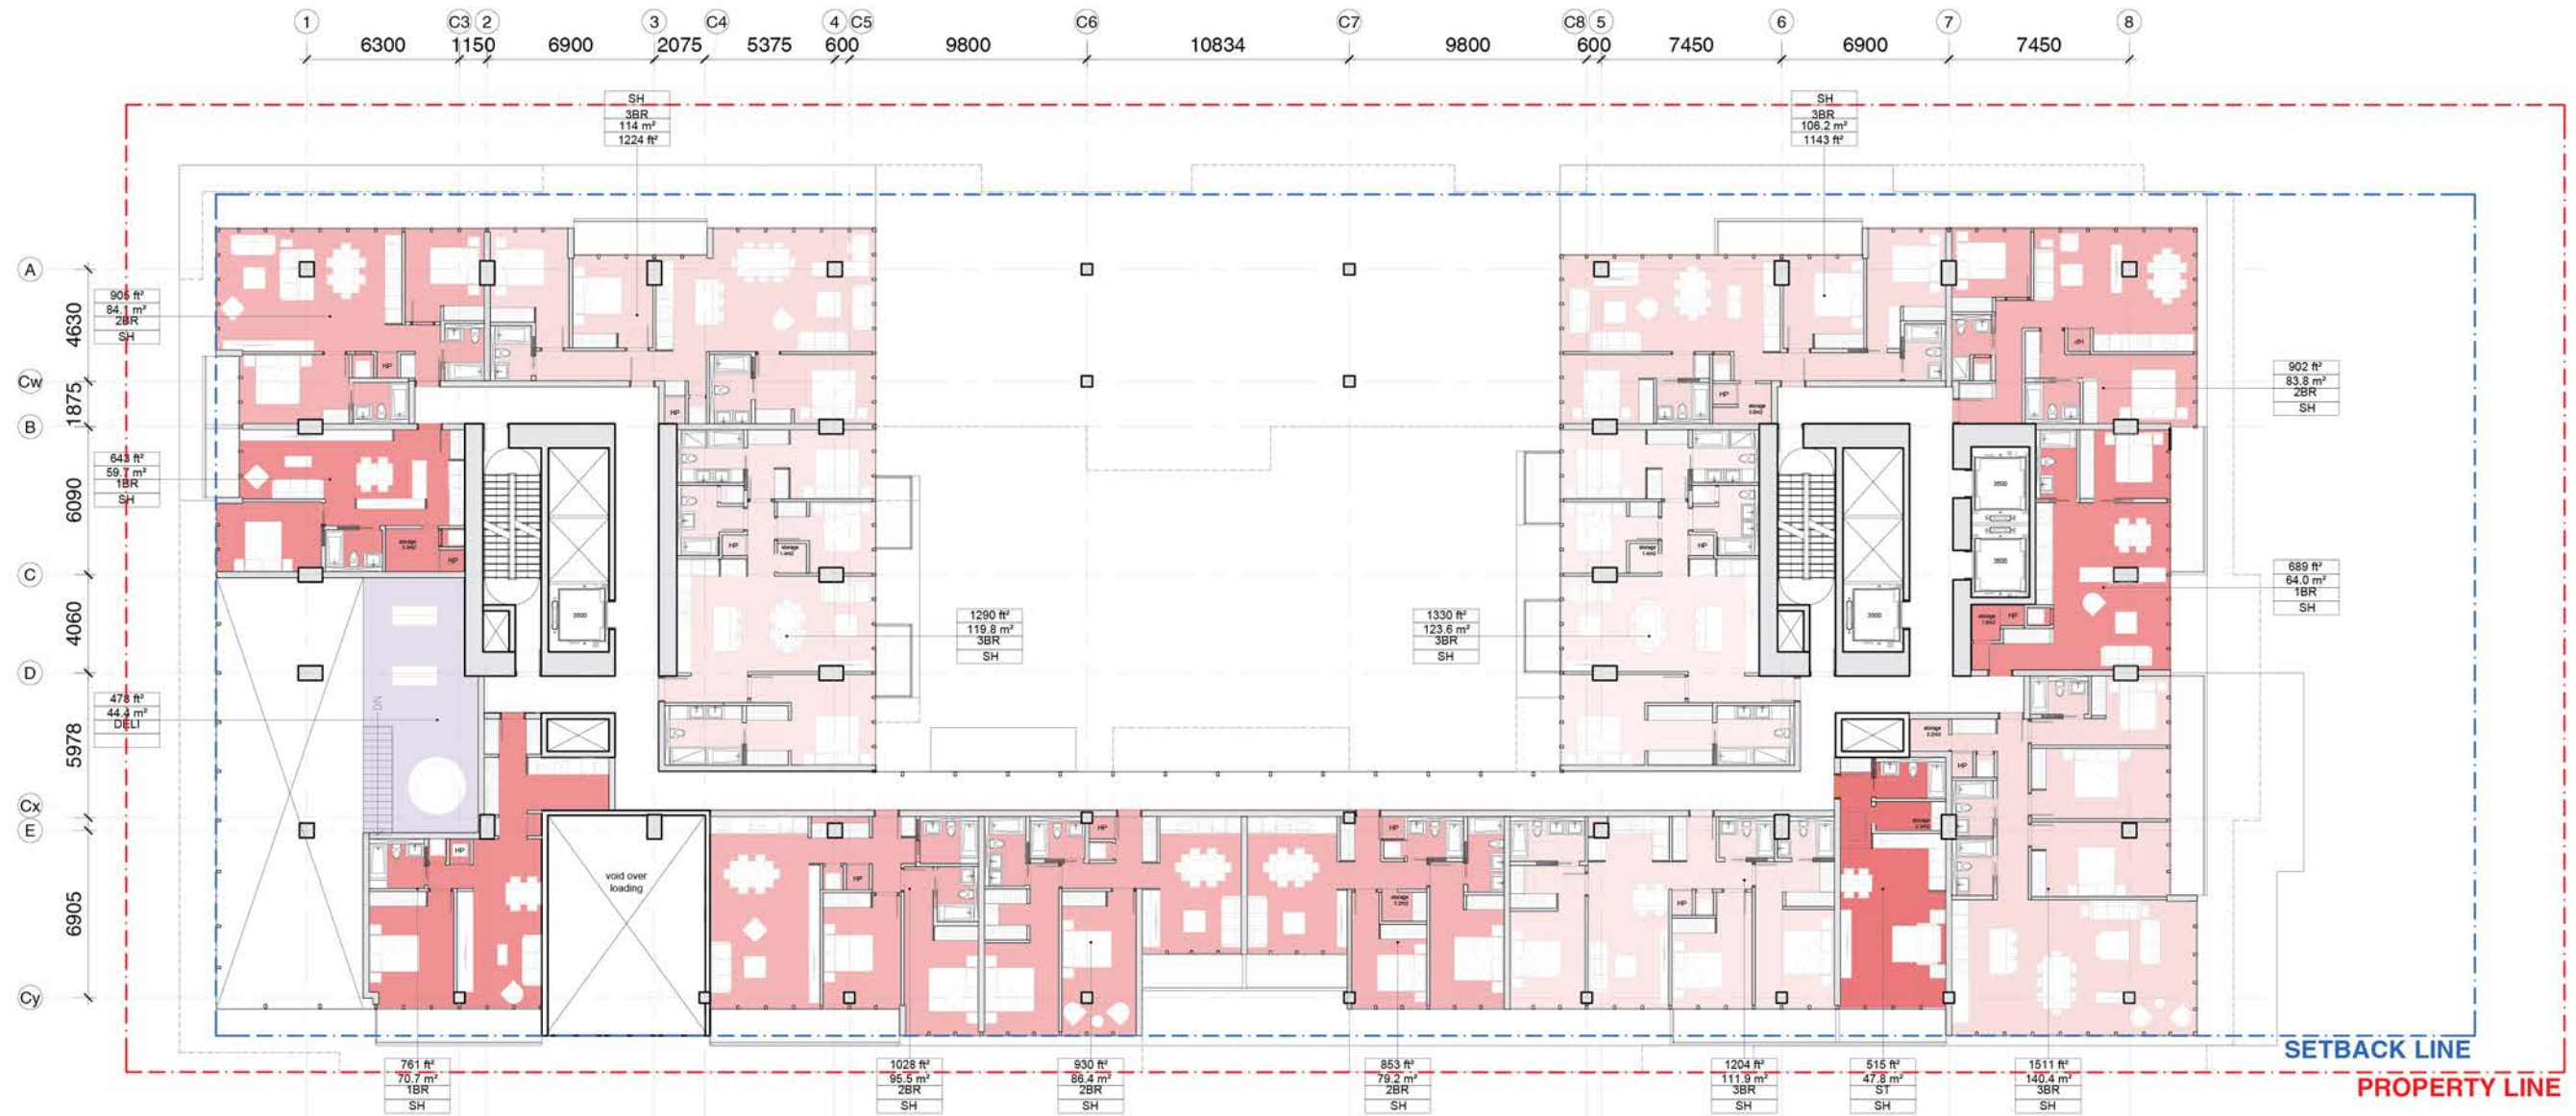

Amenity		Social Housing	
Daycare centre	Orange	3BR	Light Pink
SH Amenity	Yellow-Orange	2BR	Light Red
MH Amenity	Yellow	1BR	Red
MH Lobby	Light Grey	Studio	Dark Red
SH Lobby	Medium Grey		
Retail	Purple		

BRIDGE CONNECTOR HOUSING FLOORS

L03

TOP OF BRIDGE CONNECTOR FLOOR

L05

Amenity		Market Housing		Social Housing	
Daycare centre	Orange	Penthouse	Light Blue	3BR	Light Pink
SH Amenity	Yellow	3BR	Medium Blue	2BR	Red
MH Amenity	Light Yellow	2BR	Dark Blue	1BR	Dark Red
MH Lobby	Grey	1BR	Dark Blue	Studio	Dark Red
SH Lobby	Light Grey	Studio	Dark Blue		
Retail	Purple				

TYPICAL LOWER TOWER HOUSING FLOORS

L08

Market Housing

- Penthouse
- 3BR
- 2BR
- 1BR
- Studio

TYPICAL HIGHER TOWER HOUSING FLOORS

L30

- Market Housing**
- Penthouse
 - 3BR
 - 2BR
 - 1BR
 - Studio

TYPICAL TOWN HOUSE FLOORS

L24

- Market Housing**
- Penthouse
 - 3BR
 - 2BR
 - 1BR
 - Studio

PENTHOUSE FLOORS

L45

PENTHOUSE FLOORS

L46

- Market Housing**
- Penthouse ■
 - 3BR ■
 - 2BR ■
 - 1BR ■
 - Studio ■