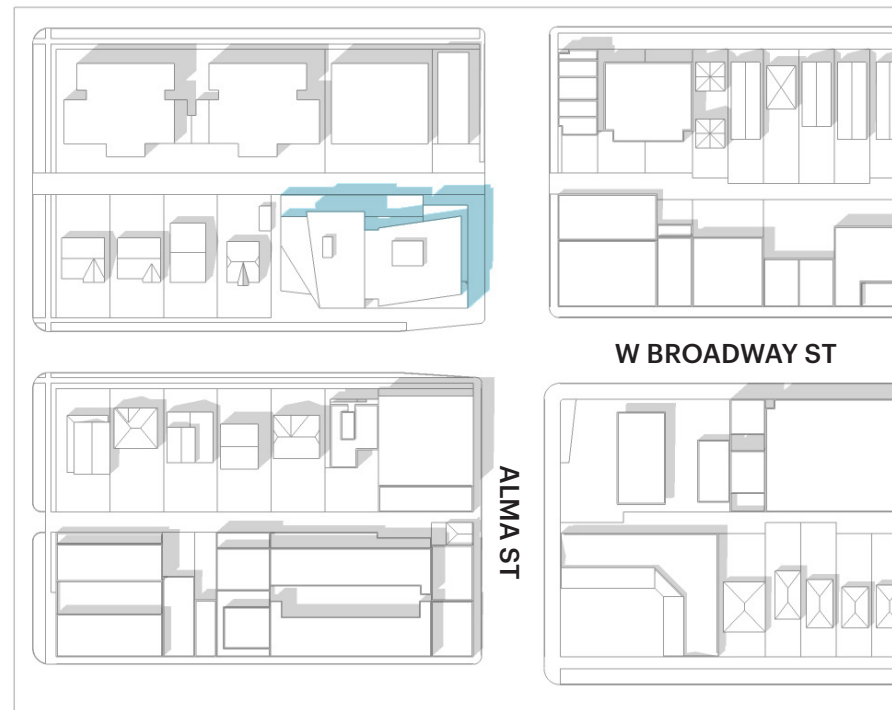

# SHADOW STUDIES SUMMER SOLSTICE

JUNE 21

10:00 AM

12:00 PM

2:00 PM

4:00 PM

- Existing Shadows
- Incremental Ground Plane Shadows

# SHADOW STUDIES AUTUMNAL EQUINOX

SEPTEMBER 21

10:00 AM

12:00 PM

2:00 PM

4:00 PM

- Existing Shadows
- Incremental Ground Plane Shadows