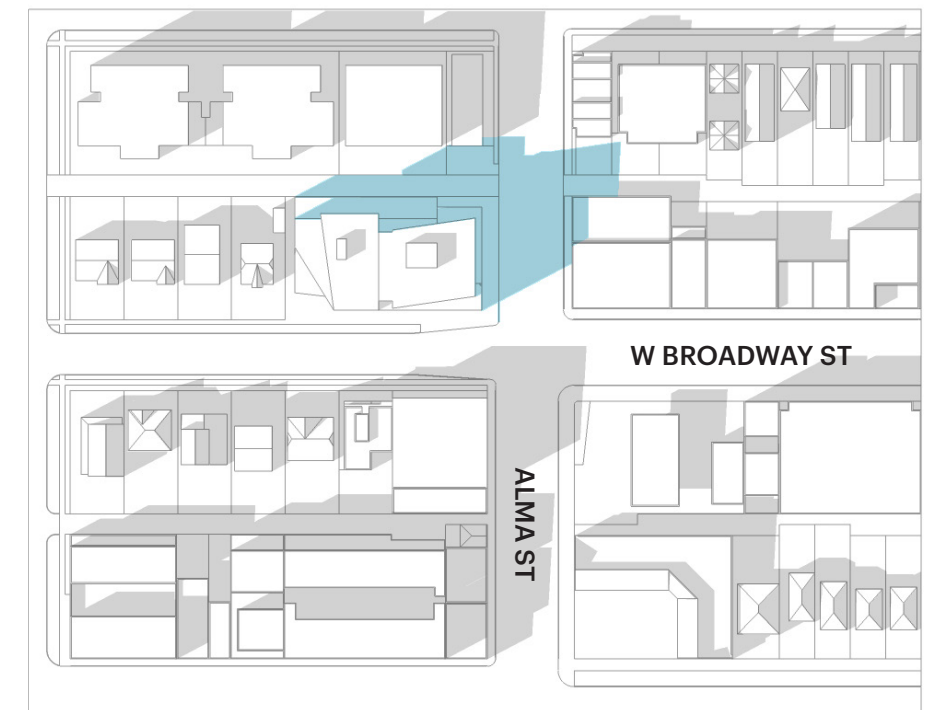

# SHADOW STUDIES AUTUMNAL EQUINOX

SEPTEMBER 21

10:00 AM

12:00 PM

2:00 PM

4:00 PM

- Existing Shadows
- Incremental Ground Plane Shadows