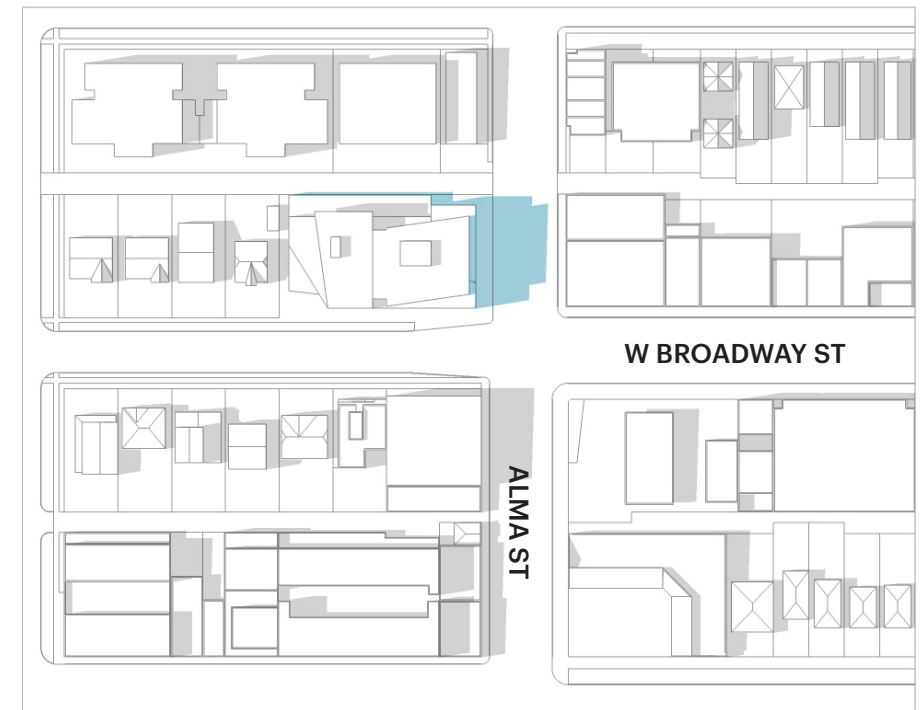

# SHADOW STUDIES SUMMER SOLSTICE

JUNE 21

10:00 AM

12:00 PM

2:00 PM

4:00 PM

- Existing Shadows
- Incremental Ground Plane Shadows

# SHADOW STUDIES AUTUMNAL EQUINOX

SEPTEMBER 21

10:00 AM

12:00 PM

2:00 PM

4:00 PM

- Existing Shadows
- Incremental Ground Plane Shadows