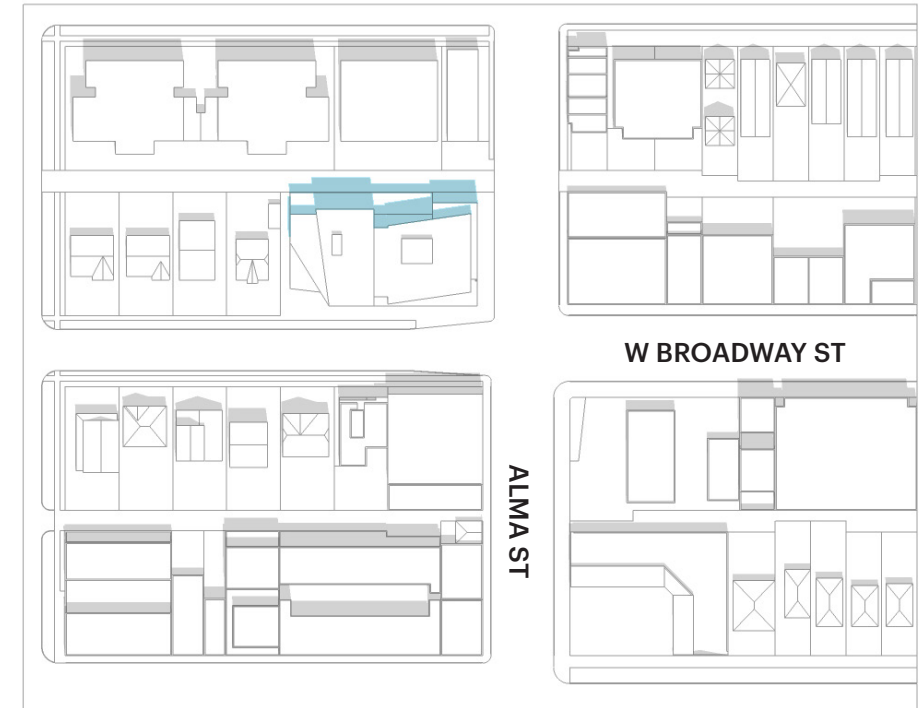

# SHADOW STUDIES SUMMER SOLSTICE

JUNE 21

10:00 AM

12:00 PM

2:00 PM

4:00 PM

- Existing Shadows
- Incremental Ground Plane Shadows

# SHADOW STUDIES AUTUMNAL EQUINOX

SEPTEMBER 21

10:00 AM

12:00 PM

2:00 PM

4:00 PM

- Existing Shadows
- Incremental Ground Plane Shadows