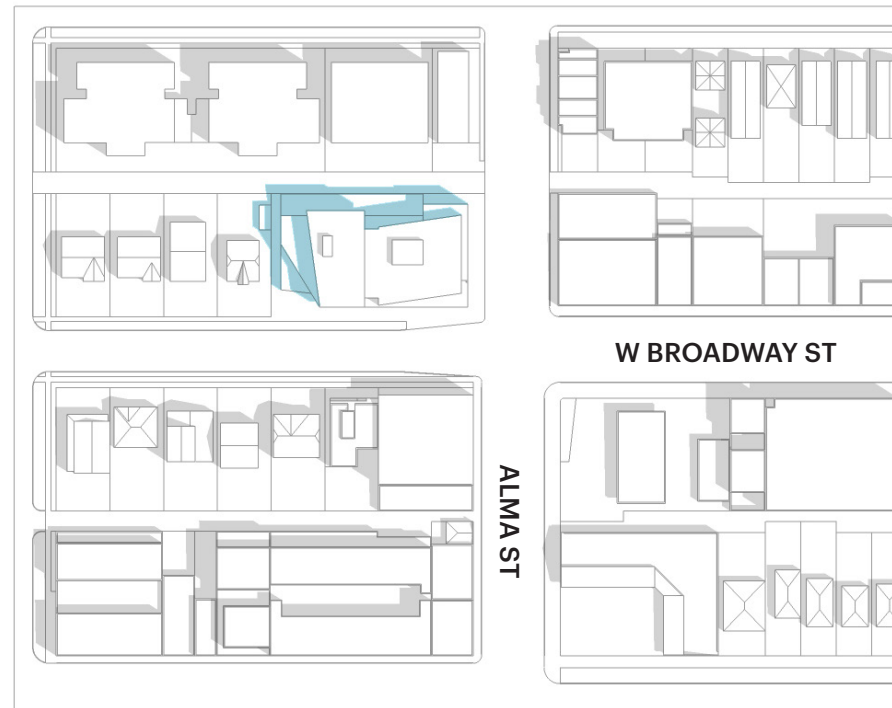

# SHADOW STUDIES SUMMER SOLSTICE

JUNE 21

10:00 AM

12:00 PM

2:00 PM

4:00 PM

- Existing Shadows
- Incremental Ground Plane Shadows

# SHADOW STUDIES AUTUMNAL EQUINOX

SEPTEMBER 21

10:00 AM

12:00 PM

2:00 PM

4:00 PM

- Existing Shadows
- Incremental Ground Plane Shadows