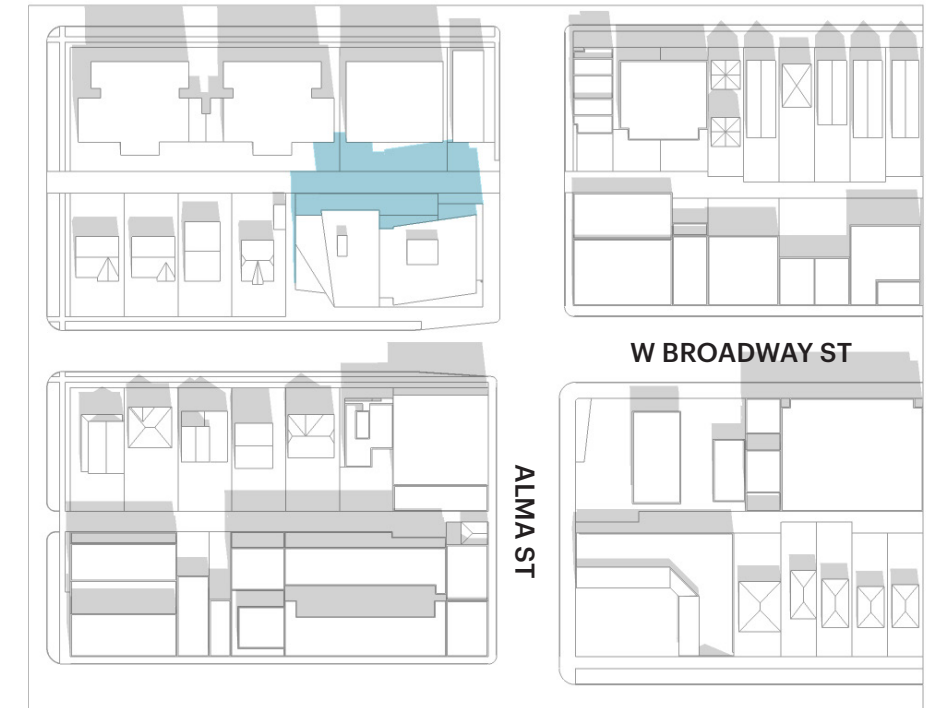

# SHADOW STUDIES SUMMER SOLSTICE

JUNE 21

10:00 AM

12:00 PM

2:00 PM

4:00 PM

- Existing Shadows
- Incremental Ground Plane Shadows

# SHADOW STUDIES AUTUMNAL EQUINOX

SEPTEMBER 21

10:00 AM

12:00 PM

2:00 PM

4:00 PM

- Existing Shadows
- Incremental Ground Plane Shadows