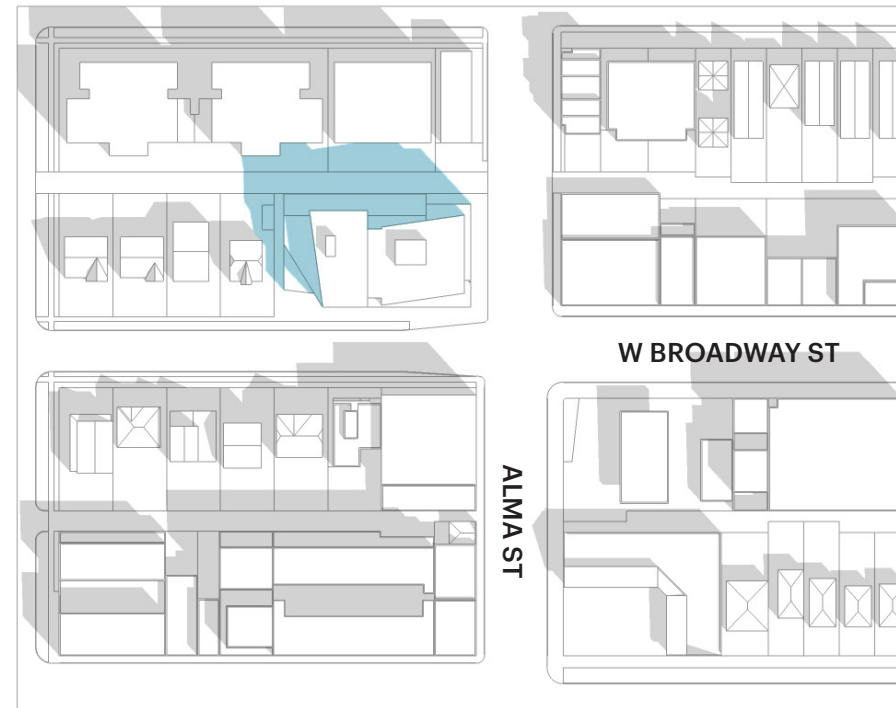

# SHADOW STUDIES SUMMER SOLSTICE

JUNE 21

10:00 AM

12:00 PM

2:00 PM

4:00 PM

- Existing Shadows
- Incremental Ground Plane Shadows

# SHADOW STUDIES AUTUMNAL EQUINOX

SEPTEMBER 21

10:00 AM

12:00 PM

2:00 PM

4:00 PM

- Existing Shadows
- Incremental Ground Plane Shadows