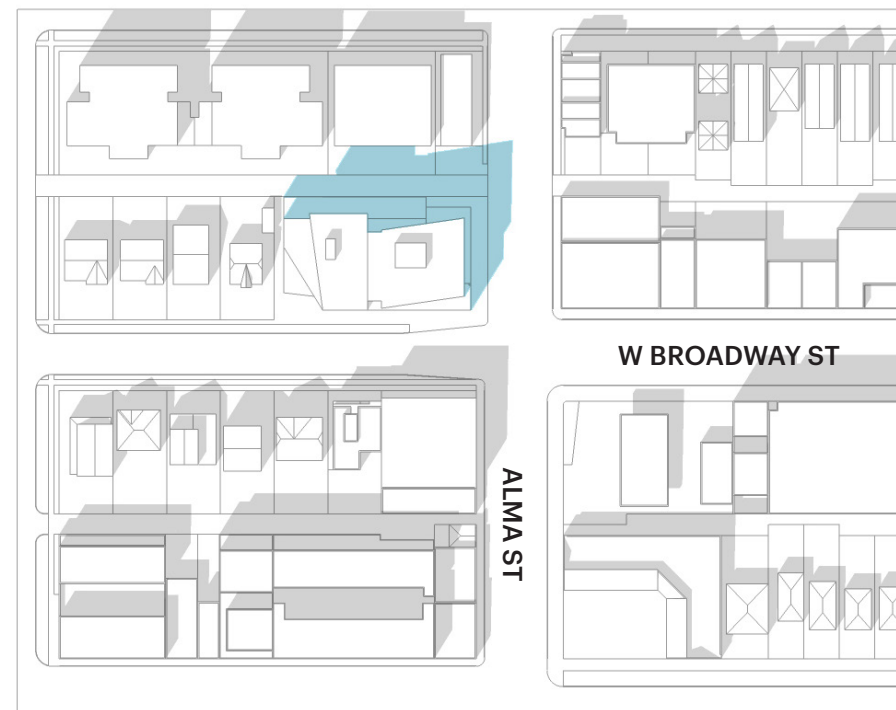

# SHADOW STUDIES AUTUMNAL EQUINOX

SEPTEMBER 21

10:00 AM

12:00 PM

2:00 PM

4:00 PM

- Existing Shadows
- Incremental Ground Plane Shadows