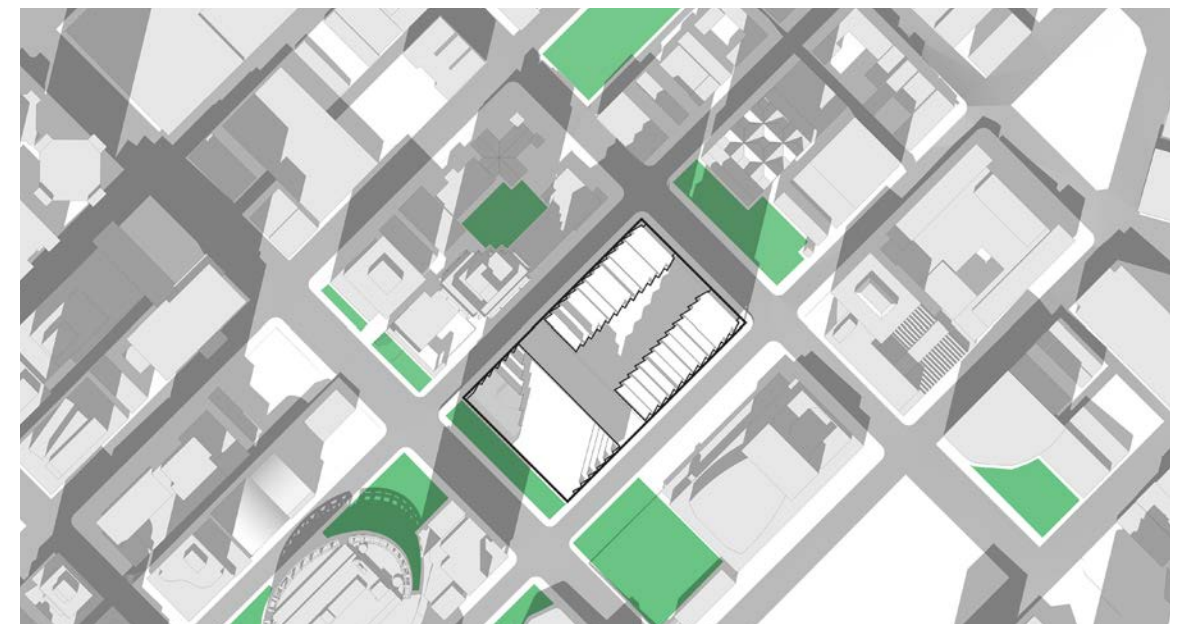

# Shadow Studies

EQUINOXES | 10:00 PDST

EQUINOXES | 12:00 PDST

EQUINOXES | 13:00 PDST

EQUINOXES | 14:00 PDST

SUMMER SOLSTICE | 10:00 PDT

SUMMER SOLSTICE | 12:00 PDT

SUMMER SOLSTICE | 13:00 PDT