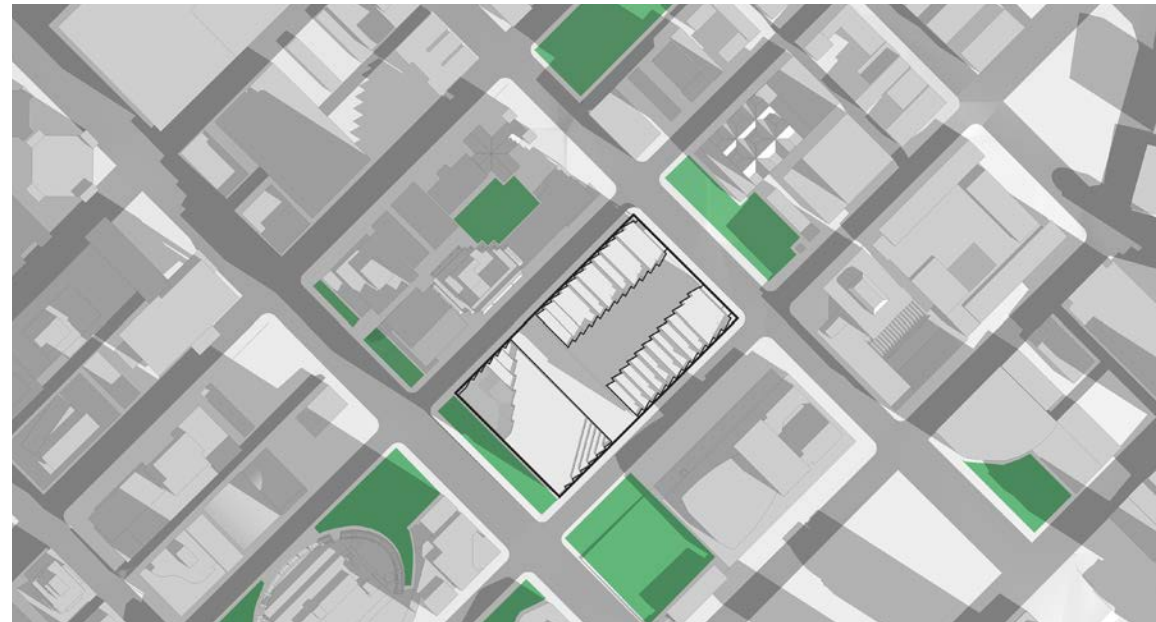

# Shadow Studies

EQUINOXES | 10:00 PDST

EQUINOXES | 12:00 PDST

EQUINOXES | 13:00 PDST

EQUINOXES | 14:00 PDST

SUMMER SOLSTICE | 10:00 PDT

SUMMER SOLSTICE | 12:00 PDT

SUMMER SOLSTICE | 13:00 PDT